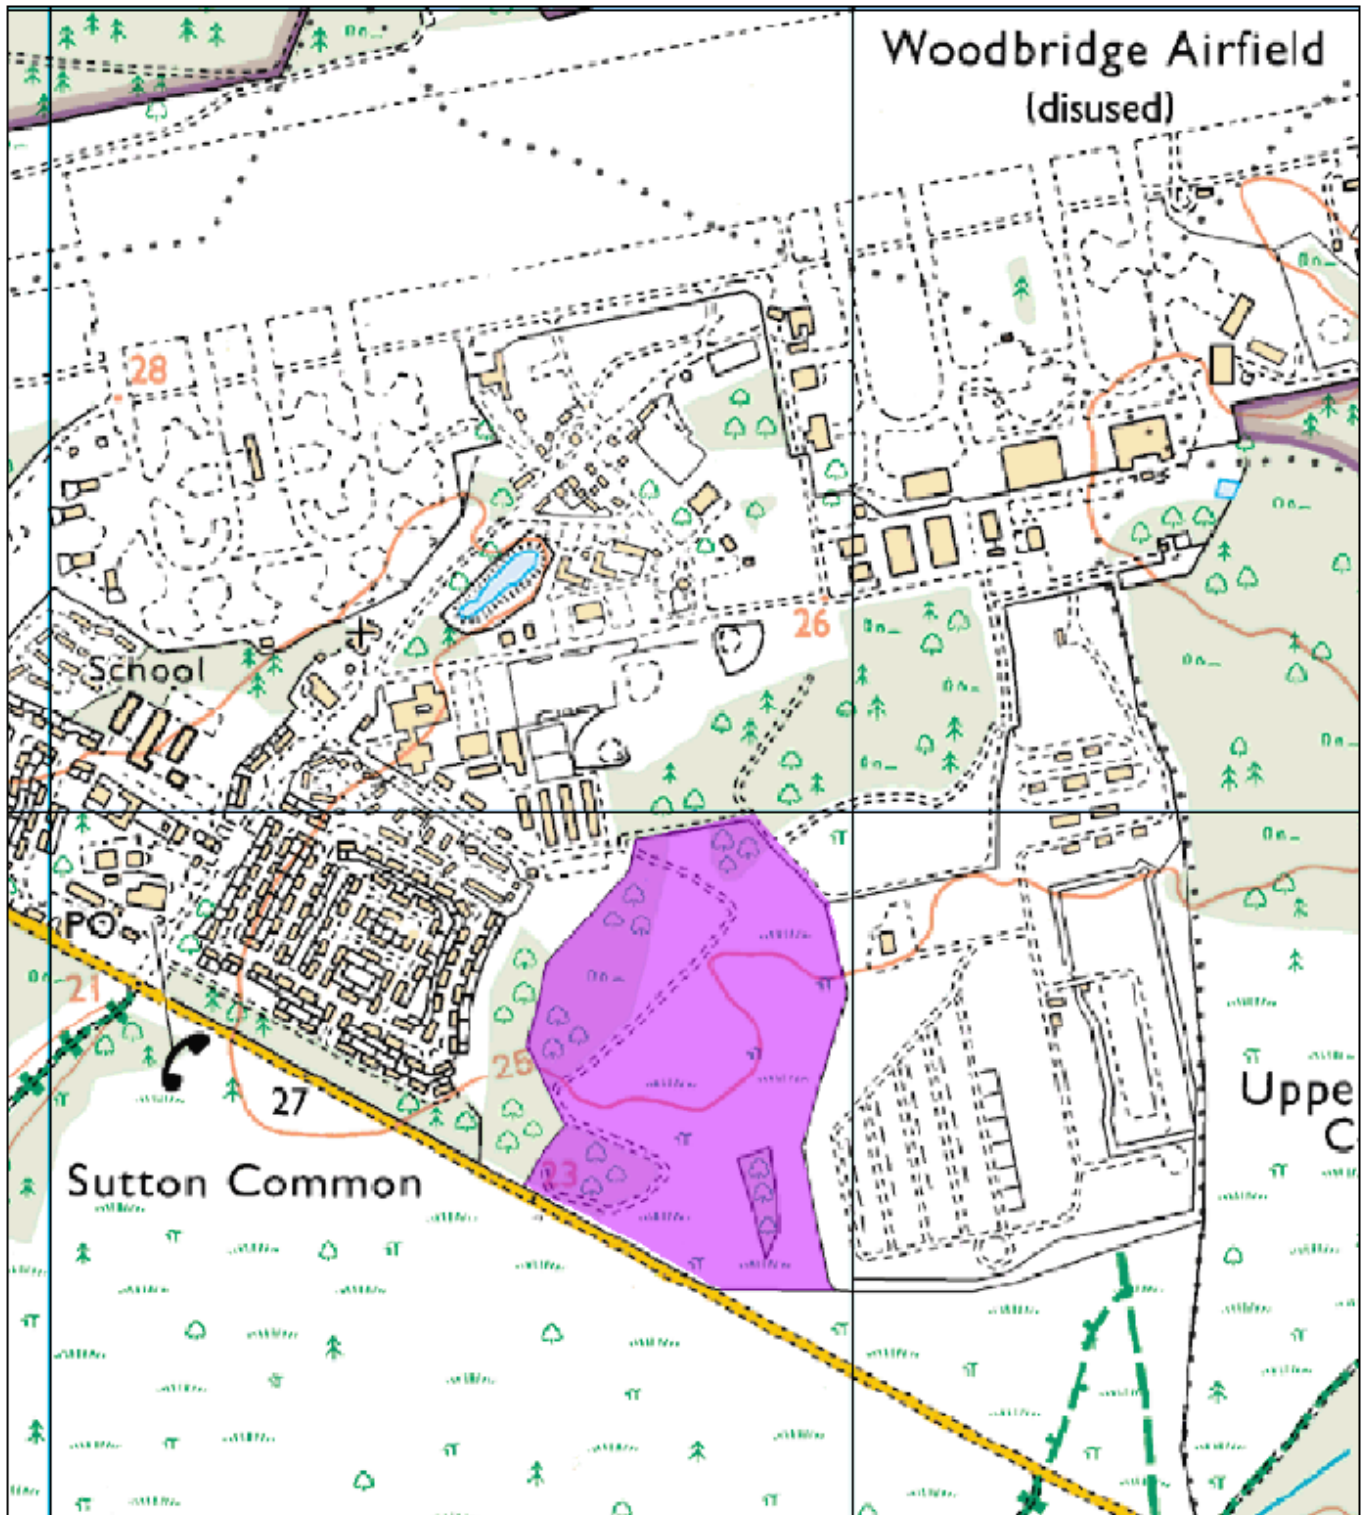

632000

633000

249000

Woodbridge Airfield (disused)

248000

248000

247000

247000

Section 28

Defence Infrastructure Organisation
Building 21
Westdown Camp
Tilshead
Wiltshire
SP3 4RS

**Section 28 Direction
at
Woodbridge Army Airfield**

Date: 21/10/2017
Scale: Not to scale

632000

633000