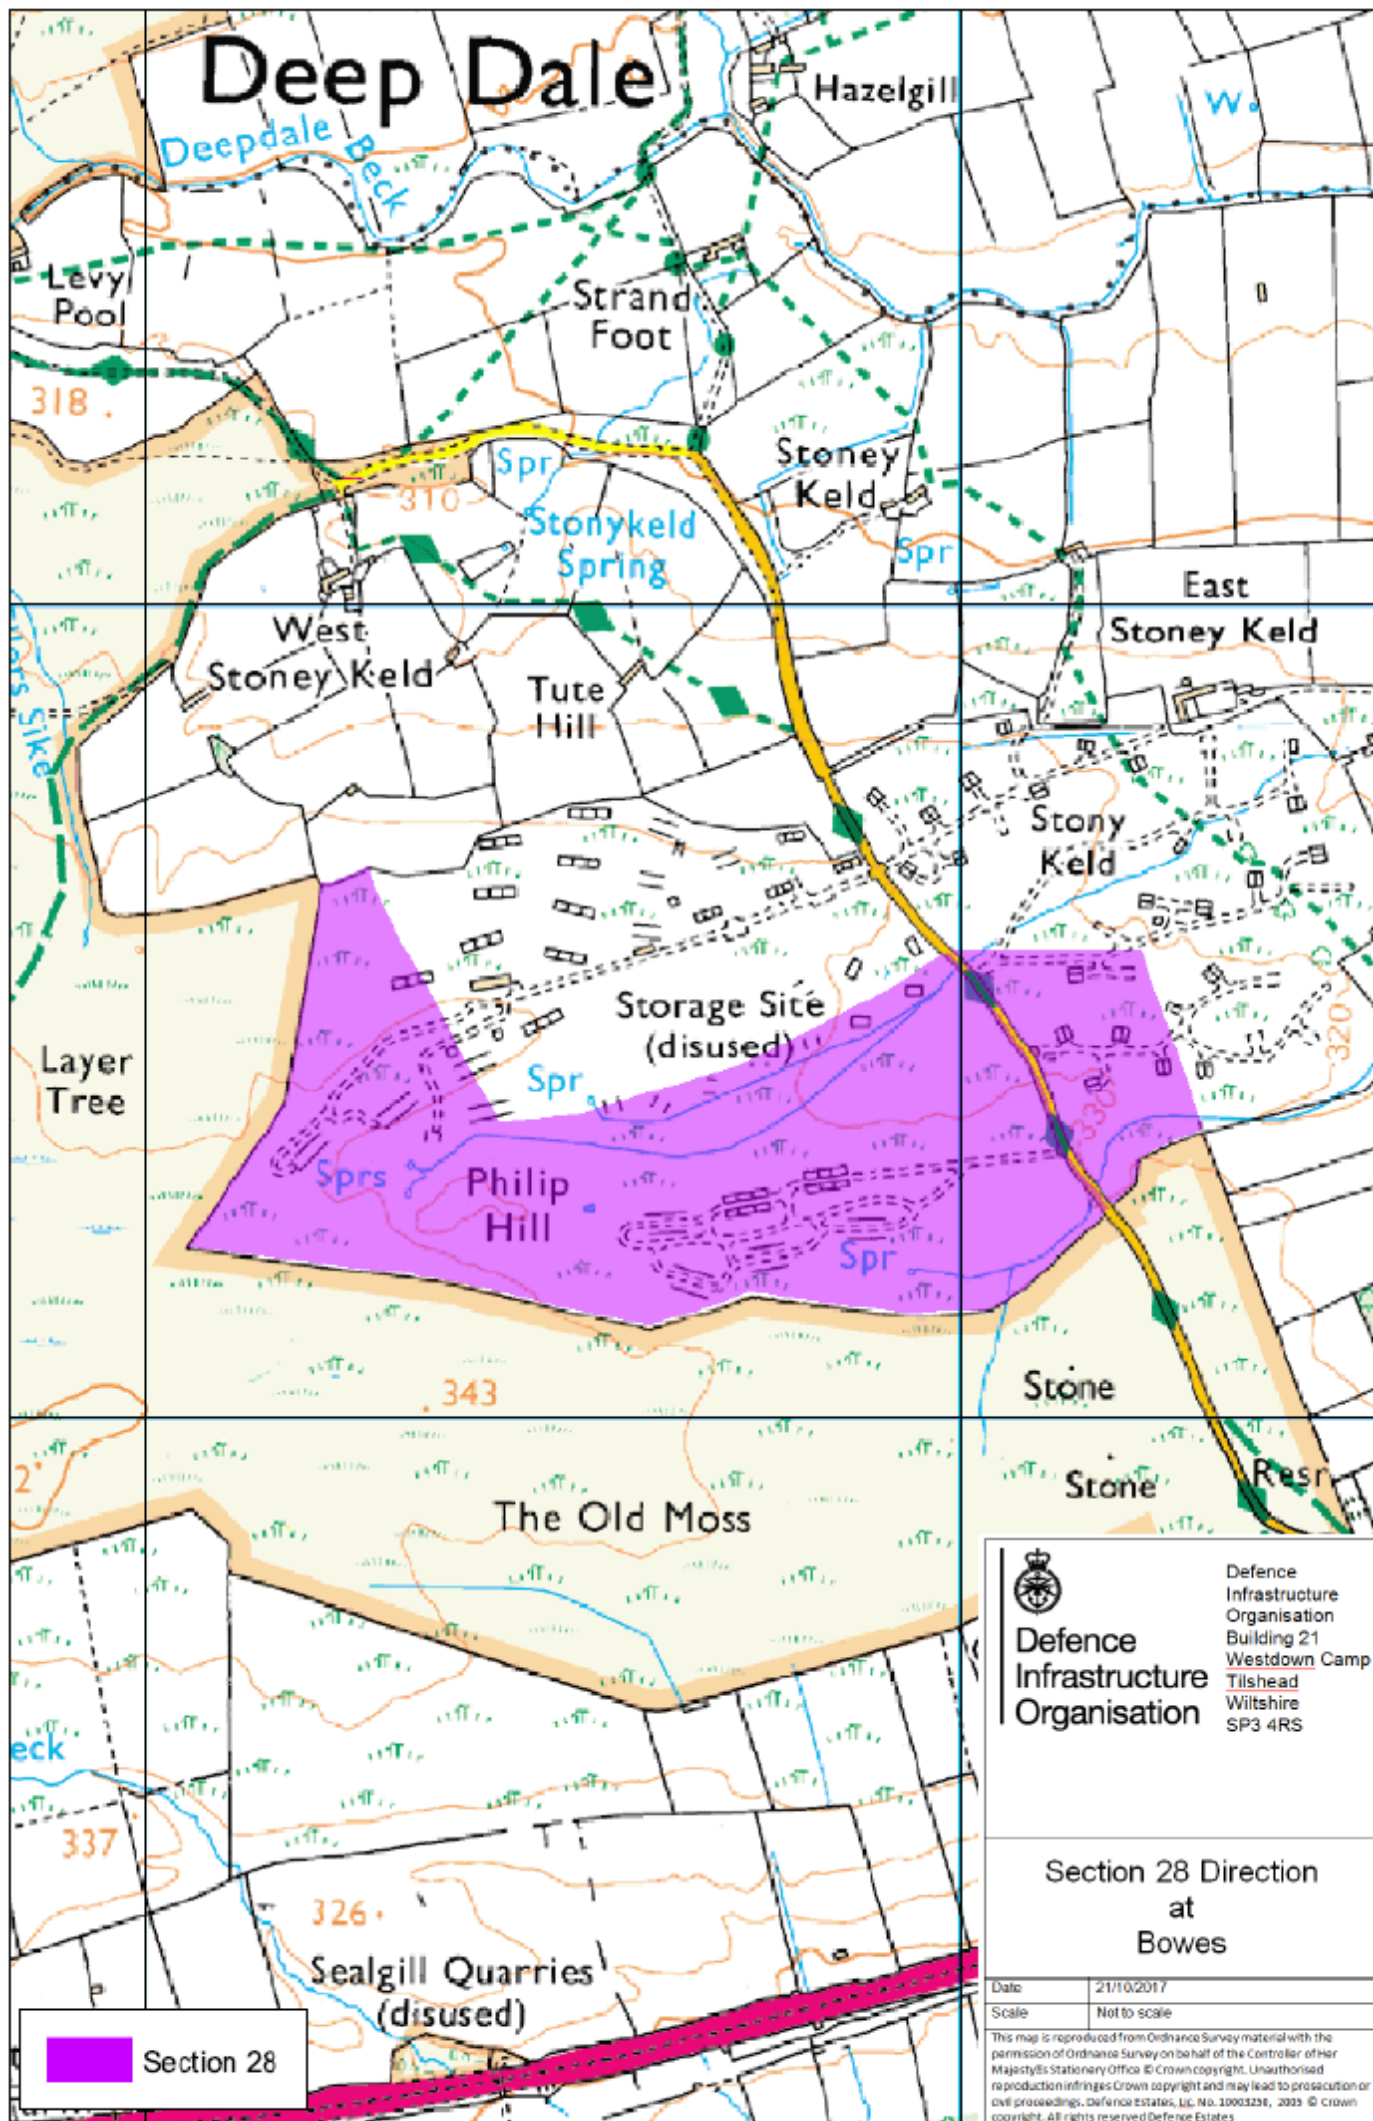

397000

398000

515000

515000

514000

514000

397000

398000

Defence Infrastructure Organisation
Building 21
Westdown Camp
Tilshead
Wiltshire
SP3 4RS

Section 28 Direction
at
Bowes

Date	21/10/2017
Scale	Not to scale

Section 28