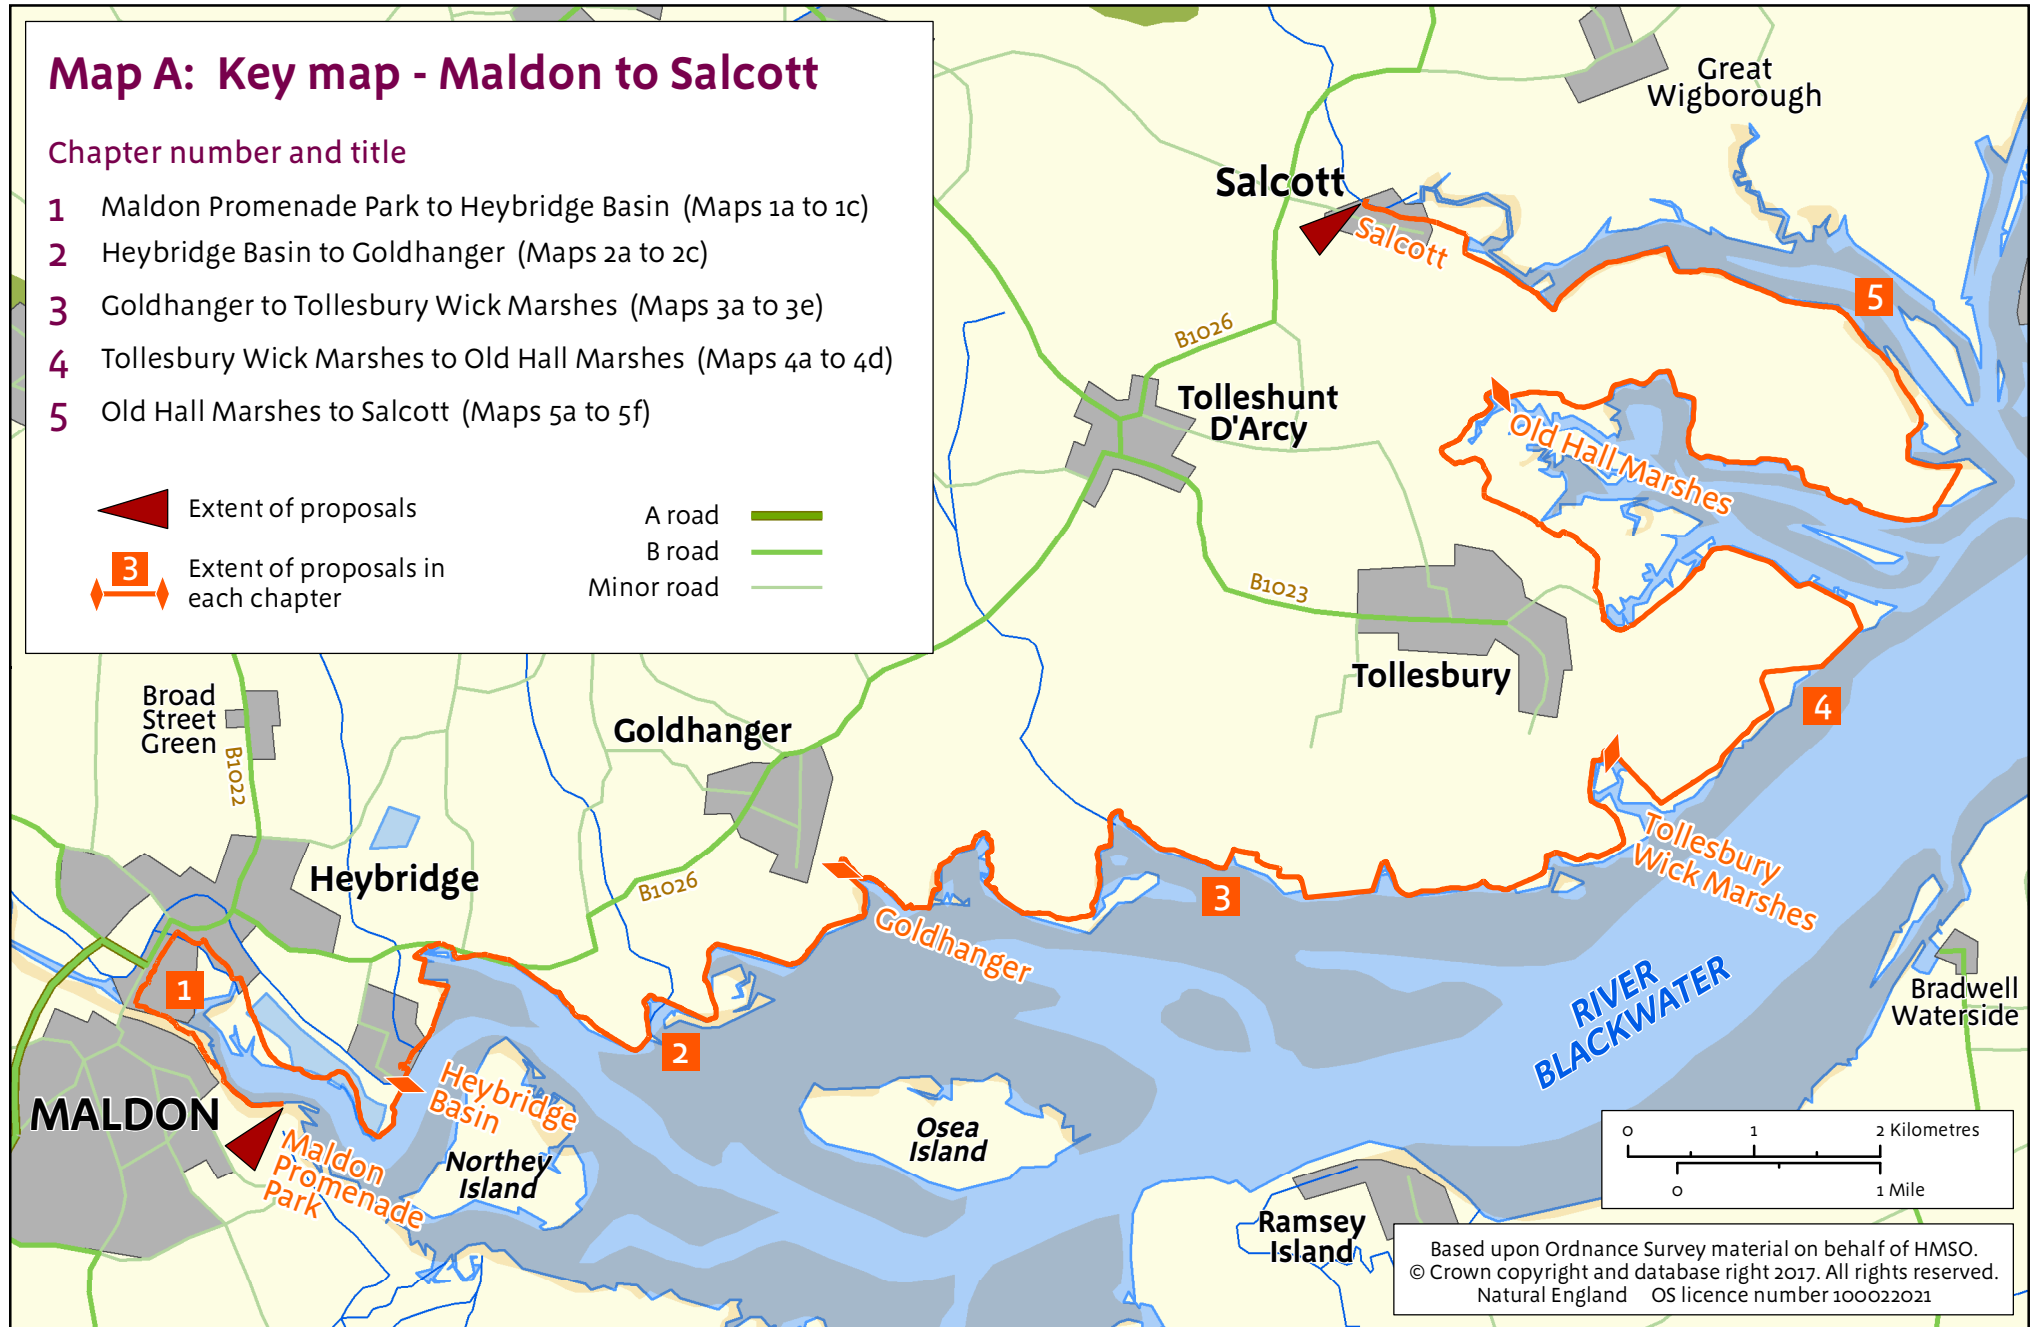

# Map A: Key map - Maldon to Salcott

## Chapter number and title

- 1** Maldon Promenade Park to Heybridge Basin (Maps 1a to 1c)
- 2** Heybridge Basin to Goldhanger (Maps 2a to 2c)
- 3** Goldhanger to Tollesbury Wick Marshes (Maps 3a to 3e)
- 4** Tollesbury Wick Marshes to Old Hall Marshes (Maps 4a to 4d)
- 5** Old Hall Marshes to Salcott (Maps 5a to 5f)

	Extent of proposals		A road
	Extent of proposals in each chapter		B road
			Minor road

Based upon Ordnance Survey material on behalf of HMSO.  
 © Crown copyright and database right 2017. All rights reserved.  
 Natural England OS licence number 100022021