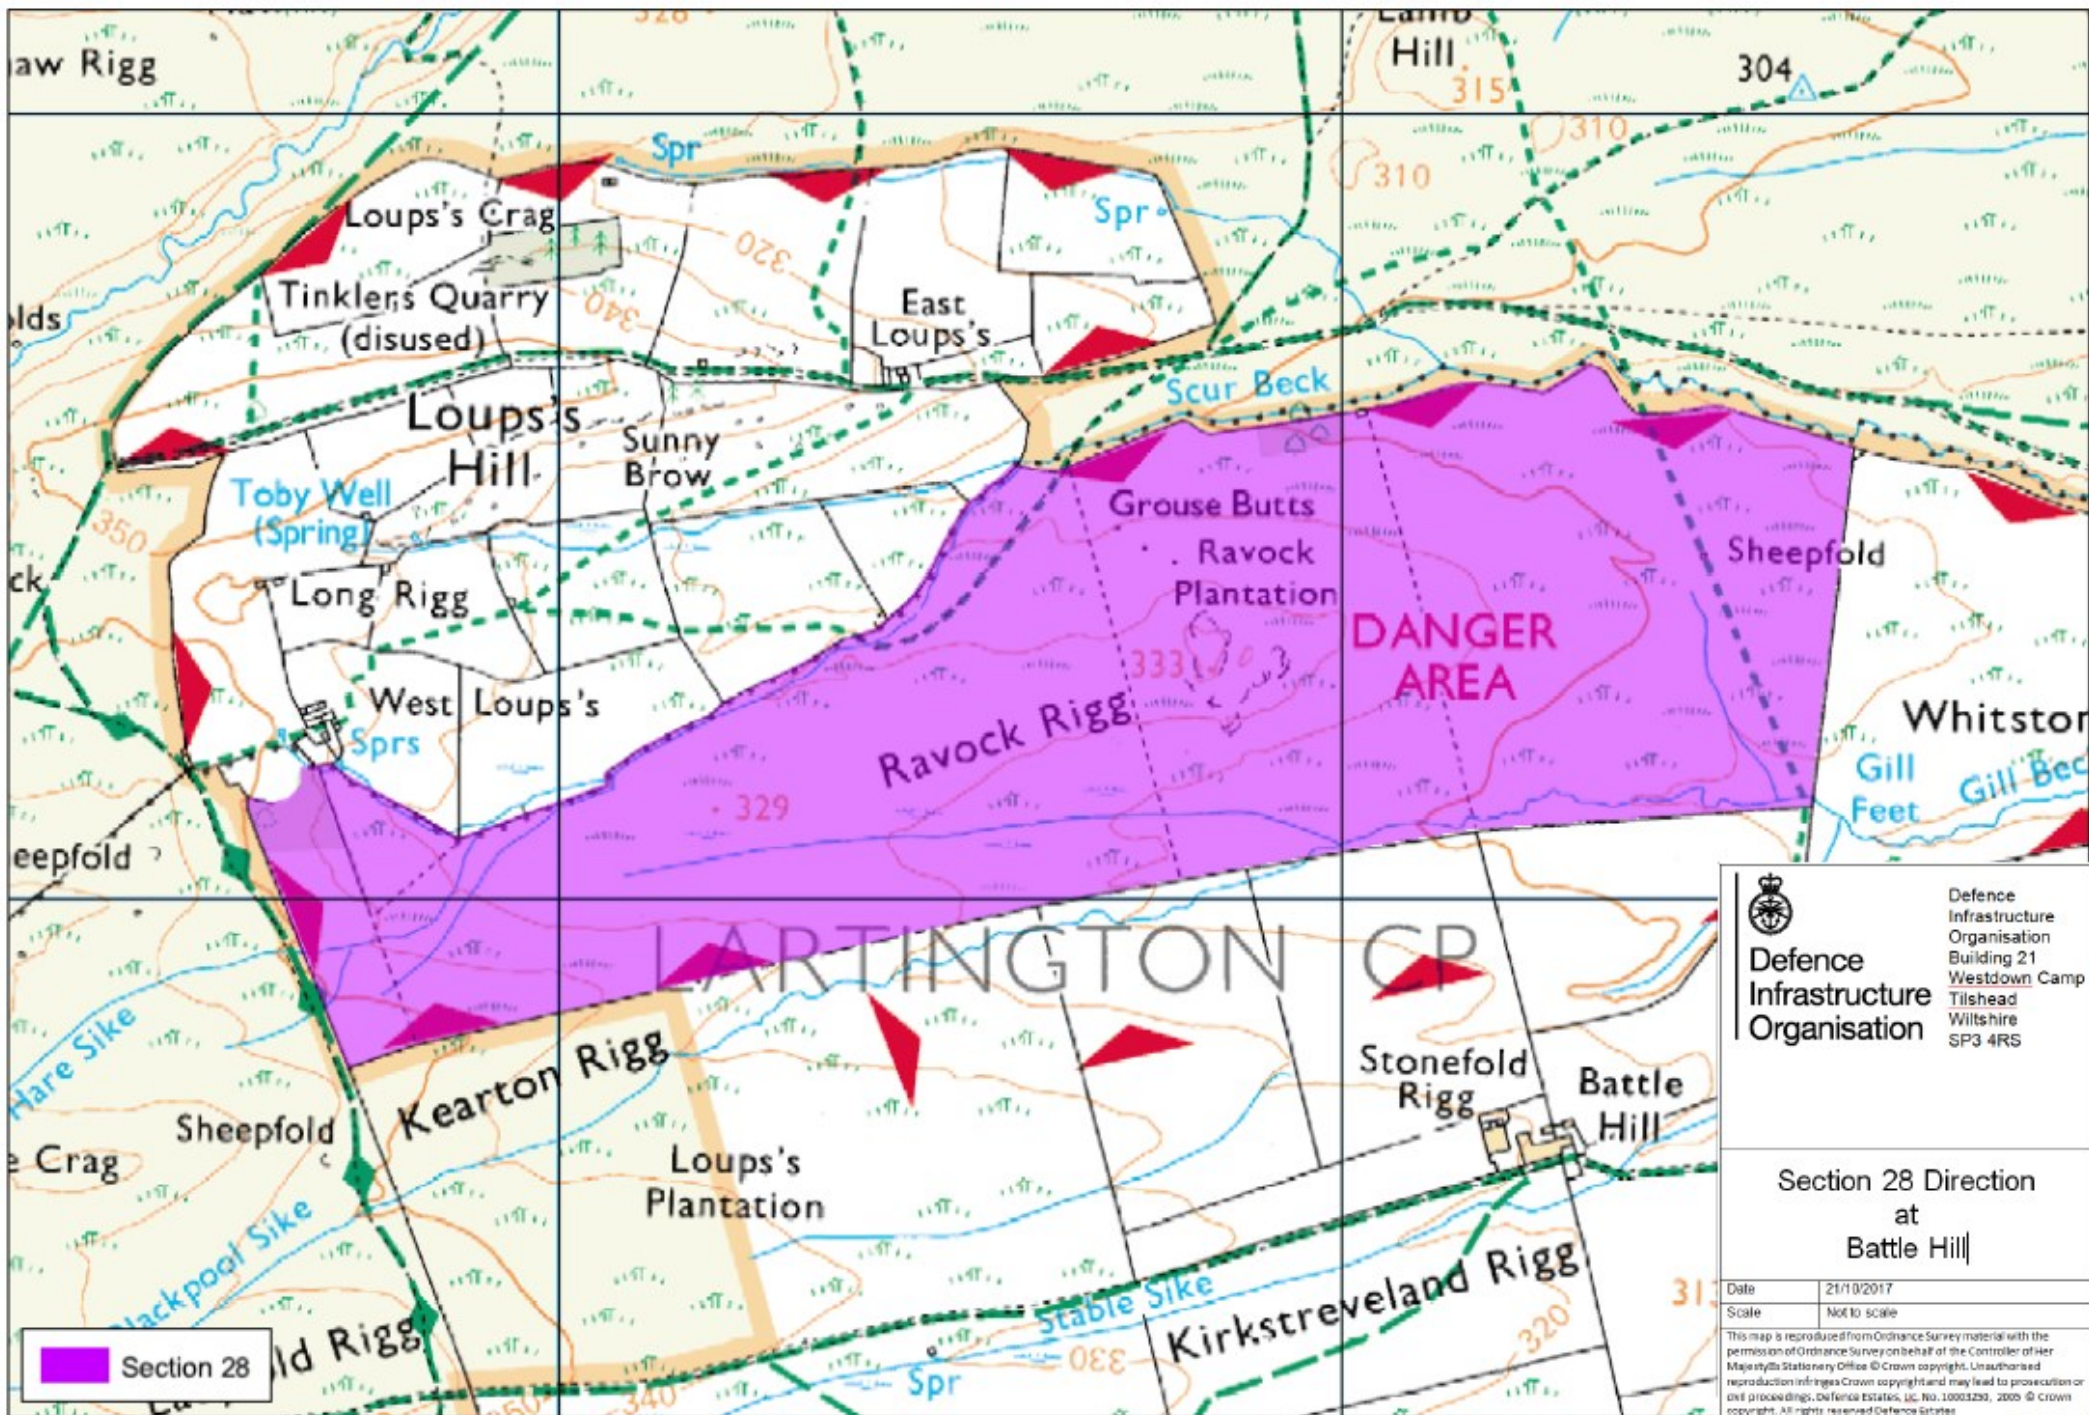

397000

398000

518000

518000

517000

517000

Section 28

Defence Infrastructure Organisation
Building 21
Westdown Camp
Tilshead
Wiltshire
SP3 4RS

Section 28 Direction
at
Battle Hill

Date 21/10/2017
Scale Not to scale

397000

398000