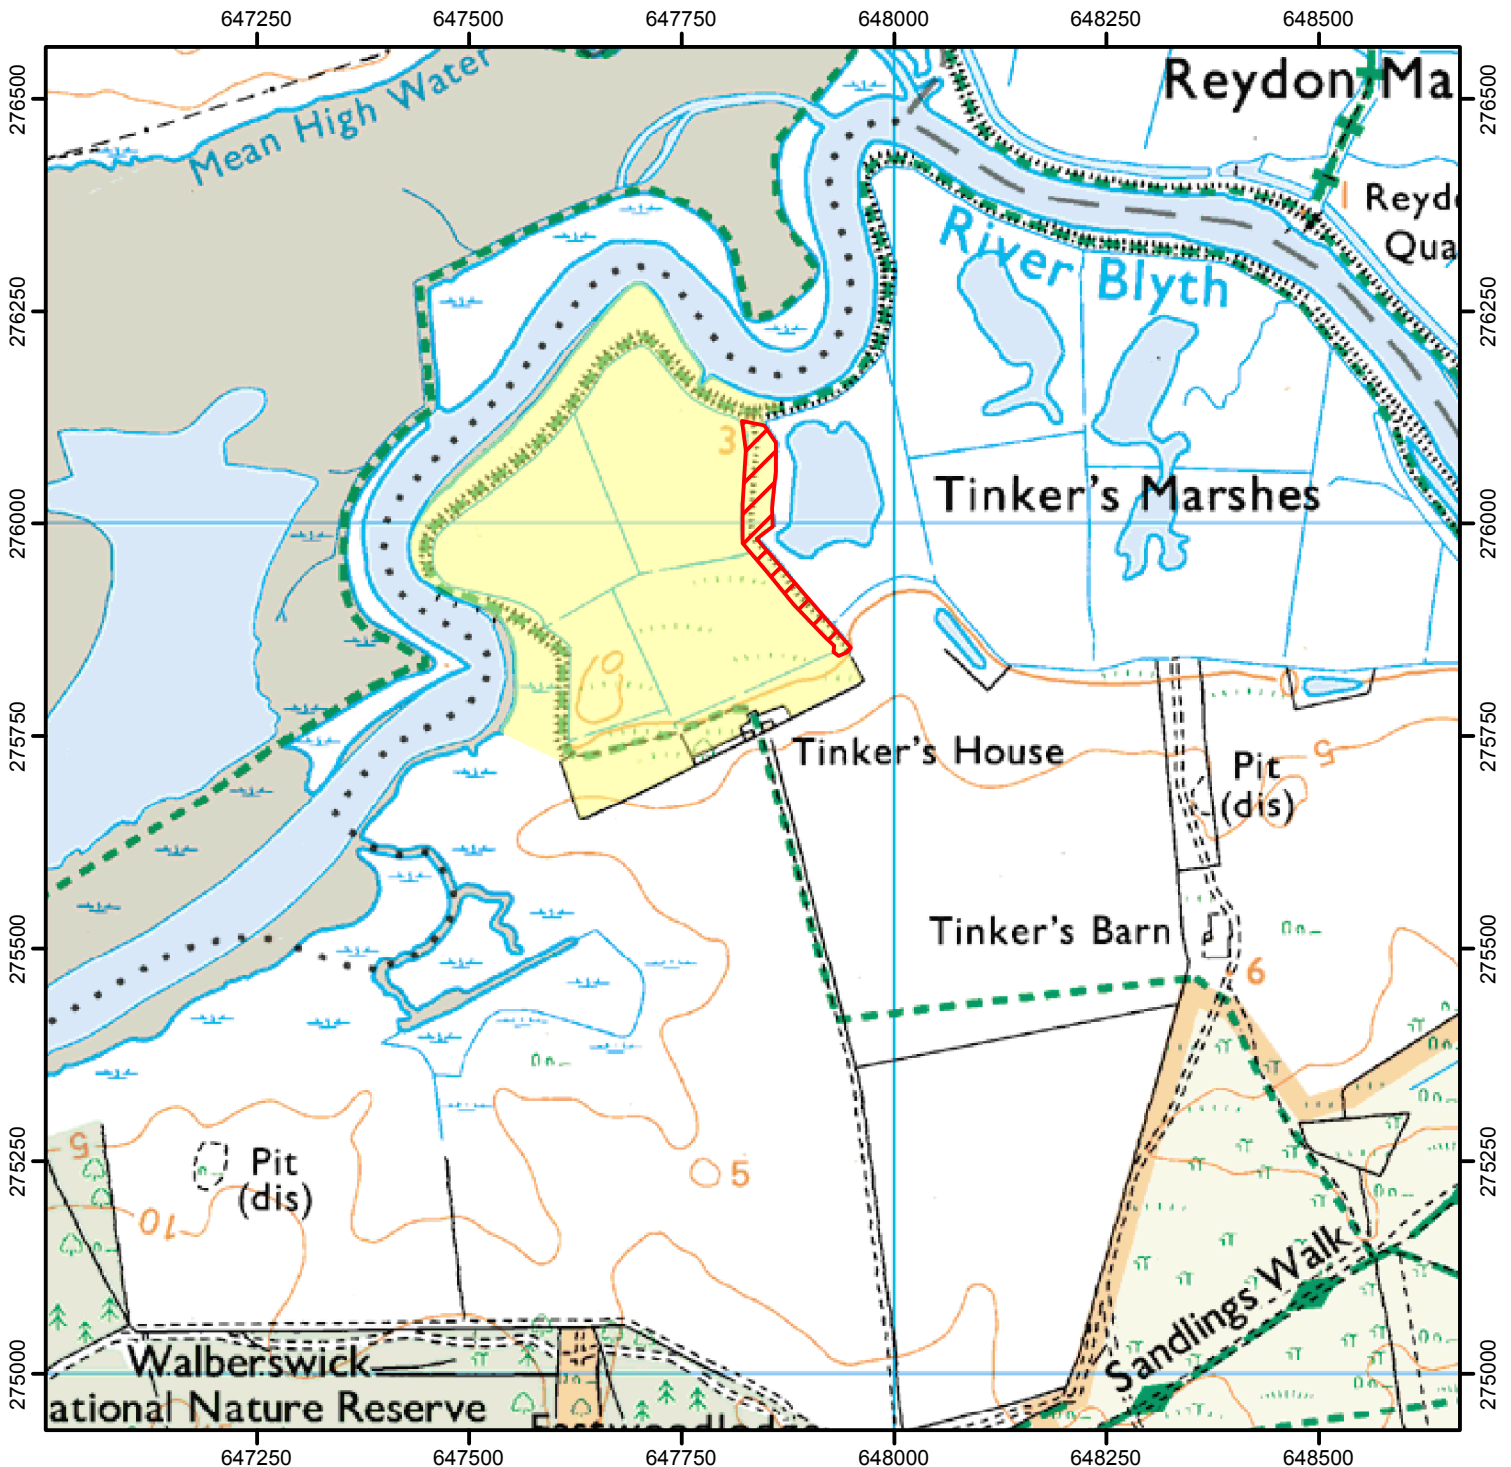

NATURAL
ENGLAND

NO OPEN ACCESS

To protect sensitive wildlife, the open access land shown hatched on the map below is closed until further notice.

This does not affect Public Rights of Way.

Case Number: 2016018022

0 250 500 Metres

© Crown Copyright and database right 2016. All rights reserved.
Ordnance Survey Licence number 100022021.

Restricted Open Access Land

Open Access Land

For more information call the Open Access Contact Centre on 0300 060 2091
or visit our website at www.gov.uk/right-of-way-open-access-land/use-your-right-to-roam