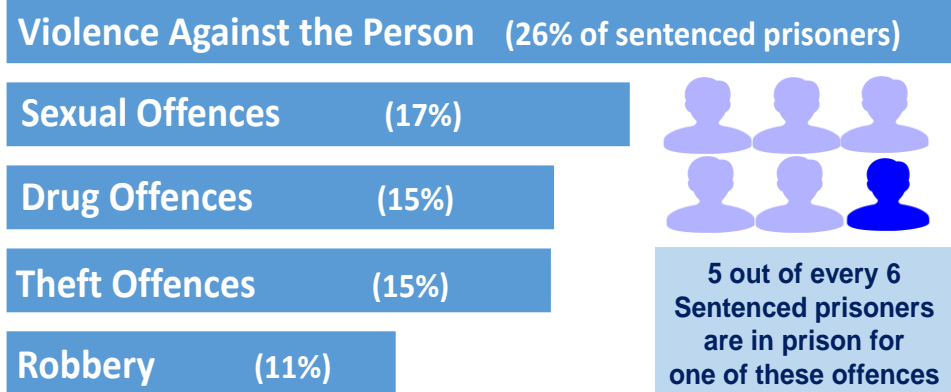

Prison Population Statistics England & Wales, 30 June 2016

Prison Population

Gender

Prisoner Age

Sentence Length

Offence Groups

Indeterminate Sentenced Prisoners