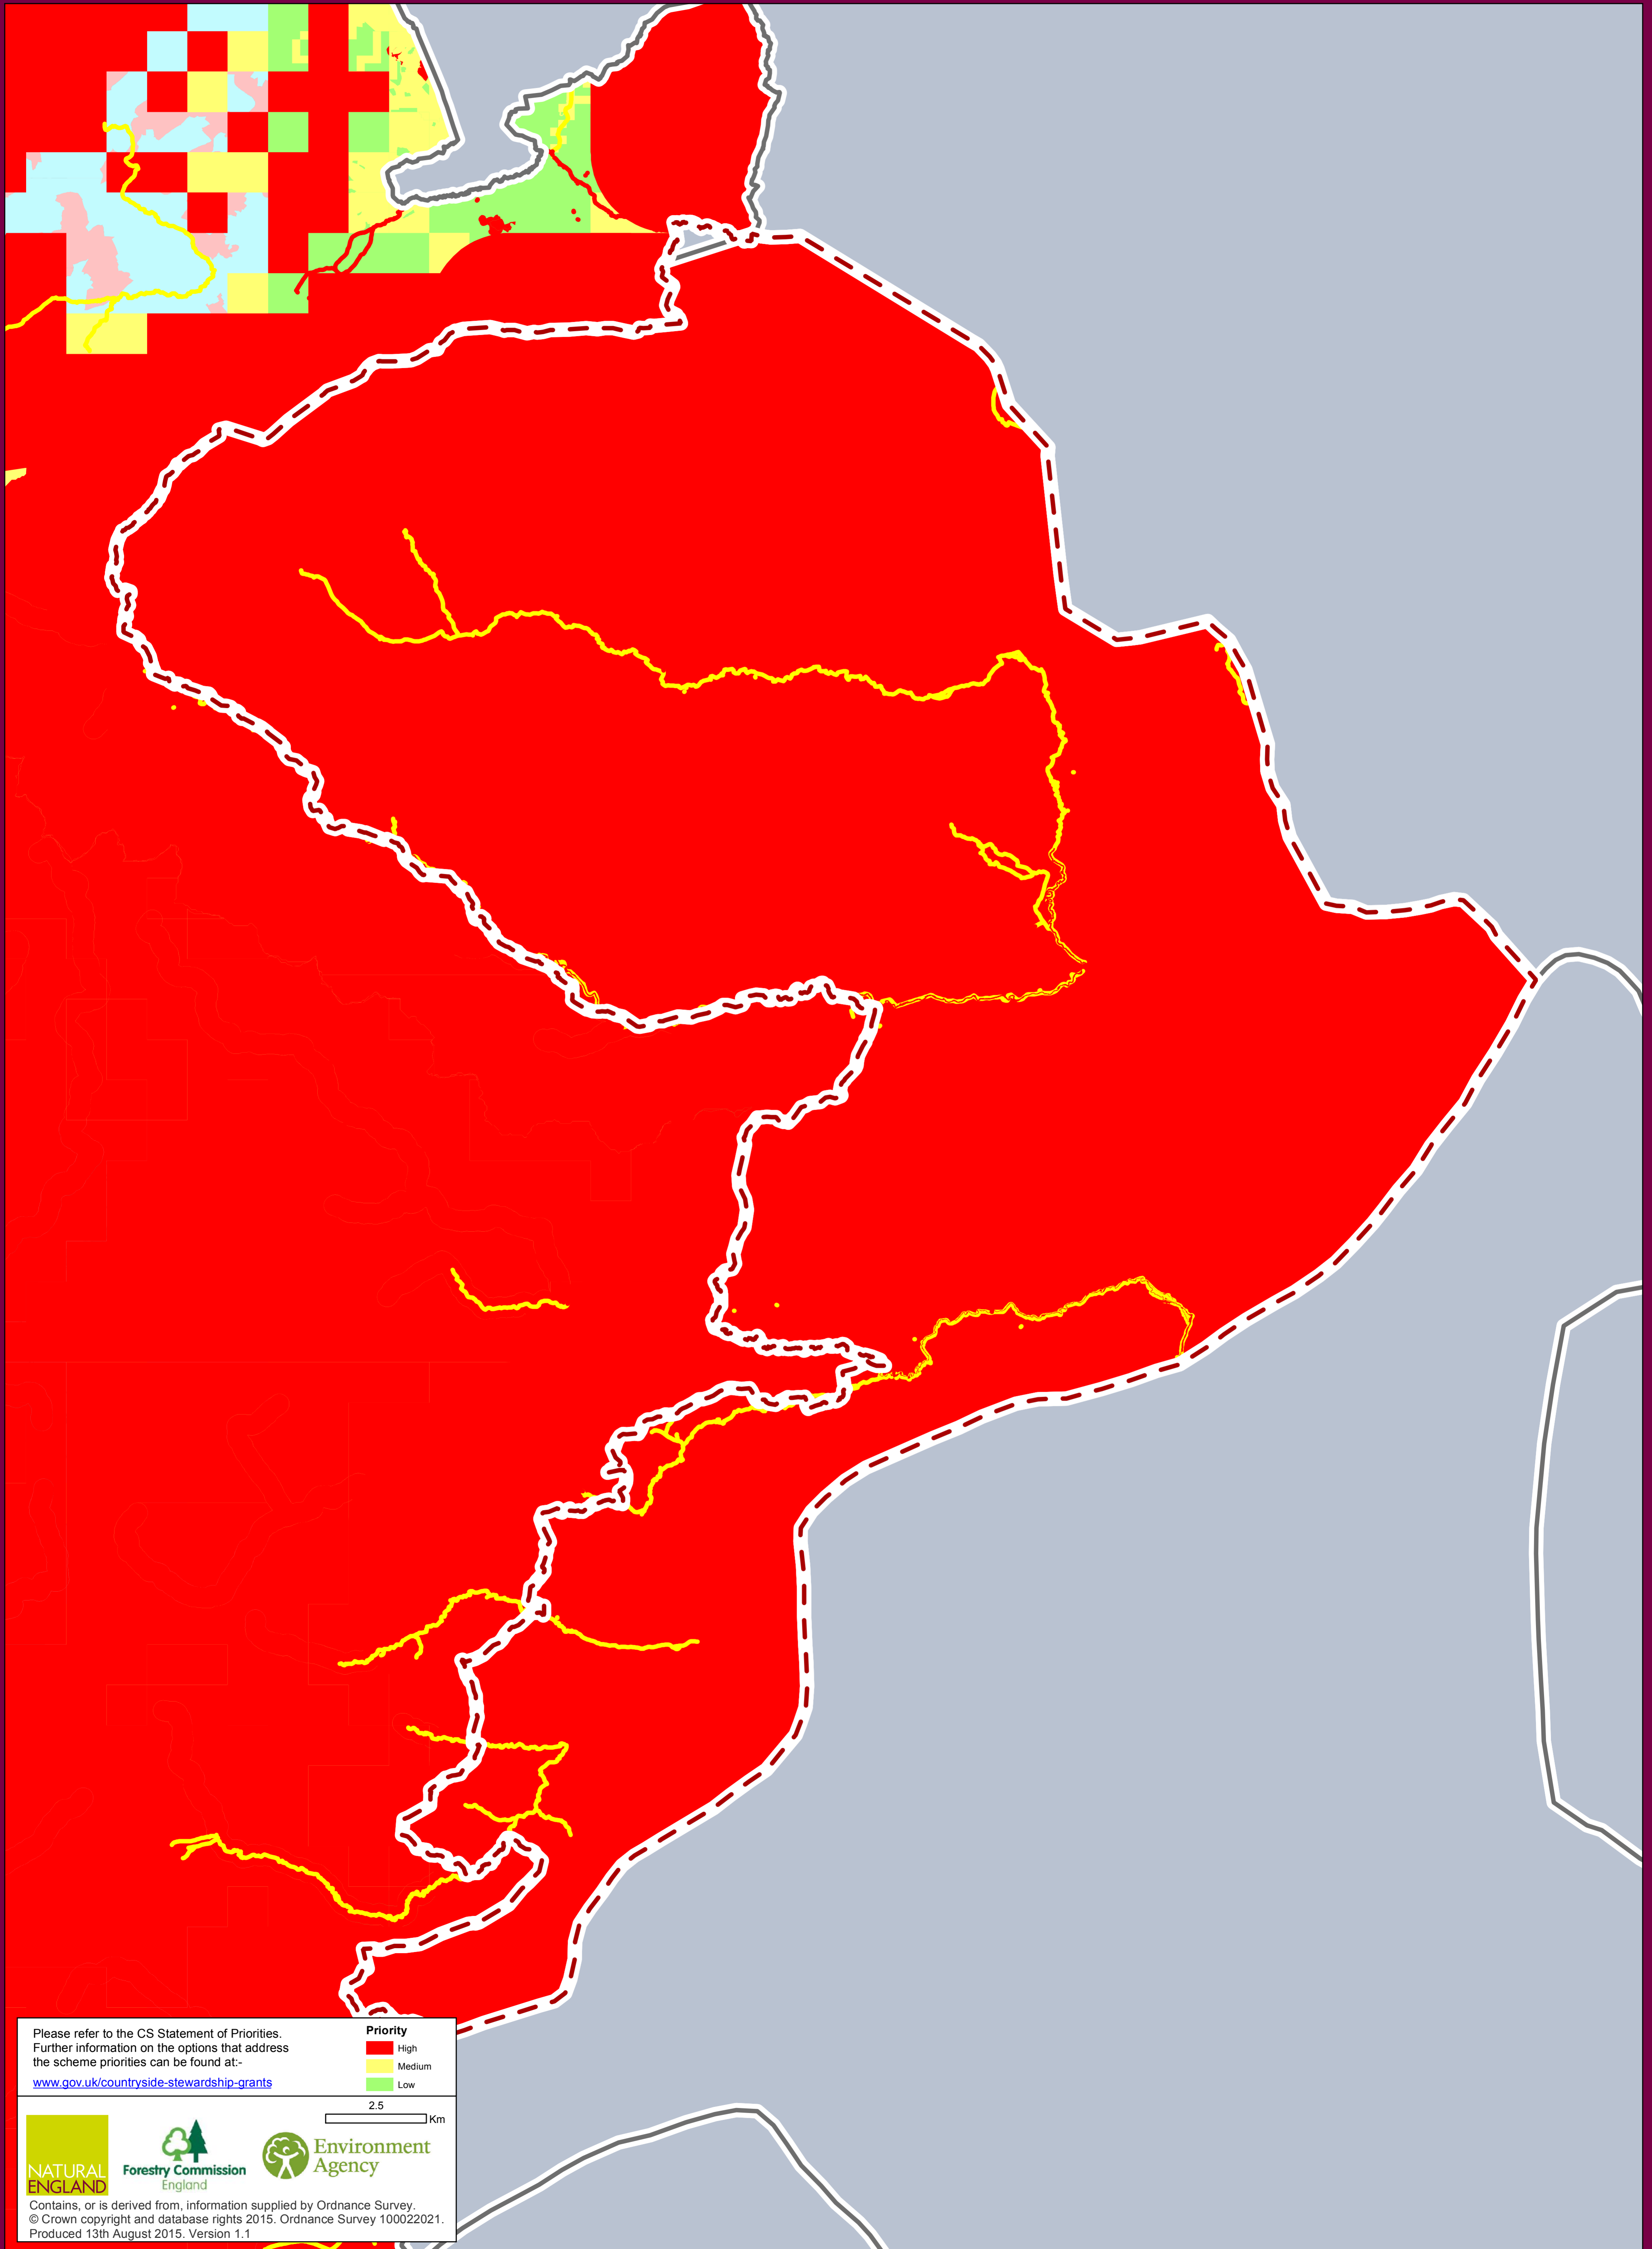

# Countryside Stewardship Mid Tier Targeting Priorities

## Clun and North West Herefordshire Hills NCA (98)

Please refer to the CS Statement of Priorities.  
Further information on the options that address  
the scheme priorities can be found at:-  
[www.gov.uk/countryside-stewardship-grants](http://www.gov.uk/countryside-stewardship-grants)

**Priority**  
High  
Medium  
Low

2.5 Km

Contains, or is derived from, information supplied by Ordnance Survey.  
© Crown copyright and database rights 2015. Ordnance Survey 100022021.  
Produced 13th August 2015. Version 1.1