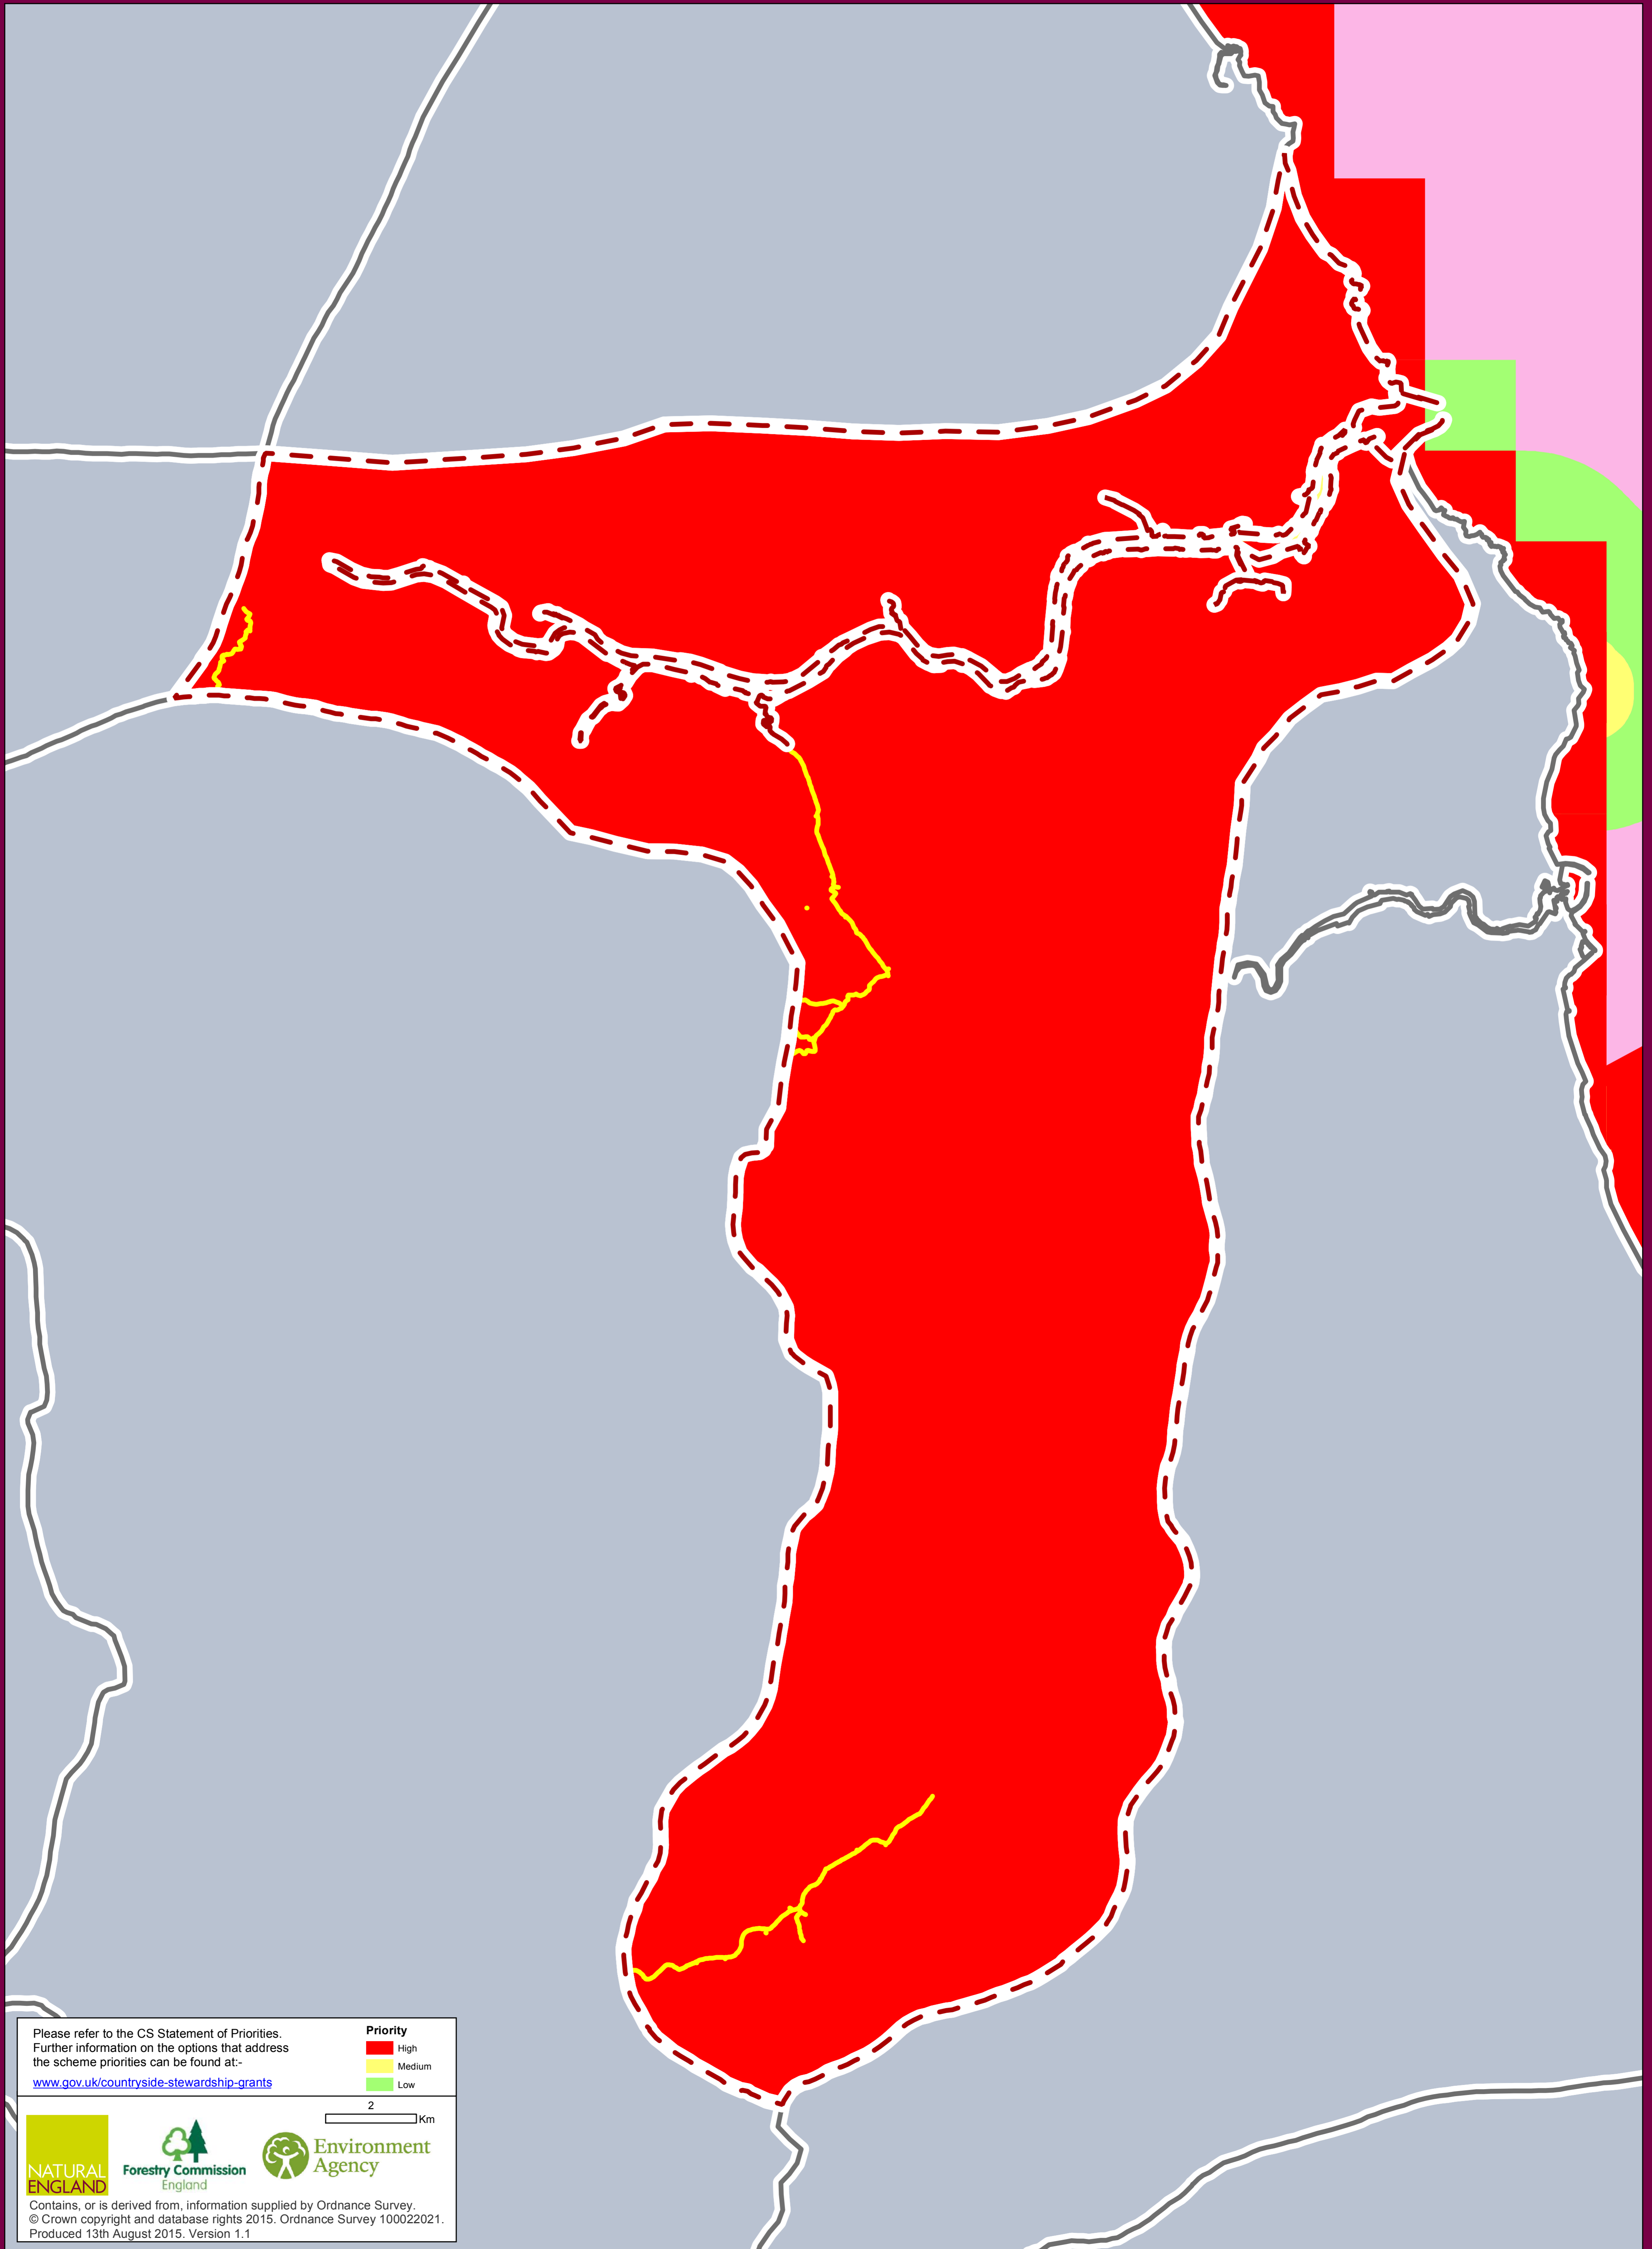

Countryside Stewardship Mid Tier Targeting Priorities Tyne and Wear Lowlands NCA (14)

Please refer to the CS Statement of Priorities.
Further information on the options that address
the scheme priorities can be found at:-
www.gov.uk/countryside-stewardship-grants

Priority
High
Medium
Low

2 Km

Contains, or is derived from, information supplied by Ordnance Survey.
© Crown copyright and database rights 2015. Ordnance Survey 100022021.
Produced 13th August 2015. Version 1.1