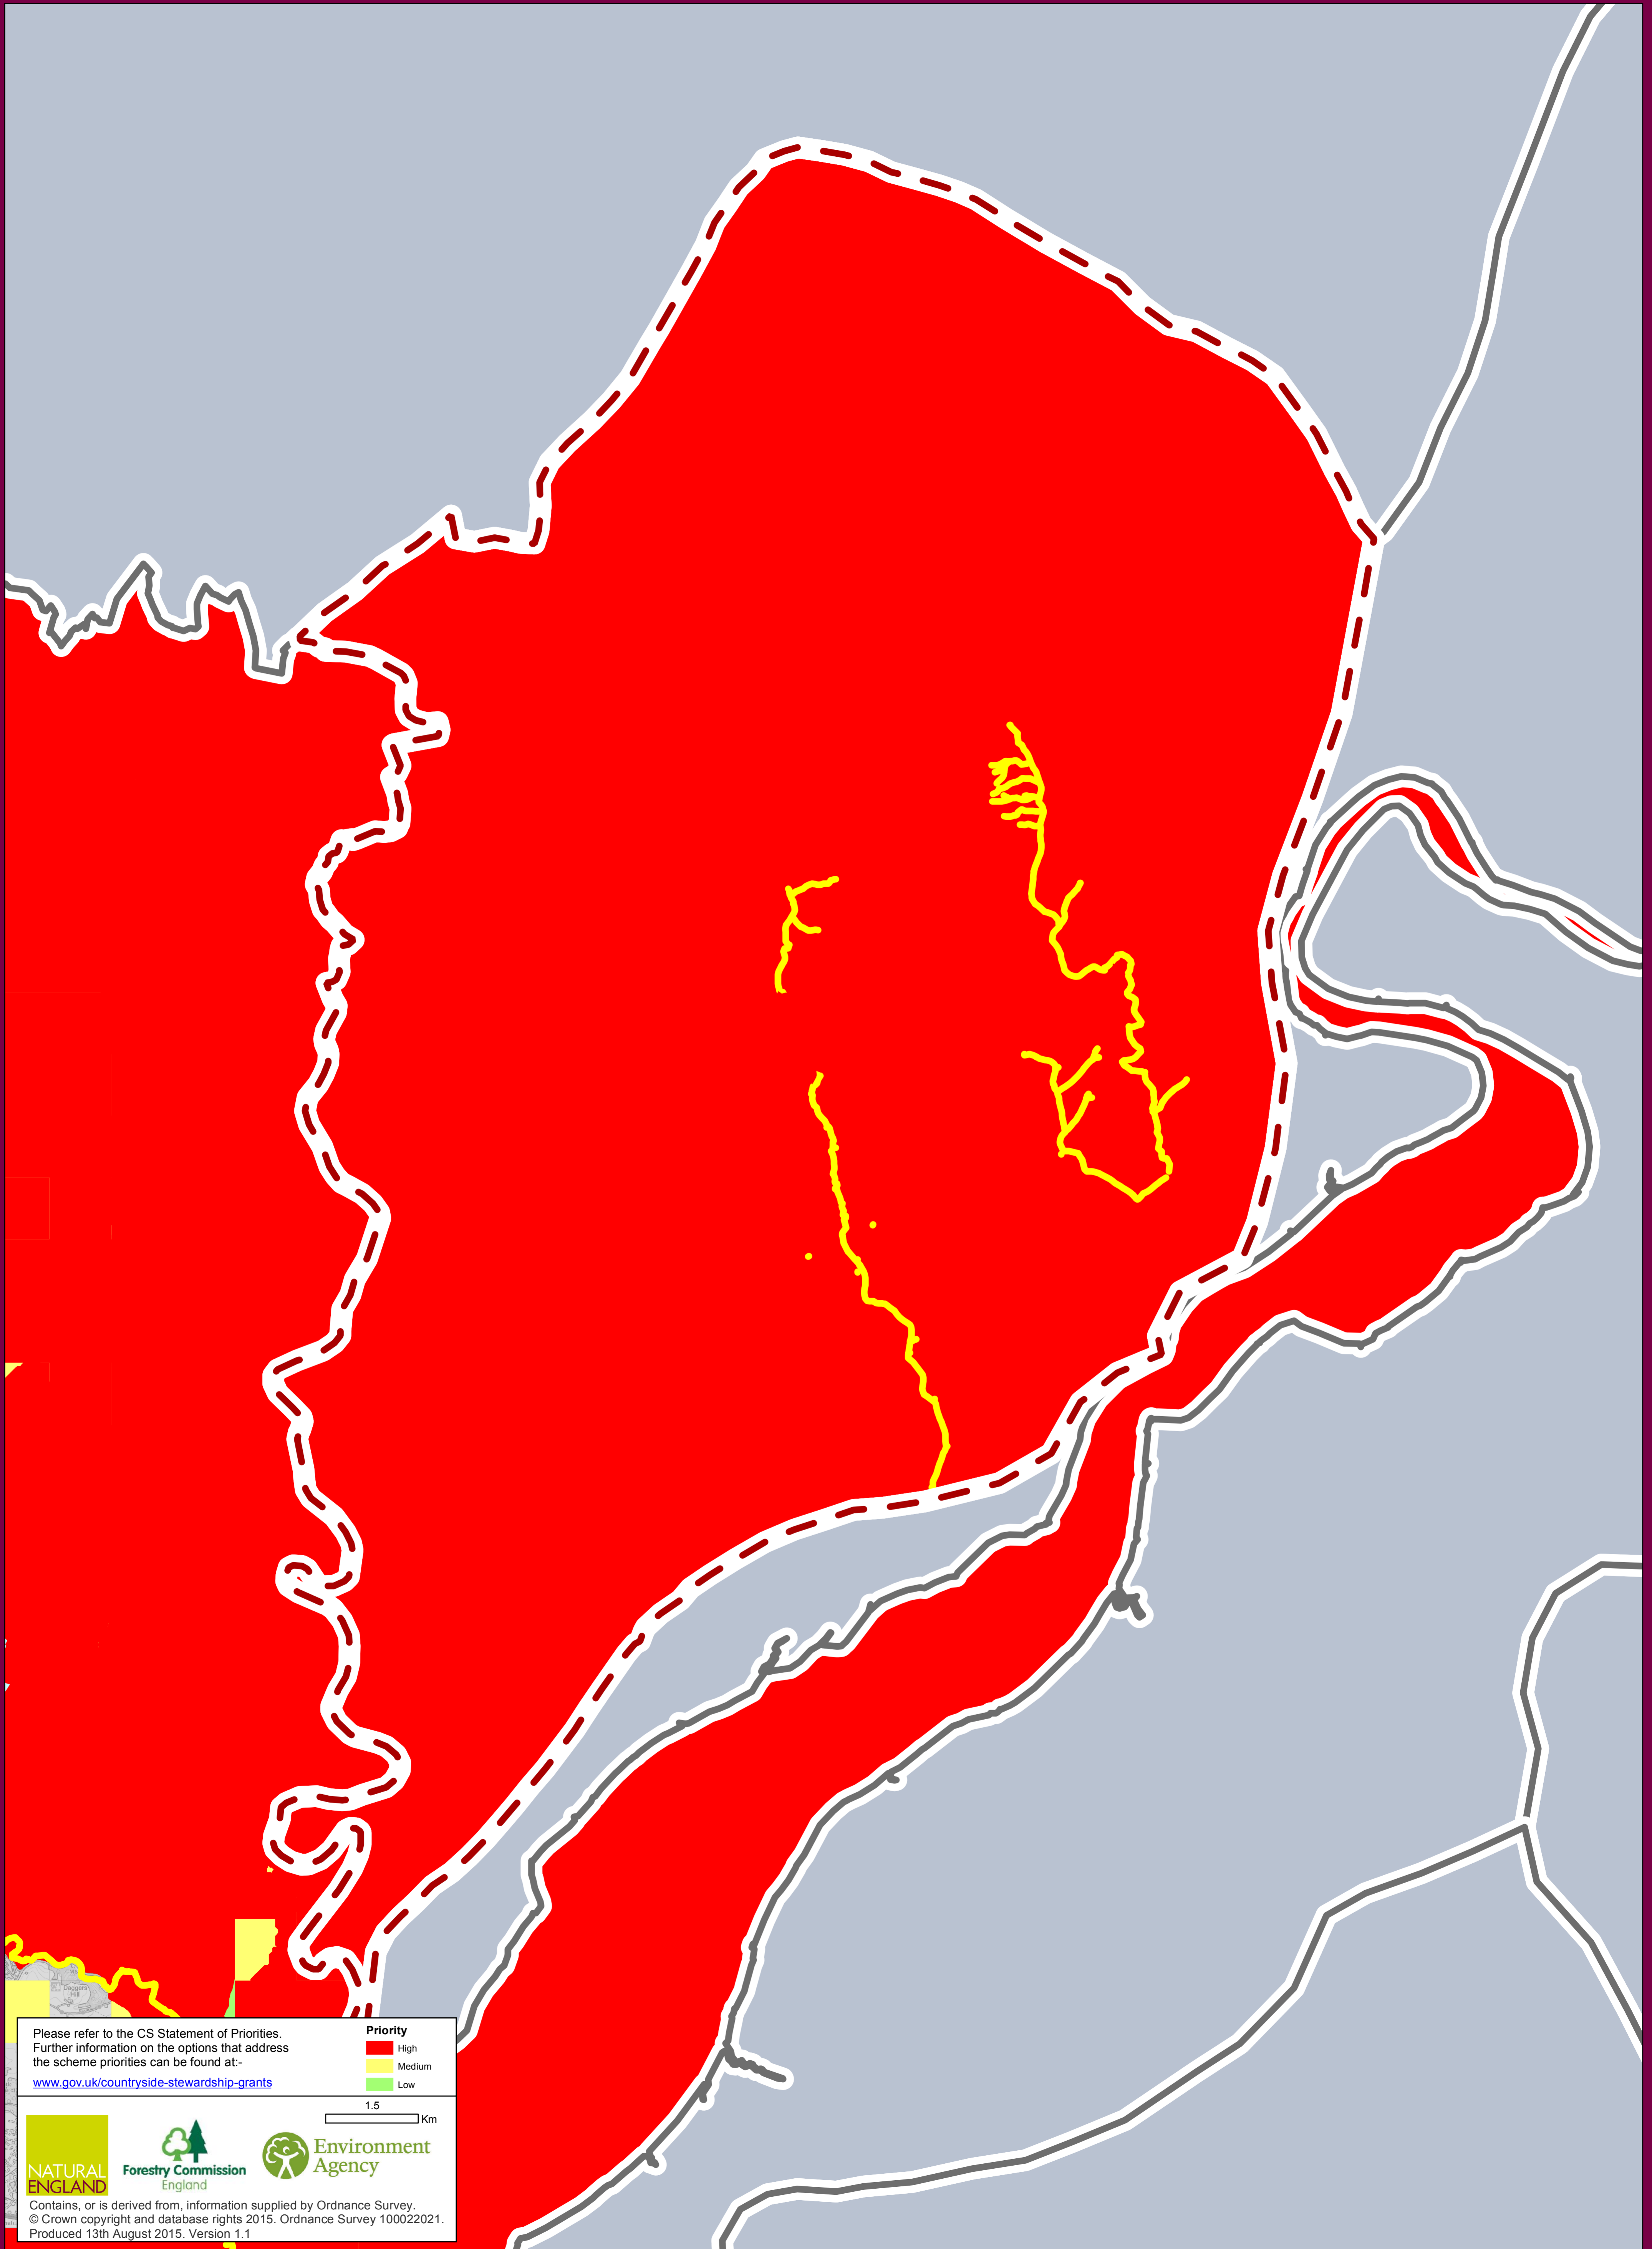

Countryside Stewardship Mid Tier Targeting Priorities

Forest of Dean and Lower Wye NCA (105)

Please refer to the CS Statement of Priorities. Further information on the options that address the scheme priorities can be found at: www.gov.uk/countryside-stewardship-grants

Priority
High
Medium
Low

1.5 Km

Contains, or is derived from, information supplied by Ordnance Survey. © Crown copyright and database rights 2015. Ordnance Survey 100022021. Produced 13th August 2015. Version 1.1