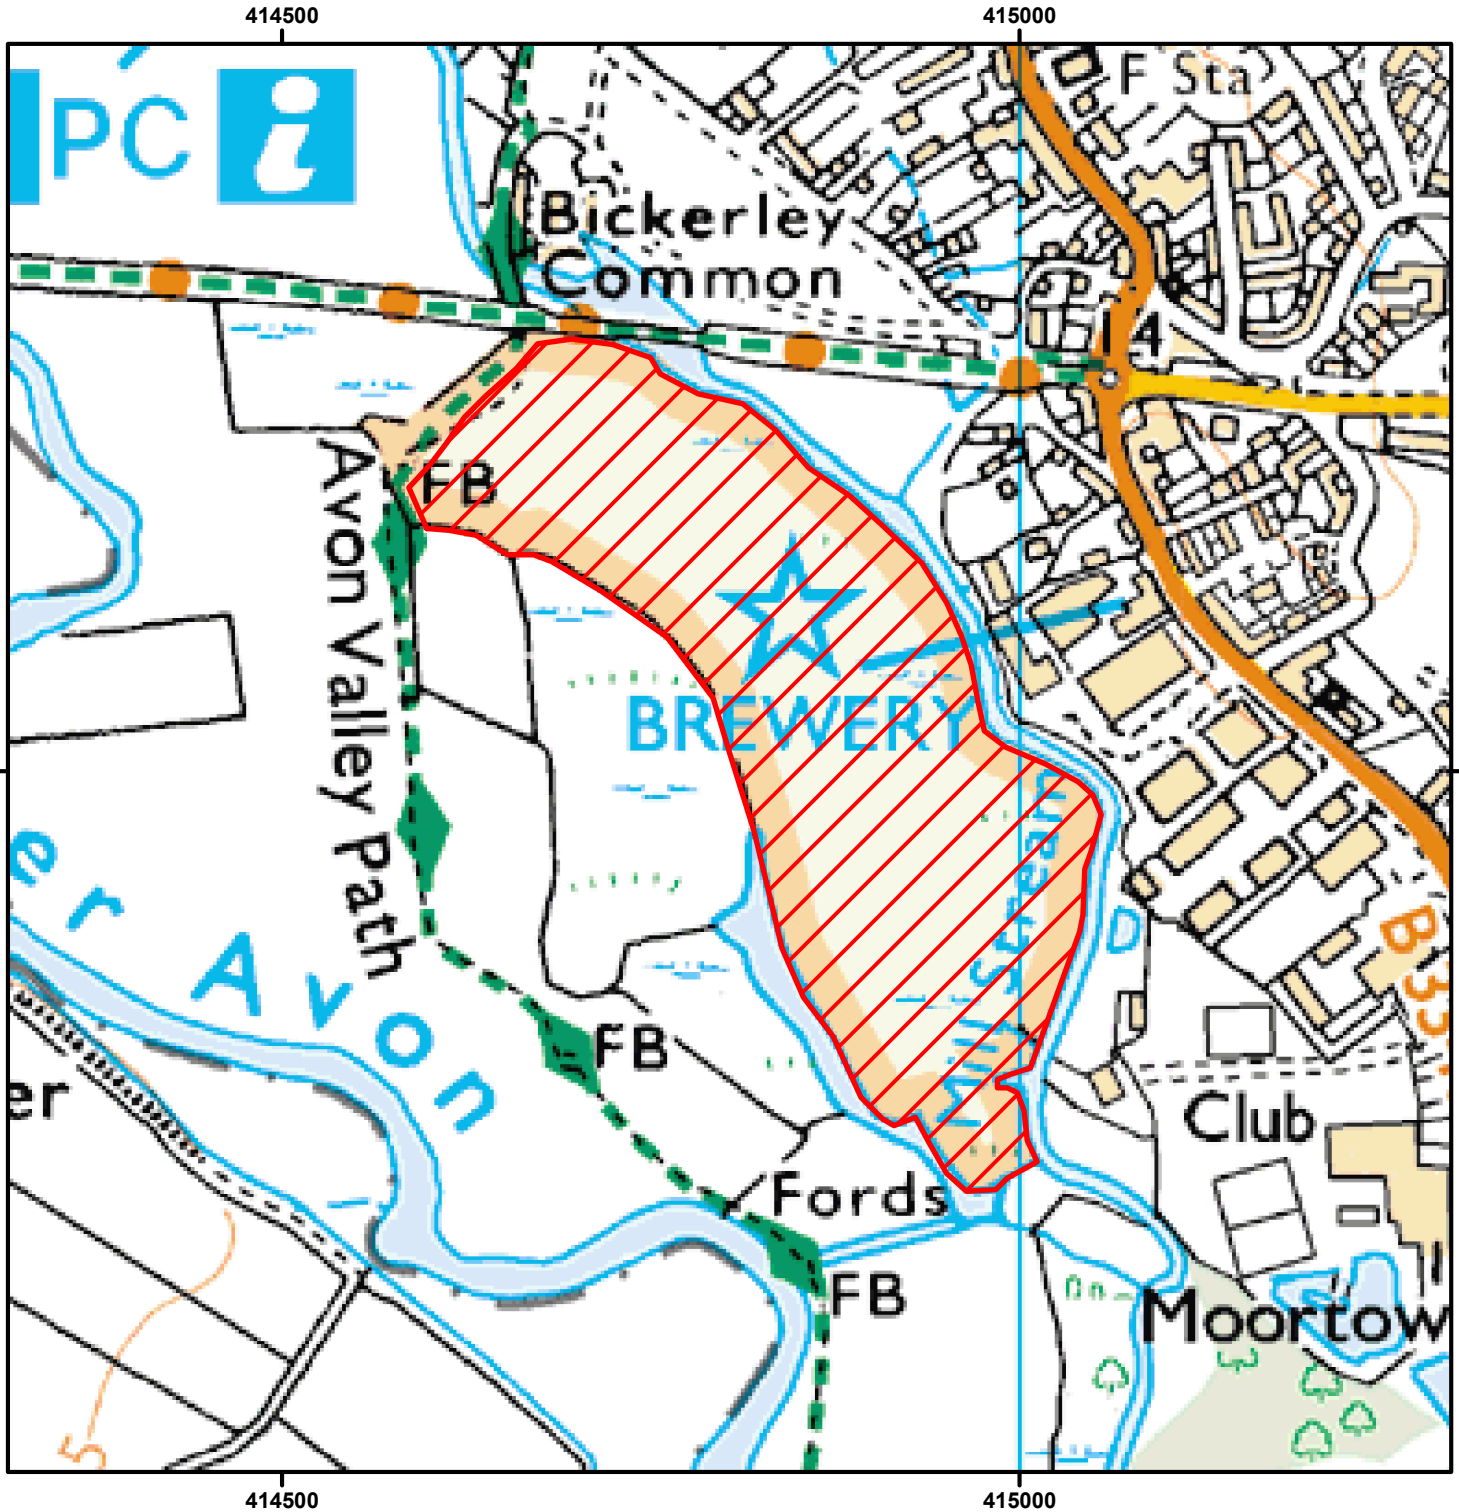

CROW Open Access: Consultation on proposed restriction
(please see accompanying notice)

NATURAL ENGLAND

Start date: 12/03/2015
End date: 09/04/2015

Case Number: 2007020060

0 100 200 400 Metres

© Crown Copyright and database right 2015. All rights reserved.
Ordnance Survey Licence number 100022021.

-  Restricted Open Access Land
-  Open Access Land