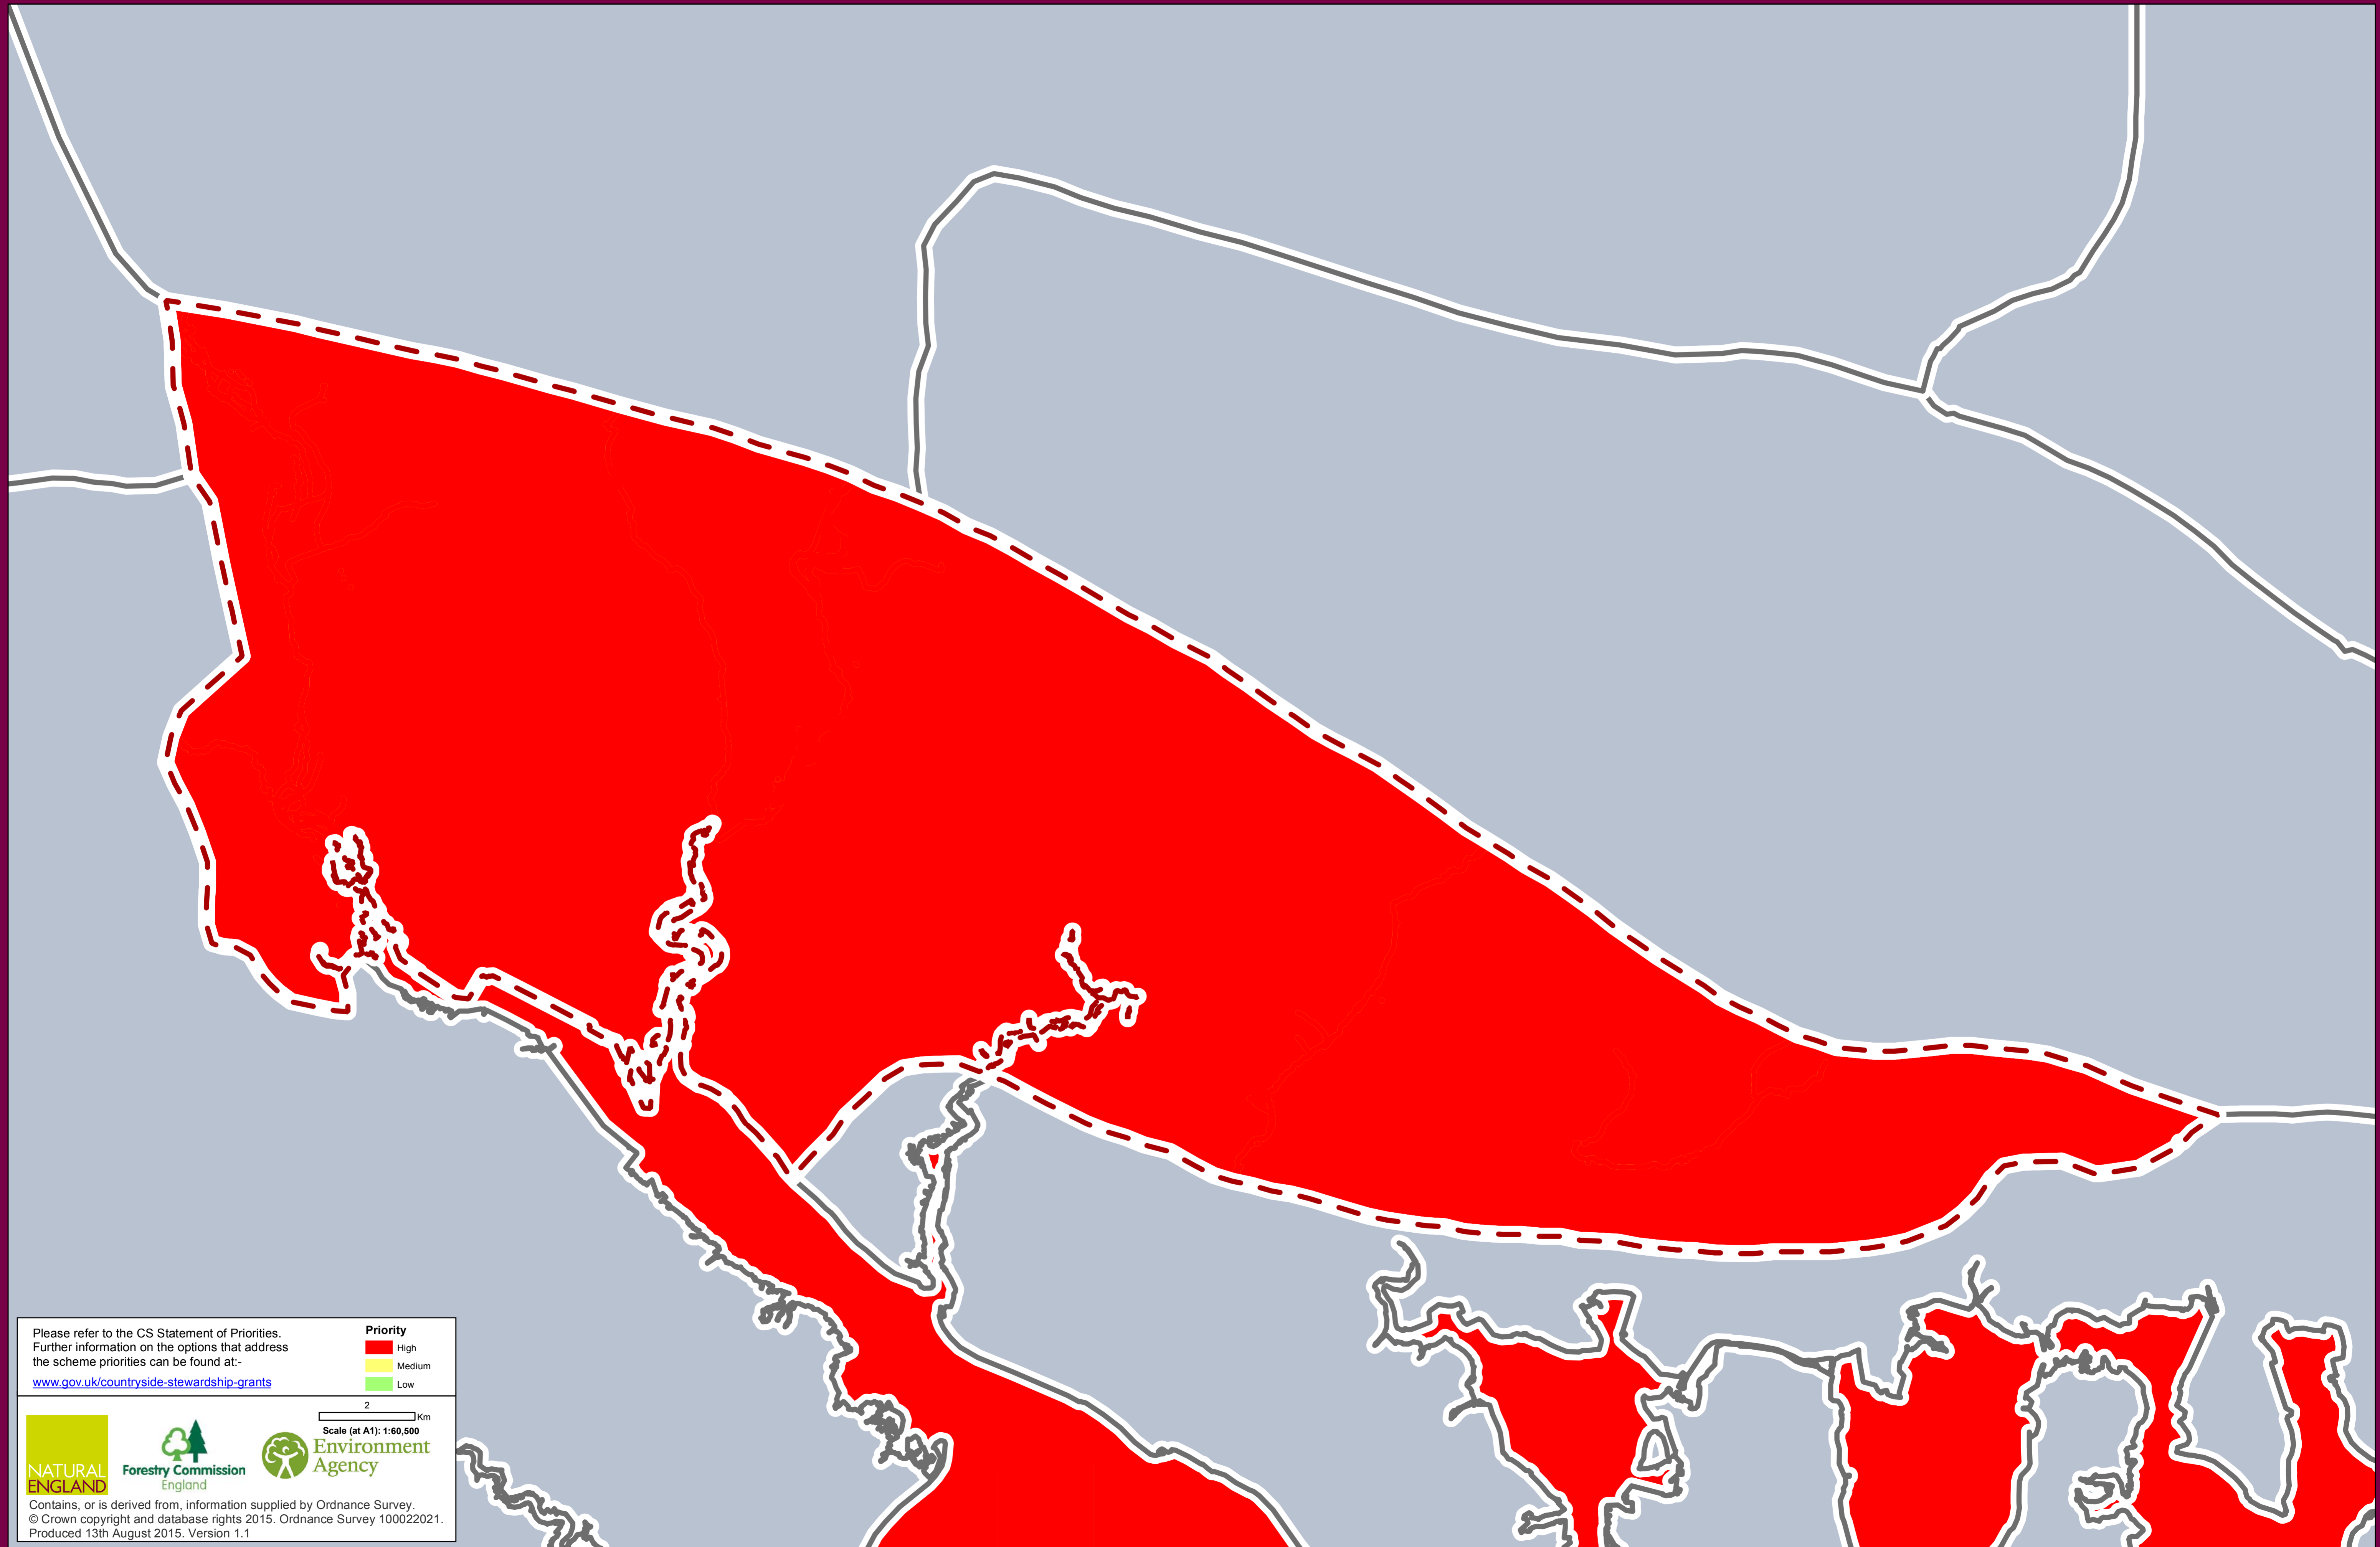

Countryside Stewardship Mid Tier Targeting Priorities South Hampshire Lowlands NCA (128)

Please refer to the CS Statement of Priorities.
Further information on the options that address
the scheme priorities can be found at:-

www.gov.uk/countryside-stewardship-grants

Priority
High
Medium
Low

2 Km
Scale (at A1): 1:60,500

Contains, or is derived from, information supplied by Ordnance Survey.
© Crown copyright and database rights 2015. Ordnance Survey 100022021.
Produced 13th August 2015. Version 1.1