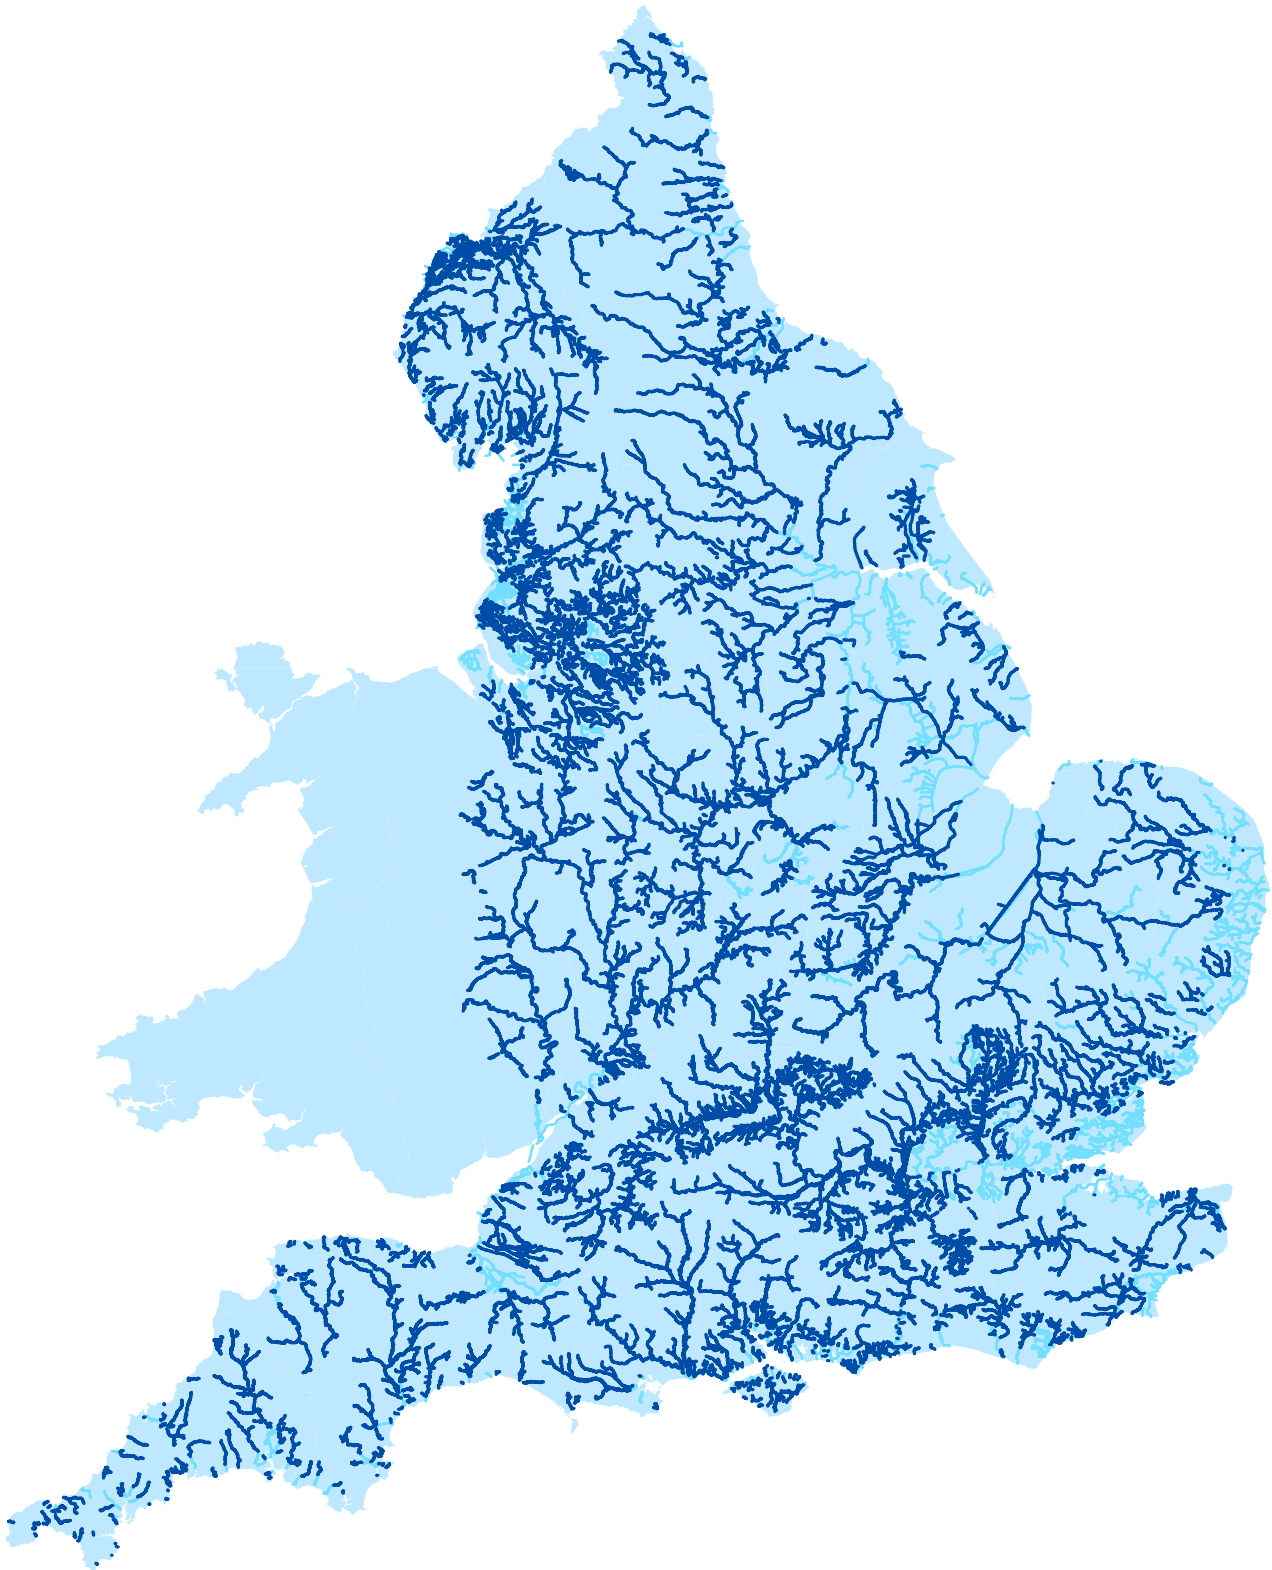

# Salmonid main rivers map 20 October 2015

## Legend

-  Salmonid main rivers
-  Other main rivers

© Environment Agency. All rights reserved 2011.

© Crown Copyright and database rights 2012. Ordnance Survey 100024198.