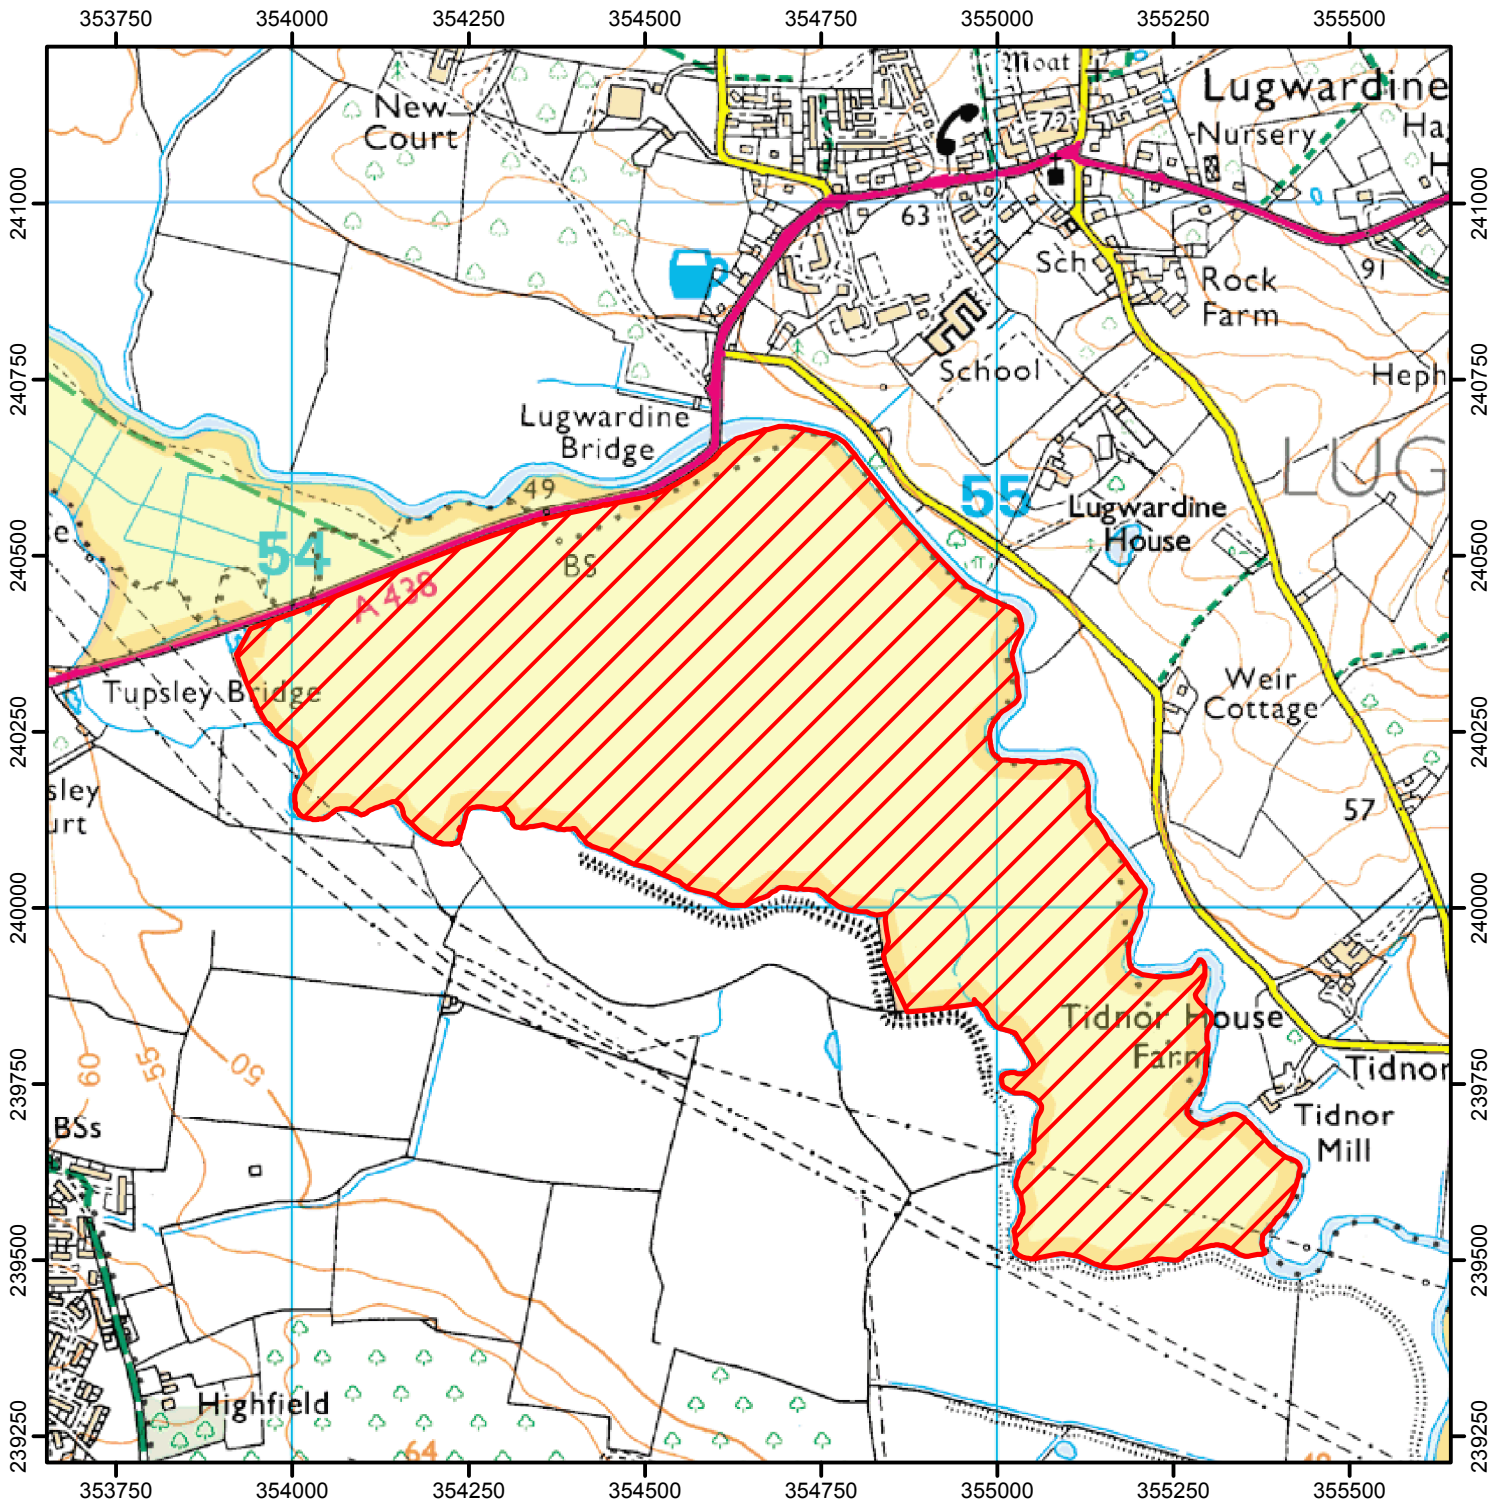

NO OPEN ACCESS

To protect sensitive wildlife, the open access land shown hatched on the map below is temporarily closed.

From 1st March to 31st July annually until 2021

This does not affect Public Rights of Way

Case Number: 2006030159

0 200 400 800 Metres

© Crown Copyright and database right 2015.
All rights reserved. Ordnance Survey Licence number 100022021

Restricted Open Access Land

Open Access Land

For more information call the Open Access Contact Centre on 0300 060 2091
or visit our website at www.gov.uk/right-of-way-open-access-land/use-your-right-to-roam