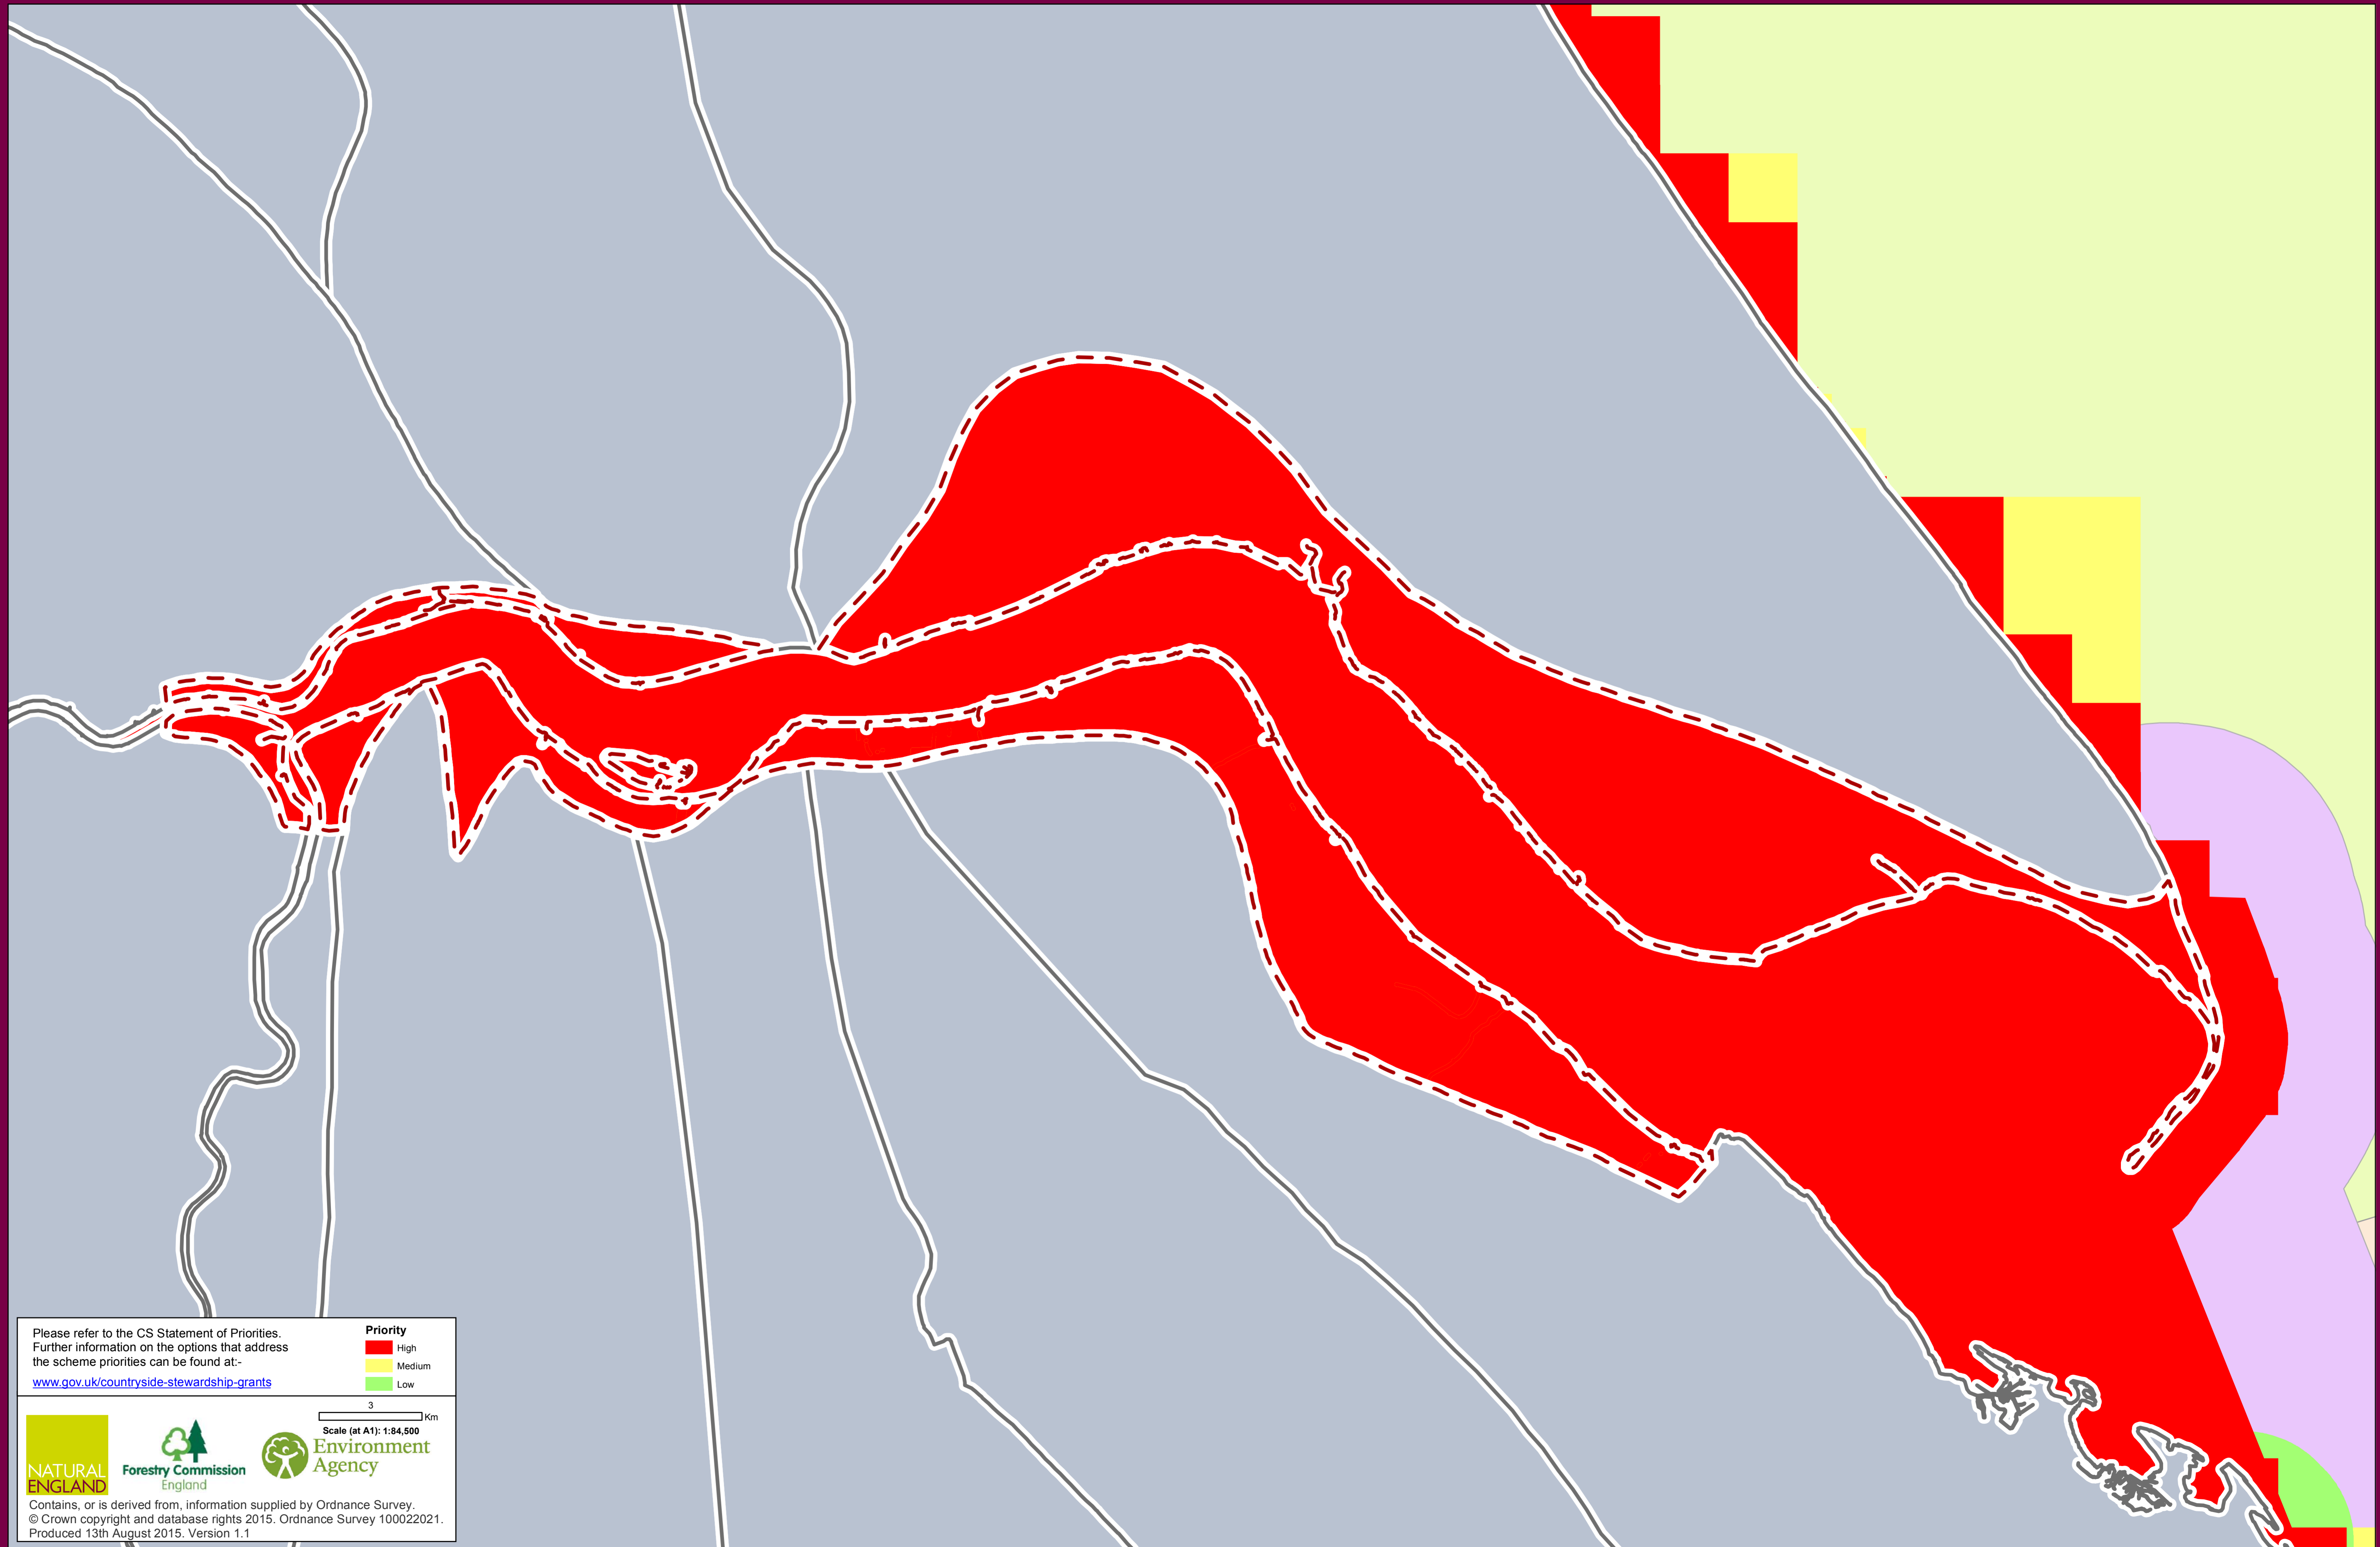

Countryside Stewardship Mid Tier Targeting Priorities Humber Estuary NCA (41)

Please refer to the CS Statement of Priorities.
Further information on the options that address
the scheme priorities can be found at:-

www.gov.uk/countryside-stewardship-grants

Priority

High

Medium

Low

3 Km
Scale (at A1): 1:84,500

Contains, or is derived from, information supplied by Ordnance Survey.
© Crown copyright and database rights 2015. Ordnance Survey 100022021.
Produced 13th August 2015. Version 1.1