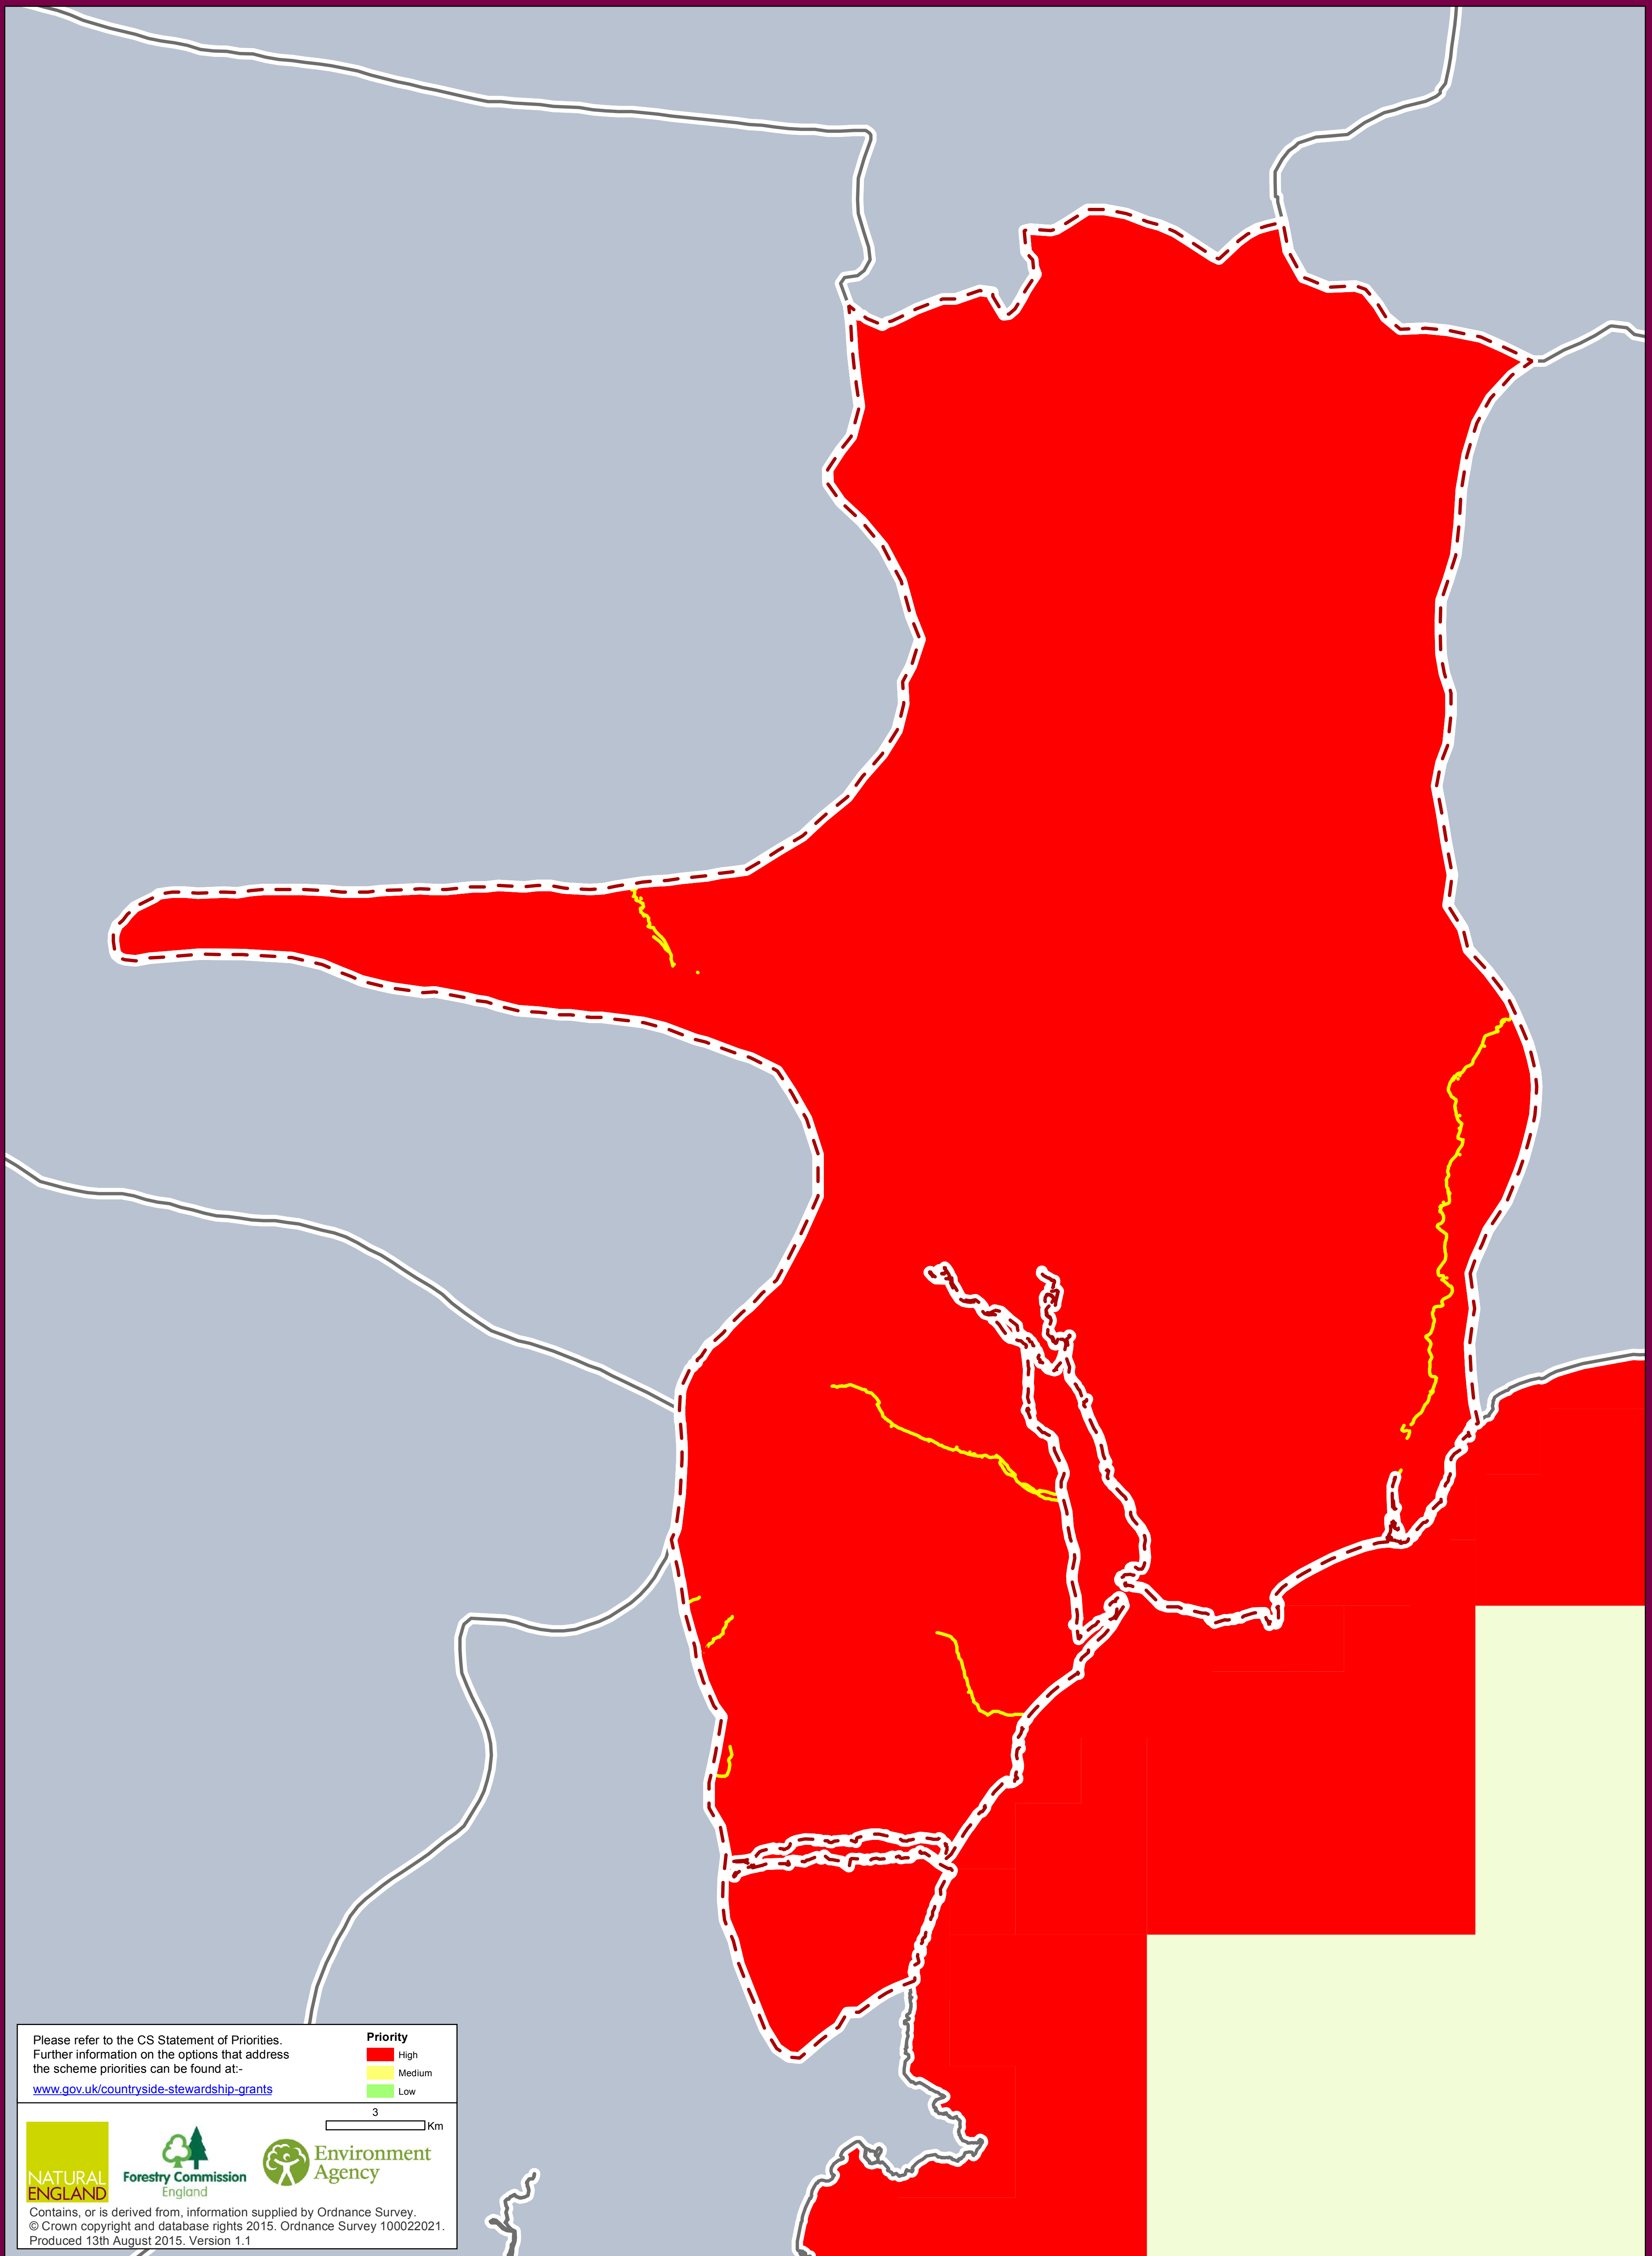

Countryside Stewardship Mid Tier Targeting Priorities Devon Redlands NCA (148)

Please refer to the CS Statement of Priorities.
Further information on the options that address
the scheme priorities can be found at:-
www.gov.uk/countryside-stewardship-grants

Priority
High
Medium
Low

3 Km

Contains, or is derived from, information supplied by Ordnance Survey.
© Crown copyright and database rights 2015. Ordnance Survey 100022021.
Produced 13th August 2015. Version 1.1