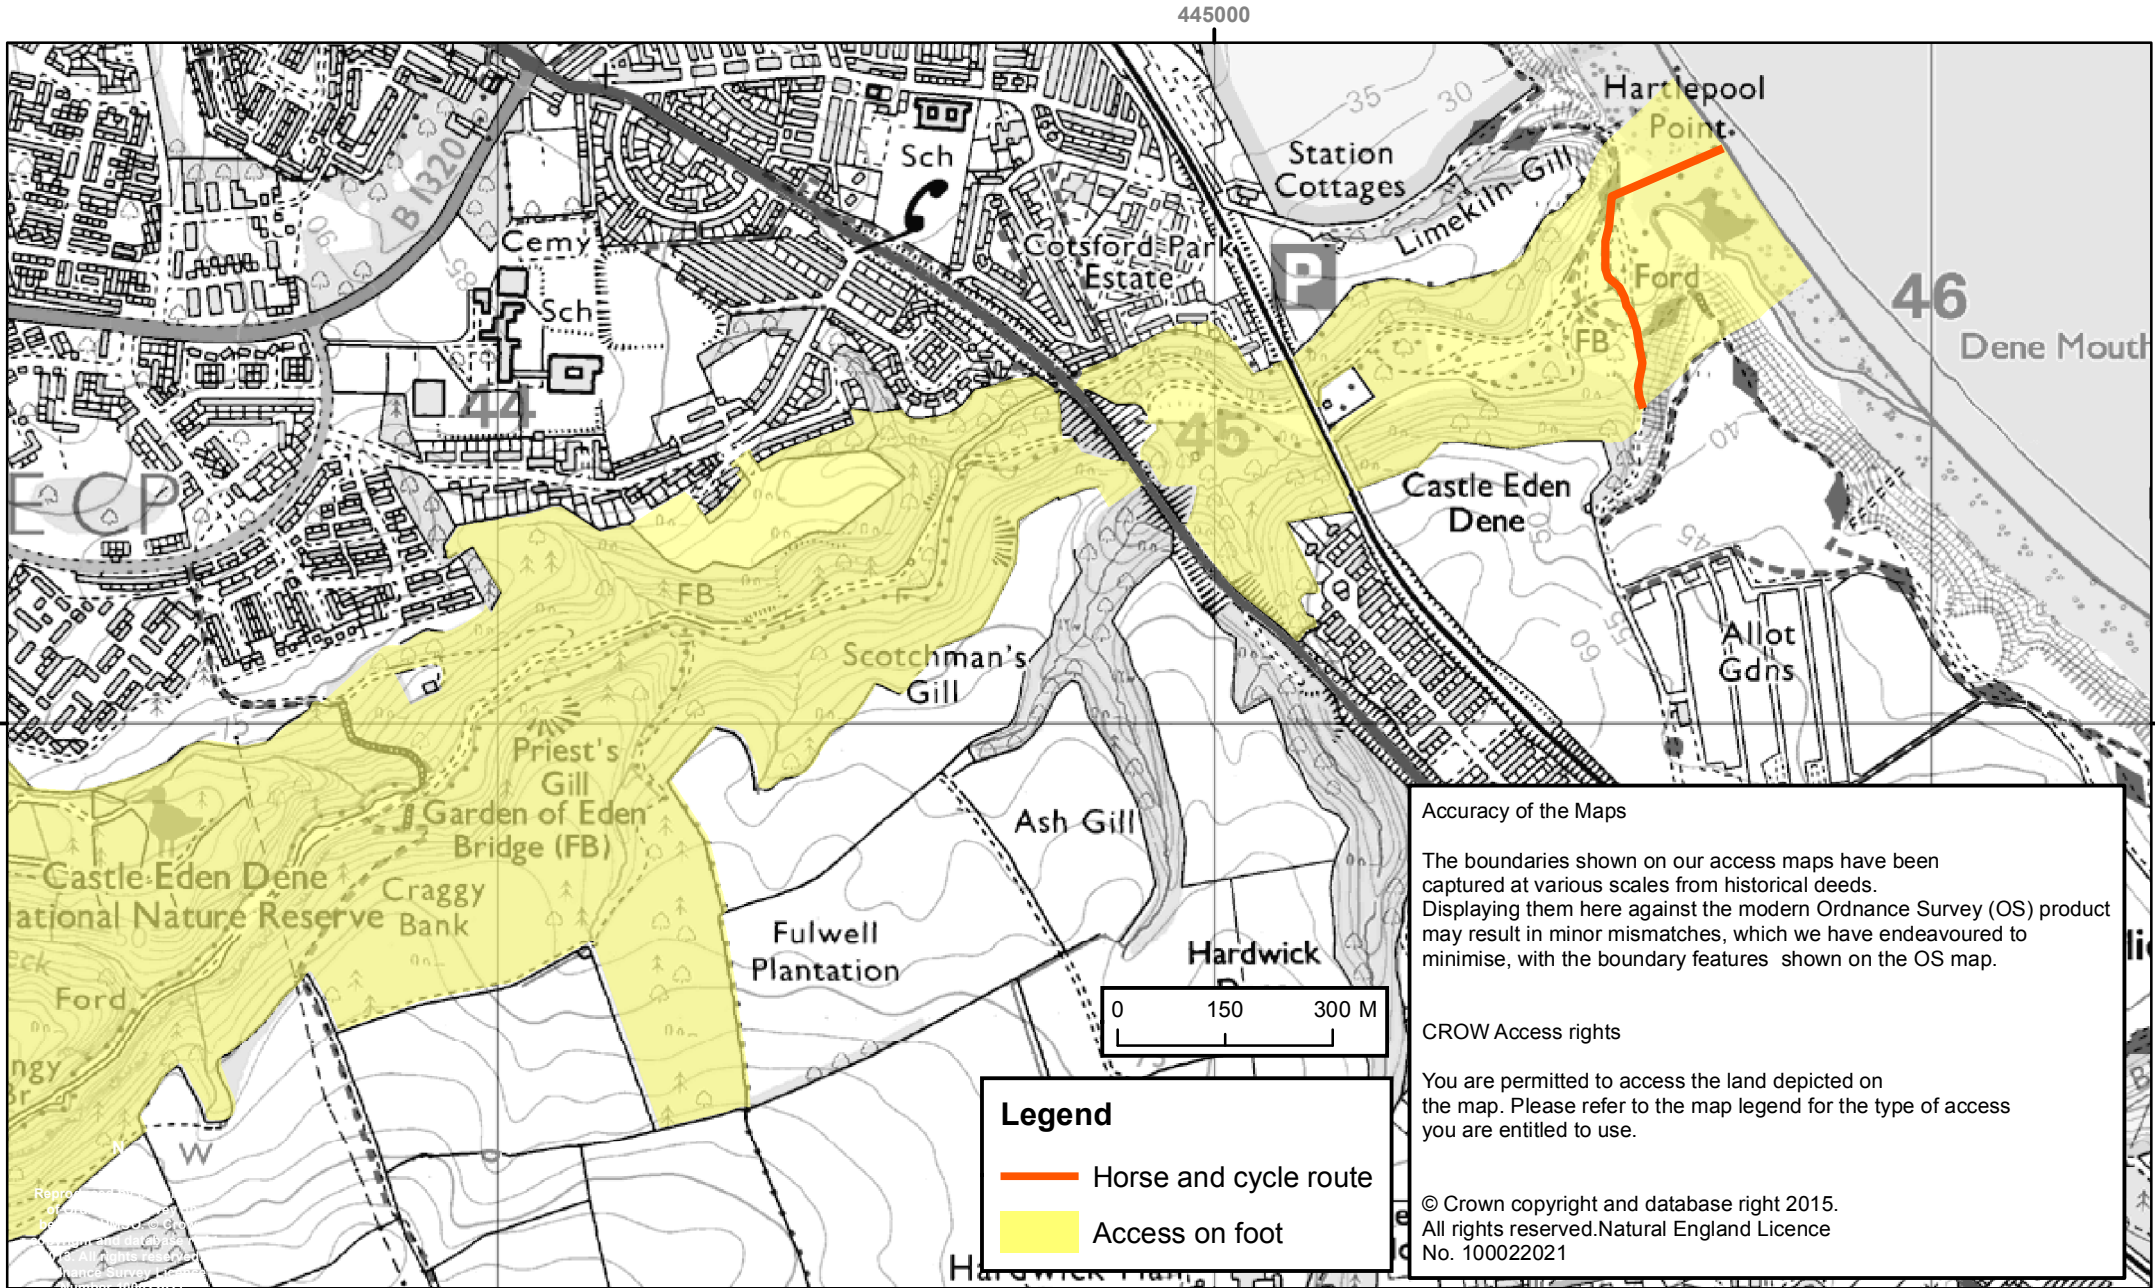

Castle Eden Dene NNR Access for Horseriding and Cycling

Accuracy of the Maps

The boundaries shown on our access maps have been captured at various scales from historical deeds. Displaying them here against the modern Ordnance Survey (OS) product may result in minor mismatches, which we have endeavoured to minimise, with the boundary features shown on the OS map.

CROW Access rights

You are permitted to access the land depicted on the map. Please refer to the map legend for the type of access you are entitled to use.

© Crown copyright and database right 2015.
All rights reserved. Natural England Licence No. 100022021

Legend

- Horse and cycle route
- Access on foot