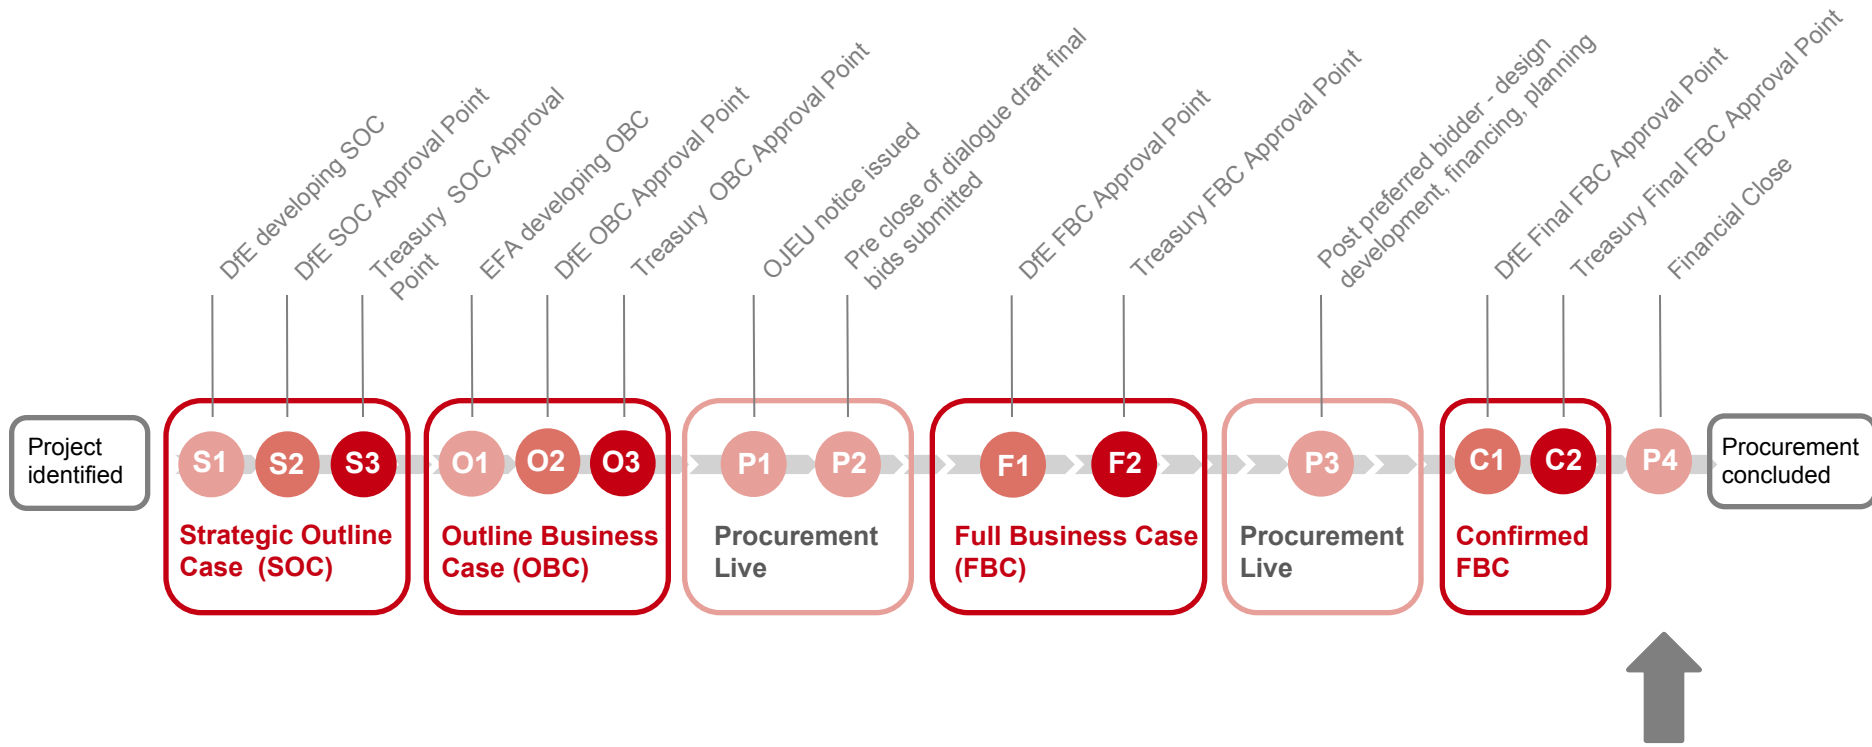

# Priority School Building Programme – PF2 Hertfordshire, Luton and Reading Batch

**Current Status**

**P4** Financial close reached on 19 March 2015

Project Name	Department	Procuring Authority
Priority School Building Programme – PF2 Hertfordshire, Luton and Reading Batch	Department for Education (DfE)	Education Funding Agency (EFA)

# Priority School Building Programme – PF2 North East Batch

**Current Status**

**P4** Financial close reached on 10 March 2015

Project Name	Department	Procuring Authority
Priority School Building Programme – PF2 North East Batch	Department for Education (DfE)	Education Funding Agency (EFA)

# Priority School Building Programme – PF2 North West Batch

**Current Status**

**P4** Financial close reached on 25 March 2015

Project Name	Department	Procuring Authority
Priority School Building Programme – PF2 North West Batch	Department for Education (DfE)	Education Funding Agency (EFA)

# Priority School Building Programme – PF2 Yorkshire Batch

**Current status**

**P4** Reached financial close on 26th April 2016

Project Name	Department	Procuring Authority
Priority School Building Programme – PF2 Yorkshire Batch	Department for Education (DfE)	Education Funding Agency (EFA)