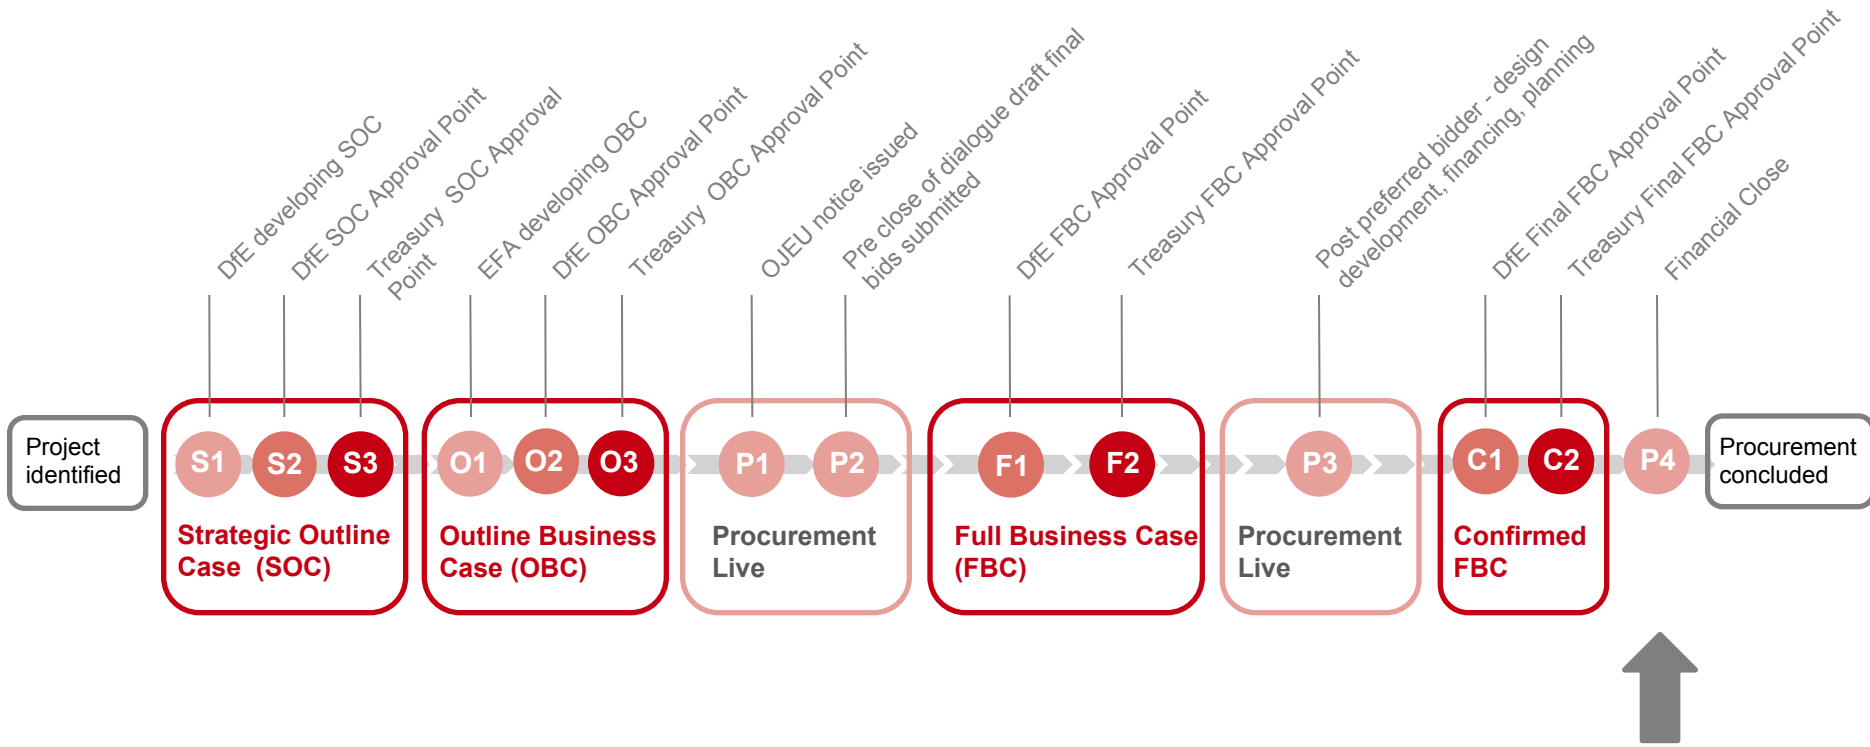

# Priority School Building Programme – PF2 North East Batch

**Current Status**

**P4** Financial close reached on 10 March 2015

Project Name	Department	Procuring Authority
Priority School Building Programme – PF2 North East Batch	Department for Education (DfE)	Education Funding Agency (EFA)

# Priority School Building Programme – PF2 North West Batch

**Current Status**

**P4** Financial close reached on 25 March 2015

Project Name	Department	Procuring Authority
Priority School Building Programme – PF2 North West Batch	Department for Education (DfE)	Education Funding Agency (EFA)

# Priority School Building Programme – PF2 Yorkshire Batch

**Current status**

**P4** Reached financial close on 26th April 2016

Project Name	Department	Procuring Authority
Priority School Building Programme – PF2 Yorkshire Batch	Department for Education (DfE)	Education Funding Agency (EFA)