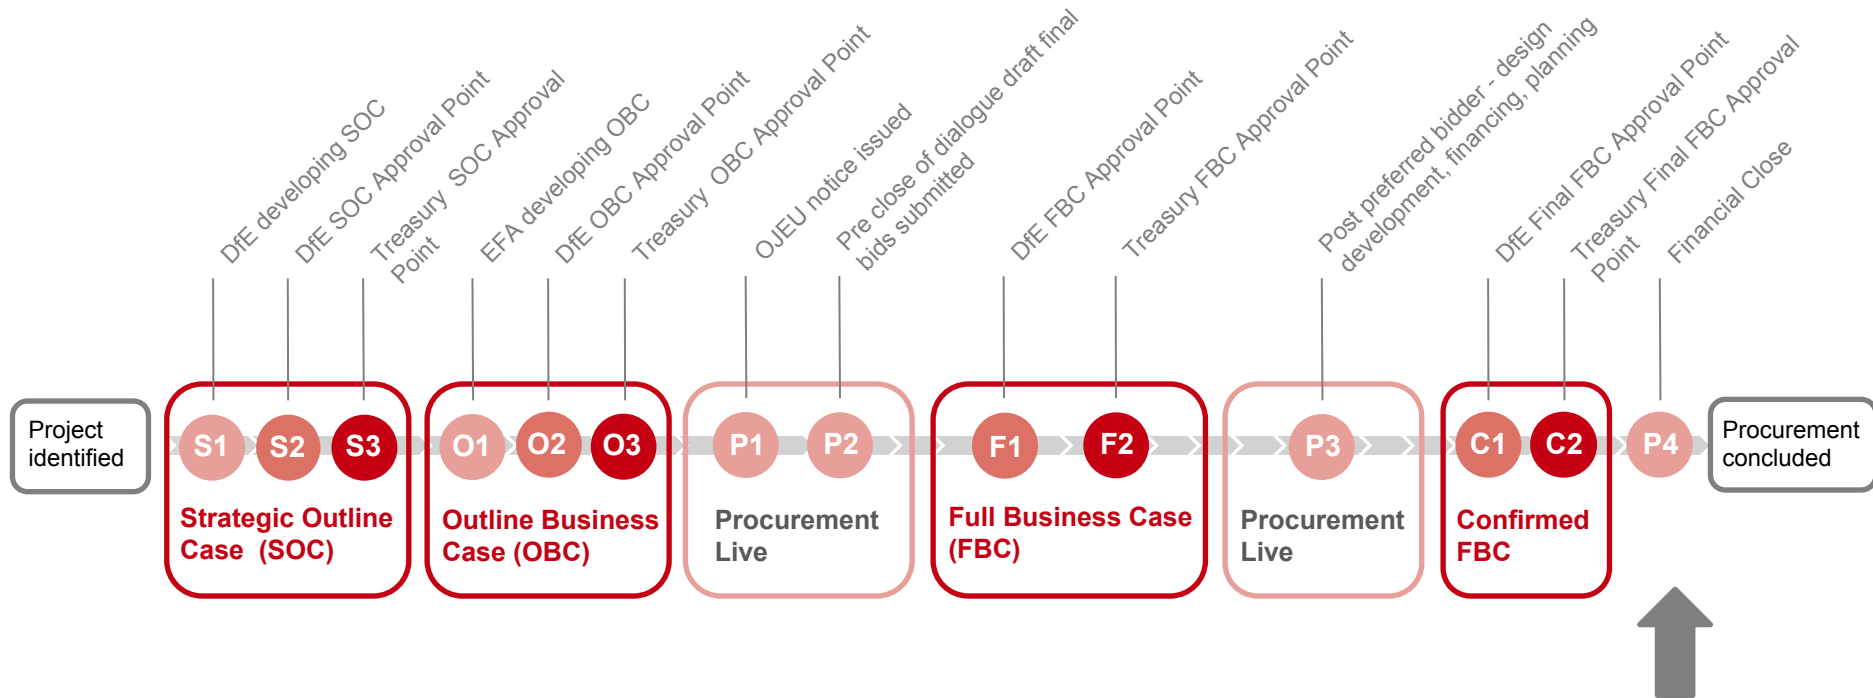

# Priority School Building Programme – PF2 Yorkshire Batch

**Current status**

**P4** Reached financial close on 26th April 2016

Project Name	Department	Procuring Authority
Priority School Building Programme – PF2 Yorkshire Batch	Department for Education (DfE)	Education Funding Agency (EFA)

# Priority School Building Programme – PF2 Midlands Batch

**Current status**

**P4** Financial close reached on 12 August 2015

Project Name	Department	Procuring Authority
Priority School Building Programme – PF2 Midlands Batch	Department for Education (DfE)	Education Funding Agency (EFA)