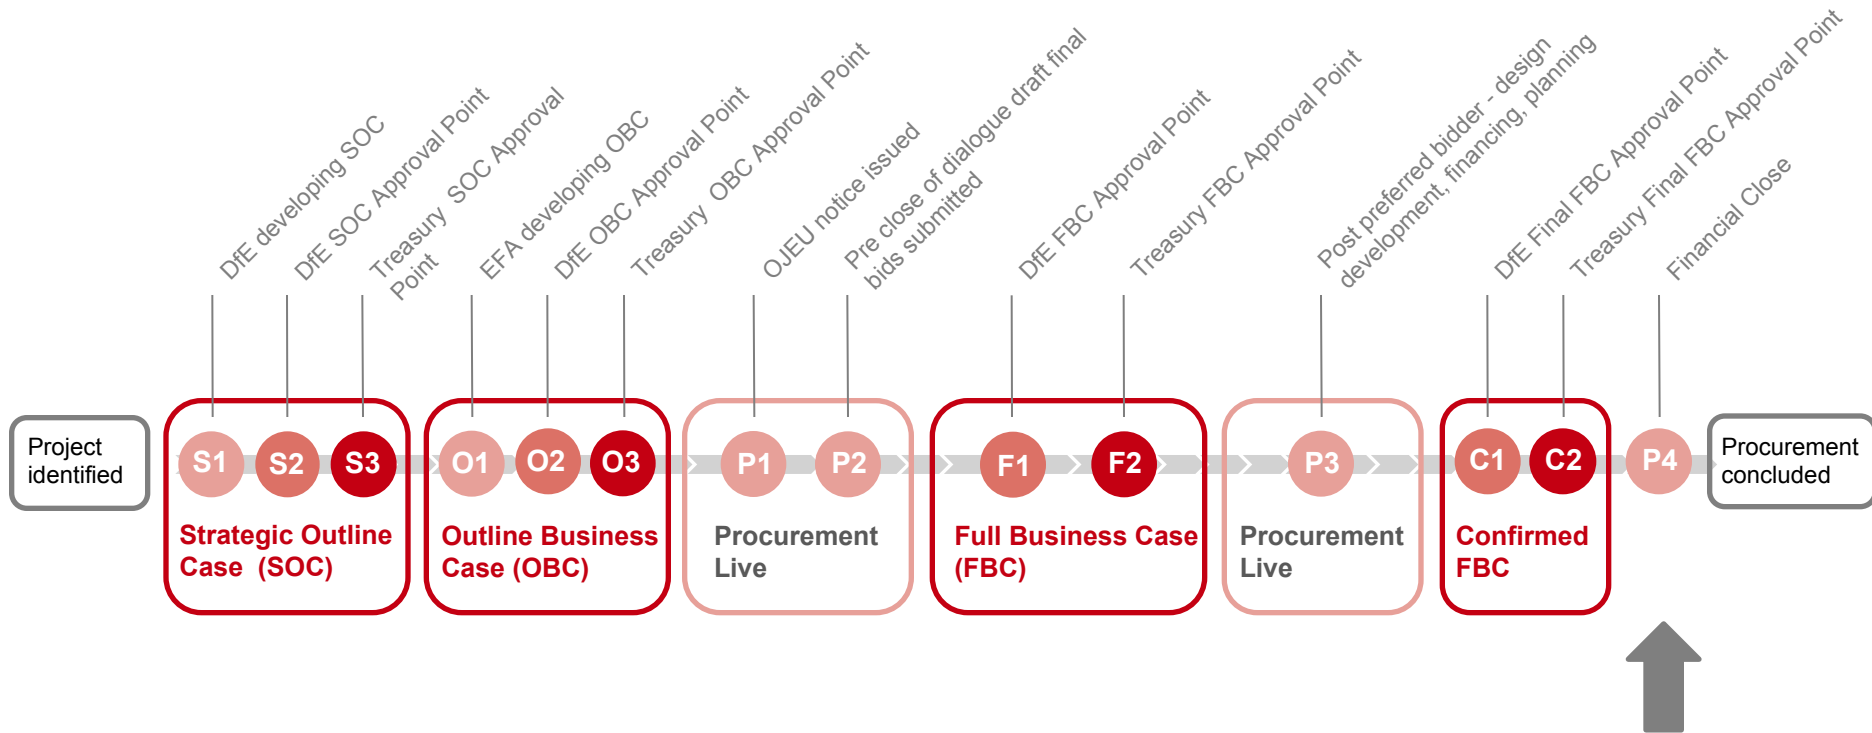

# Priority School Building Programme – PF2 Hertfordshire, Luton and Reading Batch

**Current Status**

**P4** Financial close reached on 19 March 2015

Project Name	Department	Procuring Authority
Priority School Building Programme – PF2 Hertfordshire, Luton and Reading Batch	Department for Education (DfE)	Education Funding Agency (EFA)

# Priority School Building Programme – PF2 North East Batch

**Current Status**

**P4** Financial close reached on 10 March 2015

Project Name	Department	Procuring Authority
Priority School Building Programme – PF2 North East Batch	Department for Education (DfE)	Education Funding Agency (EFA)

# Priority School Building Programme – PF2 North West Batch

**Current Status**

**P4** Financial close reached on 25 March 2015

Project Name	Department	Procuring Authority
Priority School Building Programme – PF2 North West Batch	Department for Education (DfE)	Education Funding Agency (EFA)

# Priority School Building Programme – PF2 Yorkshire Batch

**Current status**

**P4** Reached financial close on 26th April 2016

Project Name	Department	Procuring Authority
Priority School Building Programme – PF2 Yorkshire Batch	Department for Education (DfE)	Education Funding Agency (EFA)