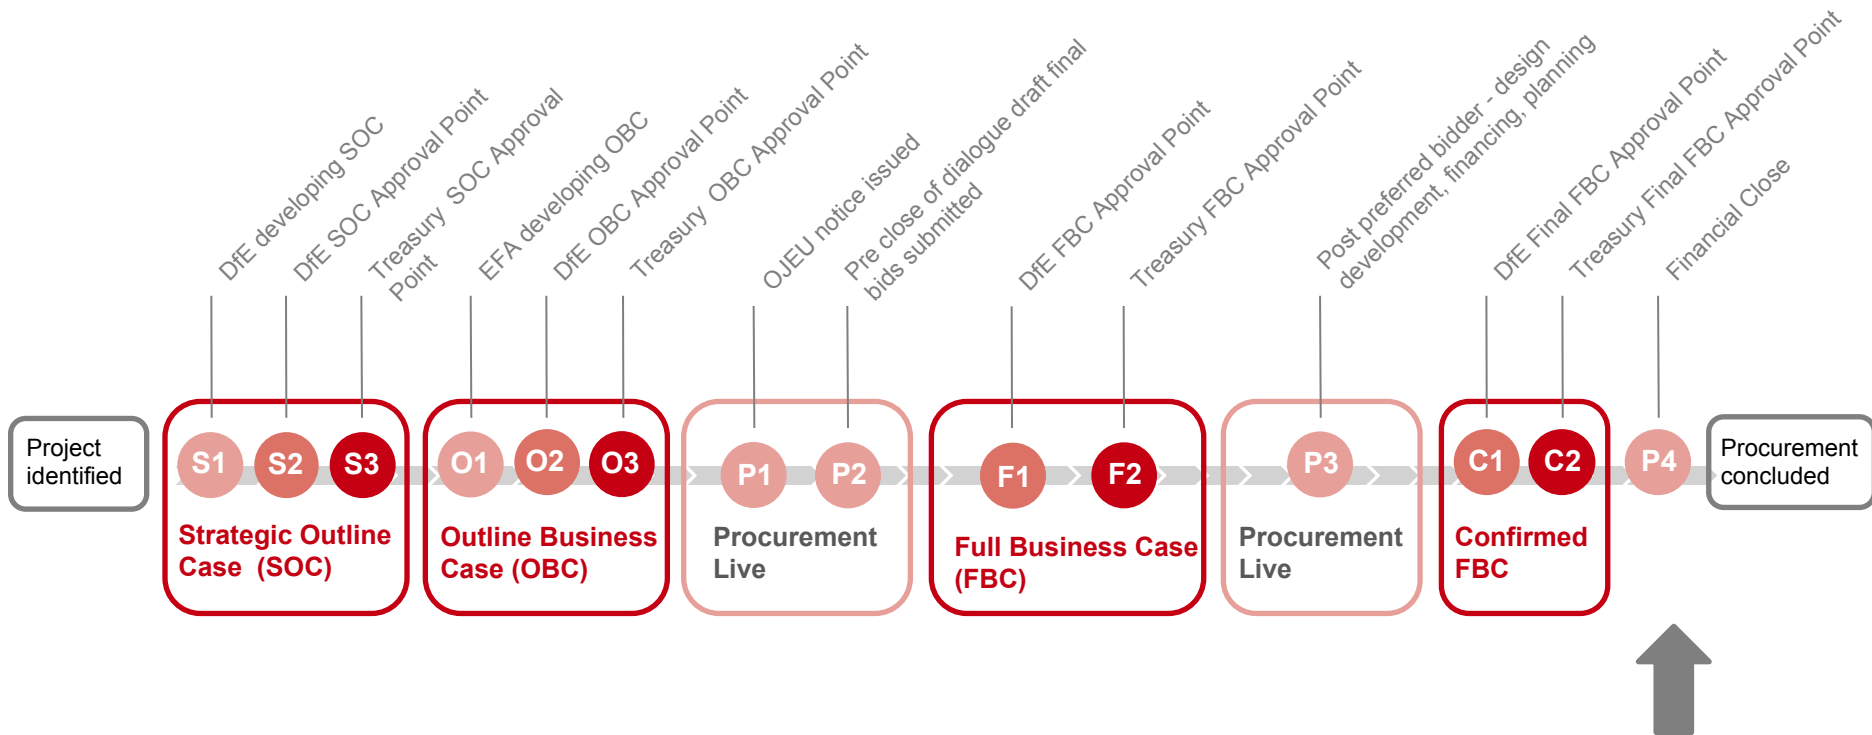

# Priority School Building Programme – PF2 North West Batch

**Current Status**

**P4** Financial close reached on 25 March 2015

Project Name	Department	Procuring Authority
Priority School Building Programme – PF2 North West Batch	Department for Education (DfE)	Education Funding Agency (EFA)

# Priority School Building Programme – PF2 Yorkshire Batch

**Current status**

**P4** Reached financial close on 26th April 2016

Project Name	Department	Procuring Authority
Priority School Building Programme – PF2 Yorkshire Batch	Department for Education (DfE)	Education Funding Agency (EFA)