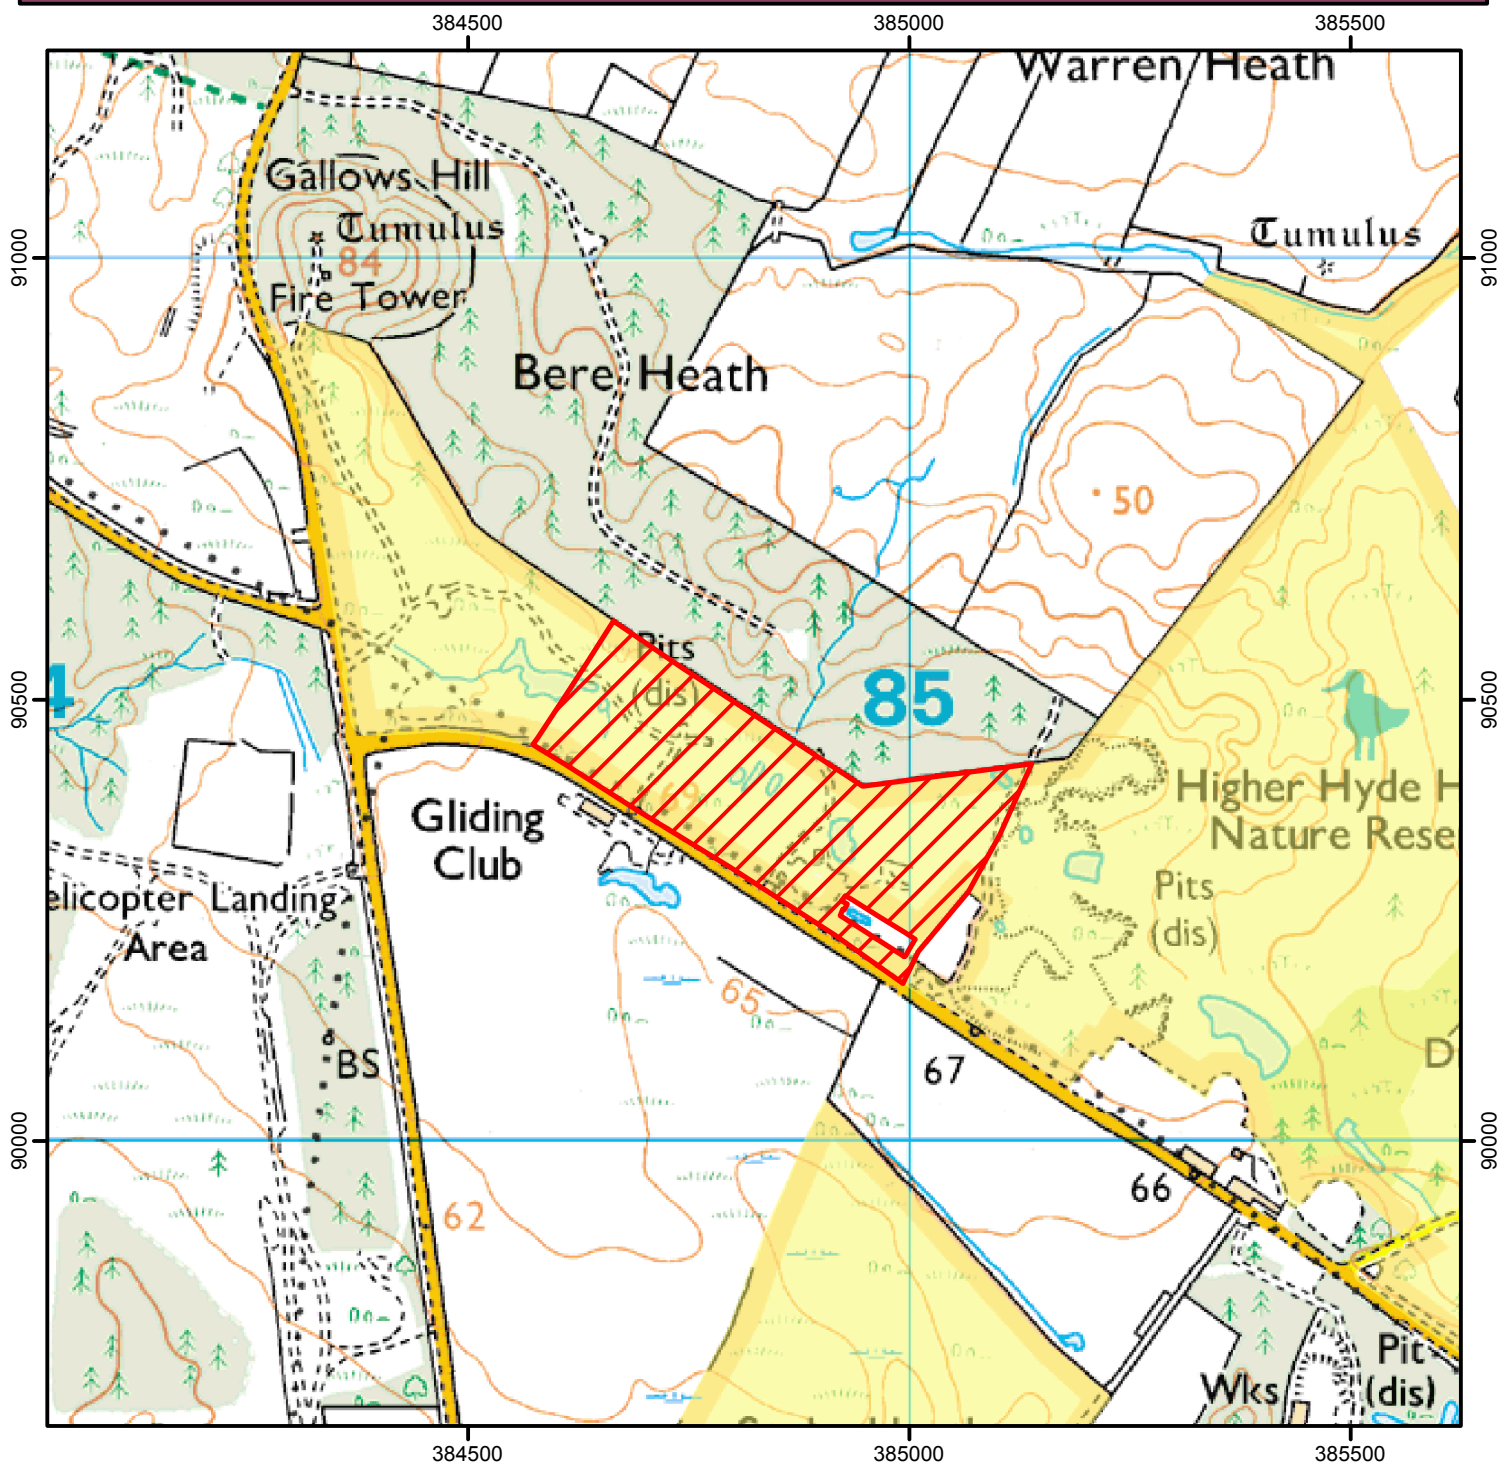

CROW Open Access: Second consultation on review of restriction (Please see accompanying notice)

This does not affect Public Rights of Way

Consultation start date: 19 November 2015

Consultation end date : 08 December 2015

Case Numbers: 2009050215 and 2009085021

0 250 500 Metres

© Crown Copyright and database right 2015. All rights reserved. Ordnance Survey Licence number 100022021.

CROW Consultation

CROW Access Land

For more information call the Open Access Contact Centre on 0300 060 2091 or visit our website at www.gov.uk/right-of-way-open-access-land/use-your-right-to-roam