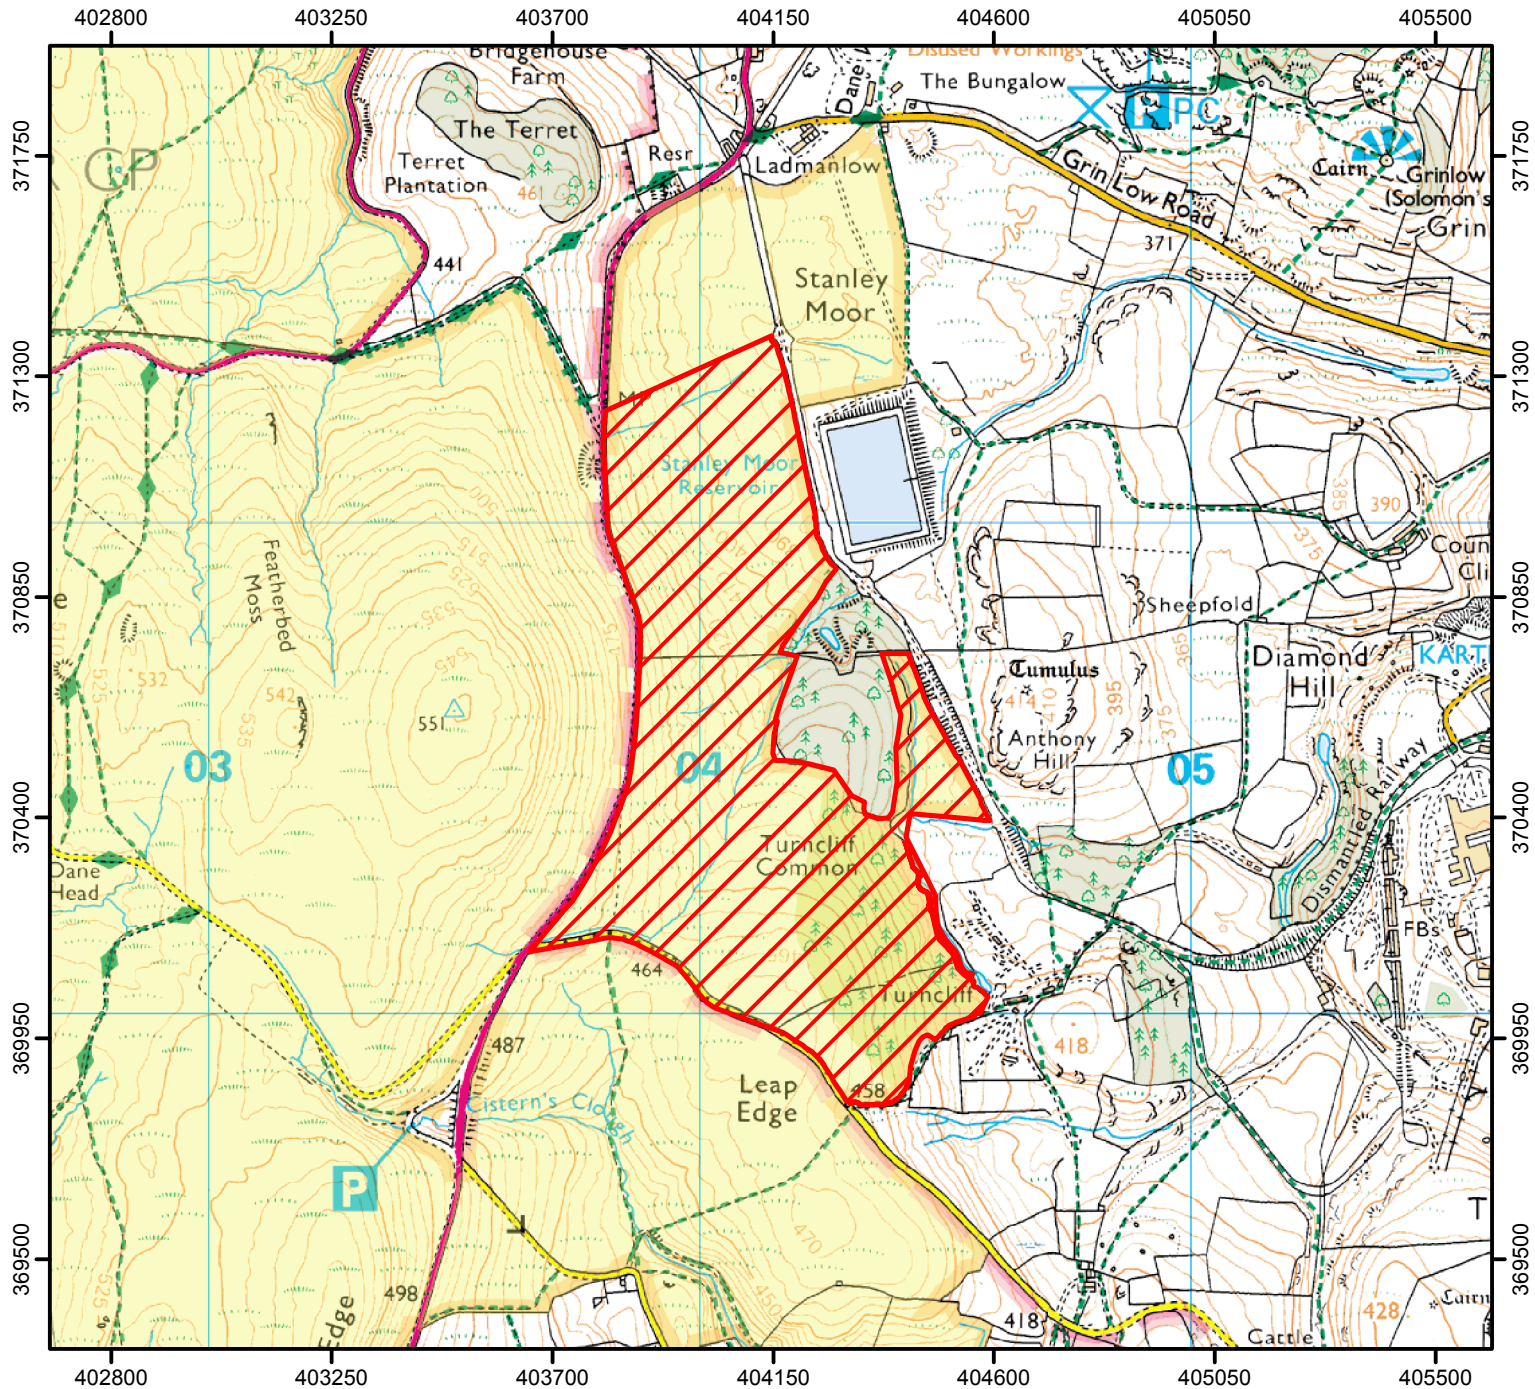

# CROW Open Access: Outcome of Review

The public are excluded from the access land shown hatched on the map below during explosive testing for up to 180 days each year until 1 December 2021.

This does not affect Public Rights of Way

Review completed 17 December 2015

Case Number: 2005020163

 Restricted Open Access Land

 Open Access Land

© Crown Copyright and database right 2016.  
All rights reserved. Ordnance Survey Licence number 100022021

For more information call the Open Access Contact Centre on 0300 060 2091  
or visit our website at [www.gov.uk/right-of-way-open-access-land/use-your-right-to-roam](http://www.gov.uk/right-of-way-open-access-land/use-your-right-to-roam)