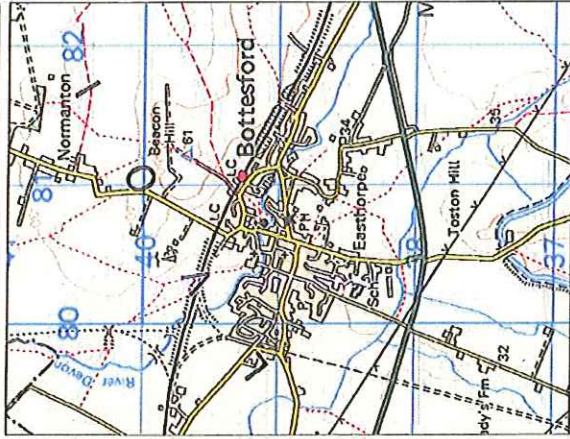

**Diversion of Footpath F72 (part)
off Grantham Road, Bottesford**

GRANTHAM ROAD

GRANARY CLOSE

**Deven
Farm**

Location Plan

Key

- Footpath to be diverted A - B
- - - Alternative Footpath C - B
- ||||| Footpath unaffected

Environment & Transport Department,
County Hall, Glenfield,
Leicestershire LE3 8RJ
email footpaths@leics.gov.uk
Matthew Lugg, Director
B.Eng., C.Eng., MICE, MCIHT, DMS

Plan No.2322

Scale 1:500

CAMORISAD