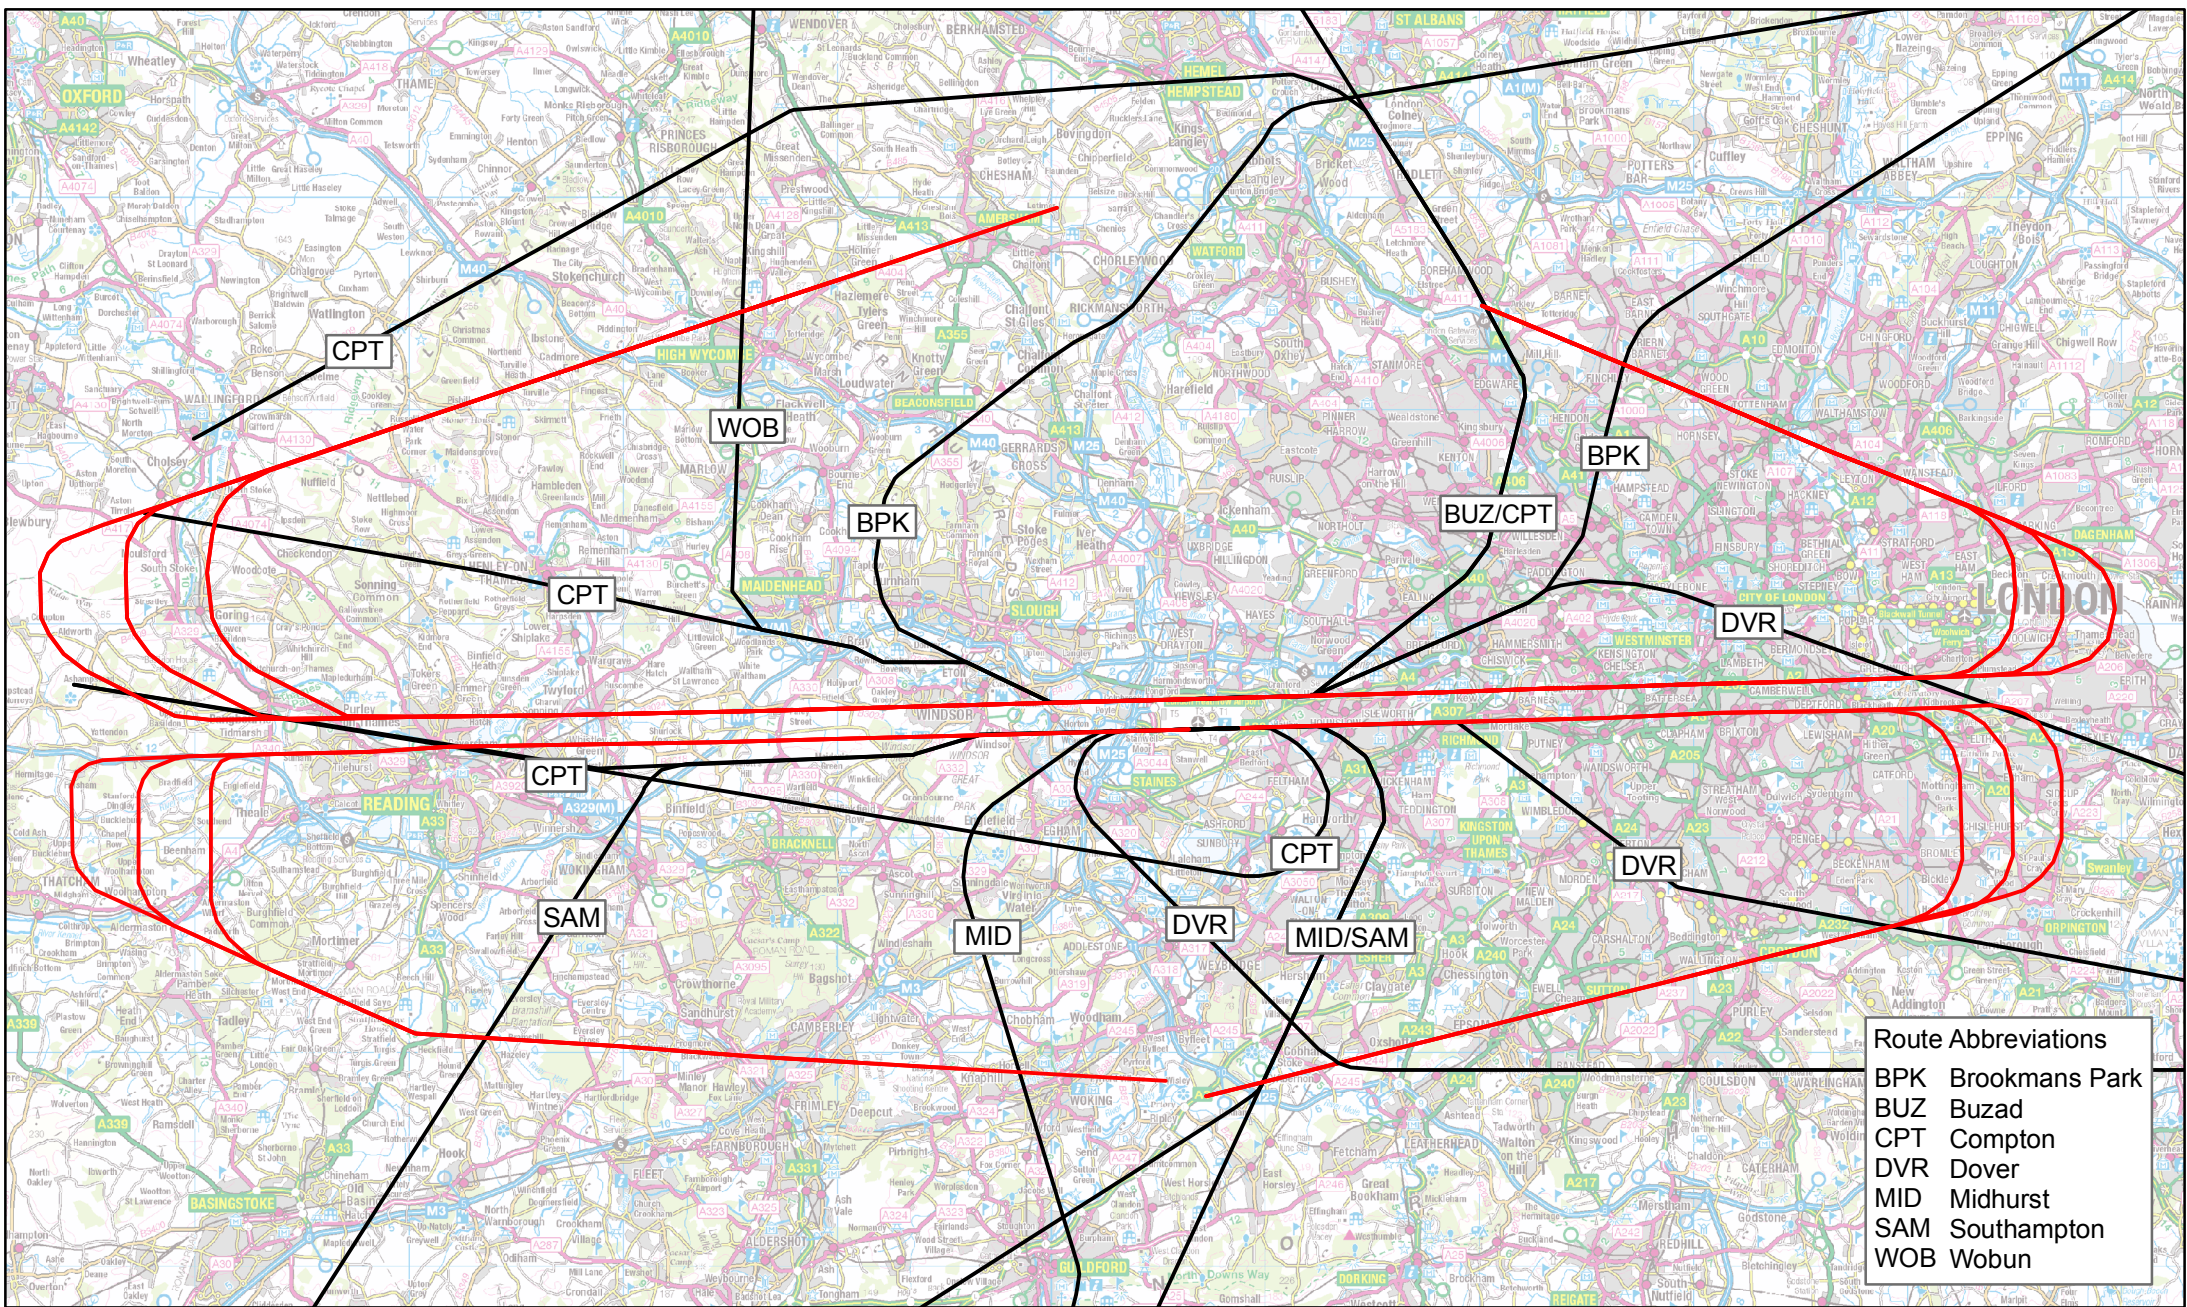

Route Abbreviations	
BPK	Brookmans Park
BUZ	Buzad
CPT	Compton
DVR	Dover
MID	Midhurst
SAM	Southampton
WOB	Wobun

Indicative departure and arrival routes for Heathrow Airport North West Runway
 Minimise Total Affected (H-3R-T)
 Mode: Easterly, MLD

Legend
 — Departure routes
 — Arrival routes

Route Abbreviations	
BPK	Brookmans Park
BUZ	Buzad
CPT	Compton
DVR	Dover
MID	Midhurst
SAM	Southampton
WOB	Wobun

Legend	
	Departure routes
	Arrival routes

Indicative departure and arrival routes for Heathrow Airport North West Runway
 Minimise Total Affected (H-3R-T)
 Mode: Easterly, MDL

Indicative departure and arrival routes for Heathrow Airport North West Runway
 Minimise Total Affected (H-3R-T)
 Mode: Easterly, LDM

Route Abbreviations	
BPK	Brookmans Park
BUZ	Buzad
CPT	Compton
DVR	Dover
MID	Midhurst
SAM	Southampton
WOB	Wobun

Indicative departure and arrival routes for Heathrow Airport North West Runway
 Minimise Total Affected (H-3R-T)
 Mode: Easterly, DLM

- Legend**
- Departure routes
 - Arrival routes

Route Abbreviations	
BPK	Brookmans Park
BUZ	Buzad
CPT	Compton
DVR	Dover
MID	Midhurst
SAM	Southampton
WOB	Wobun