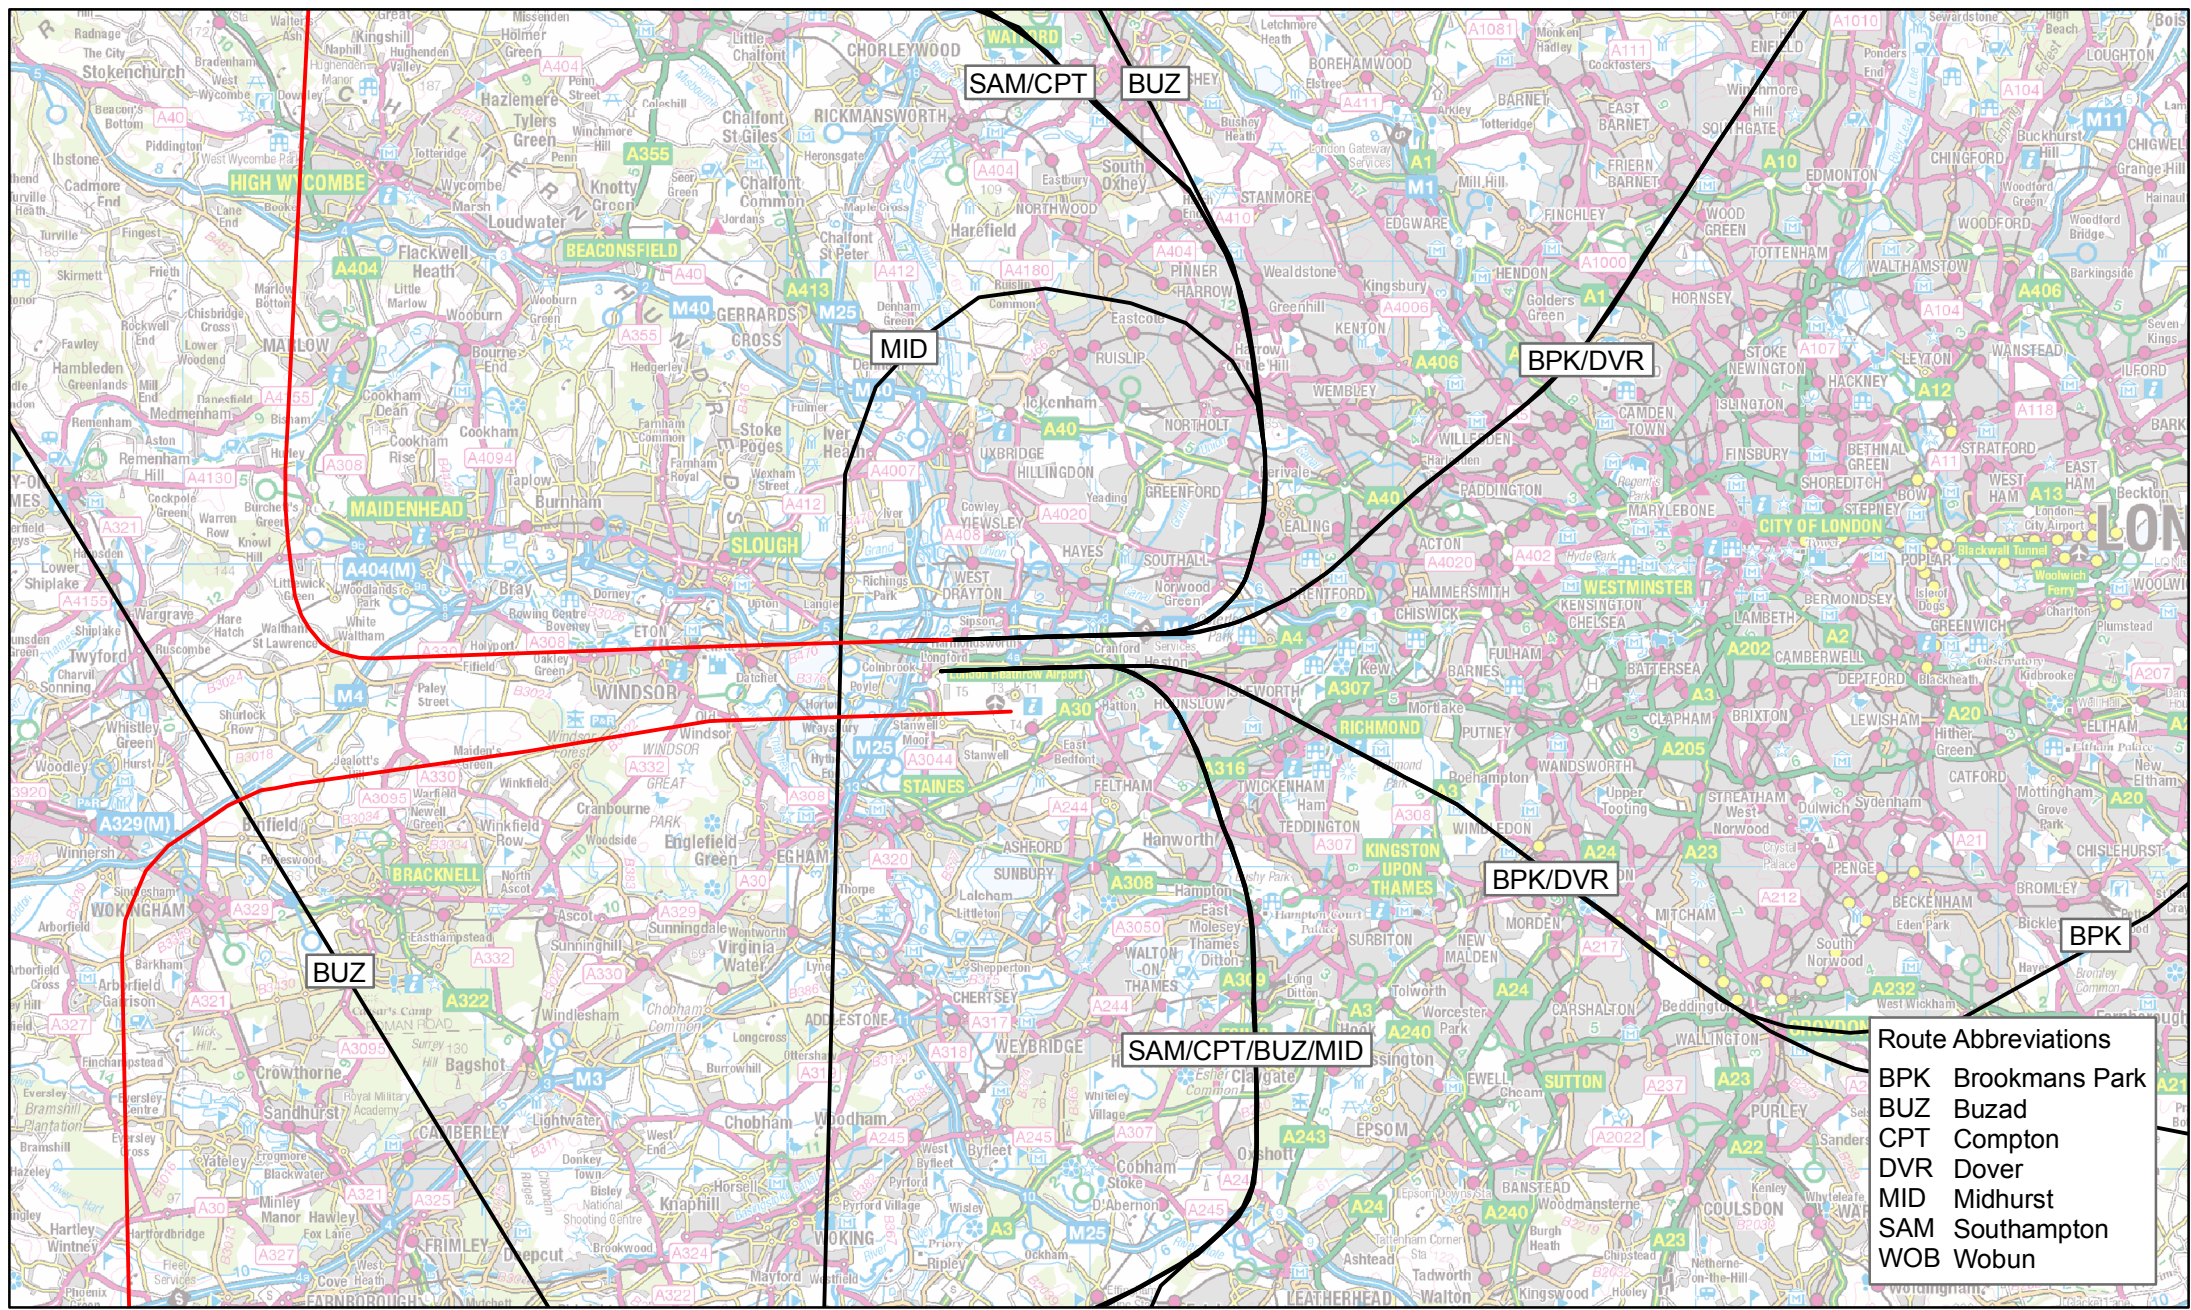

Legend	
	Departure routes
	Arrival routes

Route Abbreviations	
BPK	Brookmans Park
BUZ	Buzad
CPT	Compton
DVR	Dover
MID	Midhurst
SAM	Southampton
WOB	Wobun

Indicative departure and arrival routes for Heathrow Airport North West Runway
 Minimise Total Affected (H-3R-T)
 Mode: Westerly, LDM

Legend	
	Departure routes
	Arrival routes

Route Abbreviations	
BPK	Brookmans Park
BUZ	Buzad
CPT	Compton
DVR	Dover
MID	Midhurst
SAM	Southampton
WOB	Wobun

Legend	
	Departure routes
	Arrival routes

Indicative departure and arrival routes for Heathrow Airport North West Runway
 Minimise Total Affected (H-3R-T)
 Mode: Westerly, DLM

Route Abbreviations	
BPK	Brookmans Park
BUZ	Buzad
CPT	Compton
DVR	Dover
MID	Midhurst
SAM	Southampton
WOB	Wobun

Indicative departure and arrival routes for Heathrow Airport North West Runway
 Minimise Total Affected (H-3R-T)
 Mode: Easterly, MLD

Legend
 — Departure routes
 — Arrival routes

Route Abbreviations	
BPK	Brookmans Park
BUZ	Buzad
CPT	Compton
DVR	Dover
MID	Midhurst
SAM	Southampton
WOB	Wobun

Legend	
	Departure routes
	Arrival routes

Indicative departure and arrival routes for Heathrow Airport North West Runway
 Minimise Total Affected (H-3R-T)
 Mode: Easterly, MDL