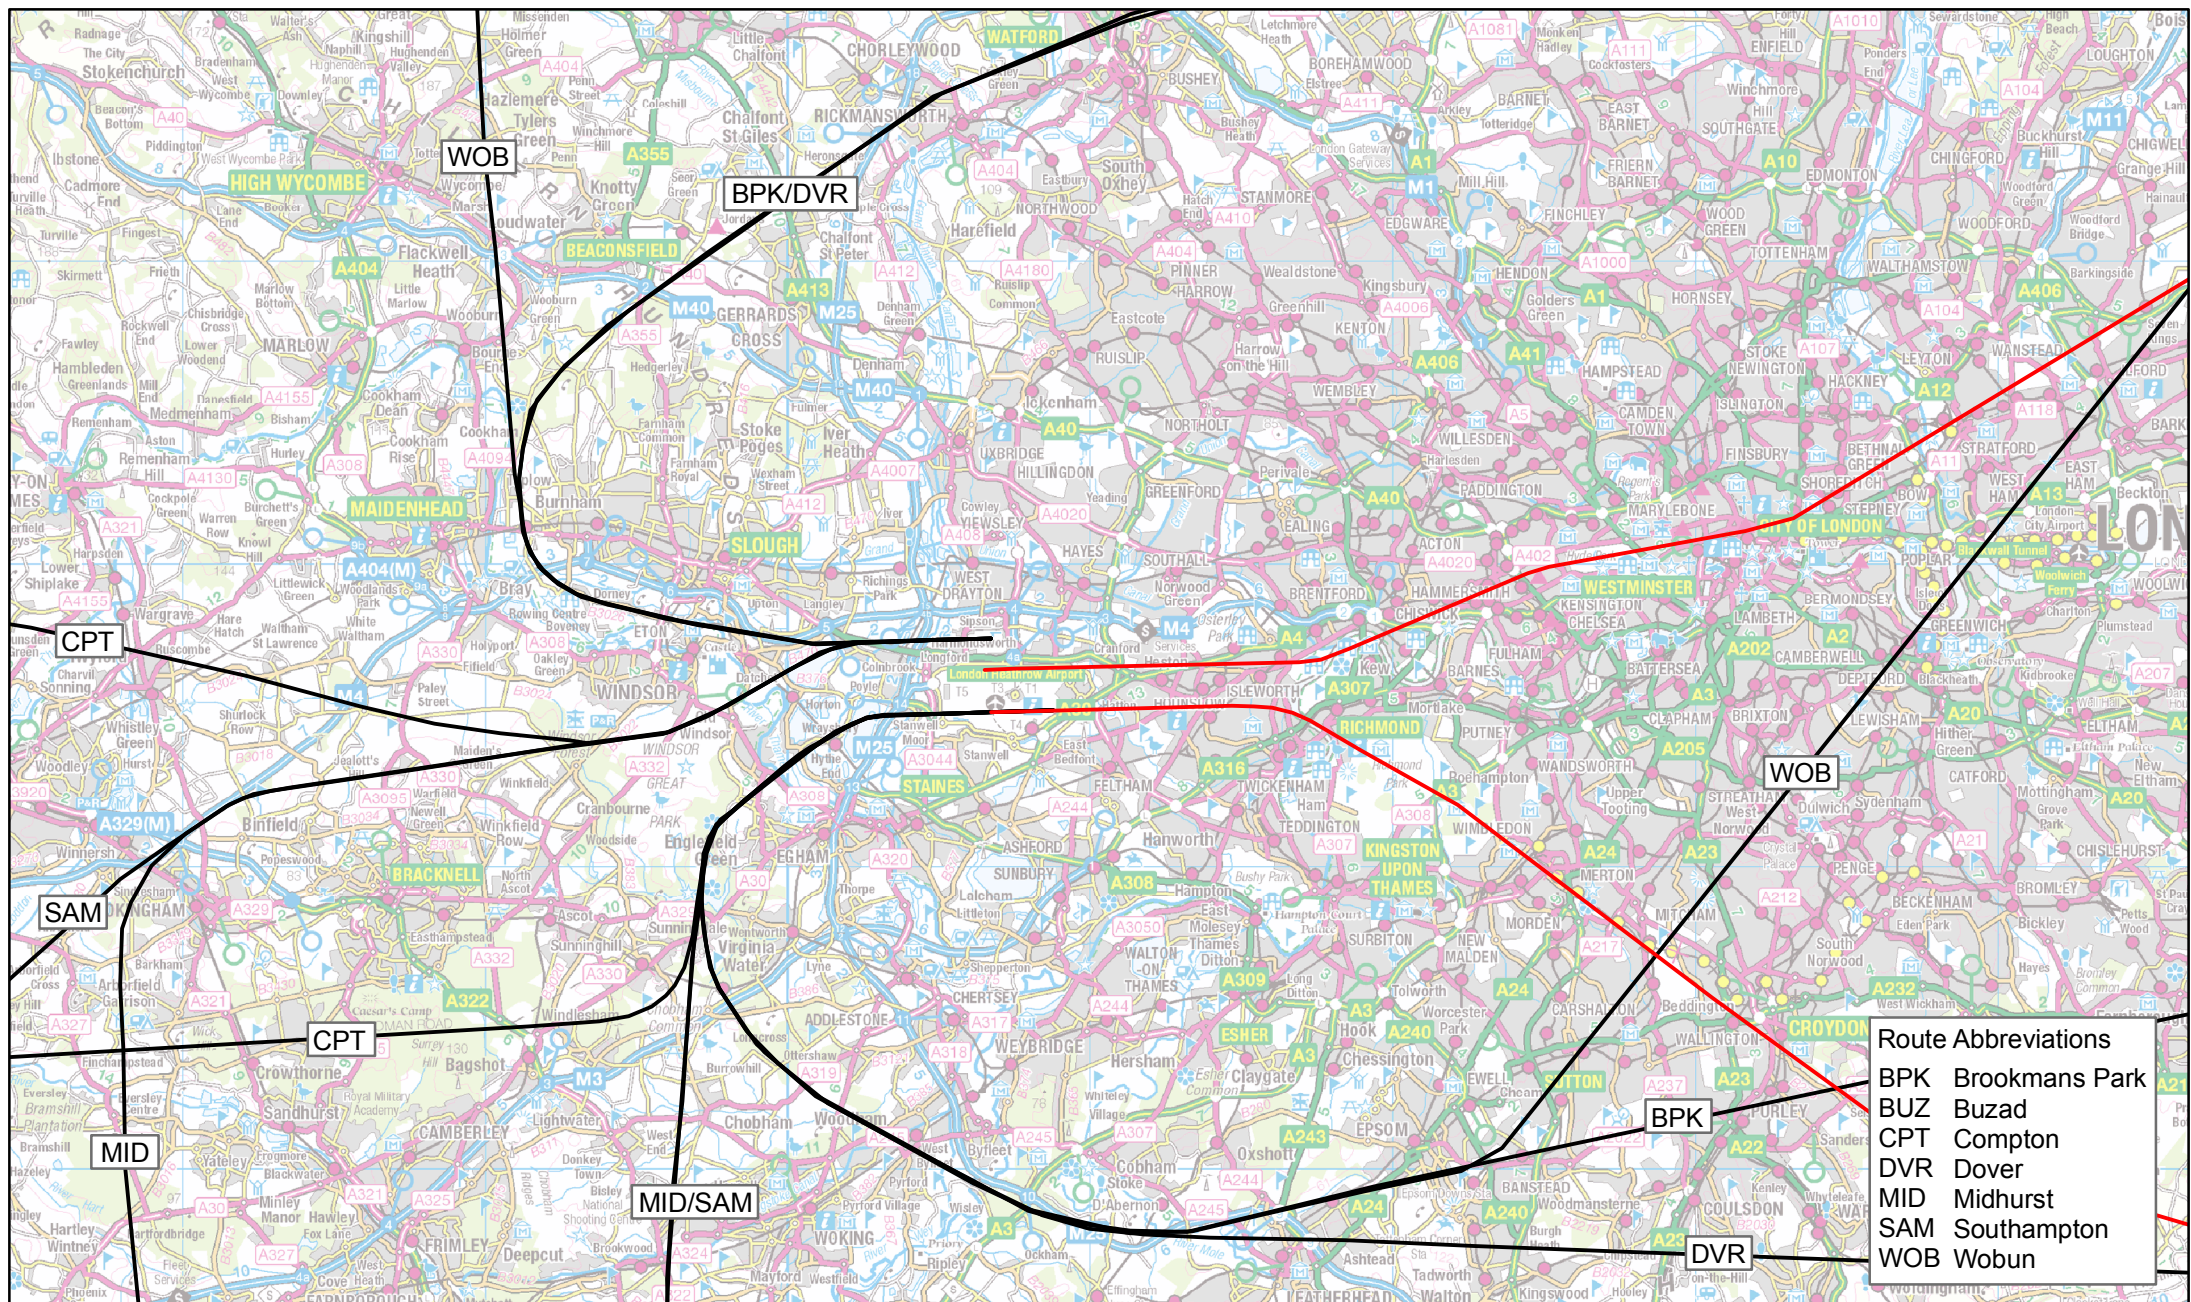

Legend
 — Departure routes
 — Arrival routes

Route Abbreviations	
BPK	Brookmans Park
BUZ	Buzad
CPT	Compton
DVR	Dover
MID	Midhurst
SAM	Southampton
WOB	Wobun

Indicative departure and arrival routes for Heathrow Airport North West Runway
 Minimise Total Affected (H-3R-T)
 Mode: Westerly, MDL

Legend	
	Departure routes
	Arrival routes

Route Abbreviations	
BPK	Brookmans Park
BUZ	Buzad
CPT	Compton
DVR	Dover
MID	Midhurst
SAM	Southampton
WOB	Wobun

Indicative departure and arrival routes for Heathrow Airport North West Runway
 Minimise Total Affected (H-3R-T)
 Mode: Westerly, LDM

Legend	
	Departure routes
	Arrival routes

Route Abbreviations	
BPK	Brookmans Park
BUZ	Buzad
CPT	Compton
DVR	Dover
MID	Midhurst
SAM	Southampton
WOB	Wobun

Legend	
	Departure routes
	Arrival routes

Indicative departure and arrival routes for Heathrow Airport North West Runway
 Minimise Total Affected (H-3R-T)
 Mode: Westerly, DLM

Route Abbreviations	
BPK	Brookmans Park
BUZ	Buzad
CPT	Compton
DVR	Dover
MID	Midhurst
SAM	Southampton
WOB	Wobun

Indicative departure and arrival routes for Heathrow Airport North West Runway
 Minimise Total Affected (H-3R-T)
 Mode: Easterly, MLD