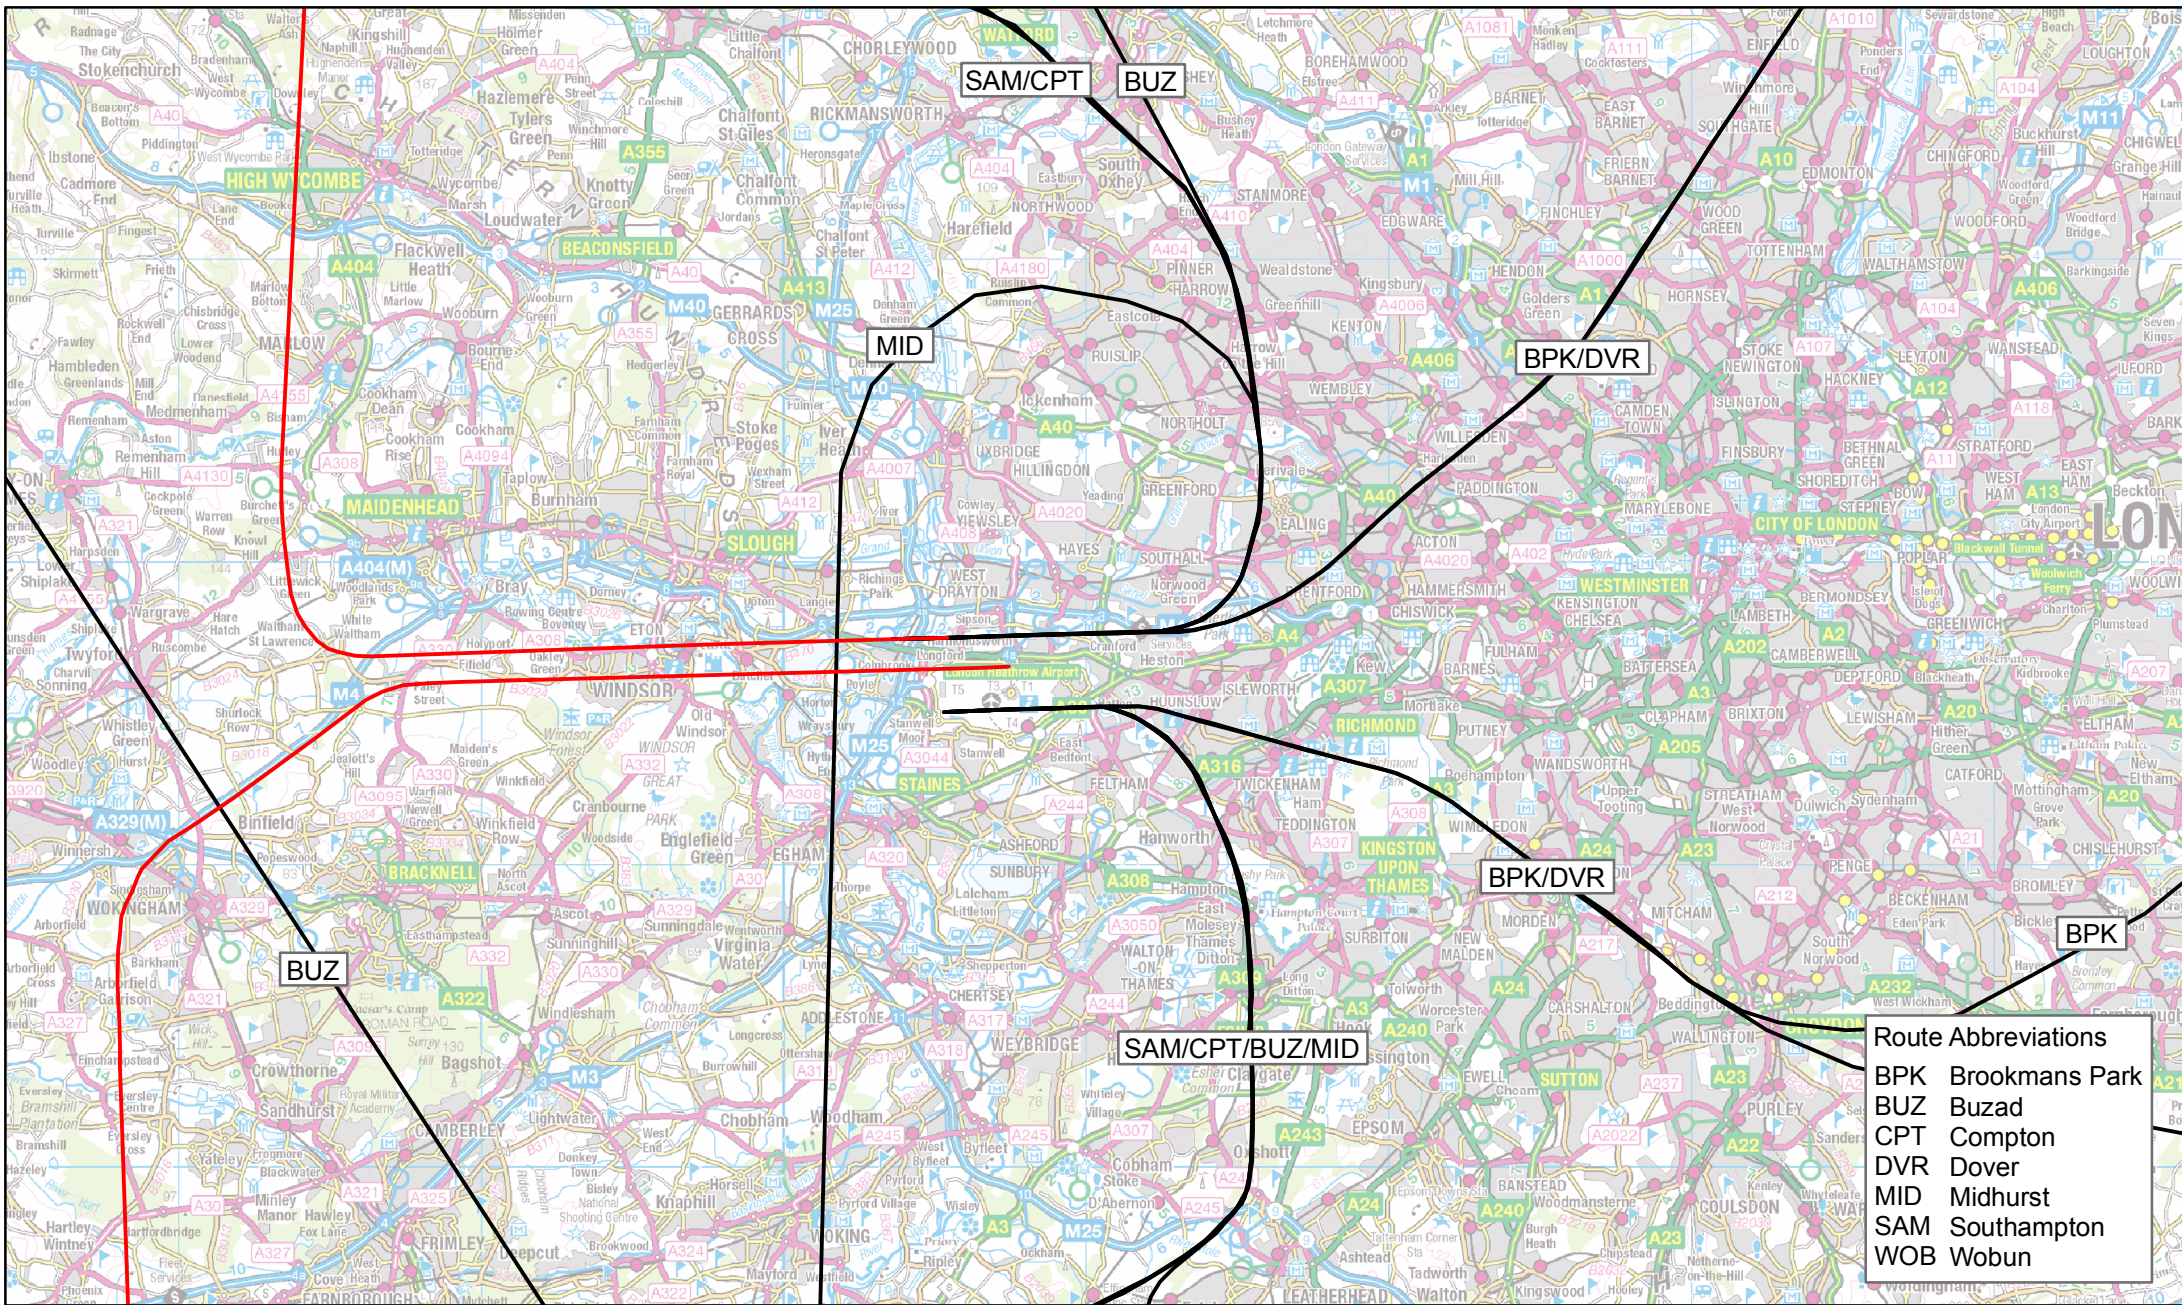

Legend
 — Departure routes
 — Arrival routes

Route Abbreviations	
BPK	Brookmans Park
BUZ	Buzad
CPT	Compton
DVR	Dover
MID	Midhurst
SAM	Southampton
WOB	Wobun

Indicative departure and arrival routes for Heathrow Airport North West Runway
 Minimise Total Affected (H-3R-T)
 Mode: Westerly, MDL

Legend	
	Departure routes
	Arrival routes

Route Abbreviations	
BPK	Brookmans Park
BUZ	Buzad
CPT	Compton
DVR	Dover
MID	Midhurst
SAM	Southampton
WOB	Wobun

Indicative departure and arrival routes for Heathrow Airport North West Runway
 Minimise Total Affected (H-3R-T)
 Mode: Westerly, LDM

Legend	
	Departure routes
	Arrival routes

Route Abbreviations	
BPK	Brookmans Park
BUZ	Buzad
CPT	Compton
DVR	Dover
MID	Midhurst
SAM	Southampton
WOB	Wobun

Legend	
	Departure routes
	Arrival routes

Indicative departure and arrival routes for Heathrow Airport North West Runway
 Minimise Total Affected (H-3R-T)
 Mode: Westerly, DLM

Route Abbreviations	
BPK	Brookmans Park
BUZ	Buzad
CPT	Compton
DVR	Dover
MID	Midhurst
SAM	Southampton
WOB	Wobun

Indicative departure and arrival routes for Heathrow Airport North West Runway
 Minimise Total Affected (H-3R-T)
 Mode: Easterly, MLD