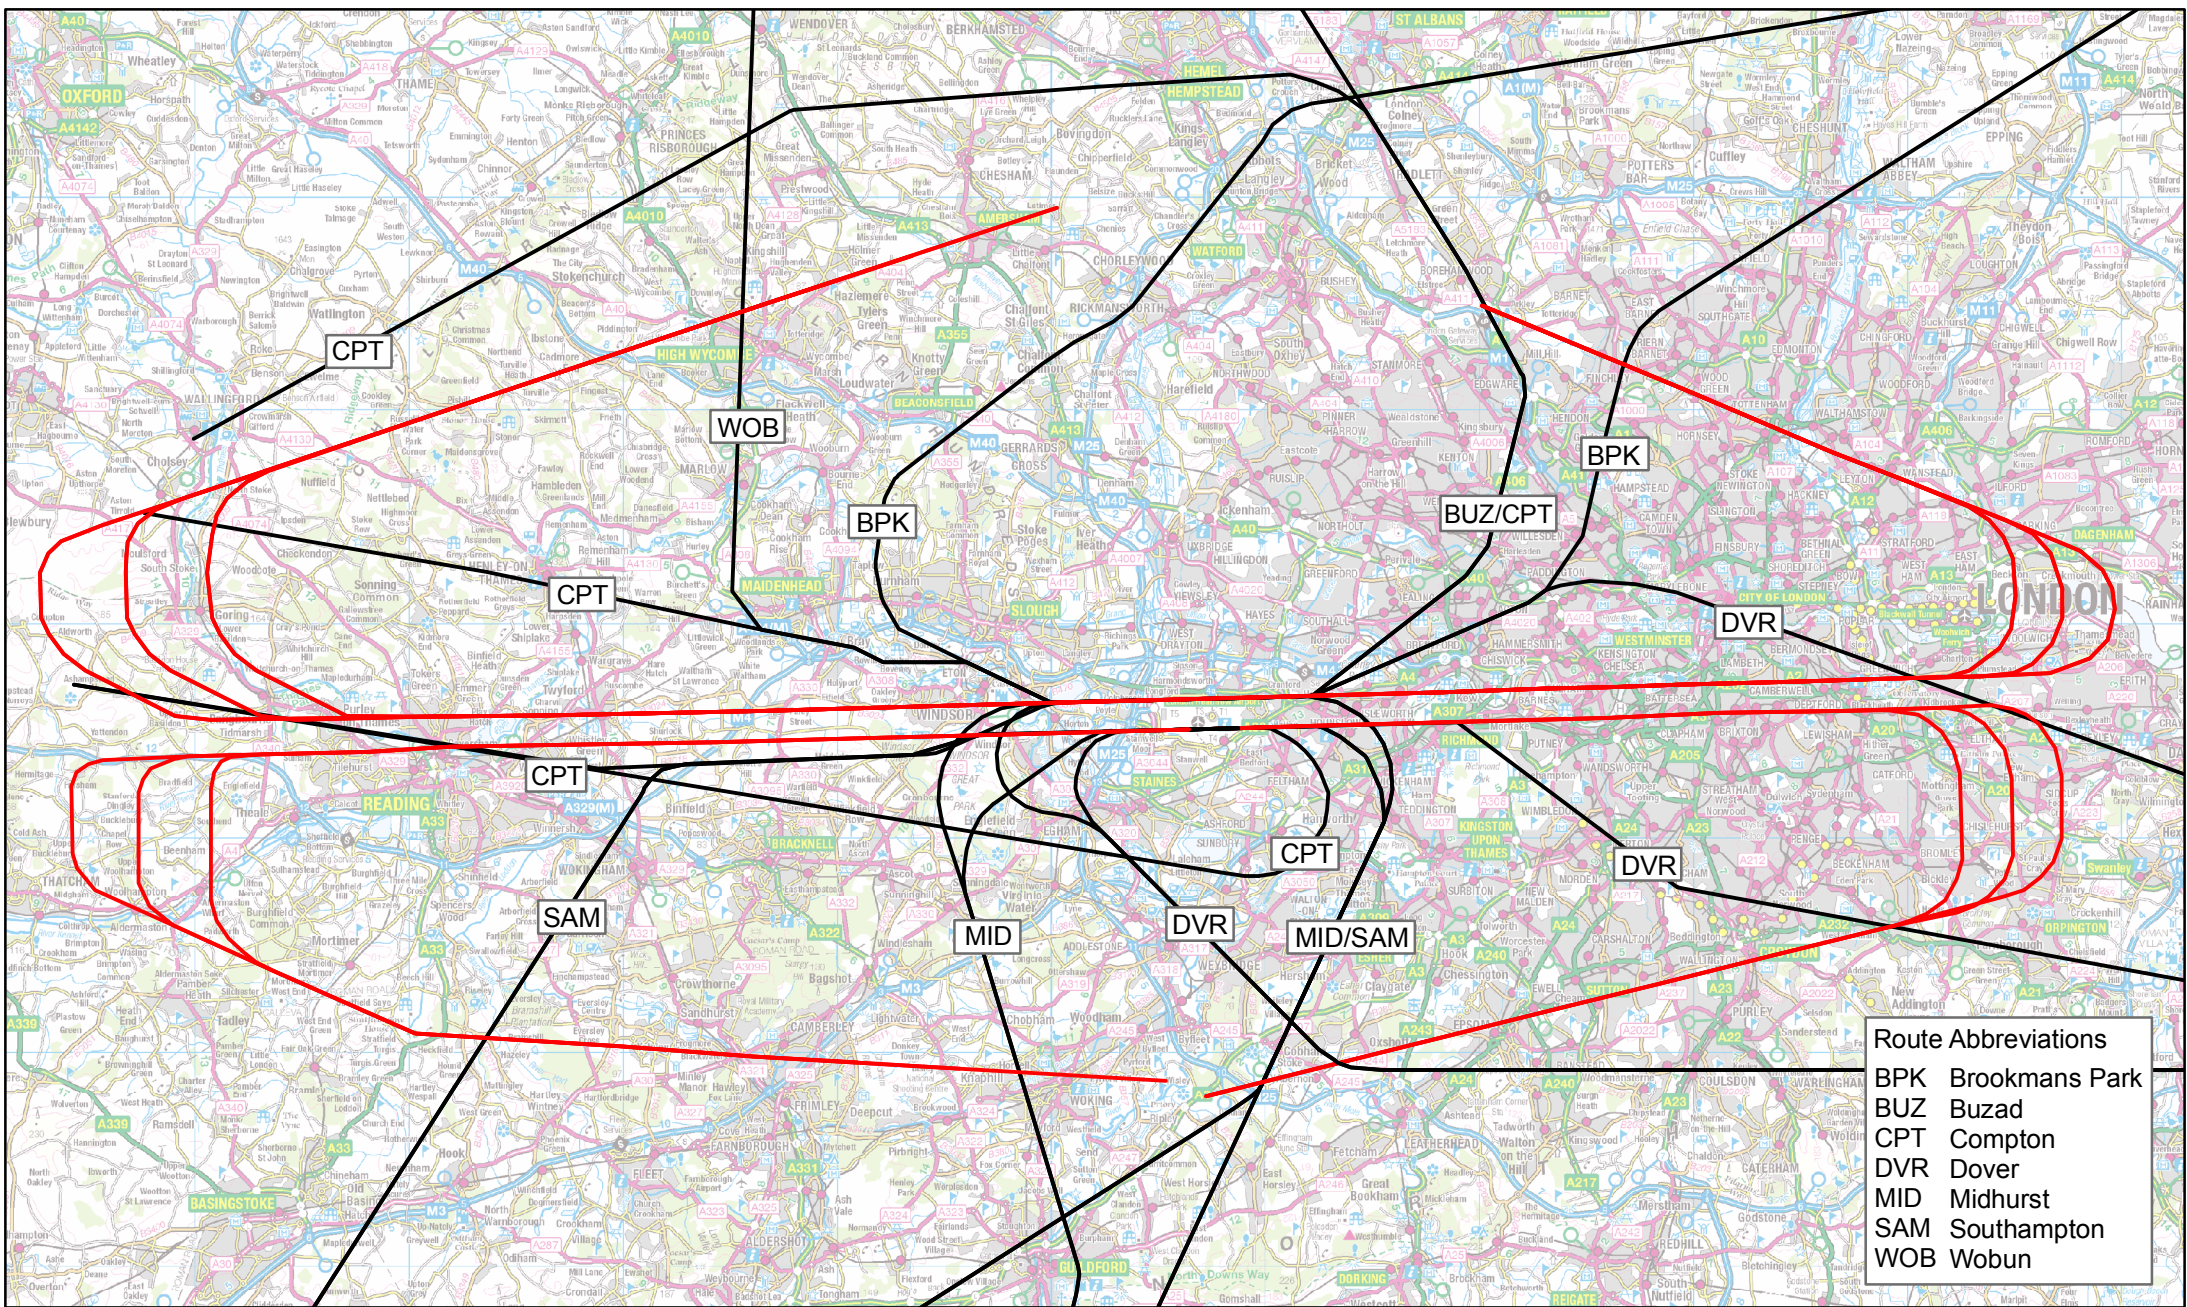

Indicative departure and arrival routes for Heathrow Airport North West Runway
 Minimise Total Affected (H-3R-T)
 Mode: Easterly, LDM

Route Abbreviations	
BPK	Brookmans Park
BUZ	Buzad
CPT	Compton
DVR	Dover
MID	Midhurst
SAM	Southampton
WOB	Wobun

Indicative departure and arrival routes for Heathrow Airport North West Runway
 Minimise Total Affected (H-3R-T)
 Mode: Easterly, DLM

- Legend**
- Departure routes
 - Arrival routes

Route Abbreviations	
BPK	Brookmans Park
BUZ	Buzad
CPT	Compton
DVR	Dover
MID	Midhurst
SAM	Southampton
WOB	Wobun

Indicative departure and arrival routes for Heathrow Airport Northern Runway Extension
Peak Flow Mode (H-HH-X)

Legend	
	Departure routes
	Arrival routes

Route Abbreviations	
BPK	Brookmans Park
BUZ	Buzad
CPT	Compton
DVR	Dover
MID	Midhurst
SAM	Southampton
WOB	Wobun

Indicative departure and arrival routes for Heathrow Airport Northern Runway Extension
Respite Mode (H-HH-R)

- Legend**
- Departure routes
 - Arrival routes