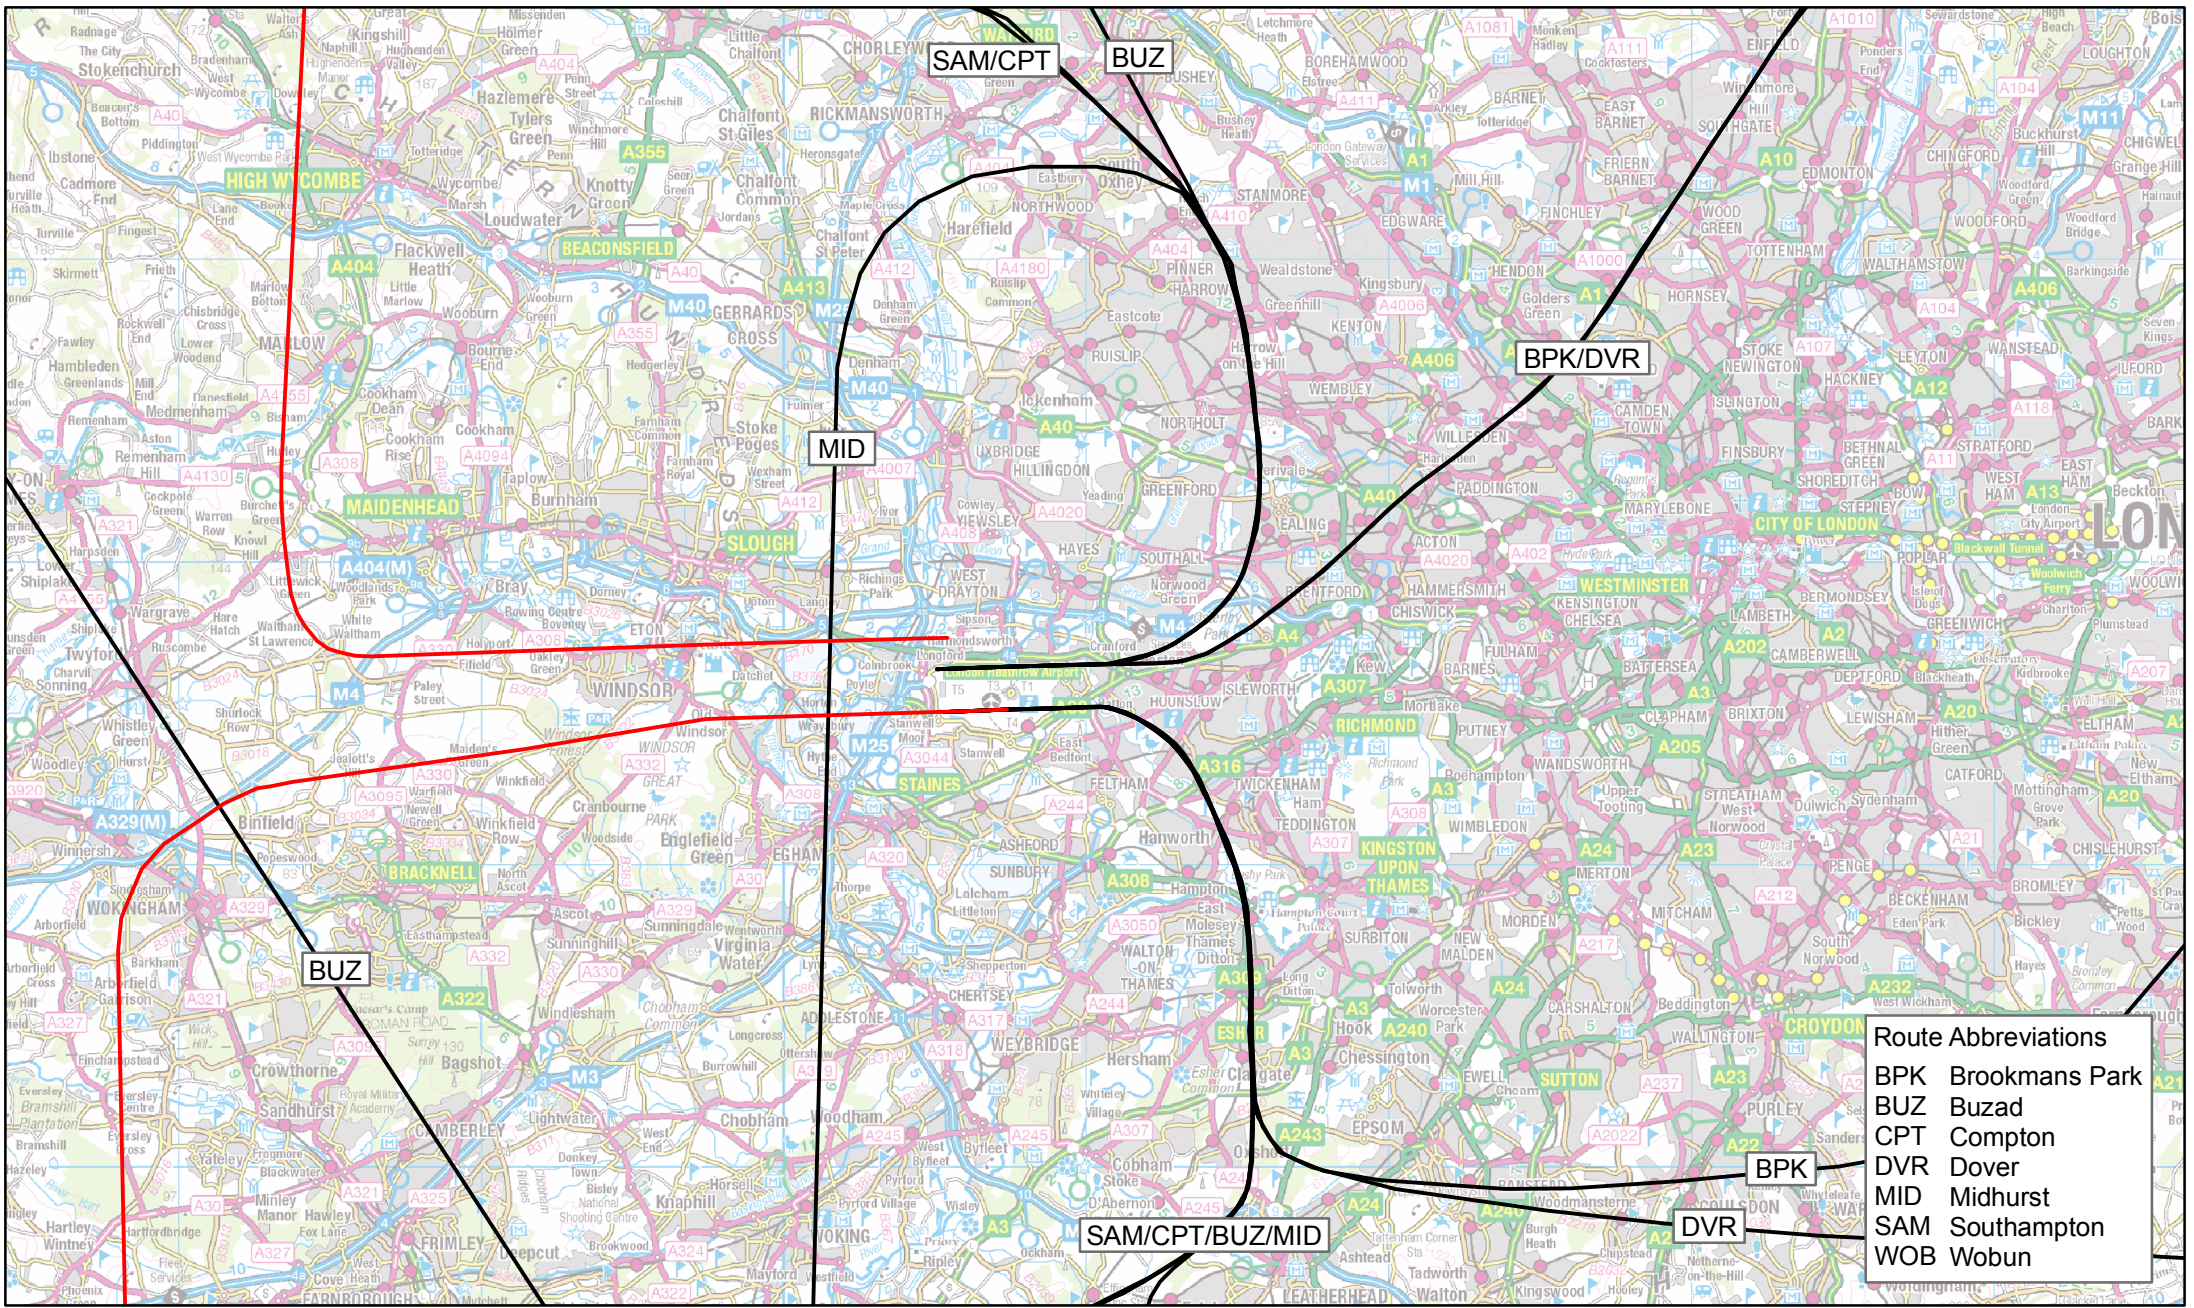

Legend	
	Departure routes
	Arrival routes

Route Abbreviations	
BPK	Brookmans Park
BUZ	Buzad
CPT	Compton
DVR	Dover
MID	Midhurst
SAM	Southampton
WOB	Wobun

Legend	
	Departure routes
	Arrival routes

Indicative departure and arrival routes for Heathrow Airport North West Runway
 Minimise Total Affected (H-3R-T)
 Mode: Westerly, DLM

Route Abbreviations	
BPK	Brookmans Park
BUZ	Buzad
CPT	Compton
DVR	Dover
MID	Midhurst
SAM	Southampton
WOB	Wobun

Indicative departure and arrival routes for Heathrow Airport North West Runway
 Minimise Total Affected (H-3R-T)
 Mode: Easterly, MLD

Legend
 — Departure routes
 — Arrival routes

Route Abbreviations	
BPK	Brookmans Park
BUZ	Buzad
CPT	Compton
DVR	Dover
MID	Midhurst
SAM	Southampton
WOB	Wobun

Legend	
	Departure routes
	Arrival routes

Indicative departure and arrival routes for Heathrow Airport North West Runway
 Minimise Total Affected (H-3R-T)
 Mode: Easterly, MDL