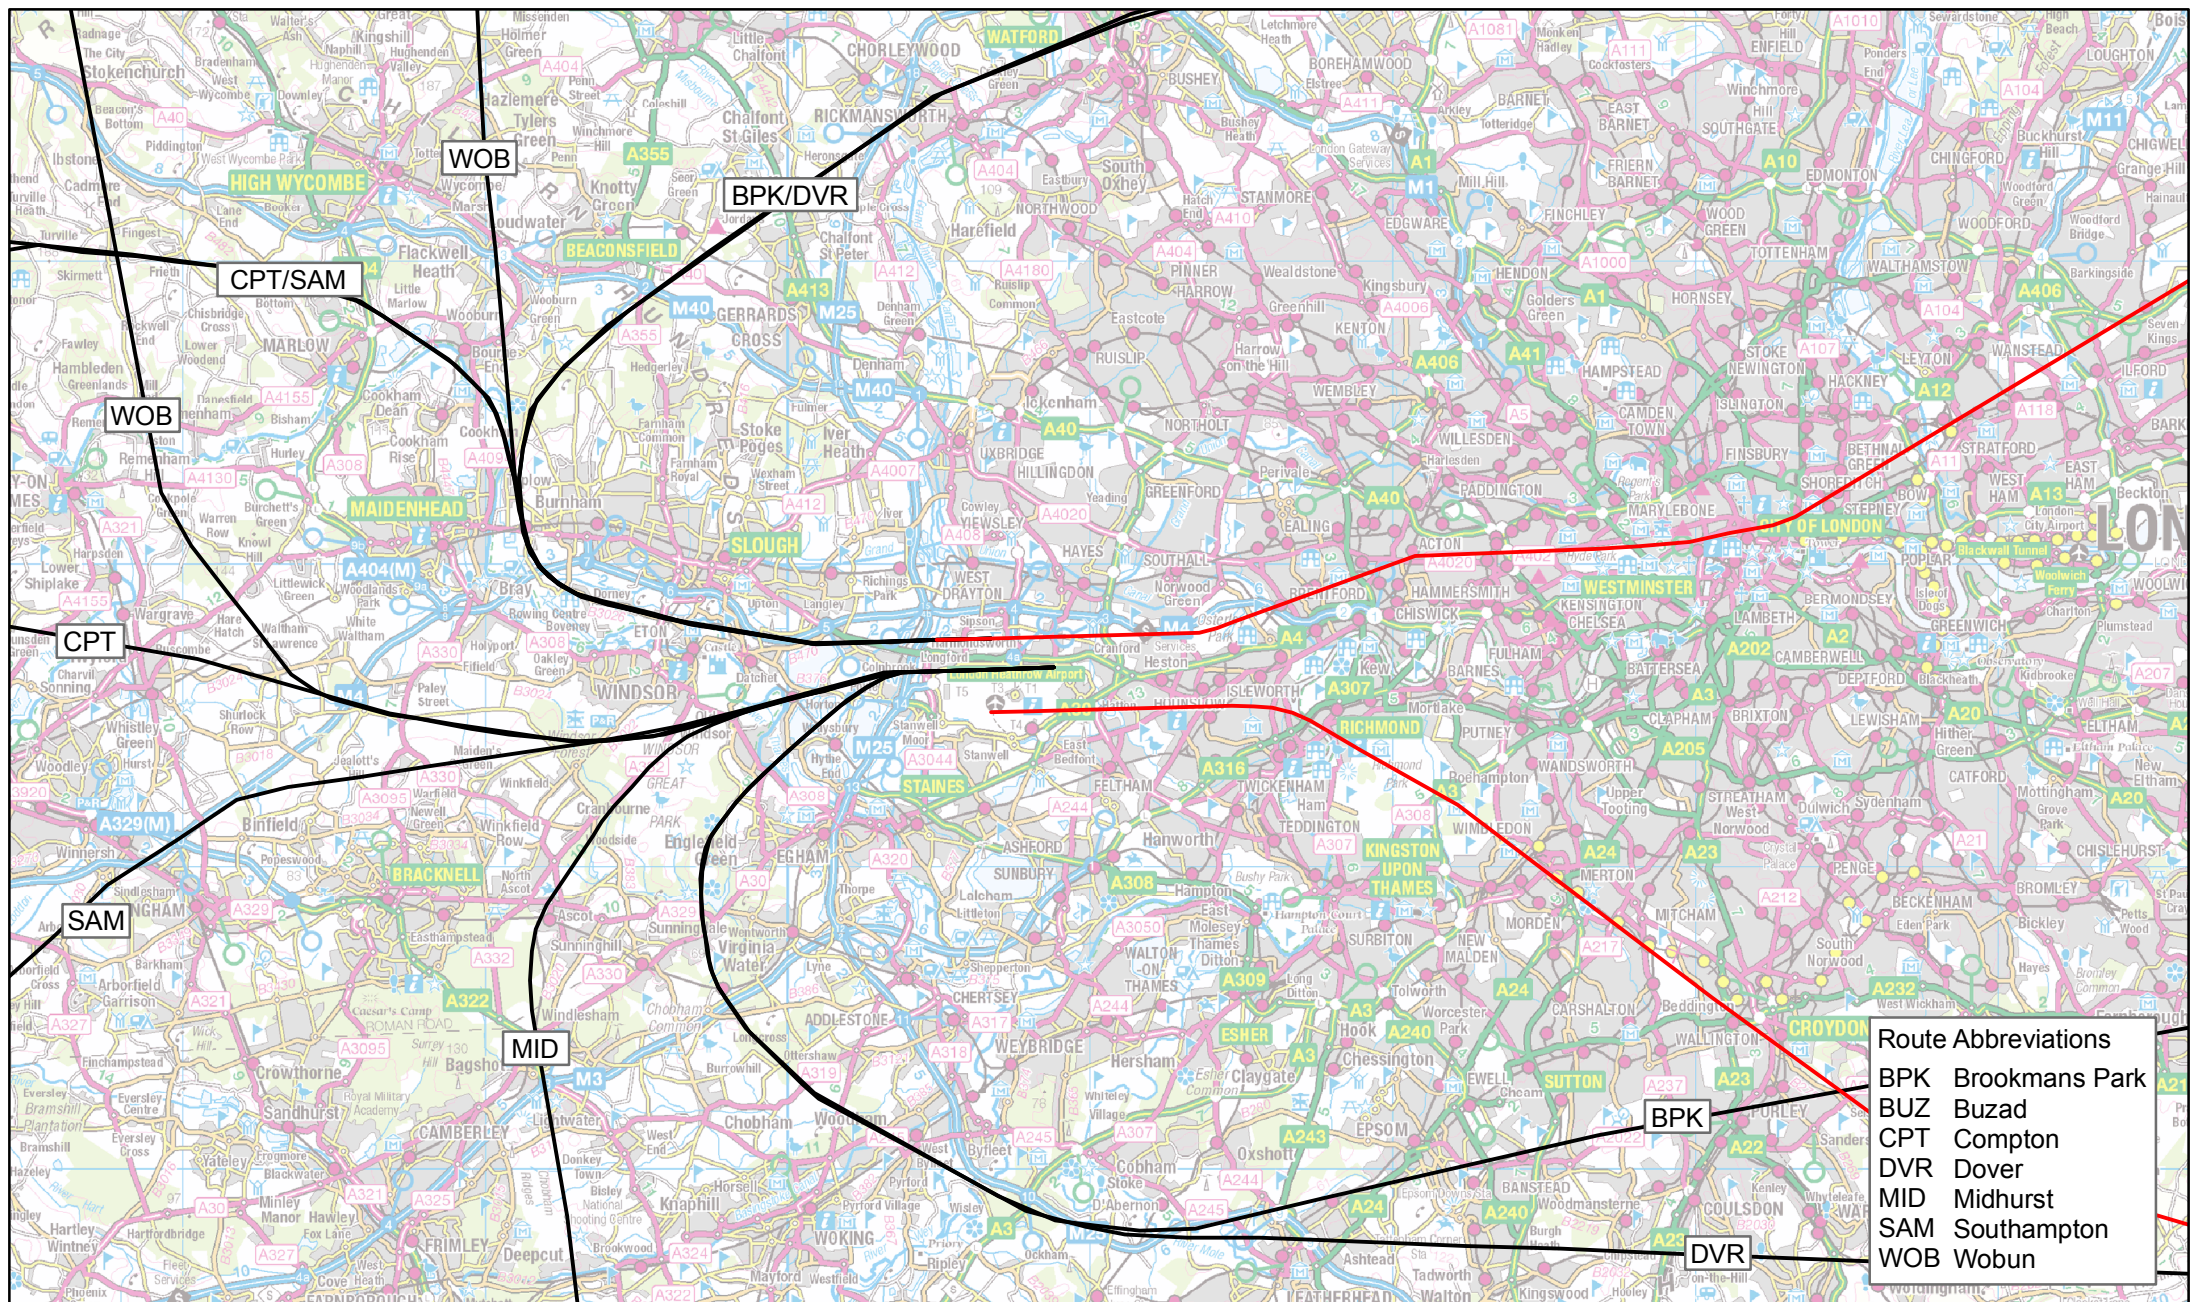

Route Abbreviations	
BPK	Brookmans Park
BUZ	Buzad
CPT	Compton
DVR	Dover
MID	Midhurst
SAM	Southampton
WOB	Wobun

Indicative departure and arrival routes for Heathrow Airport North West Runway
 Minimise Total Affected (H-3R-T)
 Mode: Westerly, MLD

Legend
 — Departure routes
 — Arrival routes

Route Abbreviations	
BPK	Brookmans Park
BUZ	Buzad
CPT	Compton
DVR	Dover
MID	Midhurst
SAM	Southampton
WOB	Wobun

Indicative departure and arrival routes for Heathrow Airport North West Runway
 Minimise Total Affected (H-3R-T)
 Mode: Westerly, MDL

Legend	
	Departure routes
	Arrival routes

Route Abbreviations	
BPK	Brookmans Park
BUZ	Buzad
CPT	Compton
DVR	Dover
MID	Midhurst
SAM	Southampton
WOB	Wobun

Indicative departure and arrival routes for Heathrow Airport North West Runway
 Minimise Total Affected (H-3R-T)
 Mode: Westerly, LDM

Legend	
	Departure routes
	Arrival routes

Route Abbreviations	
BPK	Brookmans Park
BUZ	Buzad
CPT	Compton
DVR	Dover
MID	Midhurst
SAM	Southampton
WOB	Wobun

Legend	
	Departure routes
	Arrival routes

Indicative departure and arrival routes for Heathrow Airport North West Runway
 Minimise Total Affected (H-3R-T)
 Mode: Westerly, DLM