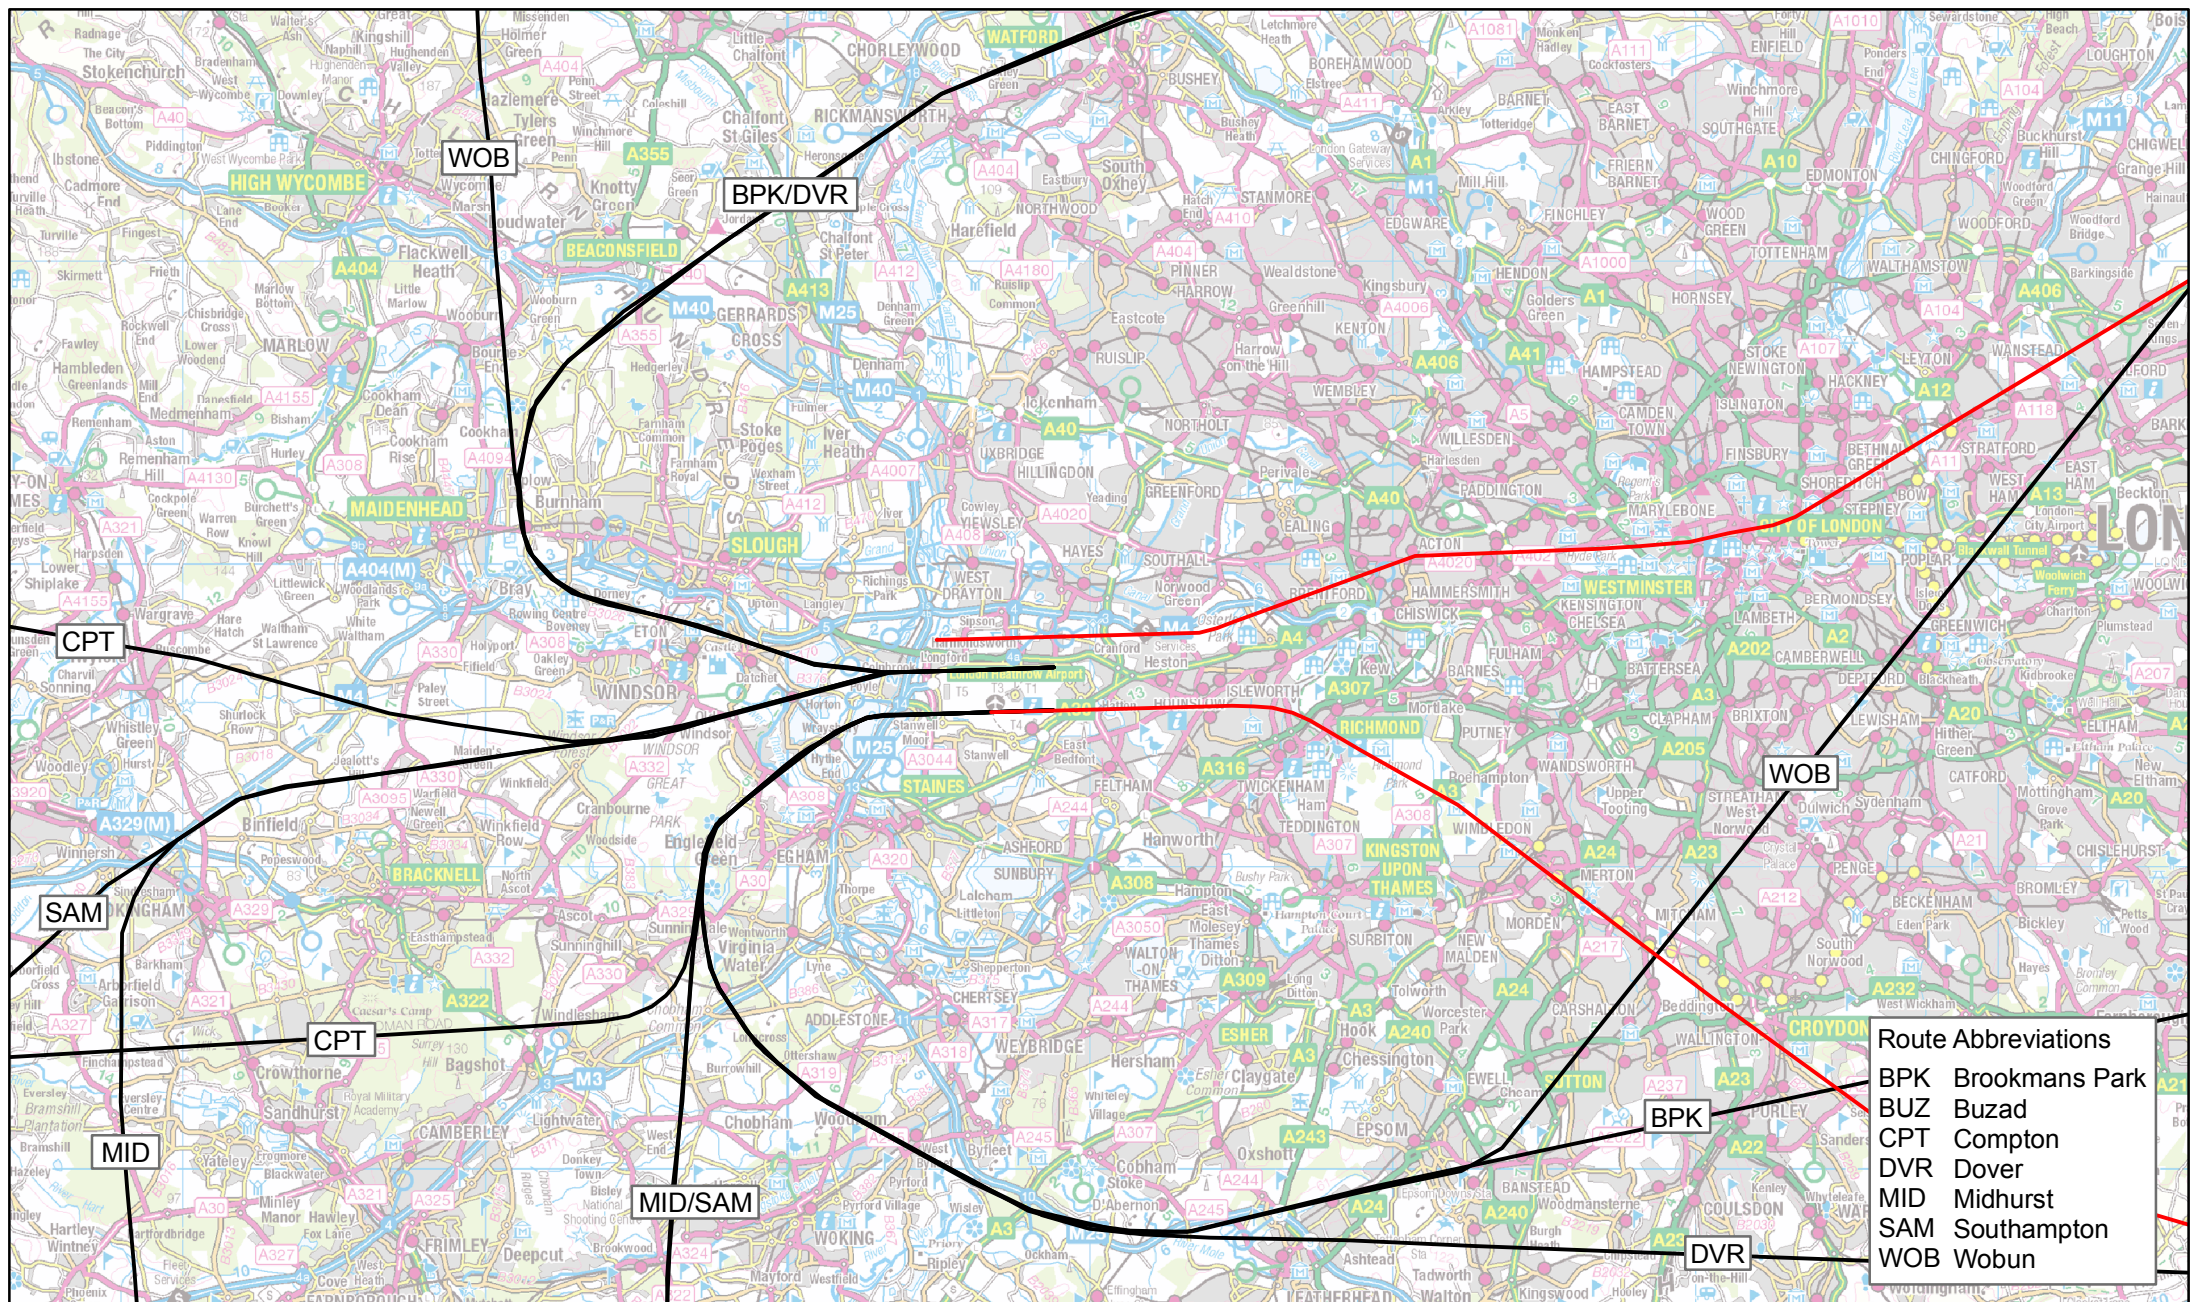

Route Abbreviations	
BPK	Brookmans Park
BUZ	Buzad
CPT	Compton
DVR	Dover
MID	Midhurst
SAM	Southampton
WOB	Wobun

Indicative departure and arrival routes for Heathrow Airport North West Runway
 Minimise Total Affected (H-3R-T)
 Mode: Westerly, MLD

Legend
 — Departure routes
 — Arrival routes

Route Abbreviations	
BPK	Brookmans Park
BUZ	Buzad
CPT	Compton
DVR	Dover
MID	Midhurst
SAM	Southampton
WOB	Wobun

Indicative departure and arrival routes for Heathrow Airport North West Runway
 Minimise Total Affected (H-3R-T)
 Mode: Westerly, MDL

Legend	
	Departure routes
	Arrival routes

Route Abbreviations	
BPK	Brookmans Park
BUZ	Buzad
CPT	Compton
DVR	Dover
MID	Midhurst
SAM	Southampton
WOB	Wobun

Indicative departure and arrival routes for Heathrow Airport North West Runway
 Minimise Total Affected (H-3R-T)
 Mode: Westerly, LDM

Legend	
	Departure routes
	Arrival routes

Route Abbreviations	
BPK	Brookmans Park
BUZ	Buzad
CPT	Compton
DVR	Dover
MID	Midhurst
SAM	Southampton
WOB	Wobun

Legend	
	Departure routes
	Arrival routes

Indicative departure and arrival routes for Heathrow Airport North West Runway
 Minimise Total Affected (H-3R-T)
 Mode: Westerly, DLM