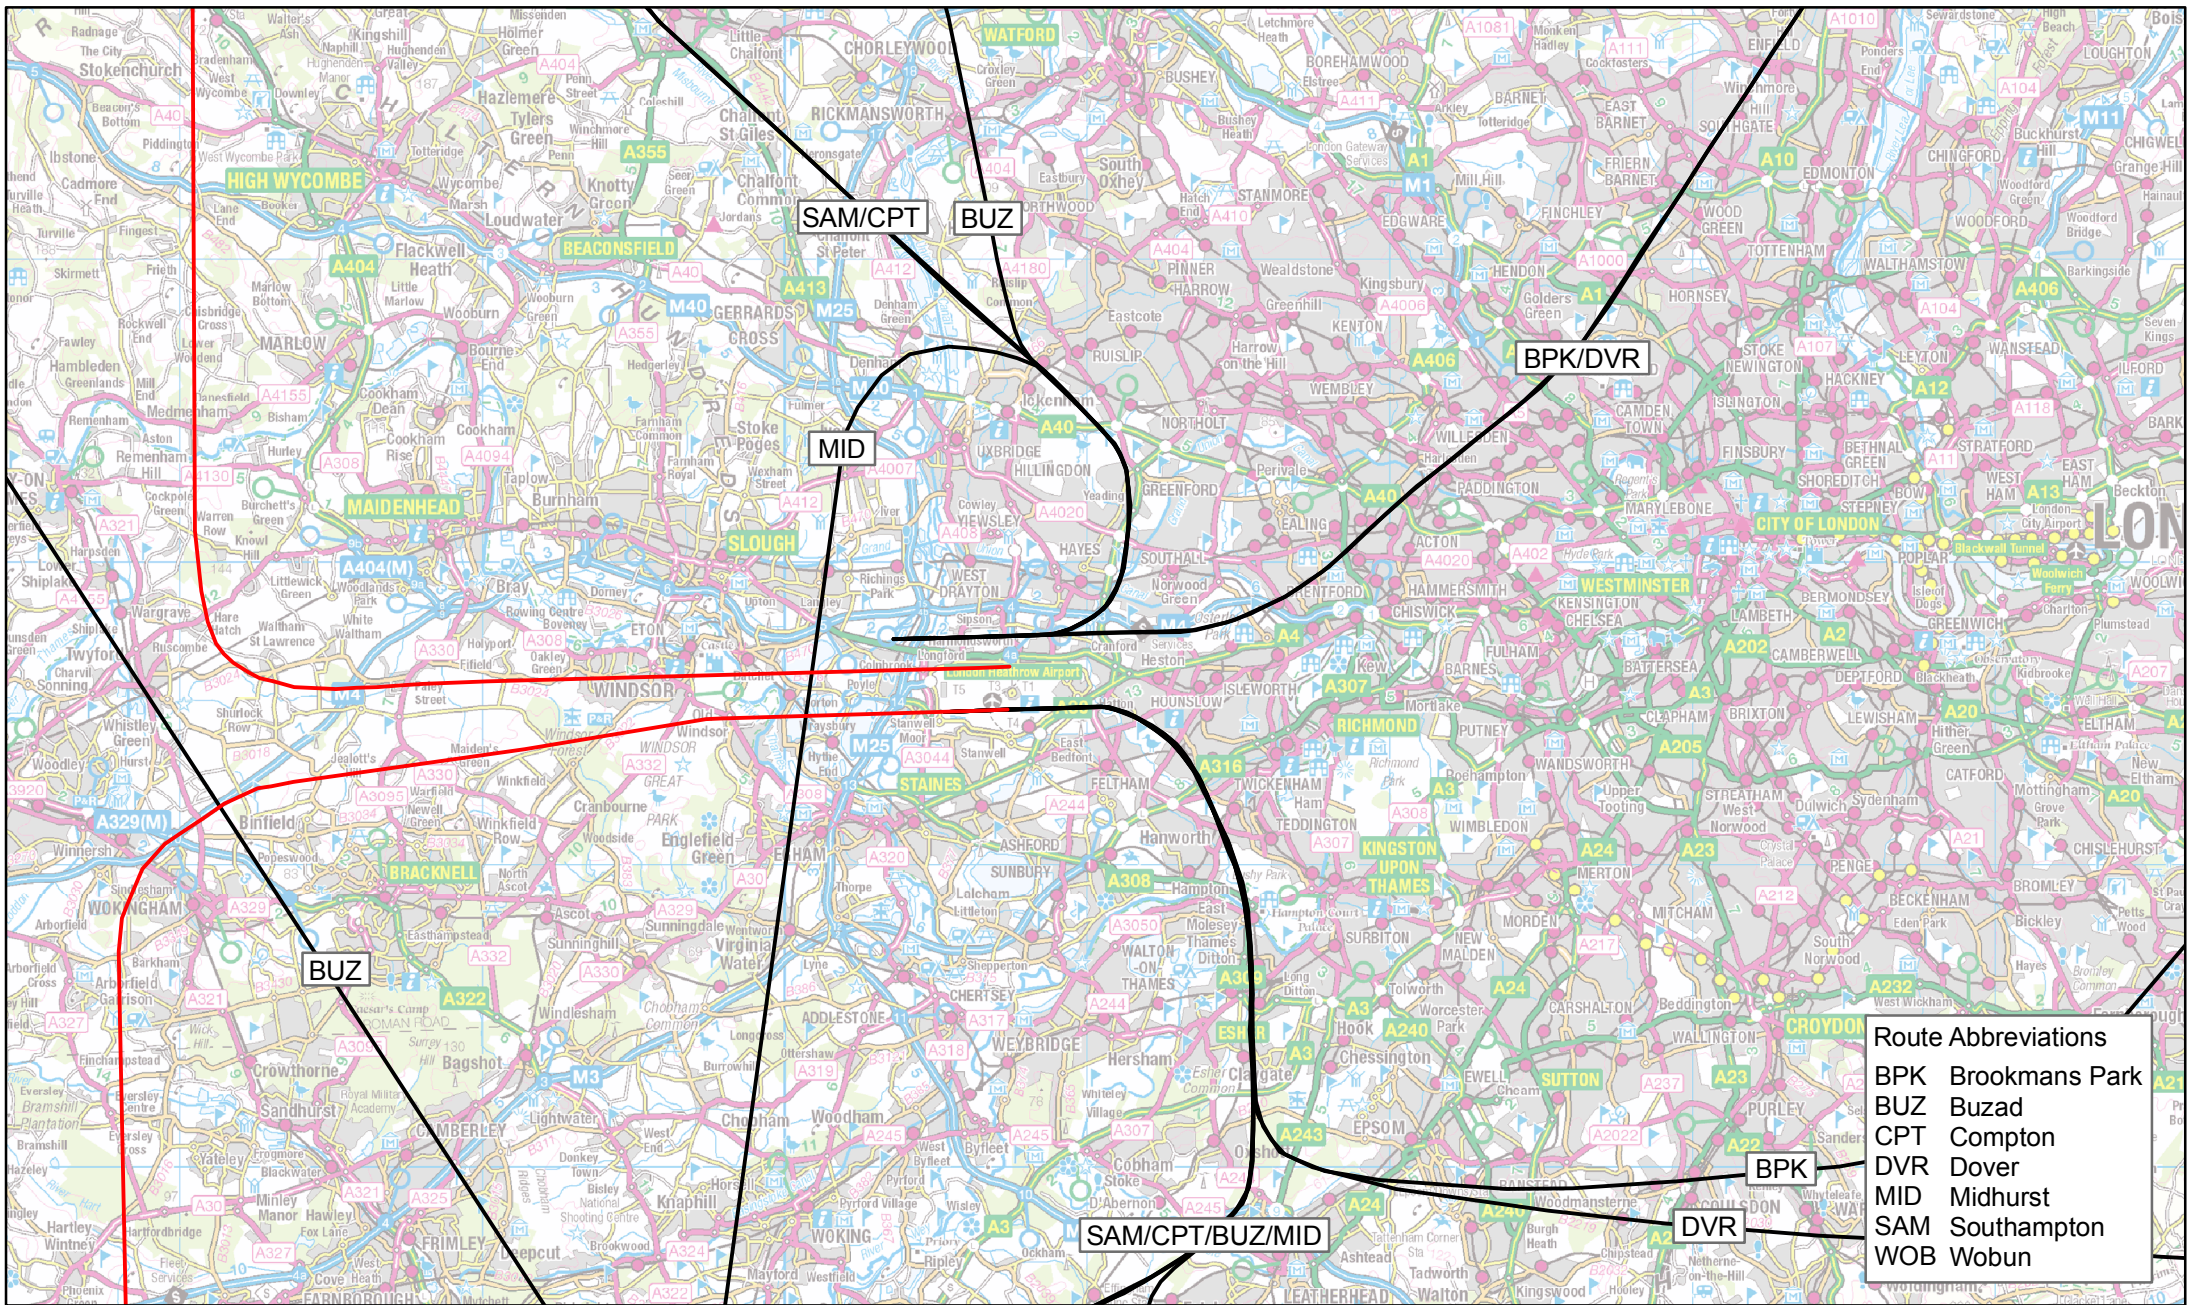

Route Abbreviations	
BPK	Brookmans Park
BUZ	Buzad
CPT	Compton
DVR	Dover
MID	Midhurst
SAM	Southampton
WOB	Wobun

Indicative departure and arrival routes for Heathrow Airport North West Runway
 Minimise Total Affected (H-3R-T)
 Mode: Easterly, MLD

Legend
 — Departure routes
 — Arrival routes

Route Abbreviations	
BPK	Brookmans Park
BUZ	Buzad
CPT	Compton
DVR	Dover
MID	Midhurst
SAM	Southampton
WOB	Wobun

Legend	
	Departure routes
	Arrival routes

Indicative departure and arrival routes for Heathrow Airport North West Runway
 Minimise Total Affected (H-3R-T)
 Mode: Easterly, MDL

Indicative departure and arrival routes for Heathrow Airport North West Runway
 Minimise Total Affected (H-3R-T)
 Mode: Easterly, LDM

Route Abbreviations	
BPK	Brookmans Park
BUZ	Buzad
CPT	Compton
DVR	Dover
MID	Midhurst
SAM	Southampton
WOB	Wobun

Indicative departure and arrival routes for Heathrow Airport North West Runway
 Minimise Total Affected (H-3R-T)
 Mode: Easterly, DLM

- Legend**
- Departure routes
 - Arrival routes

Route Abbreviations	
BPK	Brookmans Park
BUZ	Buzad
CPT	Compton
DVR	Dover
MID	Midhurst
SAM	Southampton
WOB	Wobun