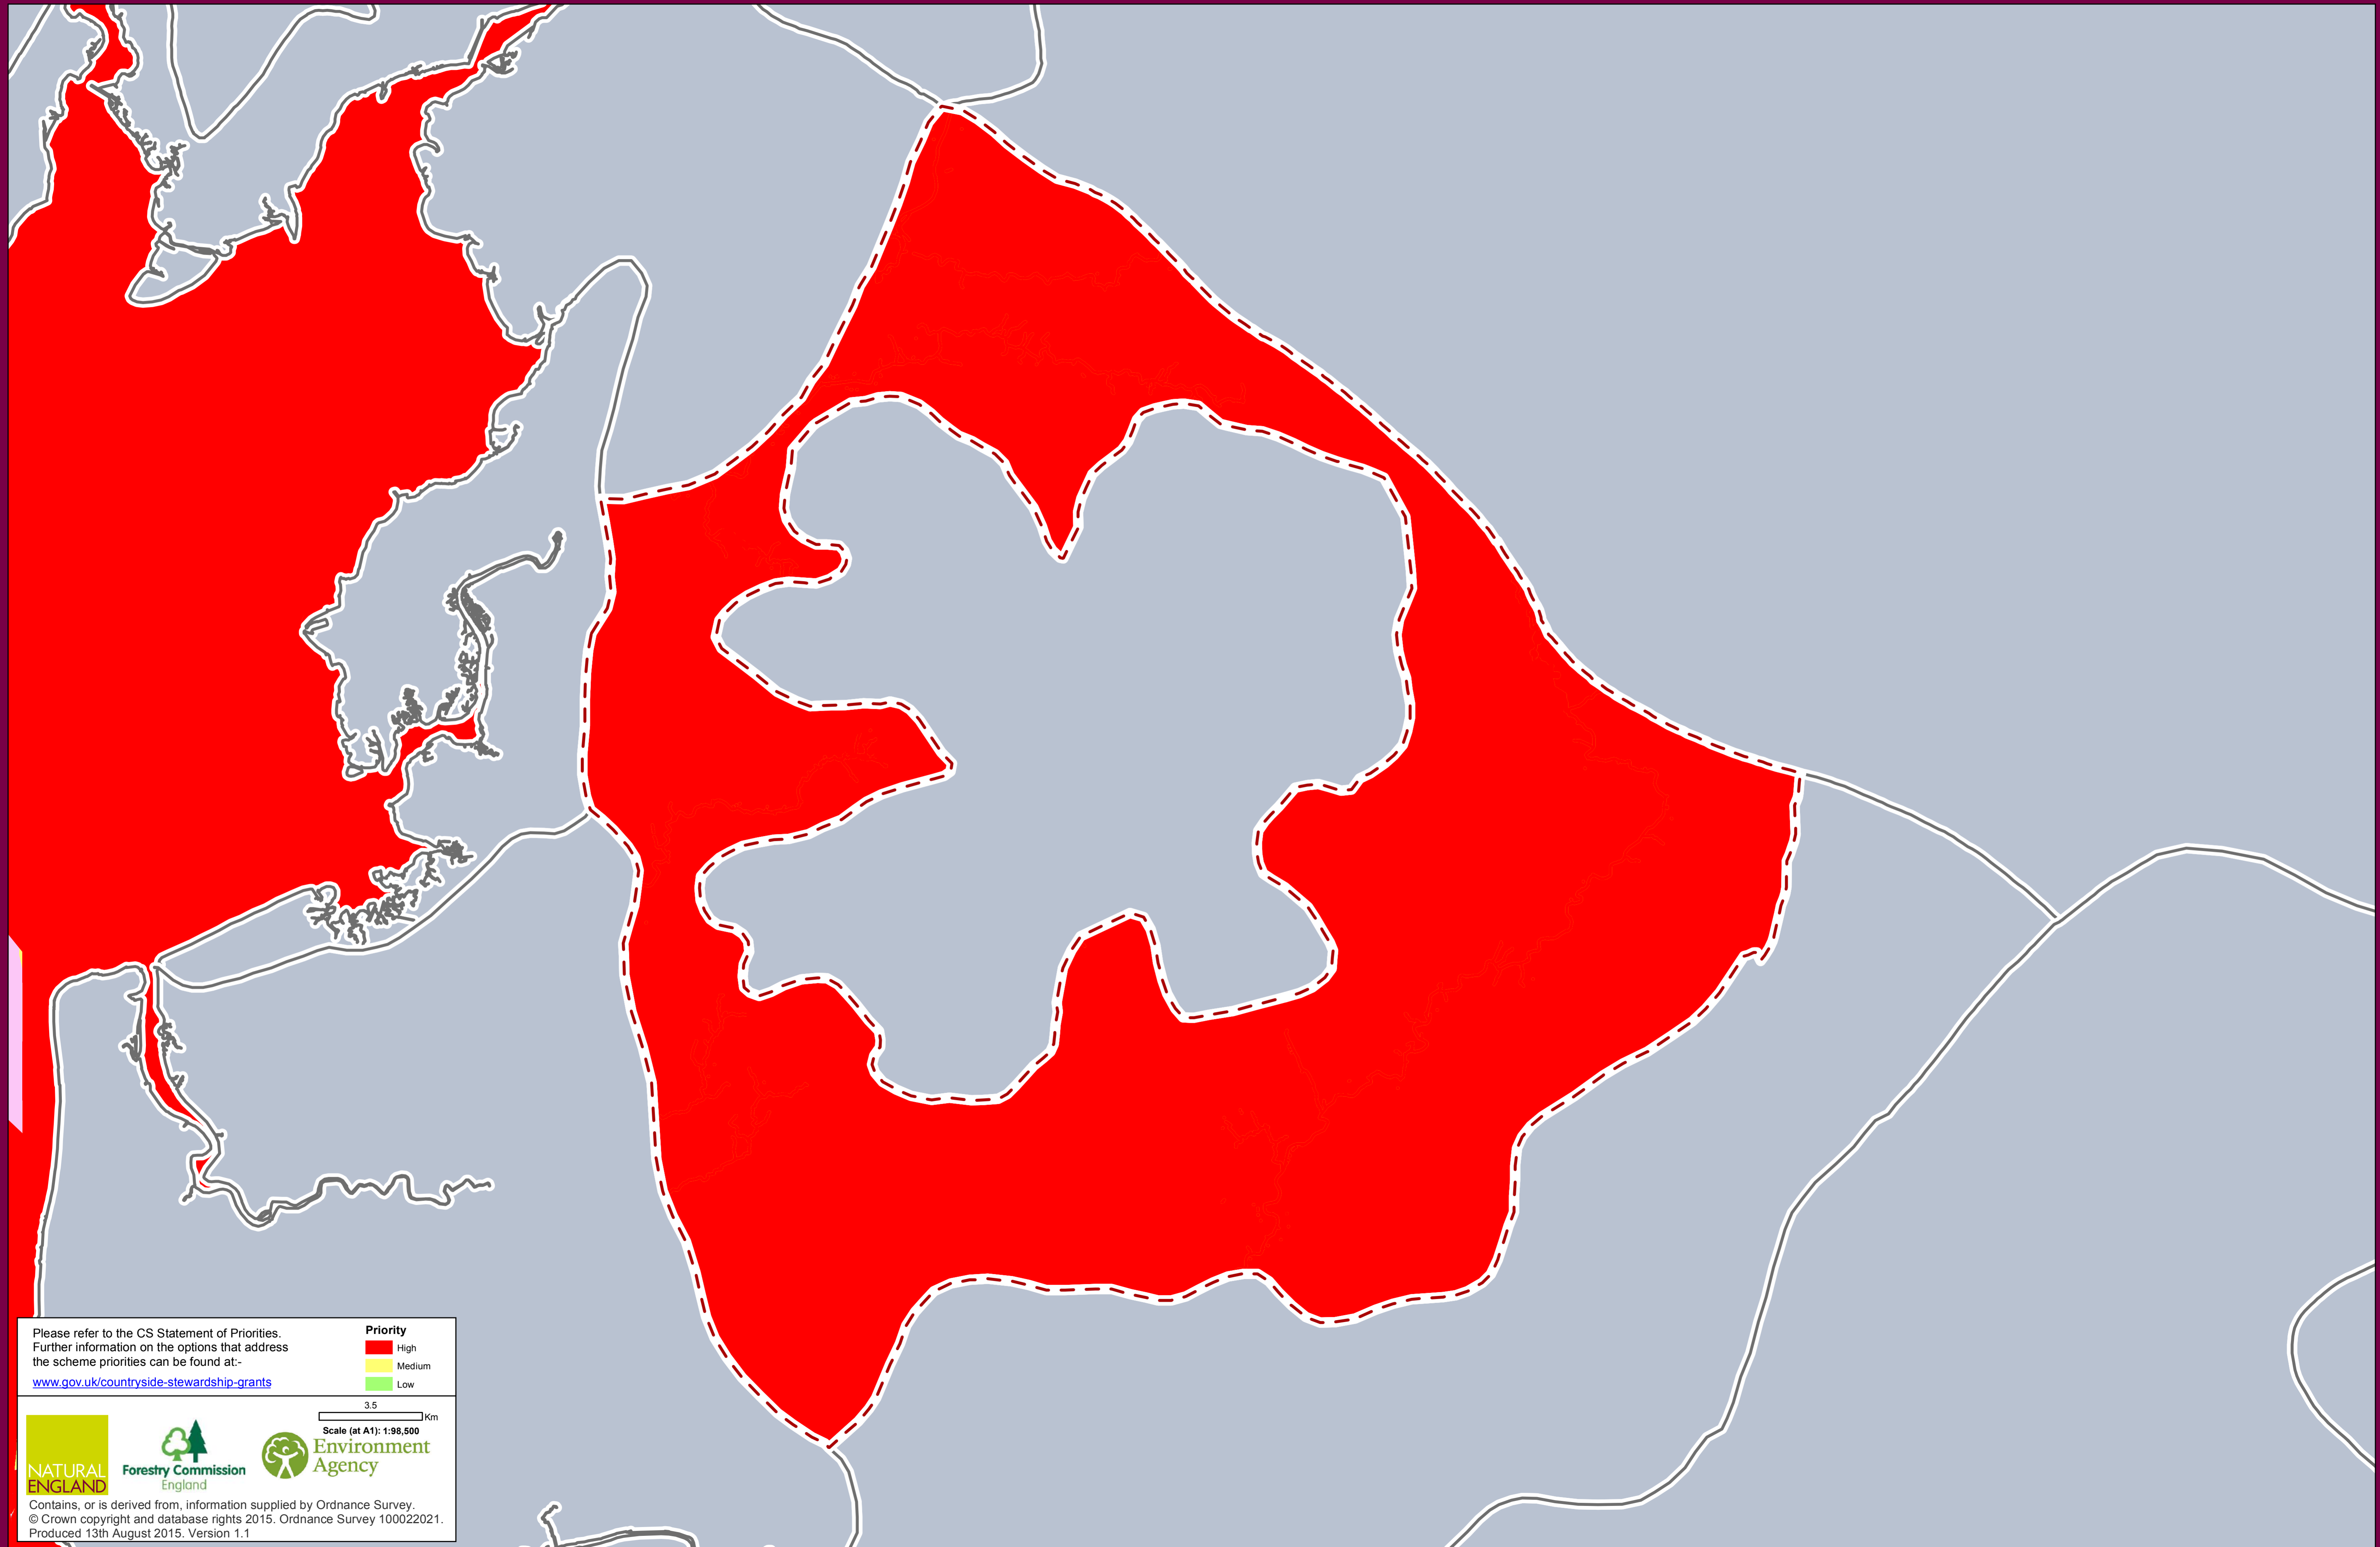

Countryside Stewardship Mid Tier Targeting Priorities

Bowland Fringe and Pendle Hill NCA (33)

Please refer to the CS Statement of Priorities.
Further information on the options that address
the scheme priorities can be found at:-

www.gov.uk/countryside-stewardship-grants

Priority
High
Medium
Low

3.5 Km
Scale (at A1): 1:98,500

Contains, or is derived from, information supplied by Ordnance Survey.
© Crown copyright and database rights 2015. Ordnance Survey 100022021.
Produced 13th August 2015. Version 1.1