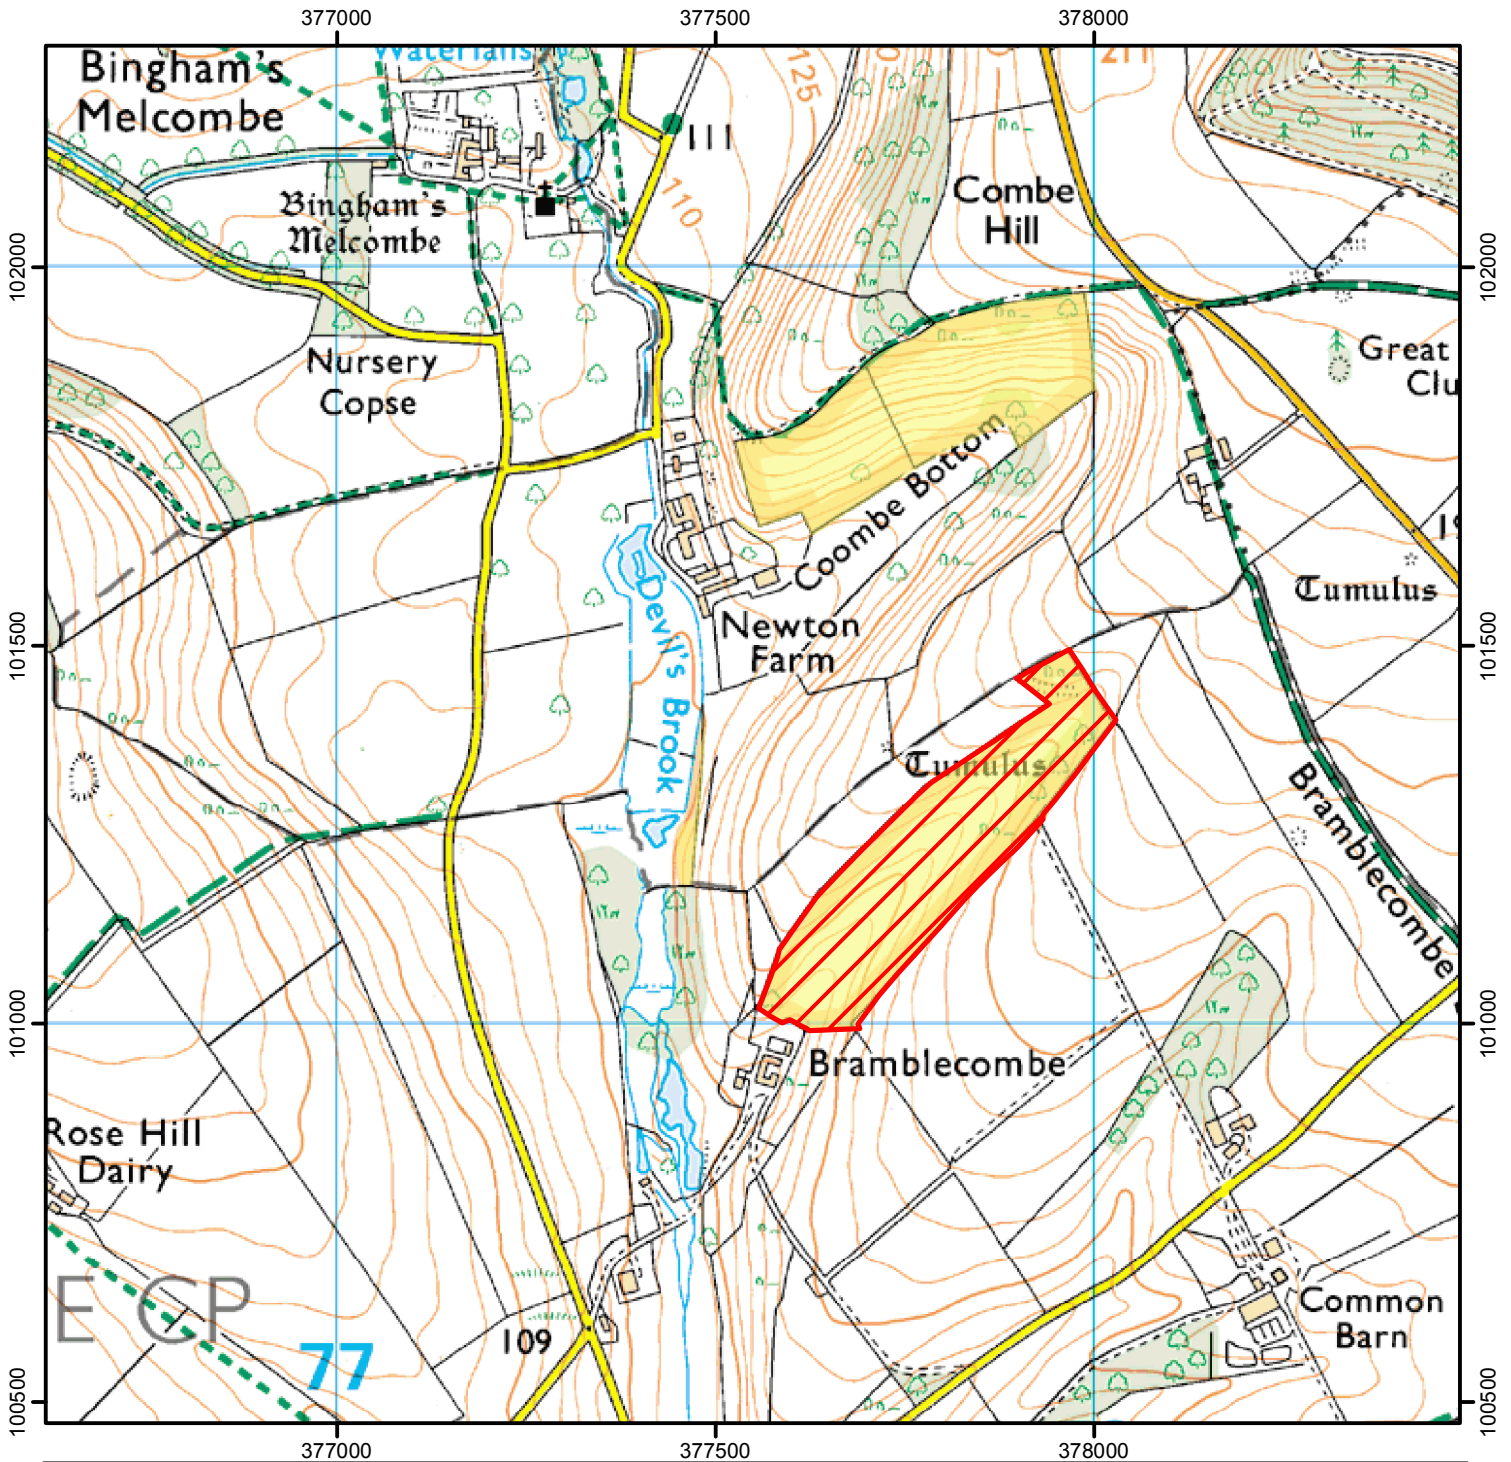

NATURAL ENGLAND

NO DOGS

To avoid danger from cows with calves, dogs are not allowed on the area shown hatched on the map below

This does not affect Public Rights of Way

From 29 October 2015 to 29 October 2021

Case Number: 2009050214

0 100 200 400 600 Metres

© Crown Copyright and database right 2015. All rights reserved.
Ordnance Survey Licence number 100022021.

Restricted Open Access Land

Open Access Land

For more information call the Open Access Contact Centre on 0300 060 2091
or visit our website at www.gov.uk/right-of-way-open-access-land/use-your-right-to-roam