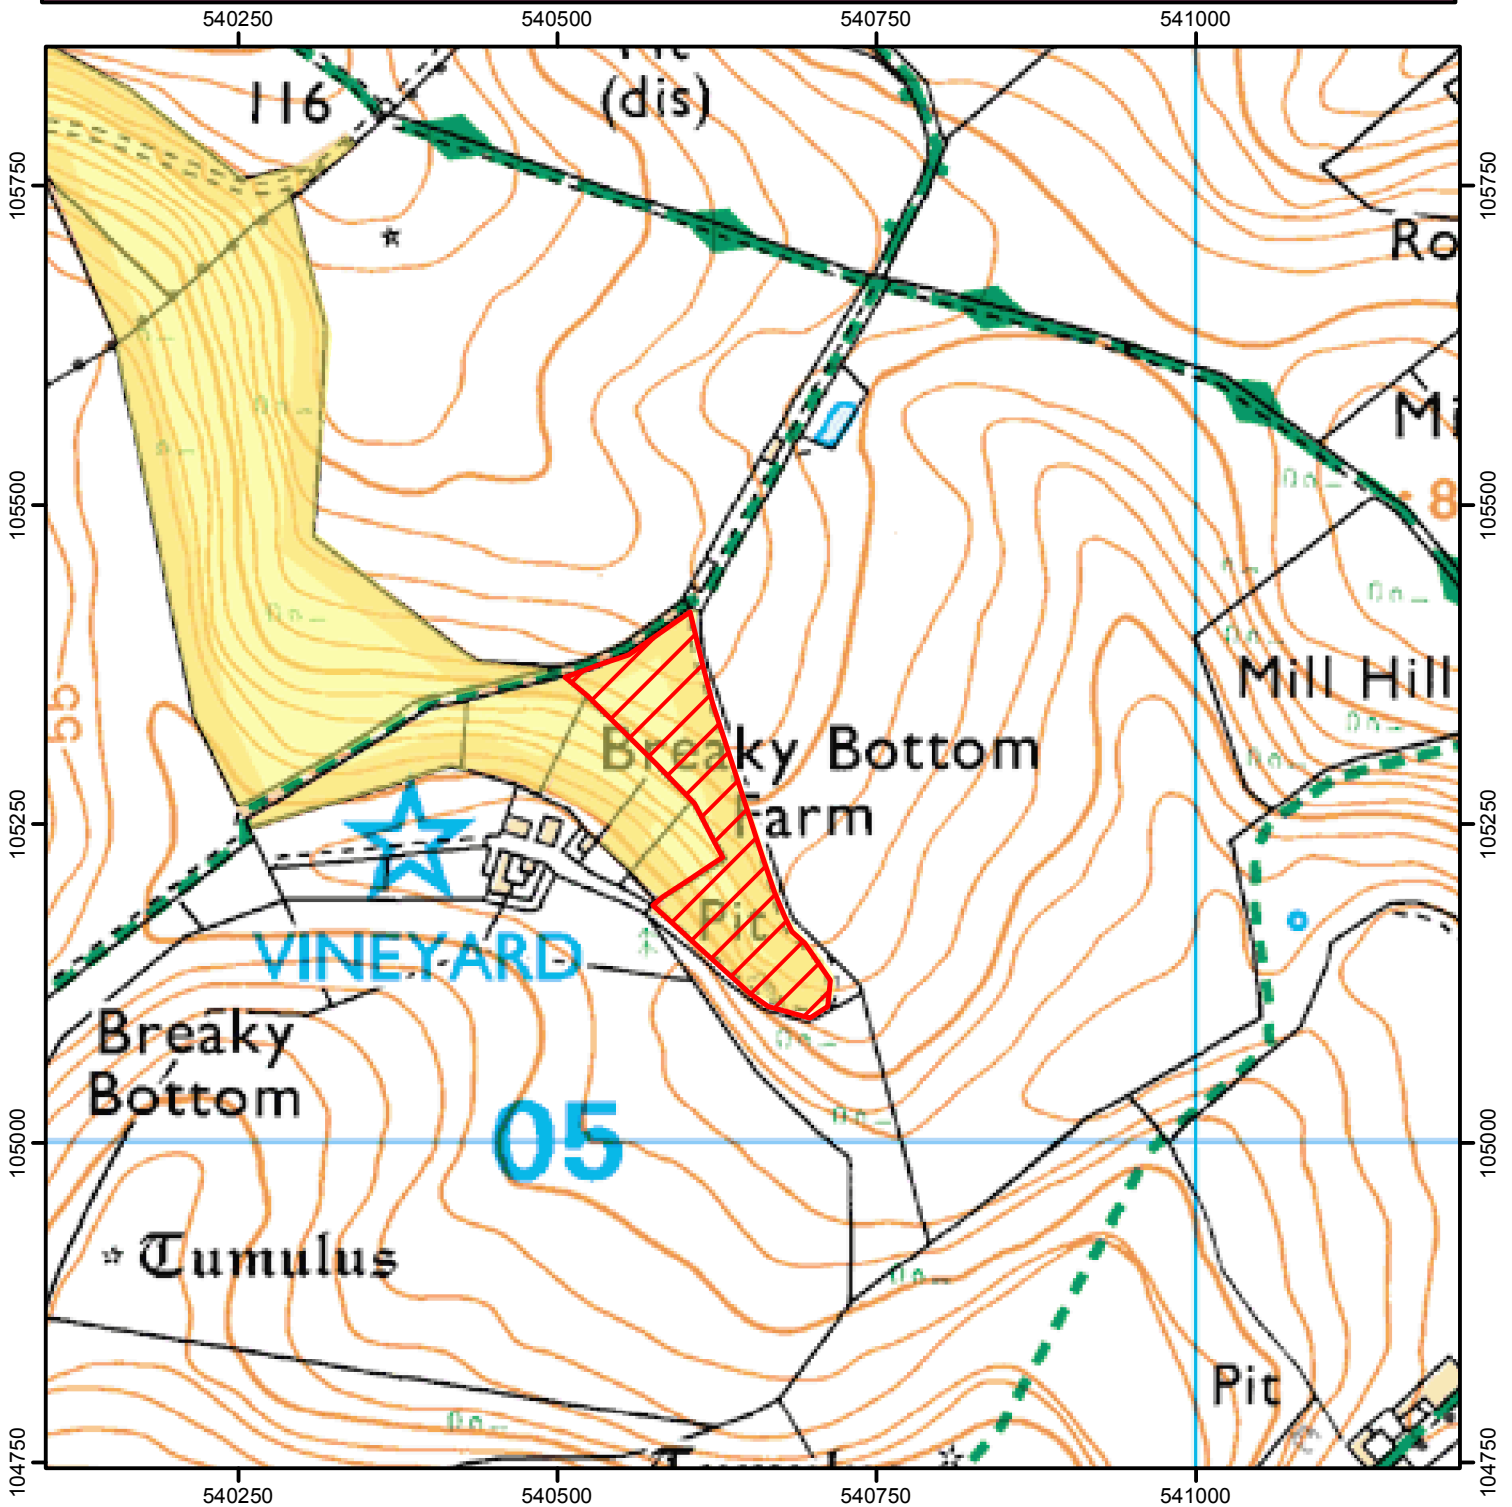

NATURAL ENGLAND

No Open Access

In the interests of public safety, the open access land shown hatched on the map below is closed.

(This does not affect Public Rights of Way)

From 28 April 2015 to 28 April 2021

Case Number : 2005050420

0 100 200 400 Metres

© Crown Copyright and database right 2015. All rights reserved.
Ordnance Survey Licence number 100022021.

Restricted Open Access Land

Open Access Land

For more information call the Open Access Contact Centre on 0300 060 2091
or visit our website at www.gov.uk/right-of-way-open-access-land/use-your-right-to-roam