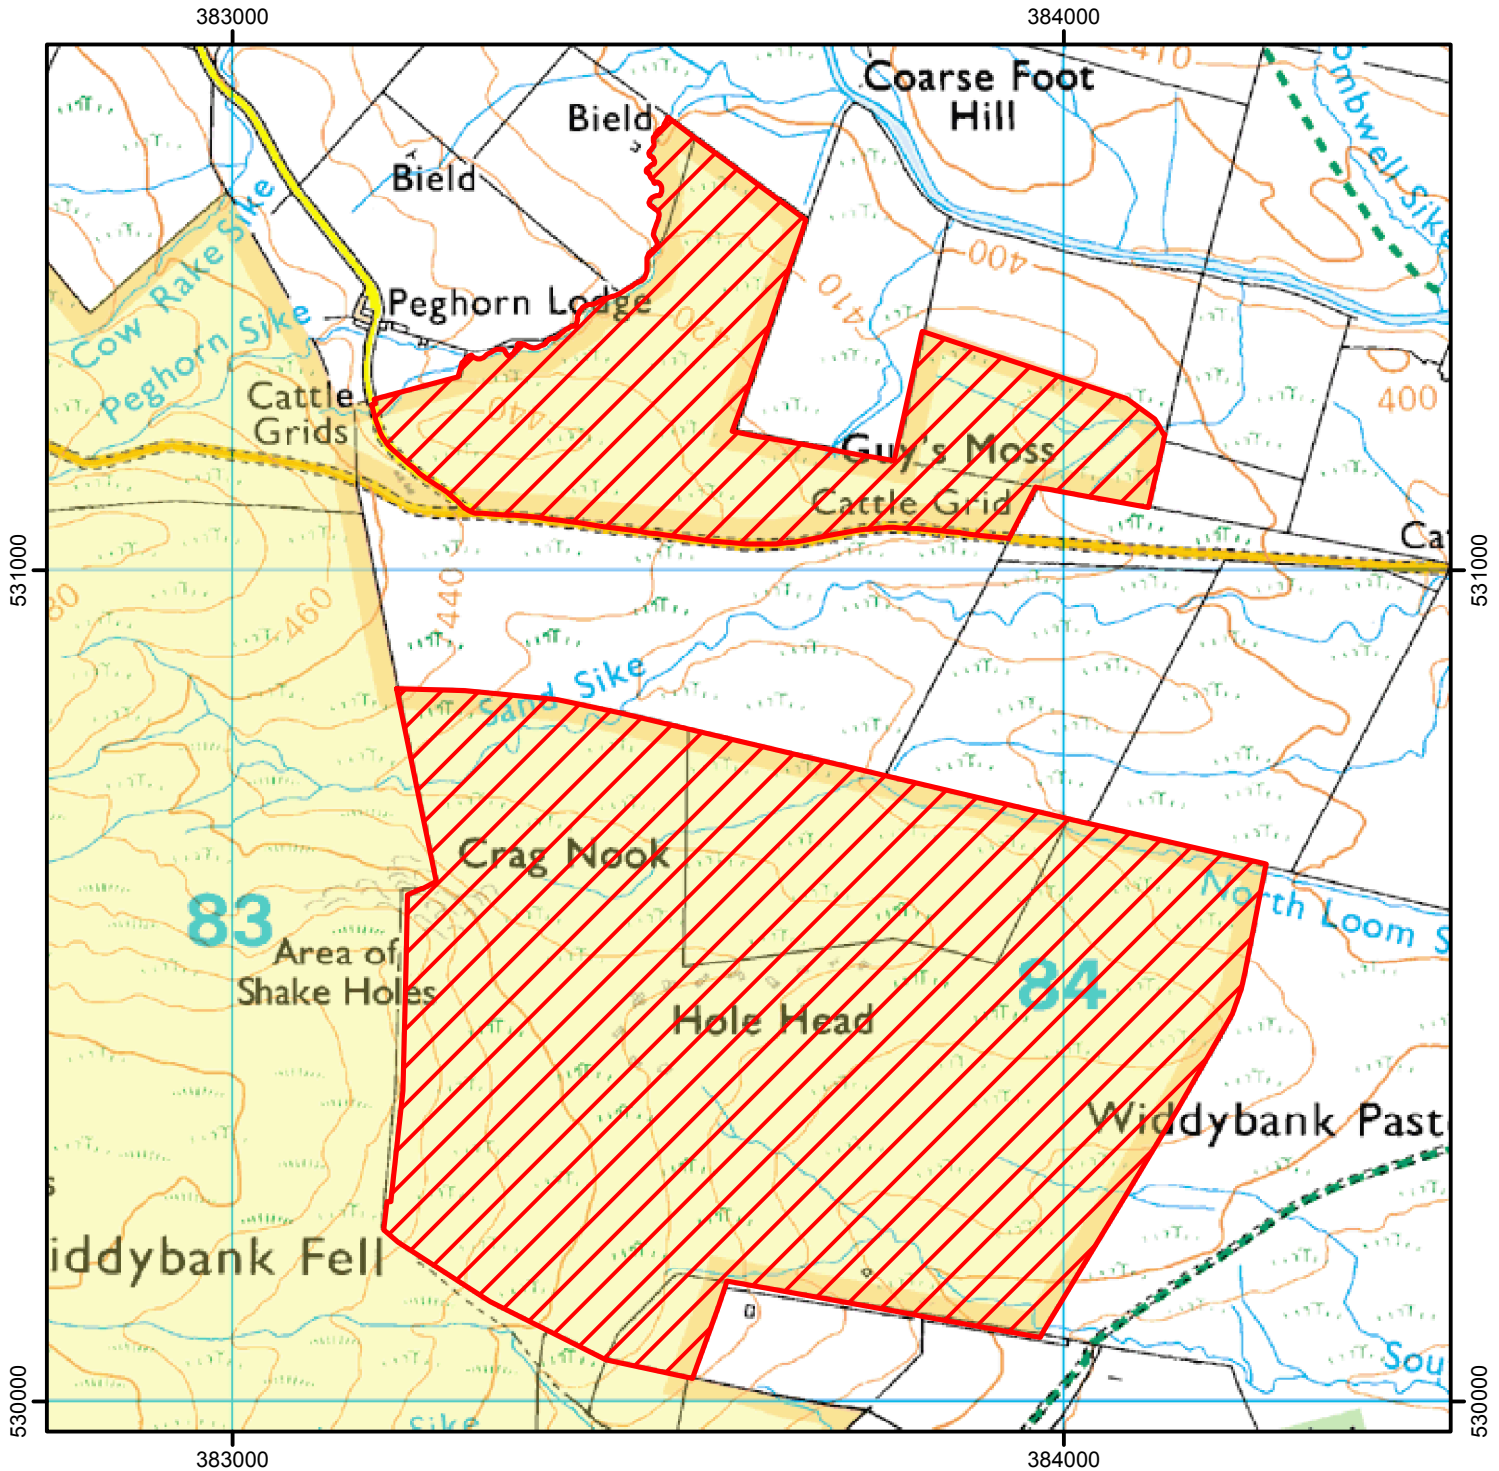

# NO OPEN ACCESS

To protect sensitive wildlife, the open access land shown hatched on the map below is temporarily closed.

From: 01/07/2015 to 30/06/2016

(This does not affect Public Rights of Way)

Case Number: 2005090326

0 100 200 400 600 Metres

© Crown Copyright and database right 2015. Ordnance Survey 100022021

  Restricted Open Access Land

 Open Access Land

For more information call the Open Access Contact Centre on 0300 060 2091 or visit our website at [www.gov.uk/right-of-way-open-access-land/use-your-right-to-roam](http://www.gov.uk/right-of-way-open-access-land/use-your-right-to-roam)