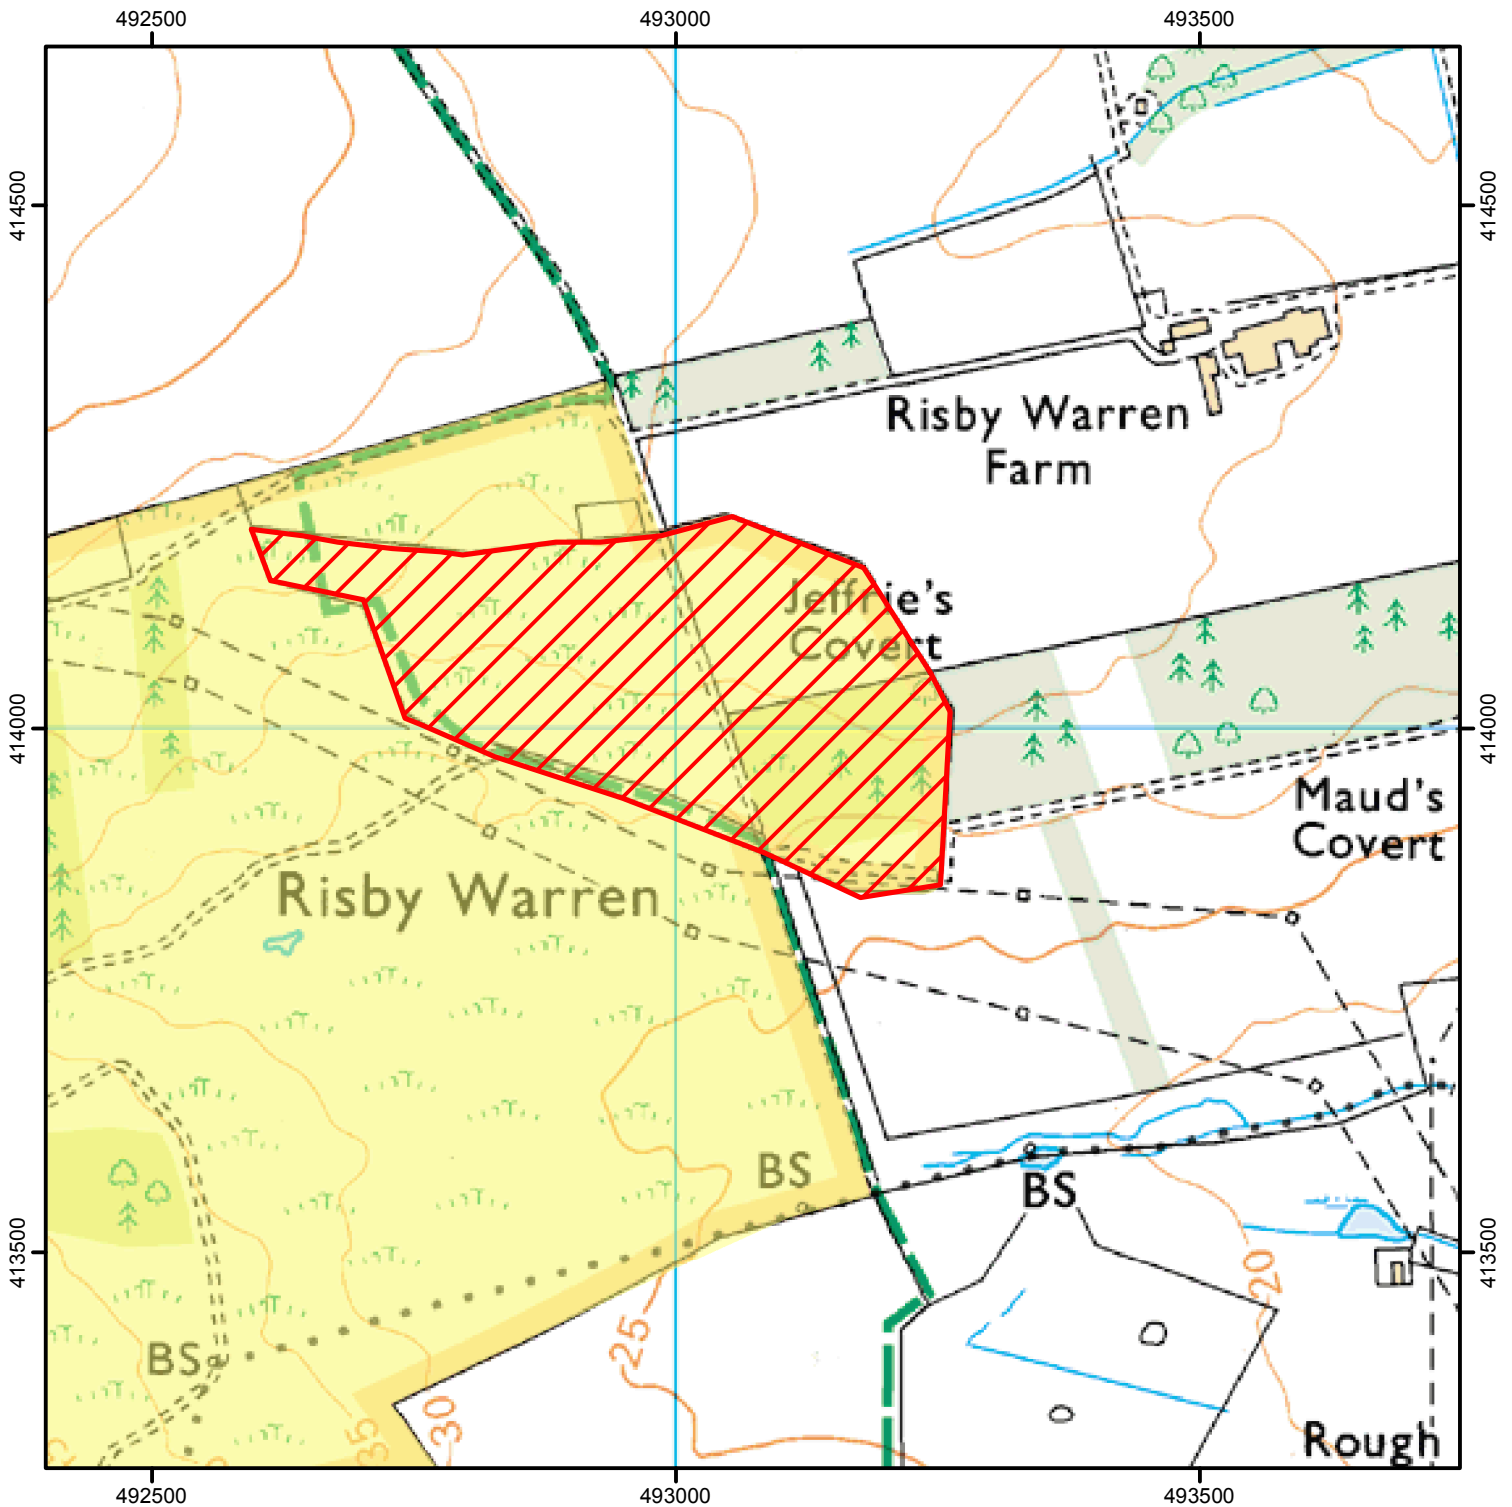

NATURAL
ENGLAND

NO OPEN ACCESS

In the interests of public safety, the open access land shown hatched on the map below is closed.
(This does not affect Public Rights of Way)

From: 22 June 2015 to 20 June 2036 Case Number: 2005060237

0 250 500 Metres

© Crown Copyright and database right 2015. All rights reserved.
Ordnance Survey Licence number 100022021.

Restricted Open Access Land
Open Access Land

For more information call the Open Access Contact Centre on 0300 060 2091
or visit our website at www.gov.uk/right-of-way-open-access-land/use-your-right-to-roam