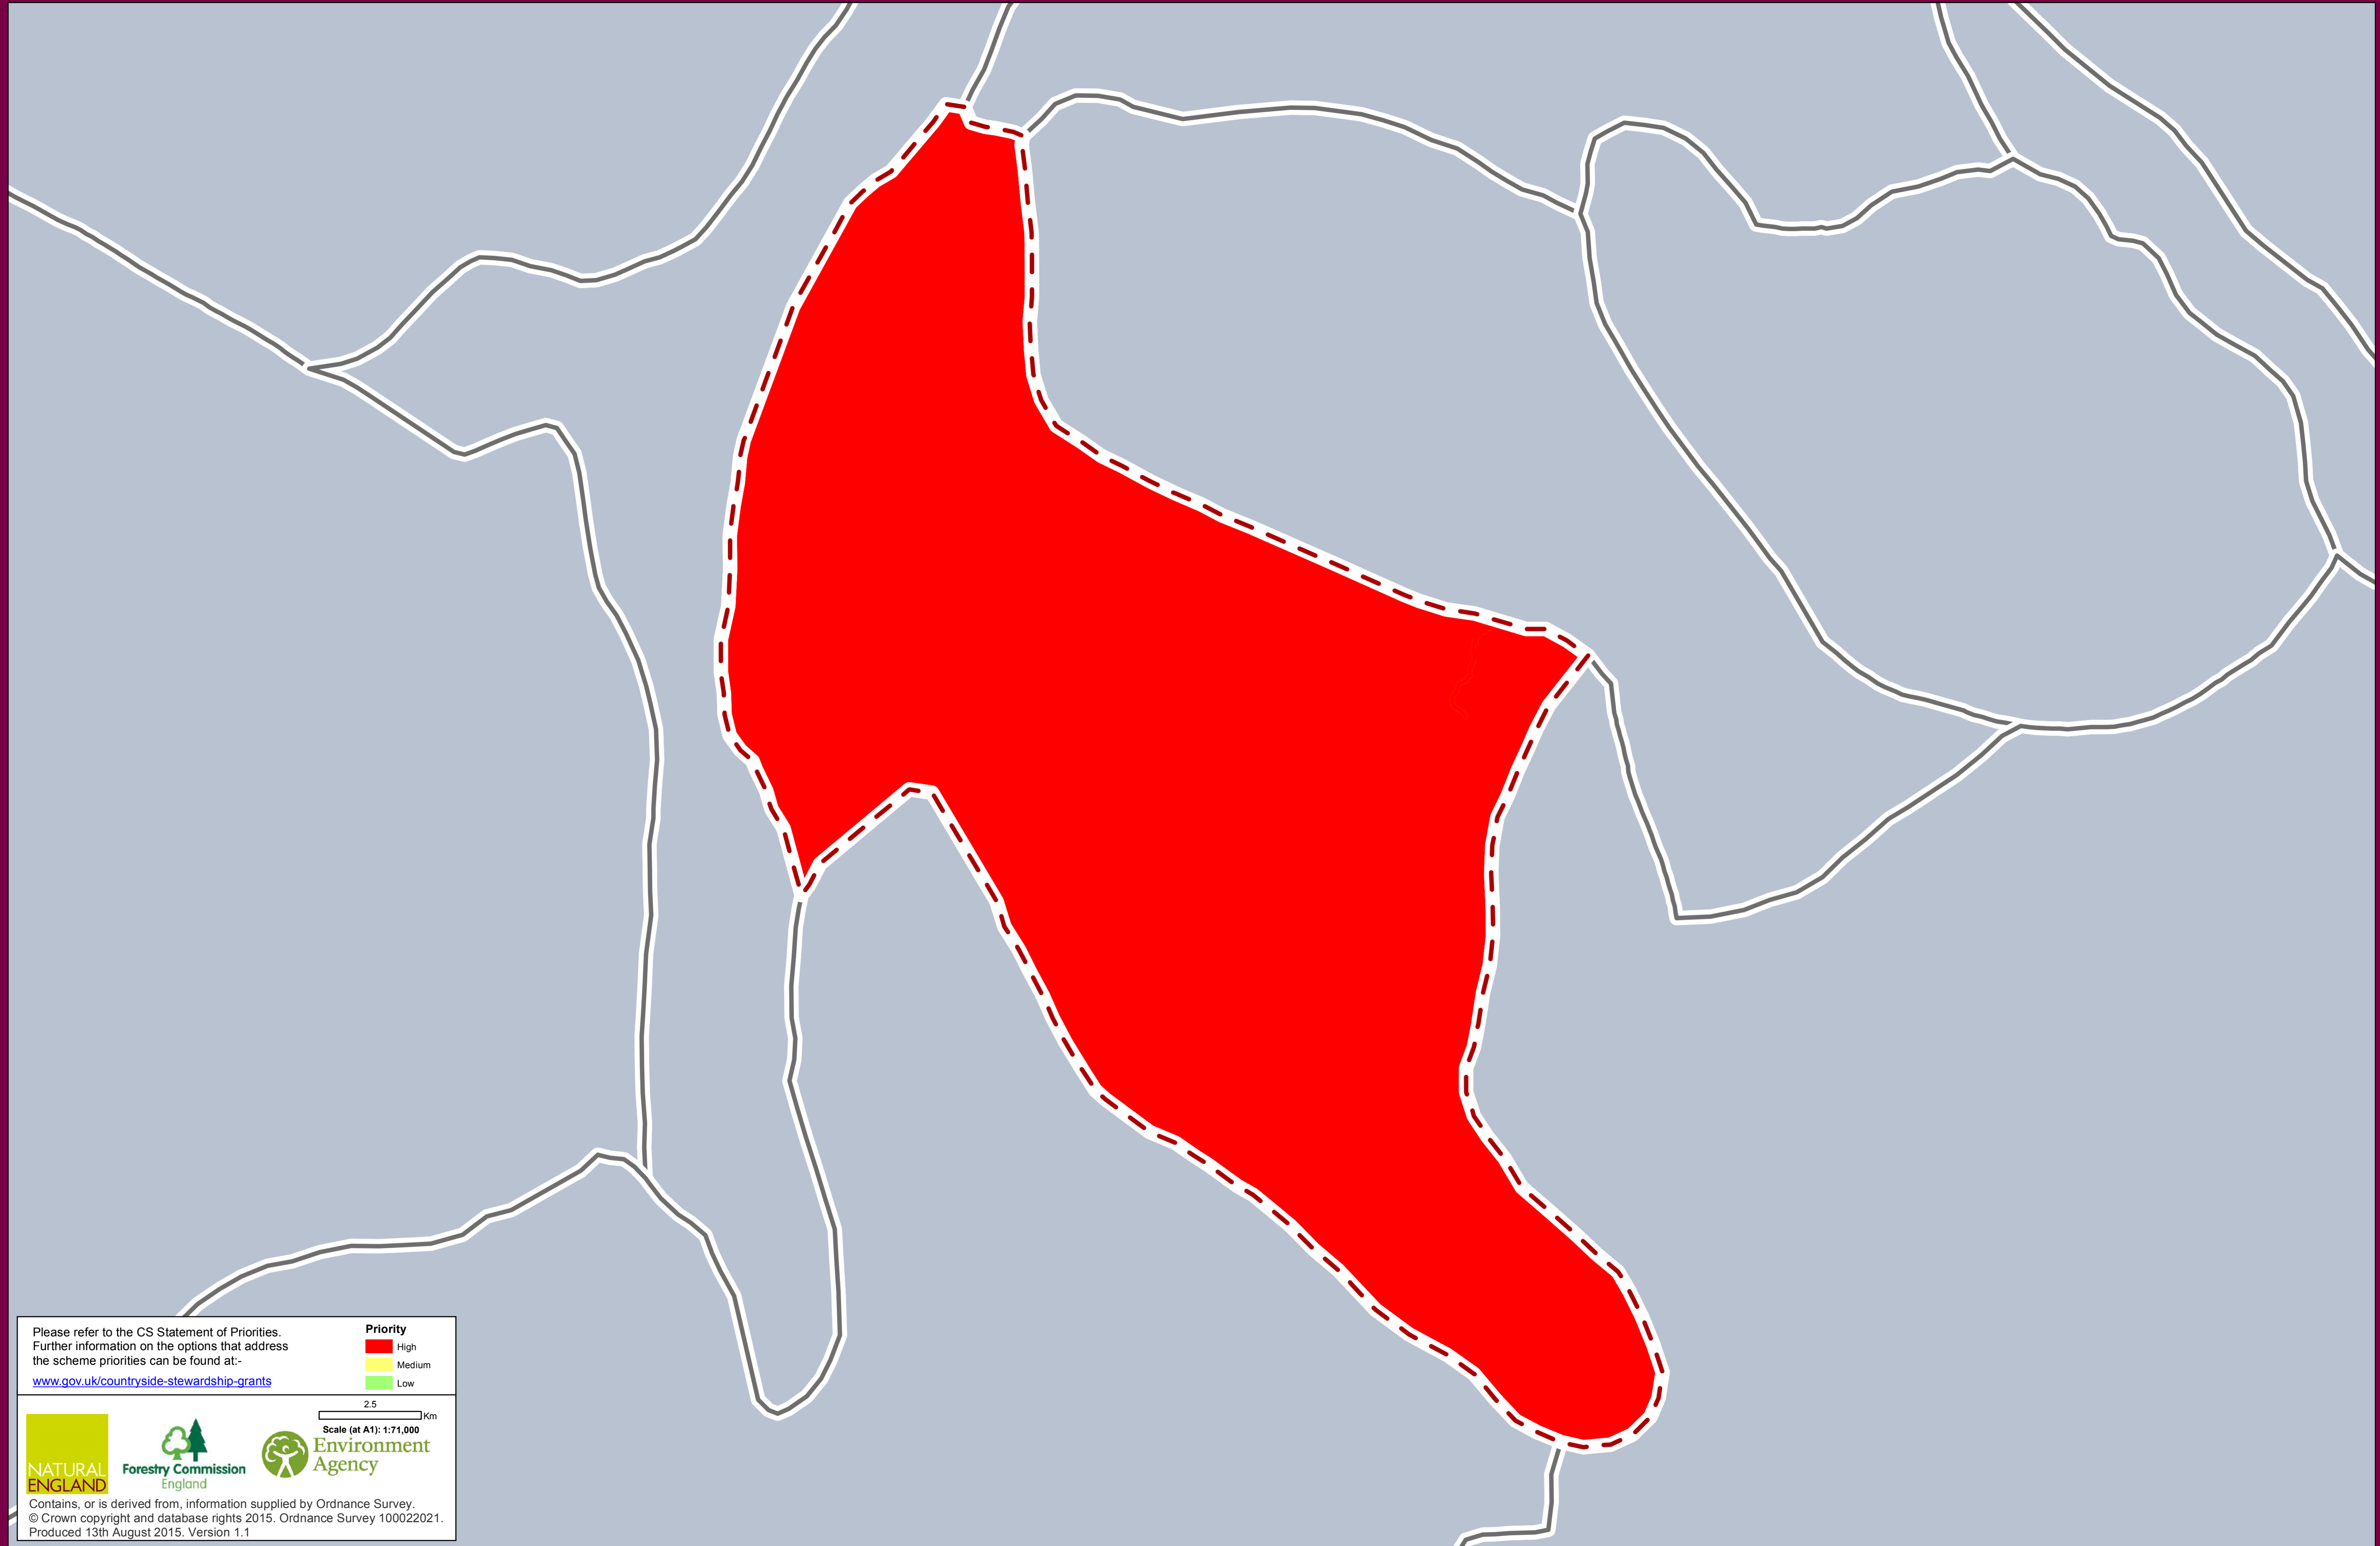

Countryside Stewardship Mid Tier Targeting Priorities Mease/Sence Lowlands NCA (72)

Please refer to the CS Statement of Priorities.
Further information on the options that address
the scheme priorities can be found at:-

www.gov.uk/countryside-stewardship-grants

Priority

- High
- Medium
- Low

2.5 Km
Scale (at A1): 1:71,000

Contains, or is derived from, information supplied by Ordnance Survey.
© Crown copyright and database rights 2015. Ordnance Survey 100022021.
Produced 13th August 2015. Version 1.1