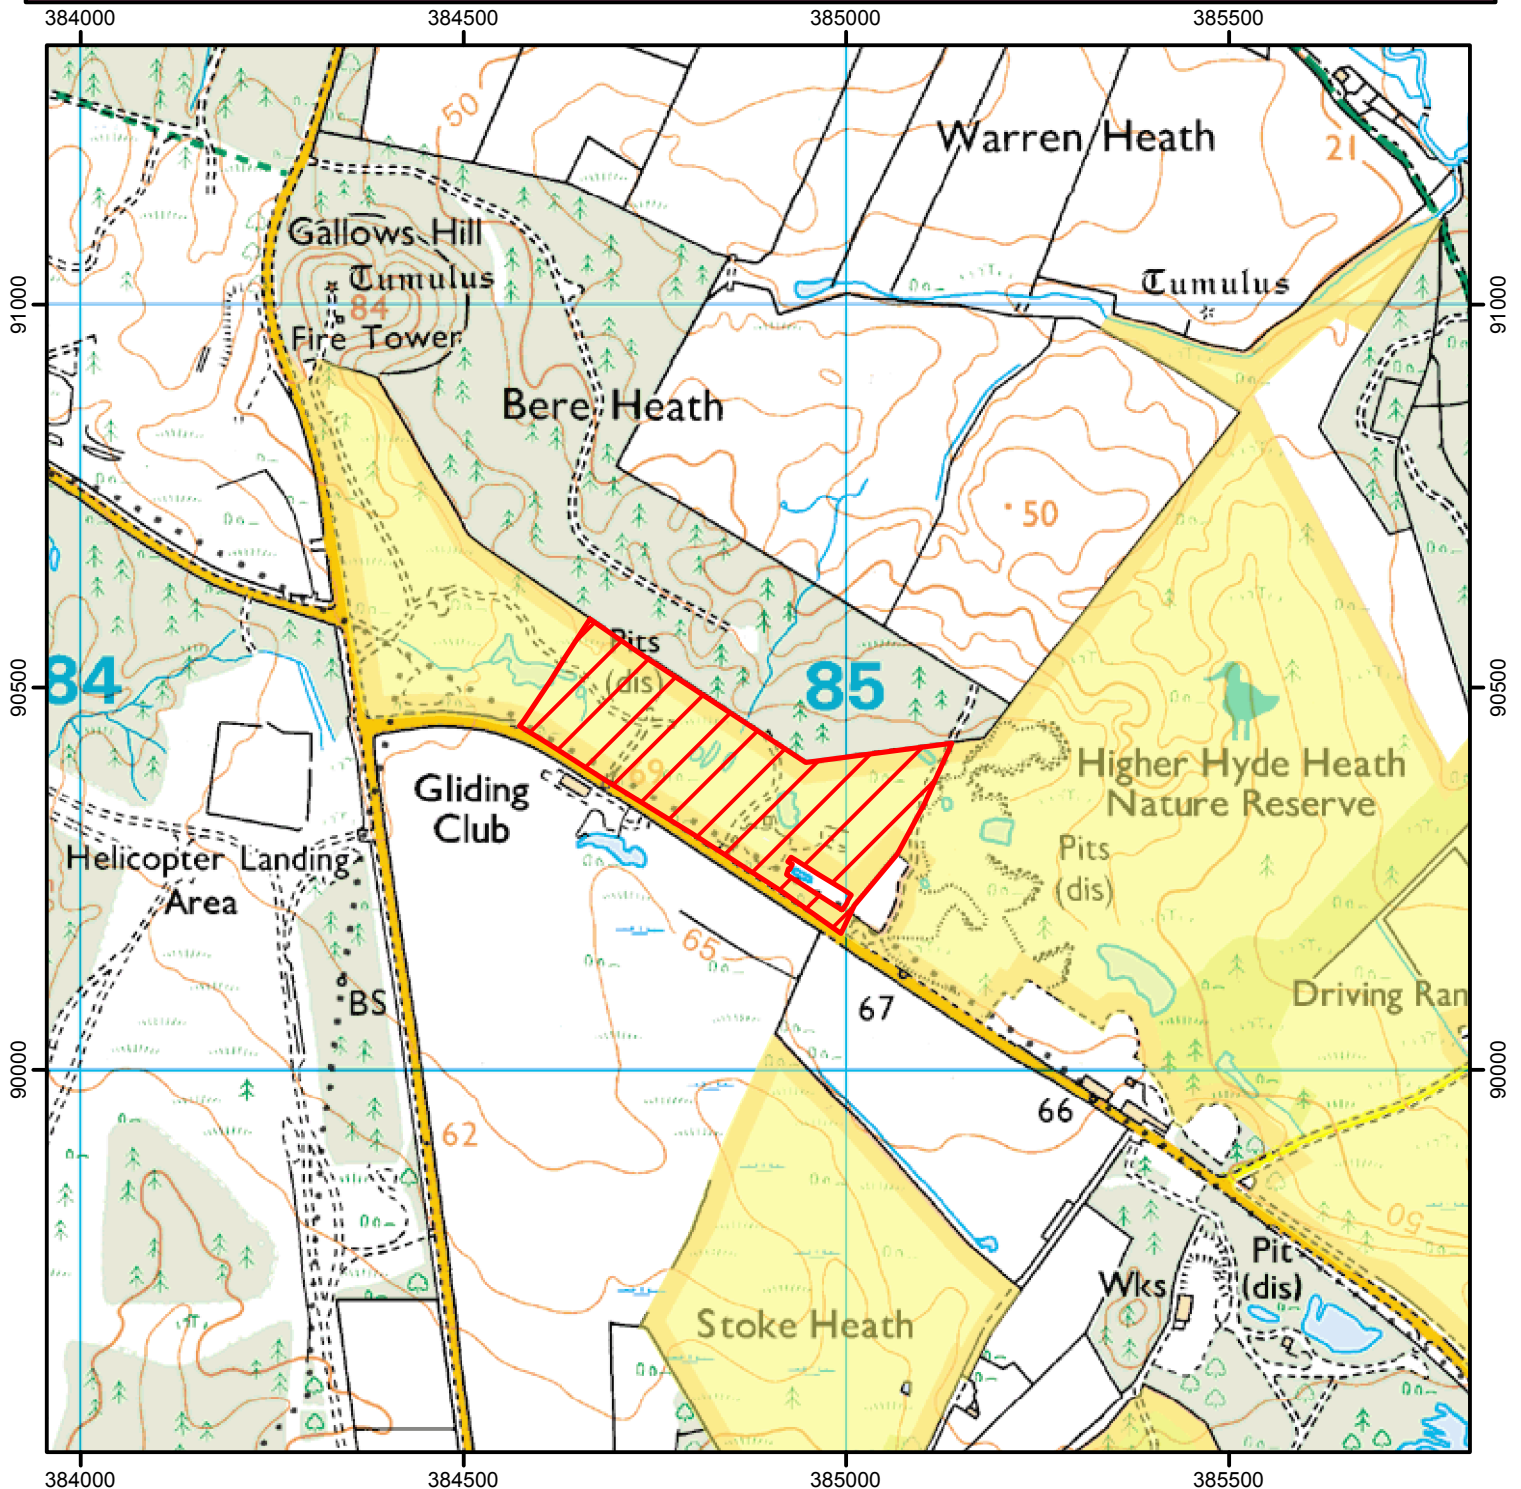

No Public Access

The Open Access land shown hatched on the map below is restricted when shooting is in progress.

Tuesday to Saturday (9:30 - 18:30)

From: 12 December 2015 until 12 December 2021

Case Number: 2009050215

© Crown Copyright and database right 2015. All rights reserved. Ordnance Survey Licence number 100022021.

Restricted Open Access Land
Open Access Land

For more information call the Open Access Contact Centre on 0300 060 2091 or visit our website at www.gov.uk/right-of-way--open-access-land/use-your-right-to-roam