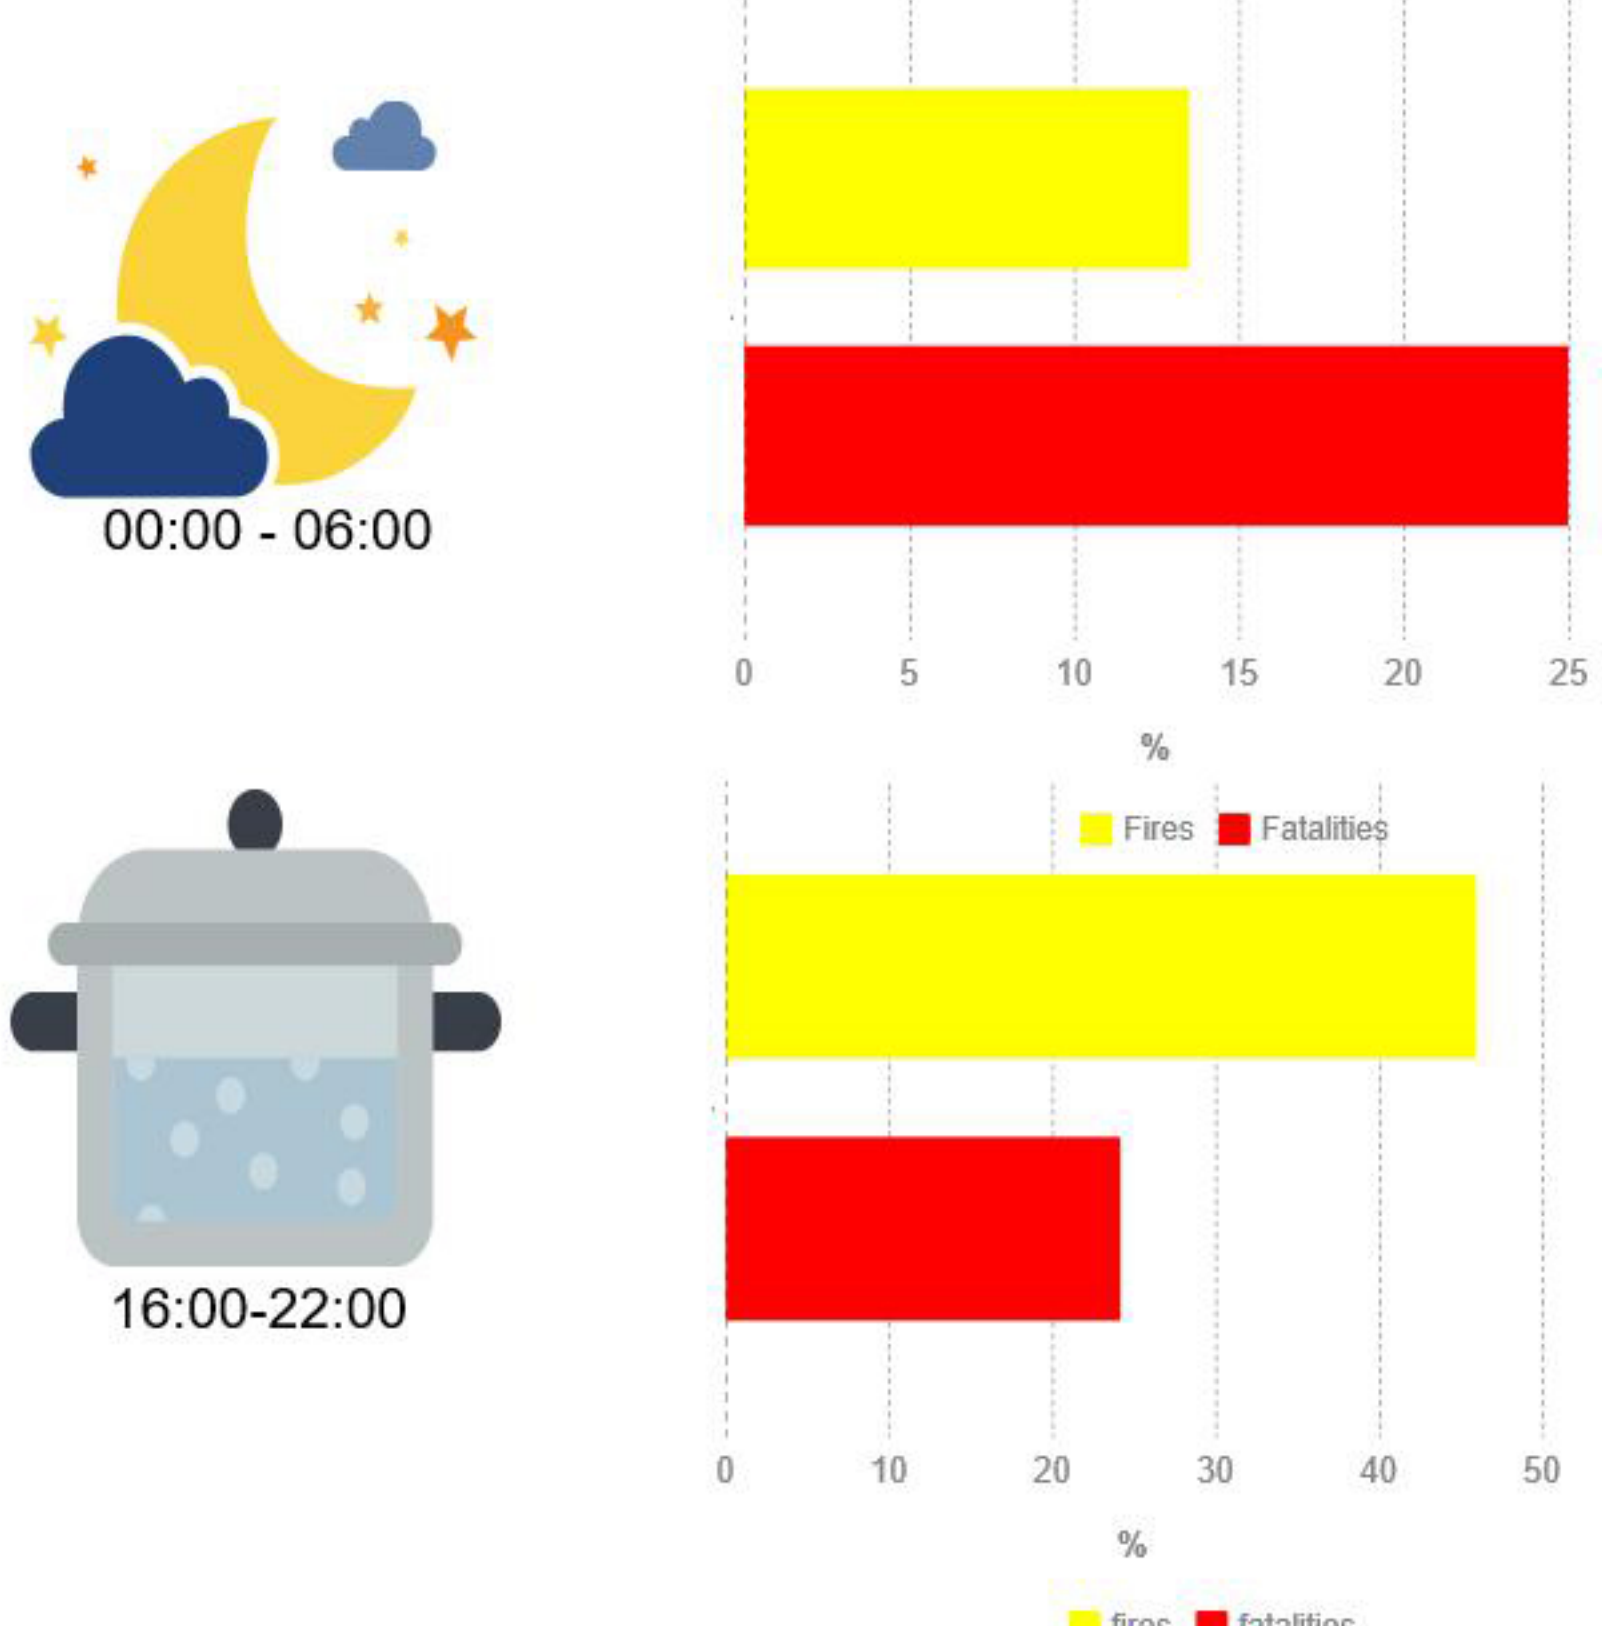

Fire Statistics England 2014/15

Incidents attended

Number of incidents over time

Fires attended

Primary Fires

Secondary Fires

Fire related fatalities

Non-fatal casualties

Accidental dwelling fires

Temporal and Seasonal Fire analyses

Percentage of Accidental Dwelling Fires

Daily rate of fire incidents

Smoke alarm ownership

Data sources:
 Fire statistics monitor: April to September 2015
 Fire and rescue authorities: operational statistics bulletin for England 2014 to 2015
 Fire incidents response times: England 2014 to 2015
 Fire Statistics at Britain: 2013 to 2014
 English housing survey 2013 to 2014: fire and fire safety report