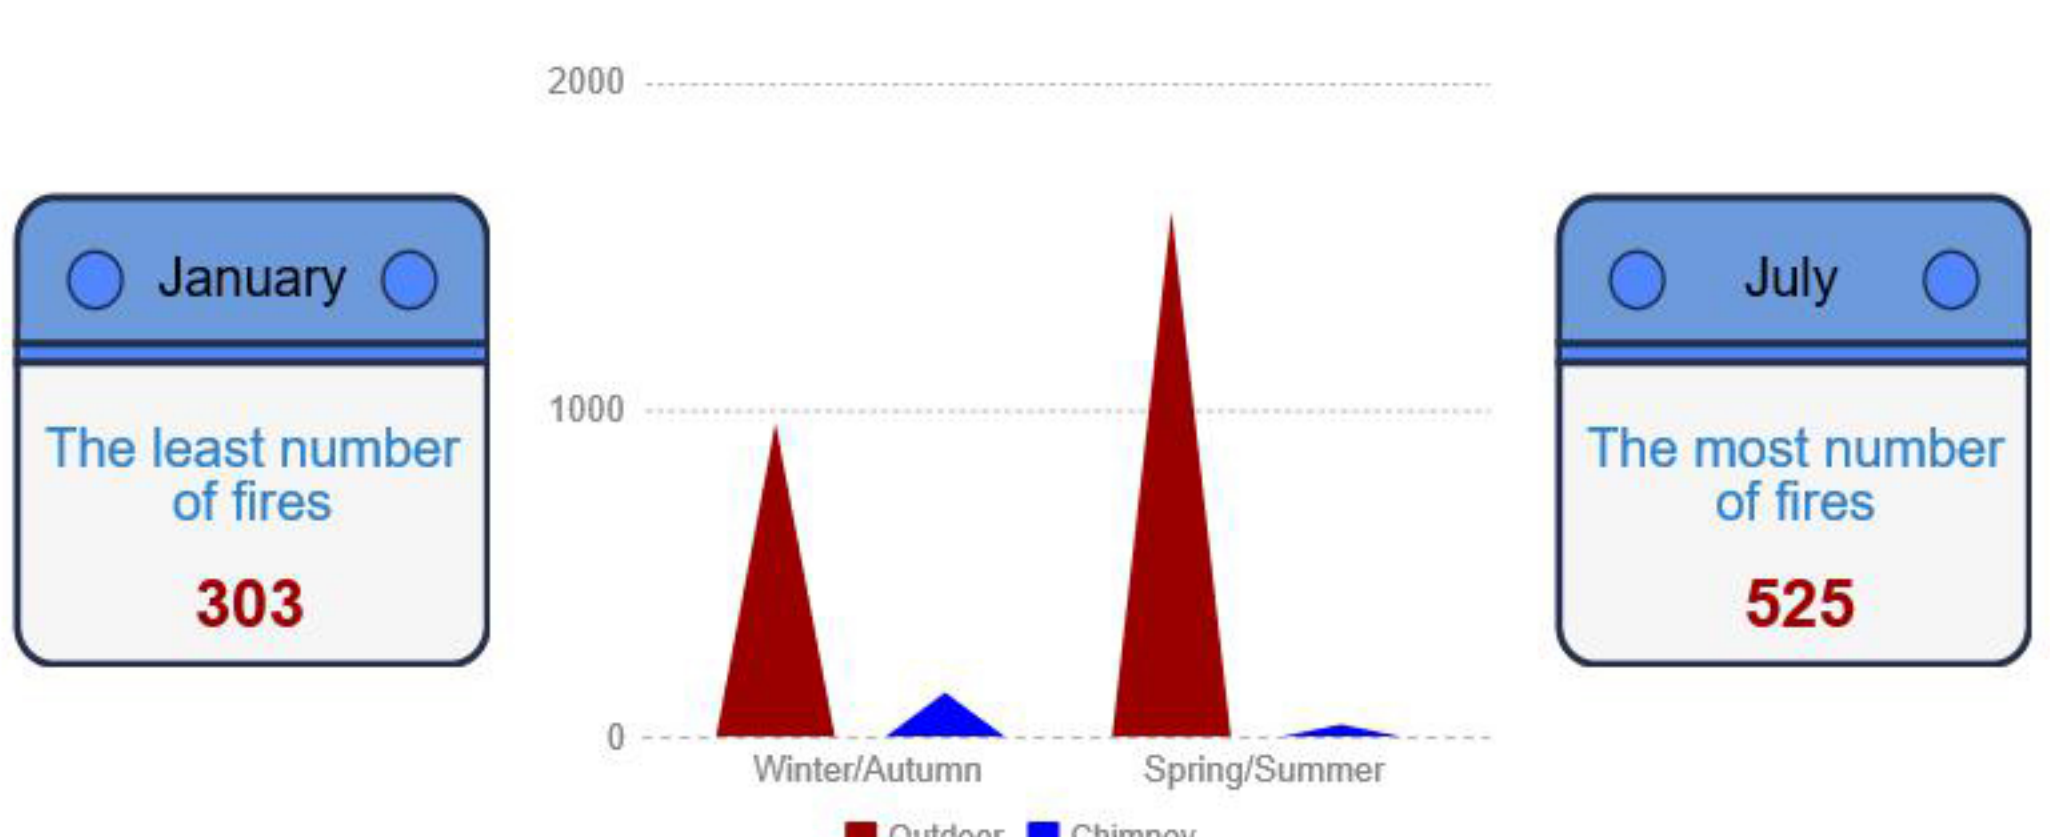

Accidental dwelling fires

Temporal and Seasonal Fire analyses

Percentage of Accidental Dwelling Fires

Daily rate of fire incidents

Smoke alarm ownership

Data sources:
 Fire statistics monitor: April to September 2015
 Fire and rescue authorities: operational statistics bulletin for England 2014 to 2015
 Fire incidents response times: England 2014 to 2015
 Fire Statistics at Britain: 2013 to 2014
 English housing survey 2013 to 2014: fire and fire safety report