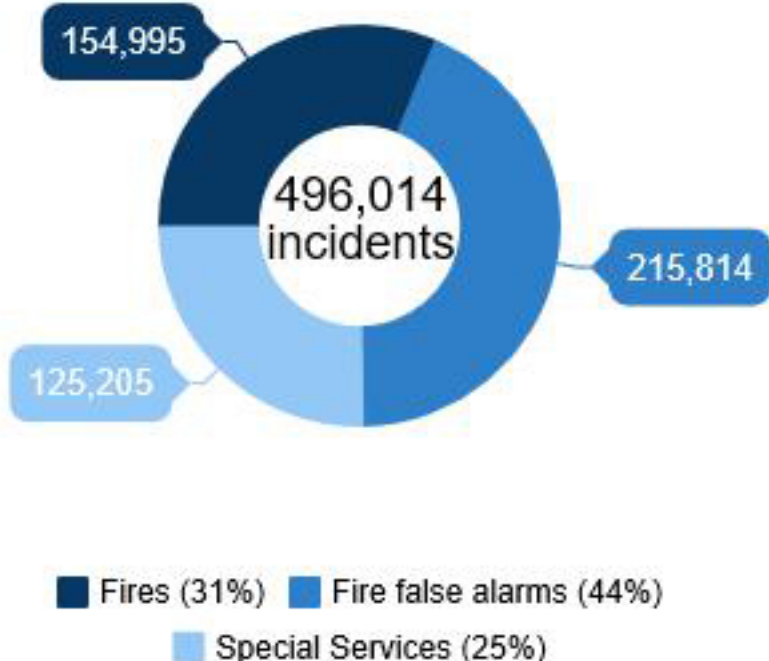

Fire Statistics England 2014/15

Incidents attended

Number of incidents over time

Fires attended

Primary Fires

Secondary Fires

Fire related fatalities

Non-fatal casualties

Accidental dwelling fires

Temporal and Seasonal Fire analyses

Percentage of Accidental Dwelling Fires

Daily rate of fire incidents

Smoke alarm ownership

Data sources:
 Fire statistics monitor: April to September 2015
 Fire and rescue authorities: operational statistics bulletin for England 2014 to 2015
 Fire incidents response times: England 2014 to 2015
 Fire Statistics at Britain: 2013 to 2014
 English housing survey 2013 to 2014: fire and fire safety report