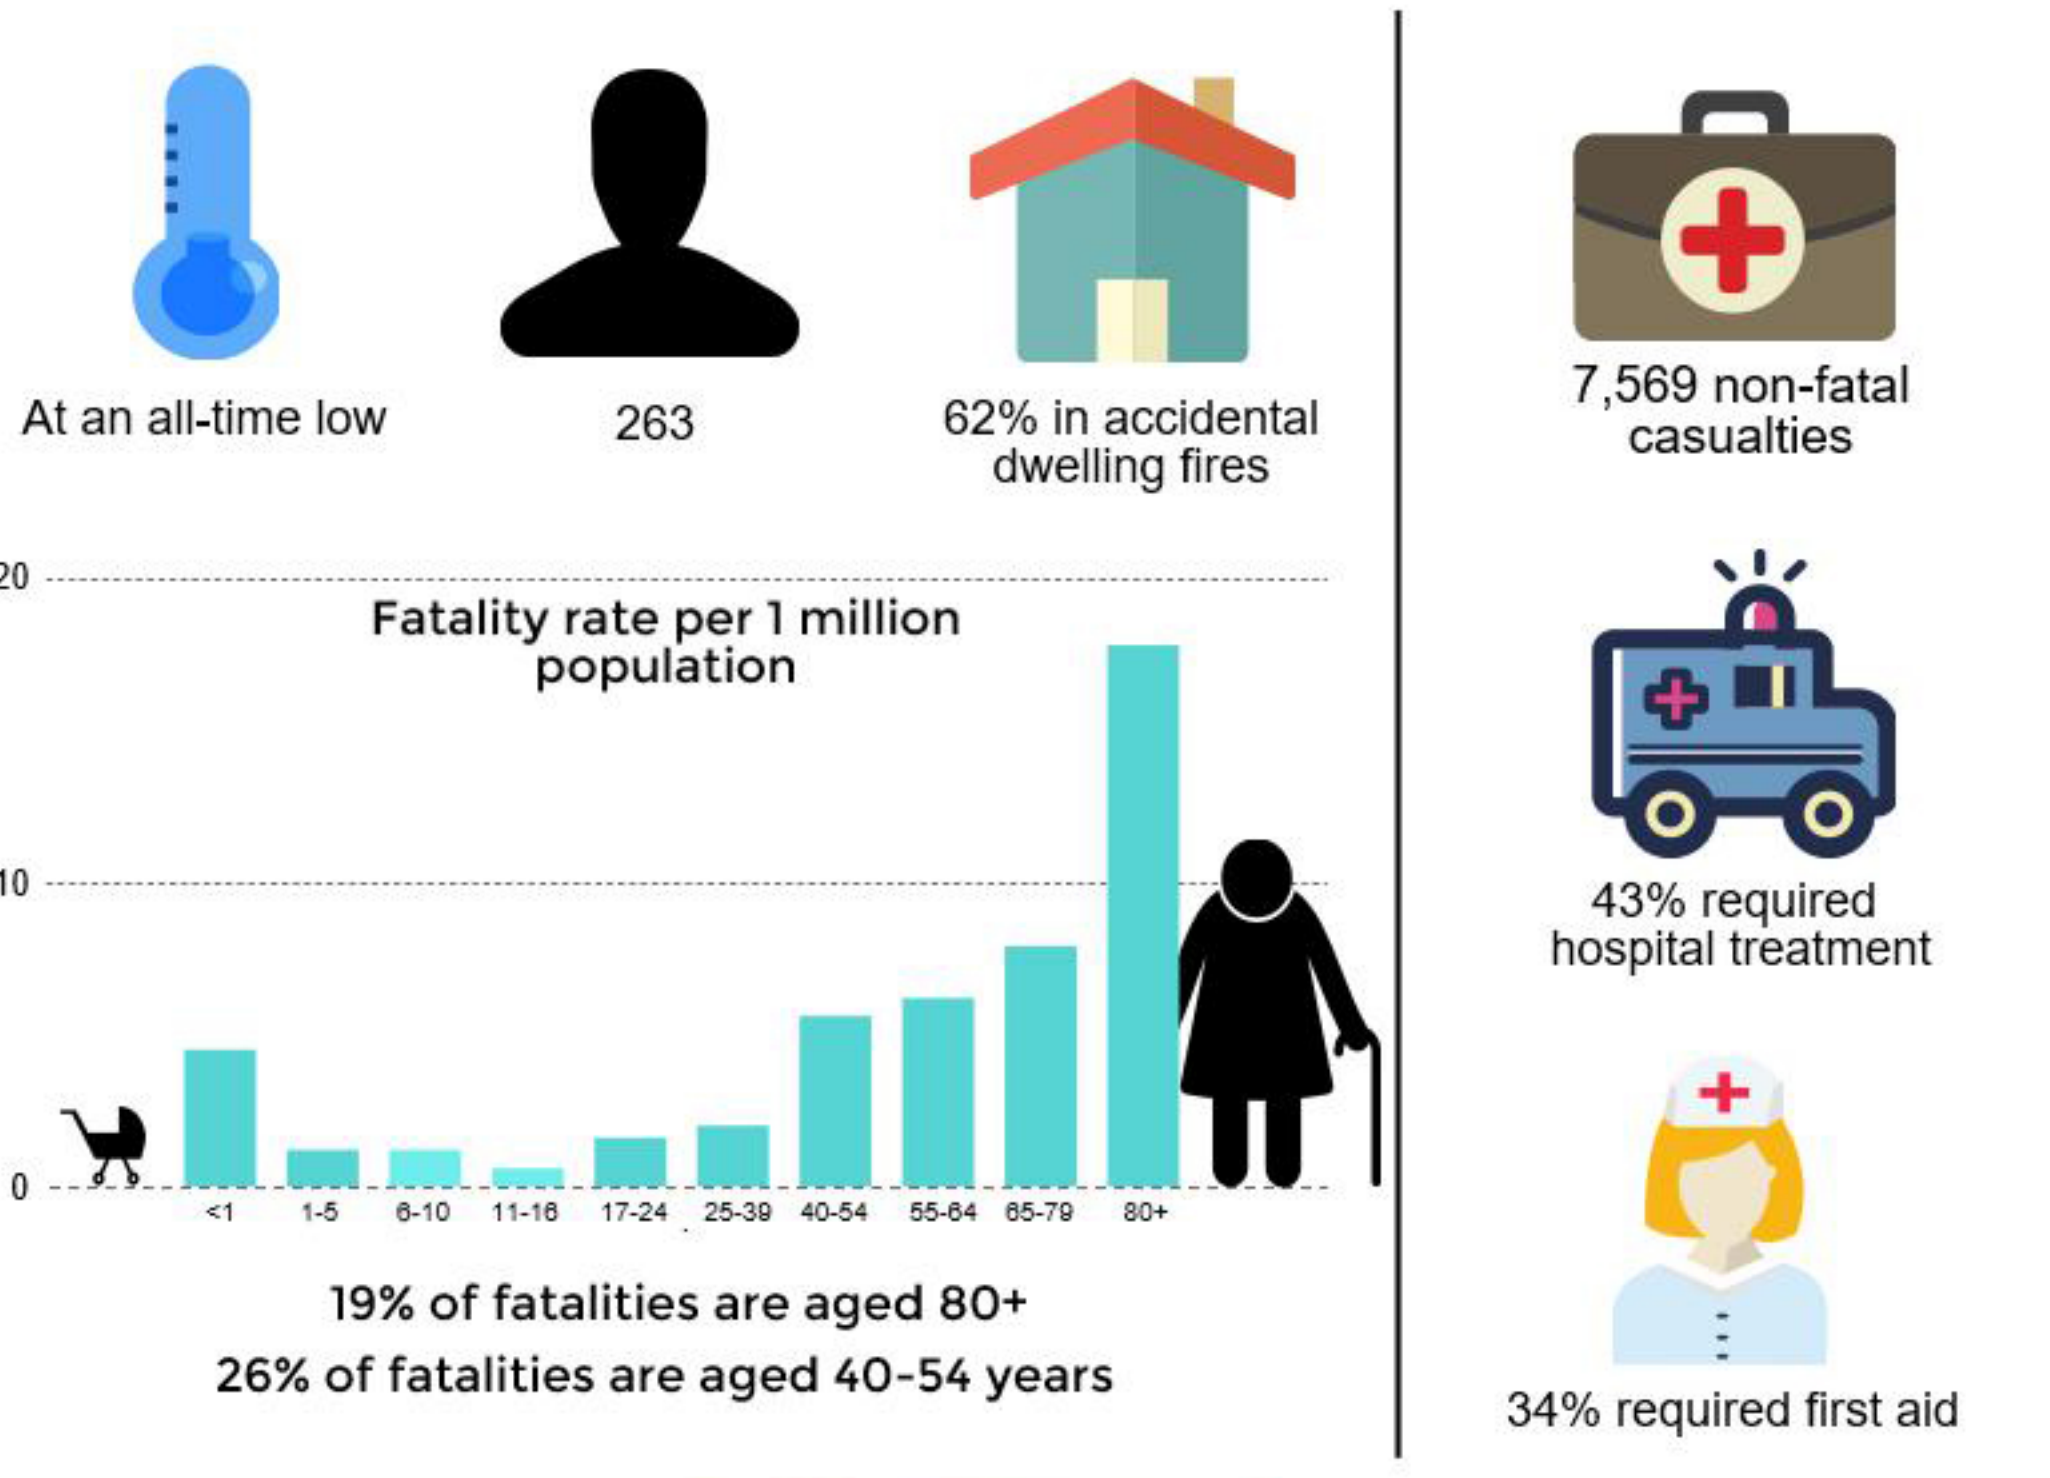

Fire Statistics England 2014/15

Incidents attended

Number of incidents over time

Fires attended

Primary Fires

Secondary Fires

Fire related fatalities

Non-fatal casualties

Accidental dwelling fires

Temporal and Seasonal Fire analyses

Percentage of Accidental Dwelling Fires

Daily rate of fire incidents

Smoke alarm ownership

Data sources:
 Fire statistics monitor: April to September 2015
 Fire and rescue authorities: operational statistics bulletin for England 2014 to 2015
 Fire incidents response times: England 2014 to 2015
 Fire Statistics at Britain: 2013 to 2014
 English housing survey 2013 to 2014: fire and fire safety report