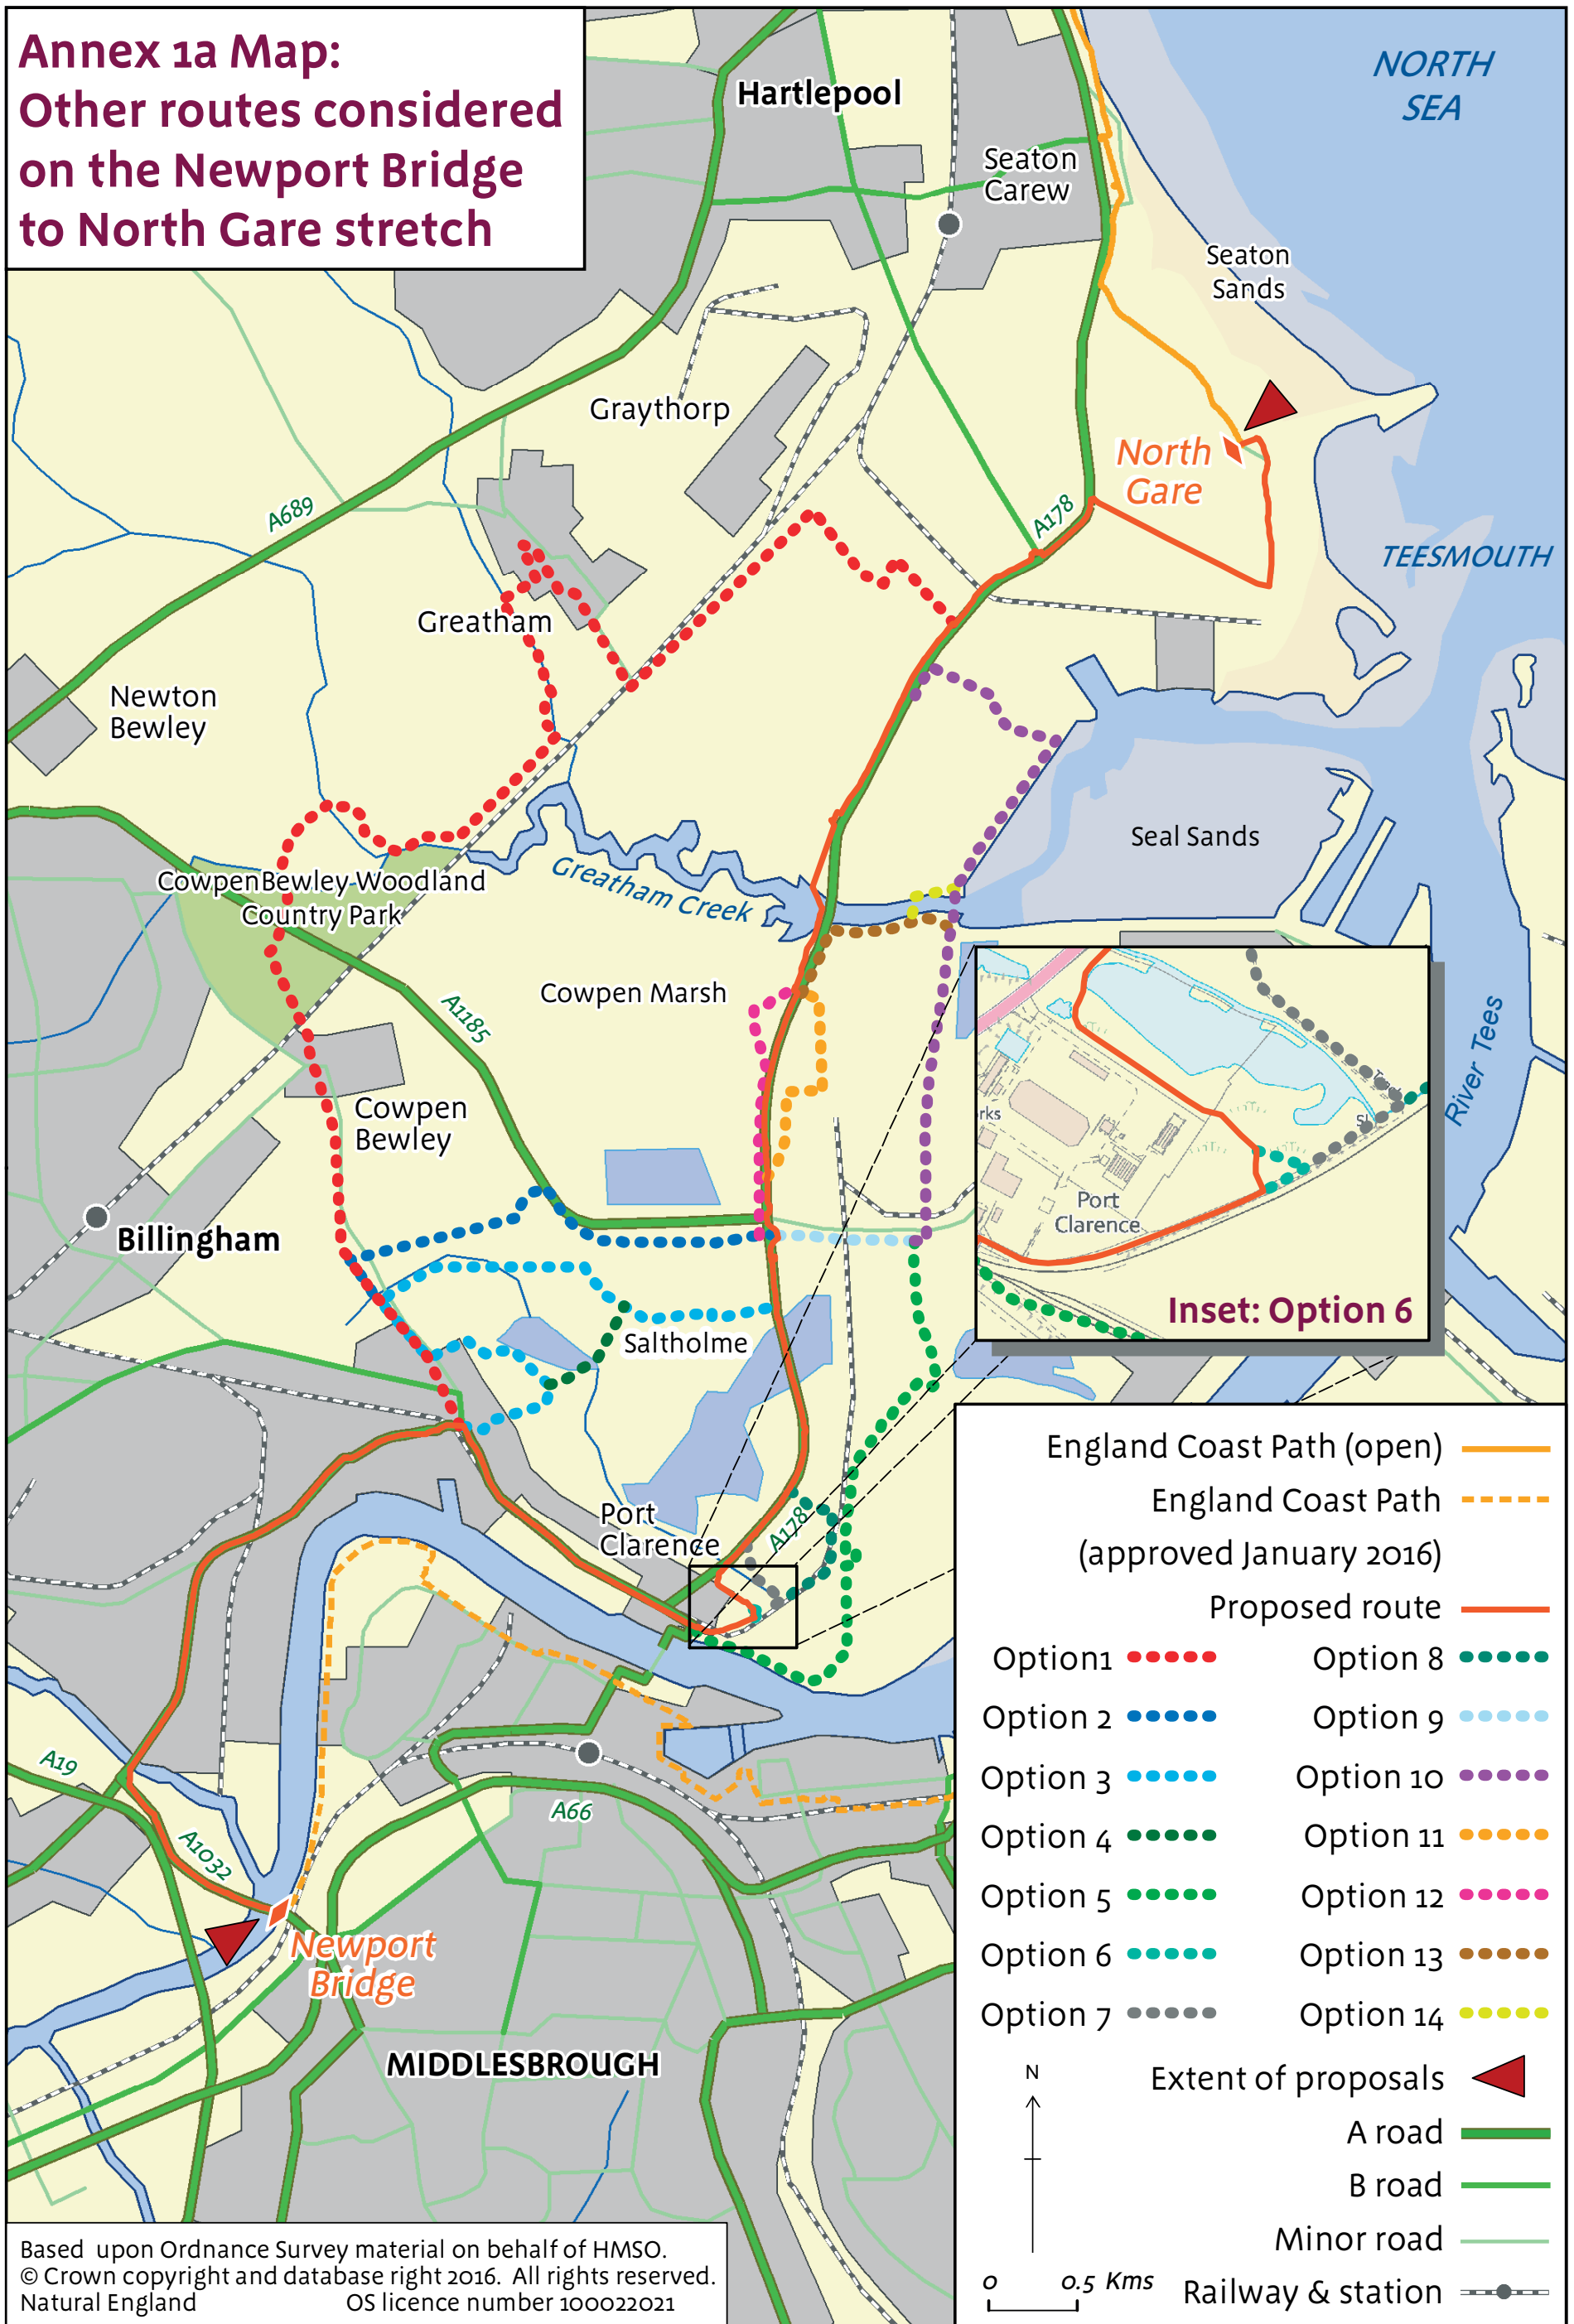

Annex 1a Map: Other routes considered on the Newport Bridge to North Gare stretch

Based upon Ordnance Survey material on behalf of HMSO.
© Crown copyright and database right 2016. All rights reserved.
Natural England OS licence number 100022021