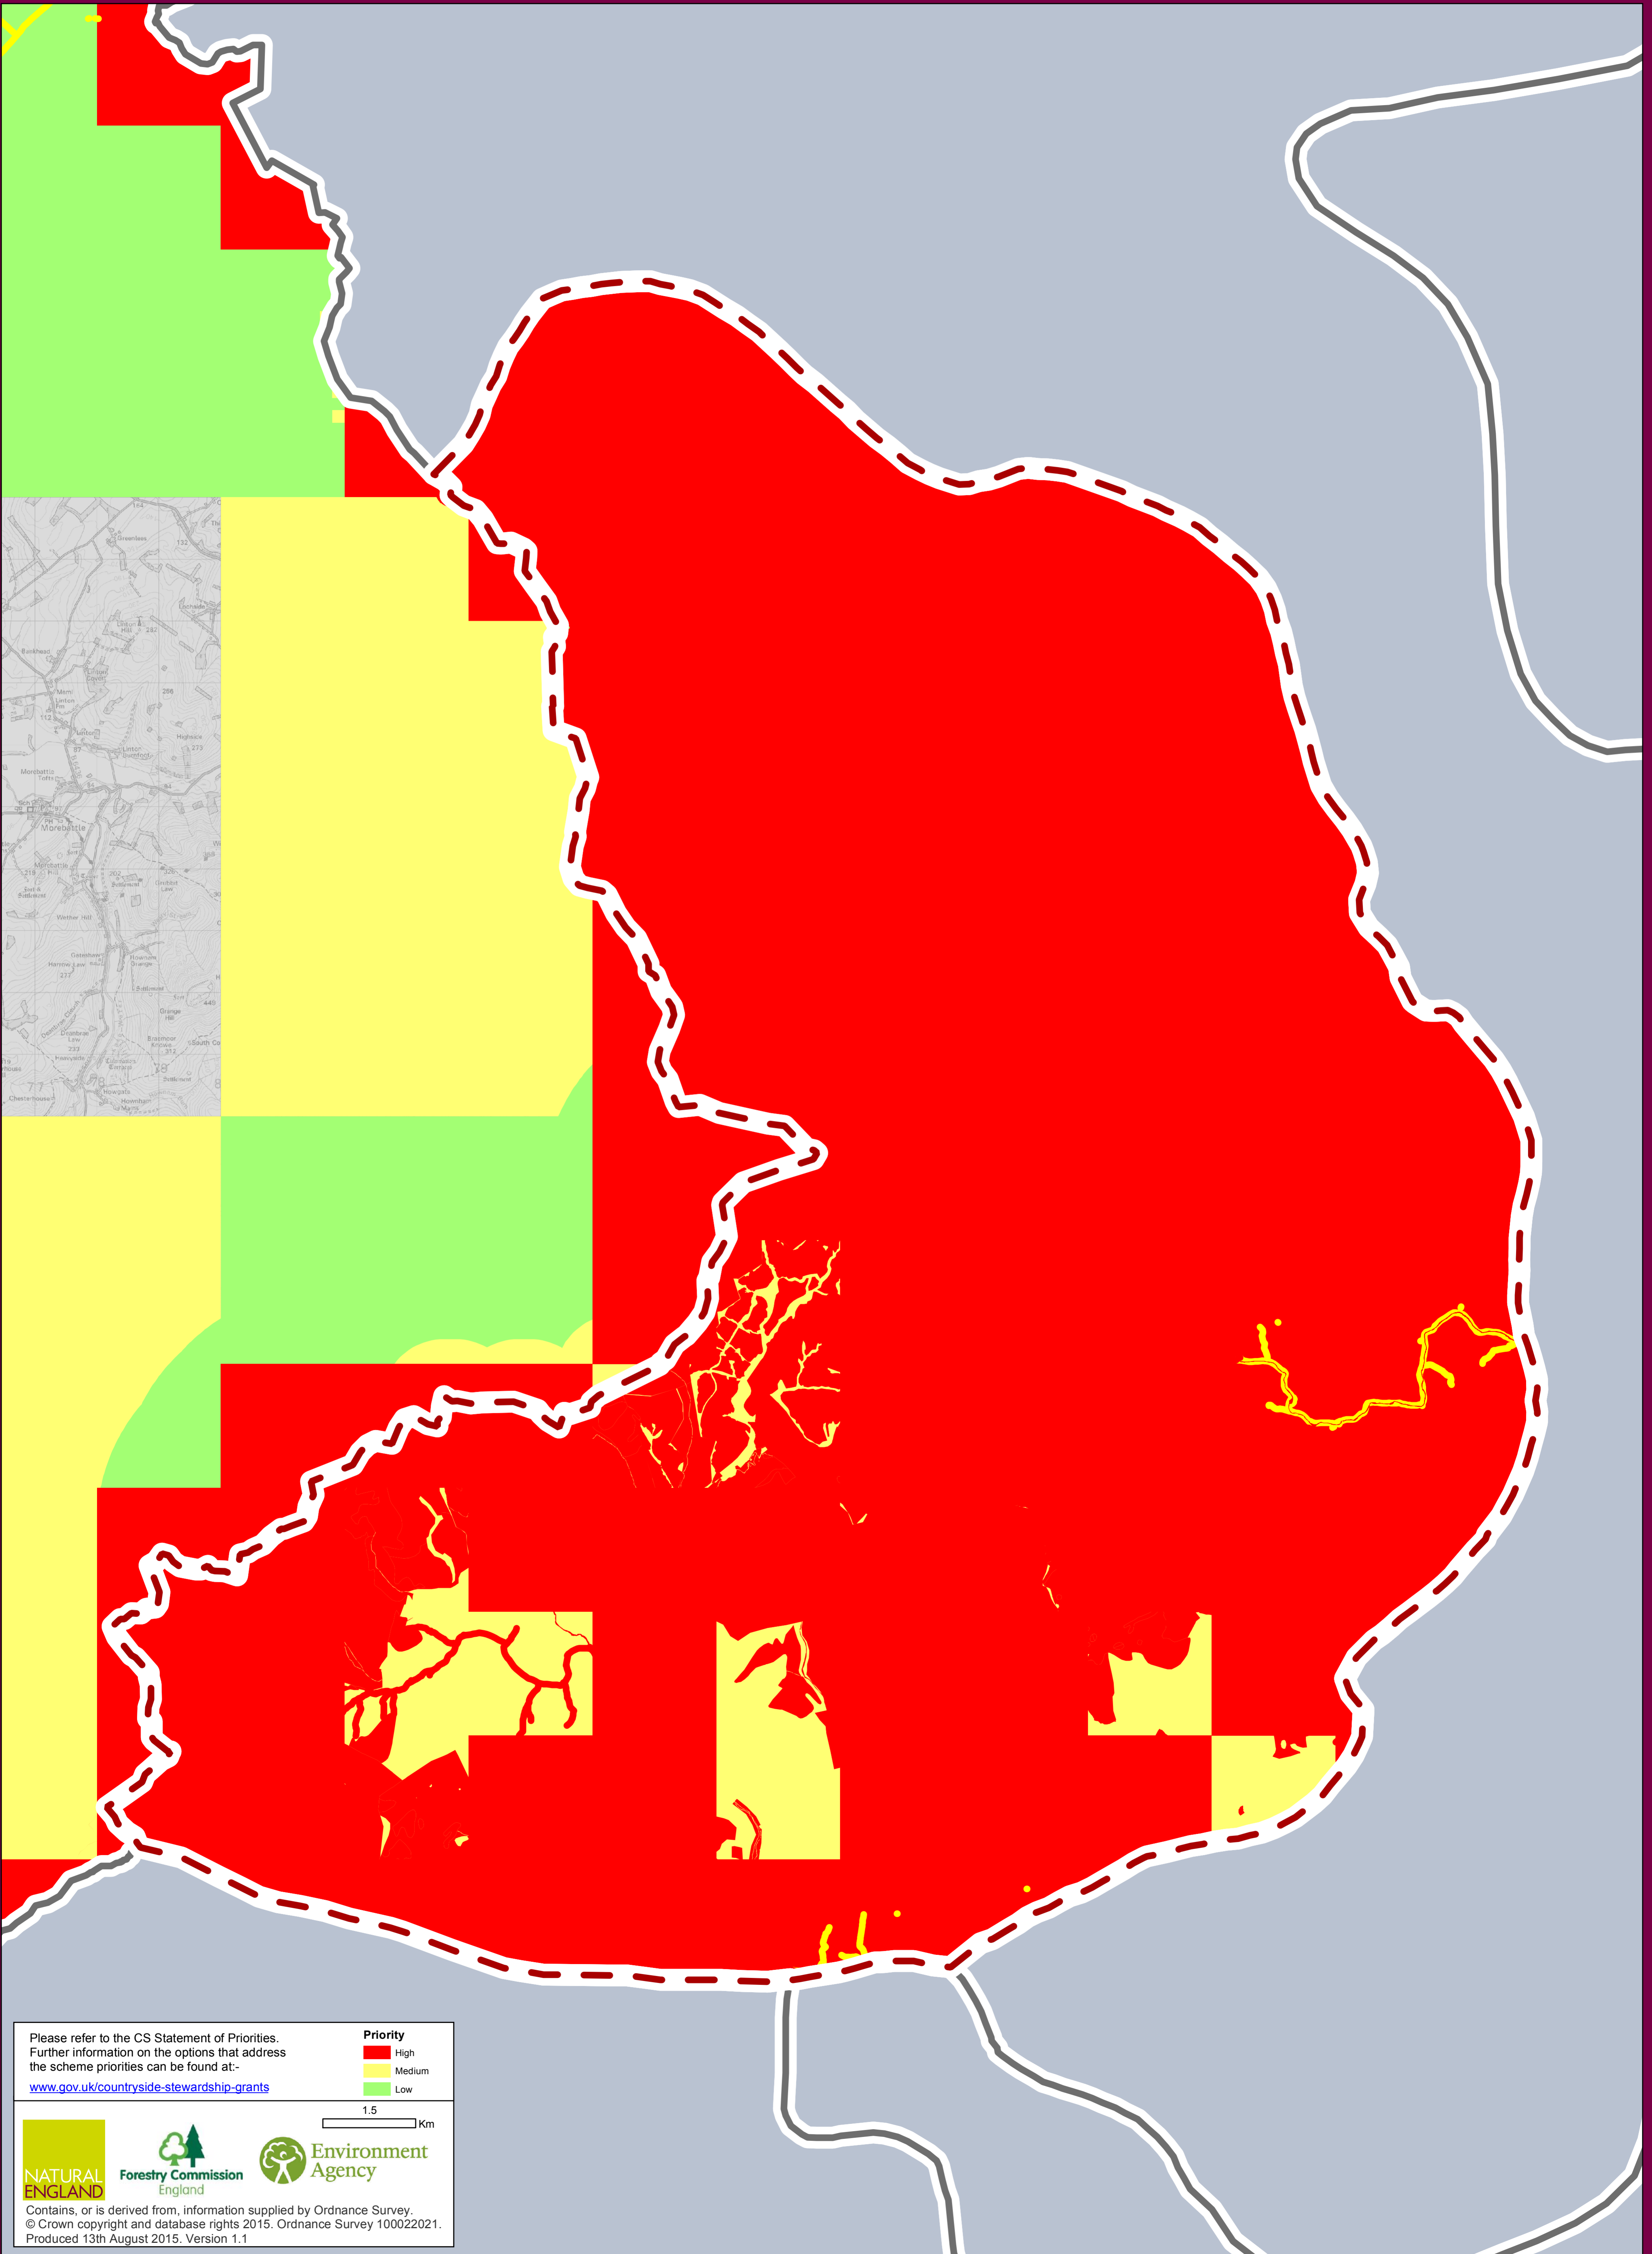

Countryside Stewardship Mid Tier Targeting Priorities Cheviots NCA (4)

Please refer to the CS Statement of Priorities.
Further information on the options that address
the scheme priorities can be found at:-
www.gov.uk/countryside-stewardship-grants

Priority
High
Medium
Low

1.5
Km

Contains, or is derived from, information supplied by Ordnance Survey.
© Crown copyright and database rights 2015. Ordnance Survey 100022021.
Produced 13th August 2015. Version 1.1