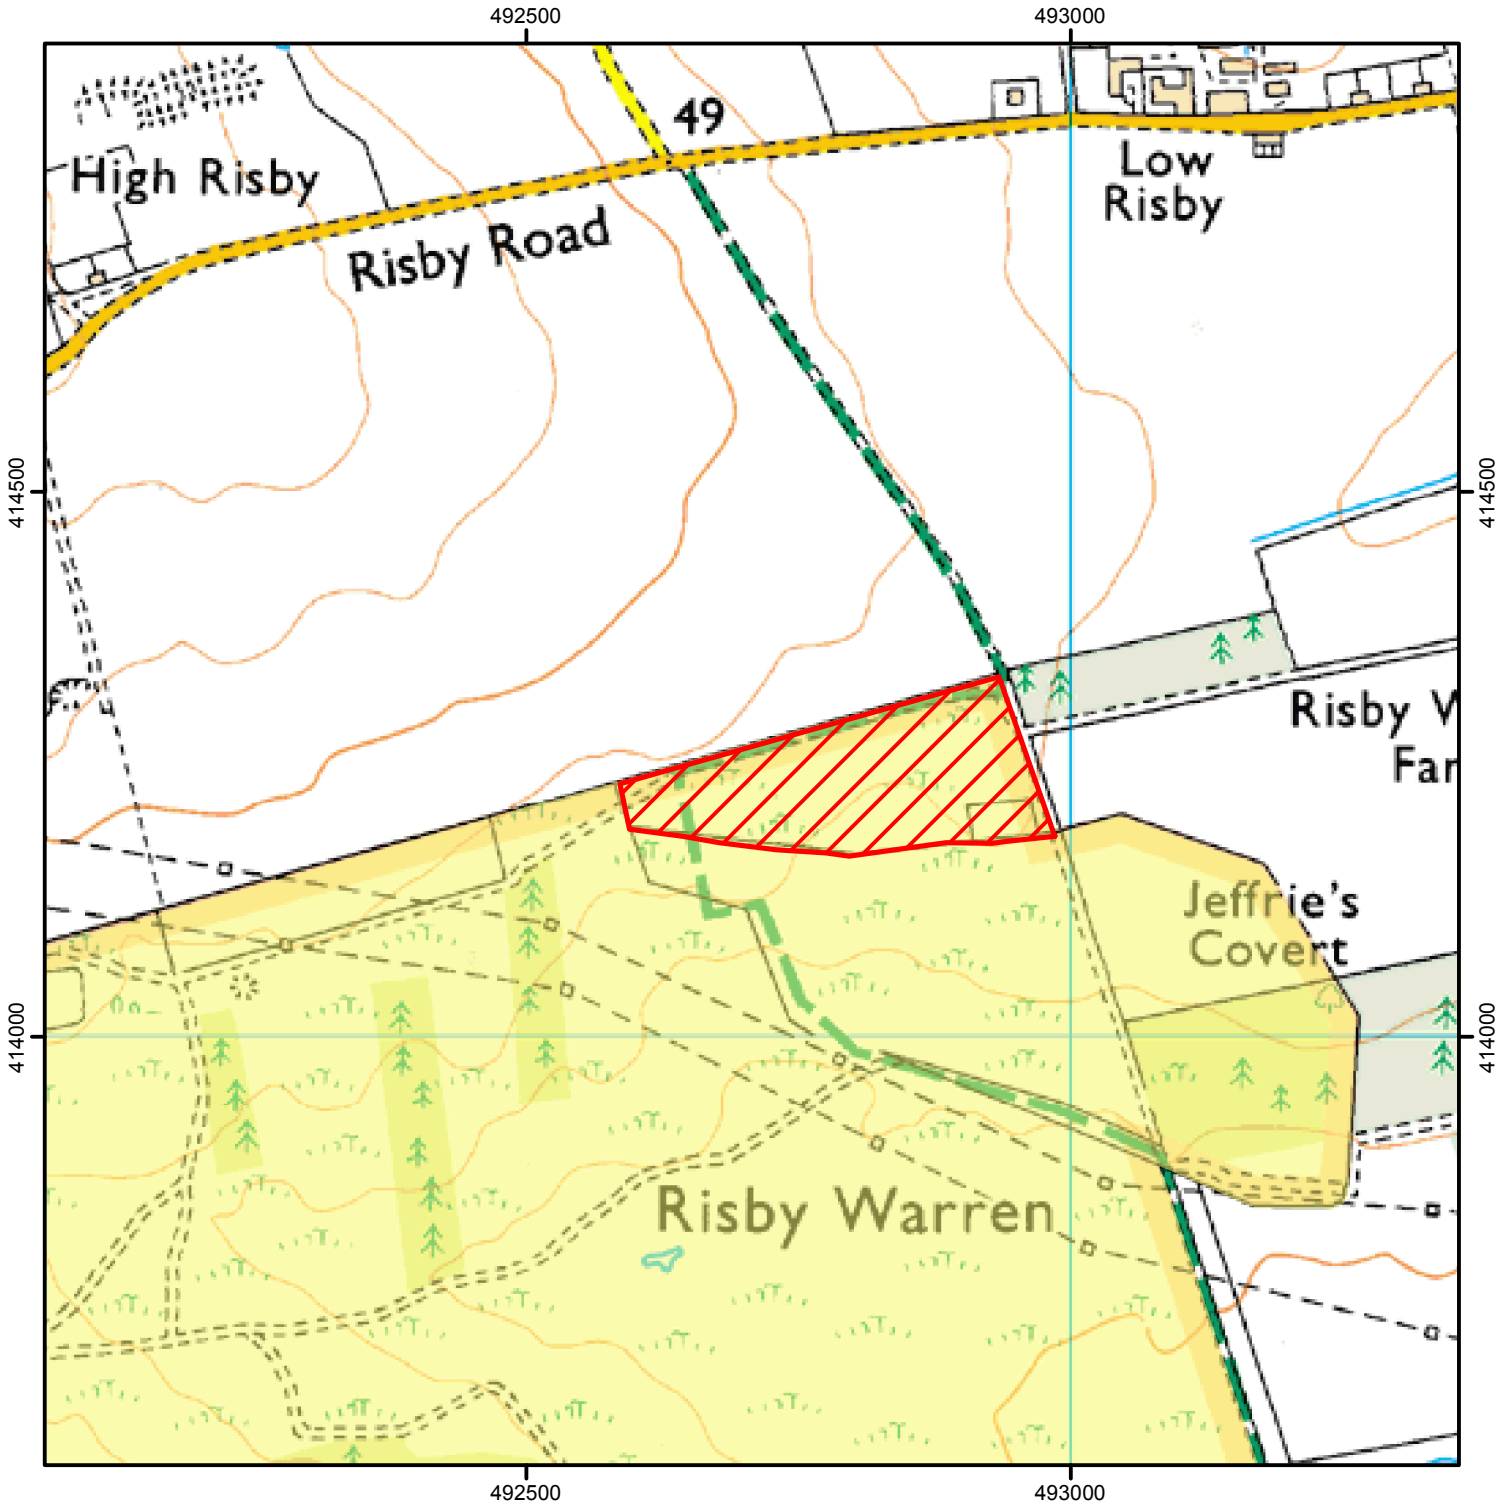

CROW Open Access: Second consultation on review of restriction (Please see accompanying notice)

(This does not affect public rights of way)

Consultation start date : 22 May 2015

Consultation end date : 19 June 2015 Case Number: 2005090331

0 250 500 Metres

© Crown Copyright and database right 2015. All rights reserved. Ordnance Survey Licence number 100022021.

 CROW Consultation

 CROW Access Land

For more information call the Open Access Contact Centre on 0300 060 2091 or visit our website at www.gov.uk/right-of-way-open-access-land/use-your-right-to-roam