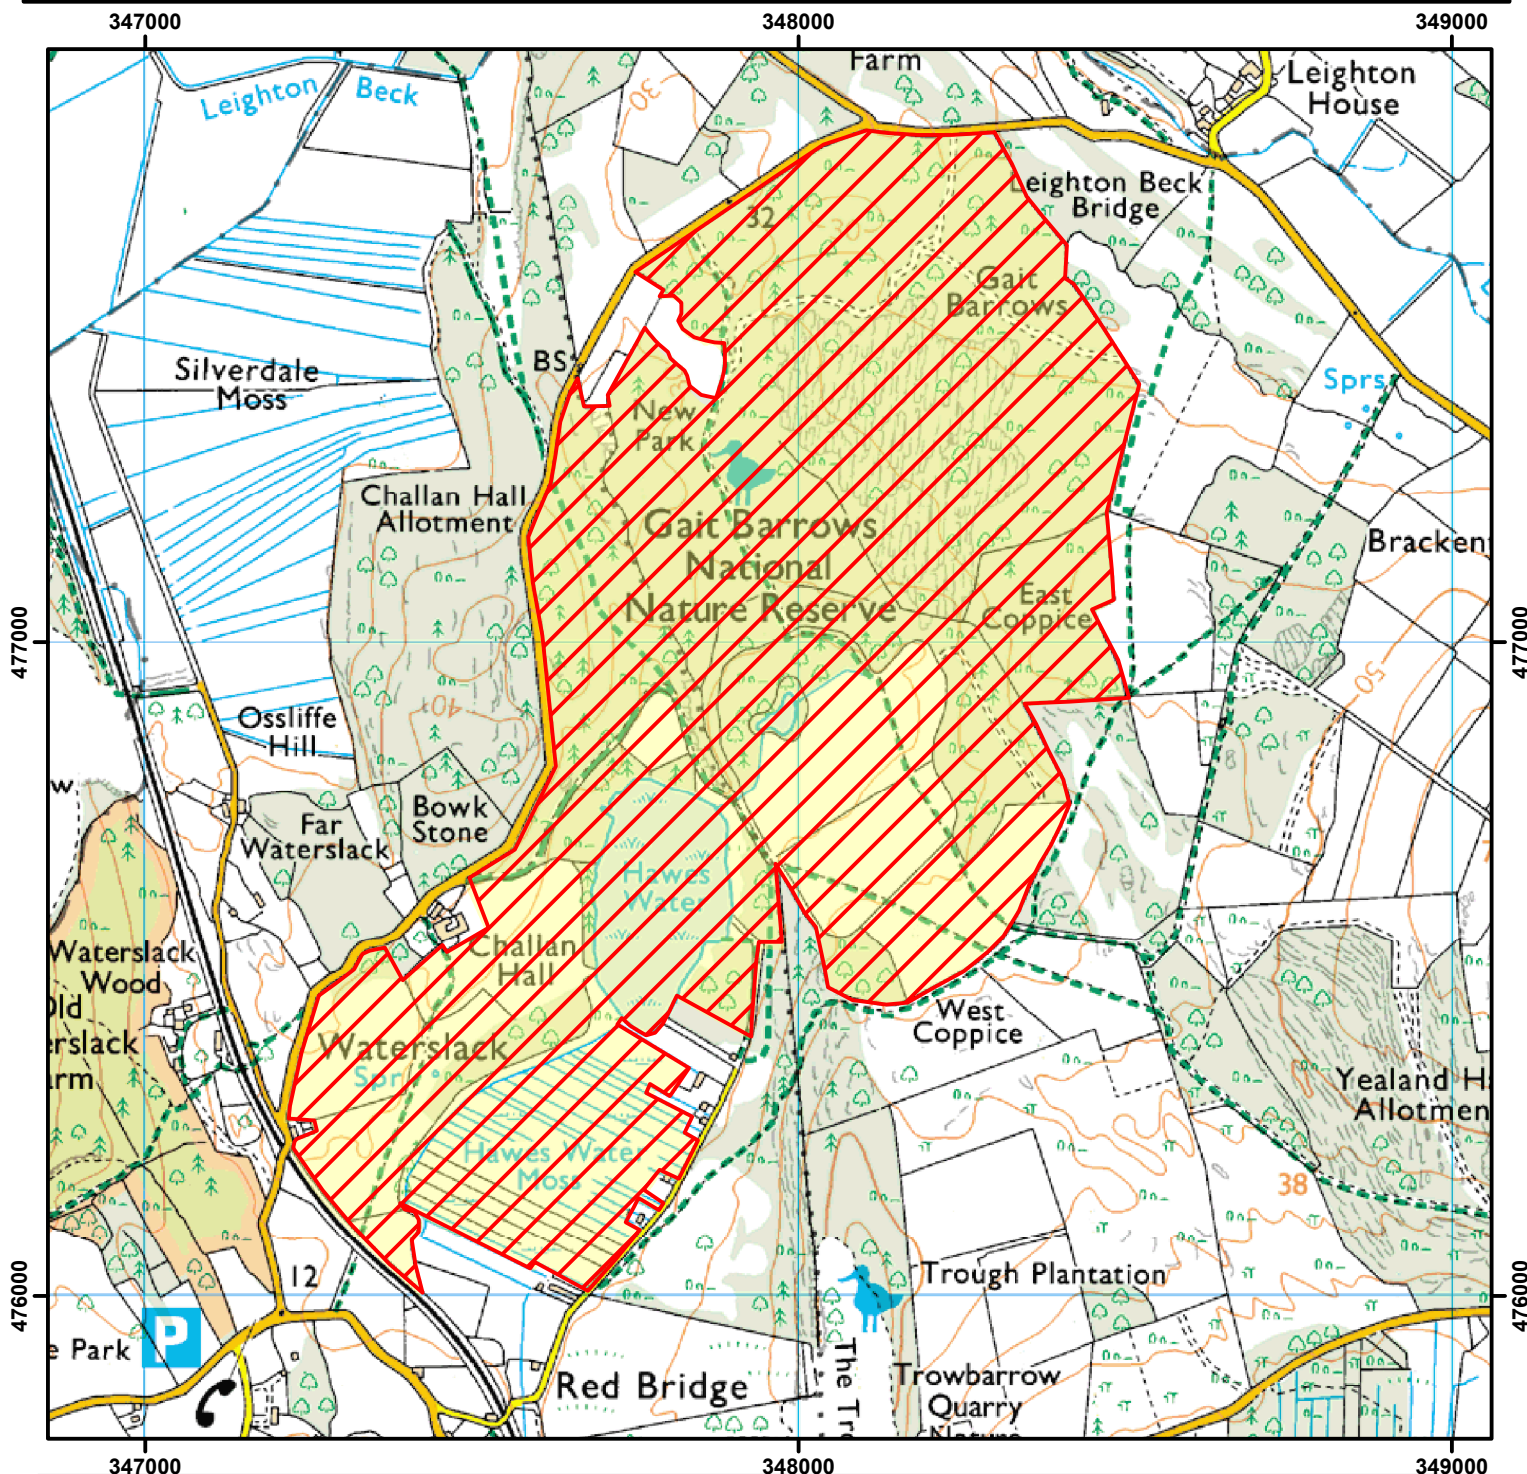

# NO DOGS

Dogs are not allowed on the open access land shown hatched below.

This does not apply to registered assistance dogs and dogs kept under effective control on Public Rights of Way.

Between: 19 November 2015 and 18 November 2021

Case Number: 2014087360

0 400 800 Metres

© Crown Copyright and database right 2015. All rights reserved.  
Ordnance Survey Licence number 100022021.

 Restricted Open Access Land  
 Open Access Land

For more information call the Open Access Contact Centre on 0300 060 2091  
or visit our website at [www.gov.uk/right-of-way-open-access-land/use-your-right-to-roam](http://www.gov.uk/right-of-way-open-access-land/use-your-right-to-roam)