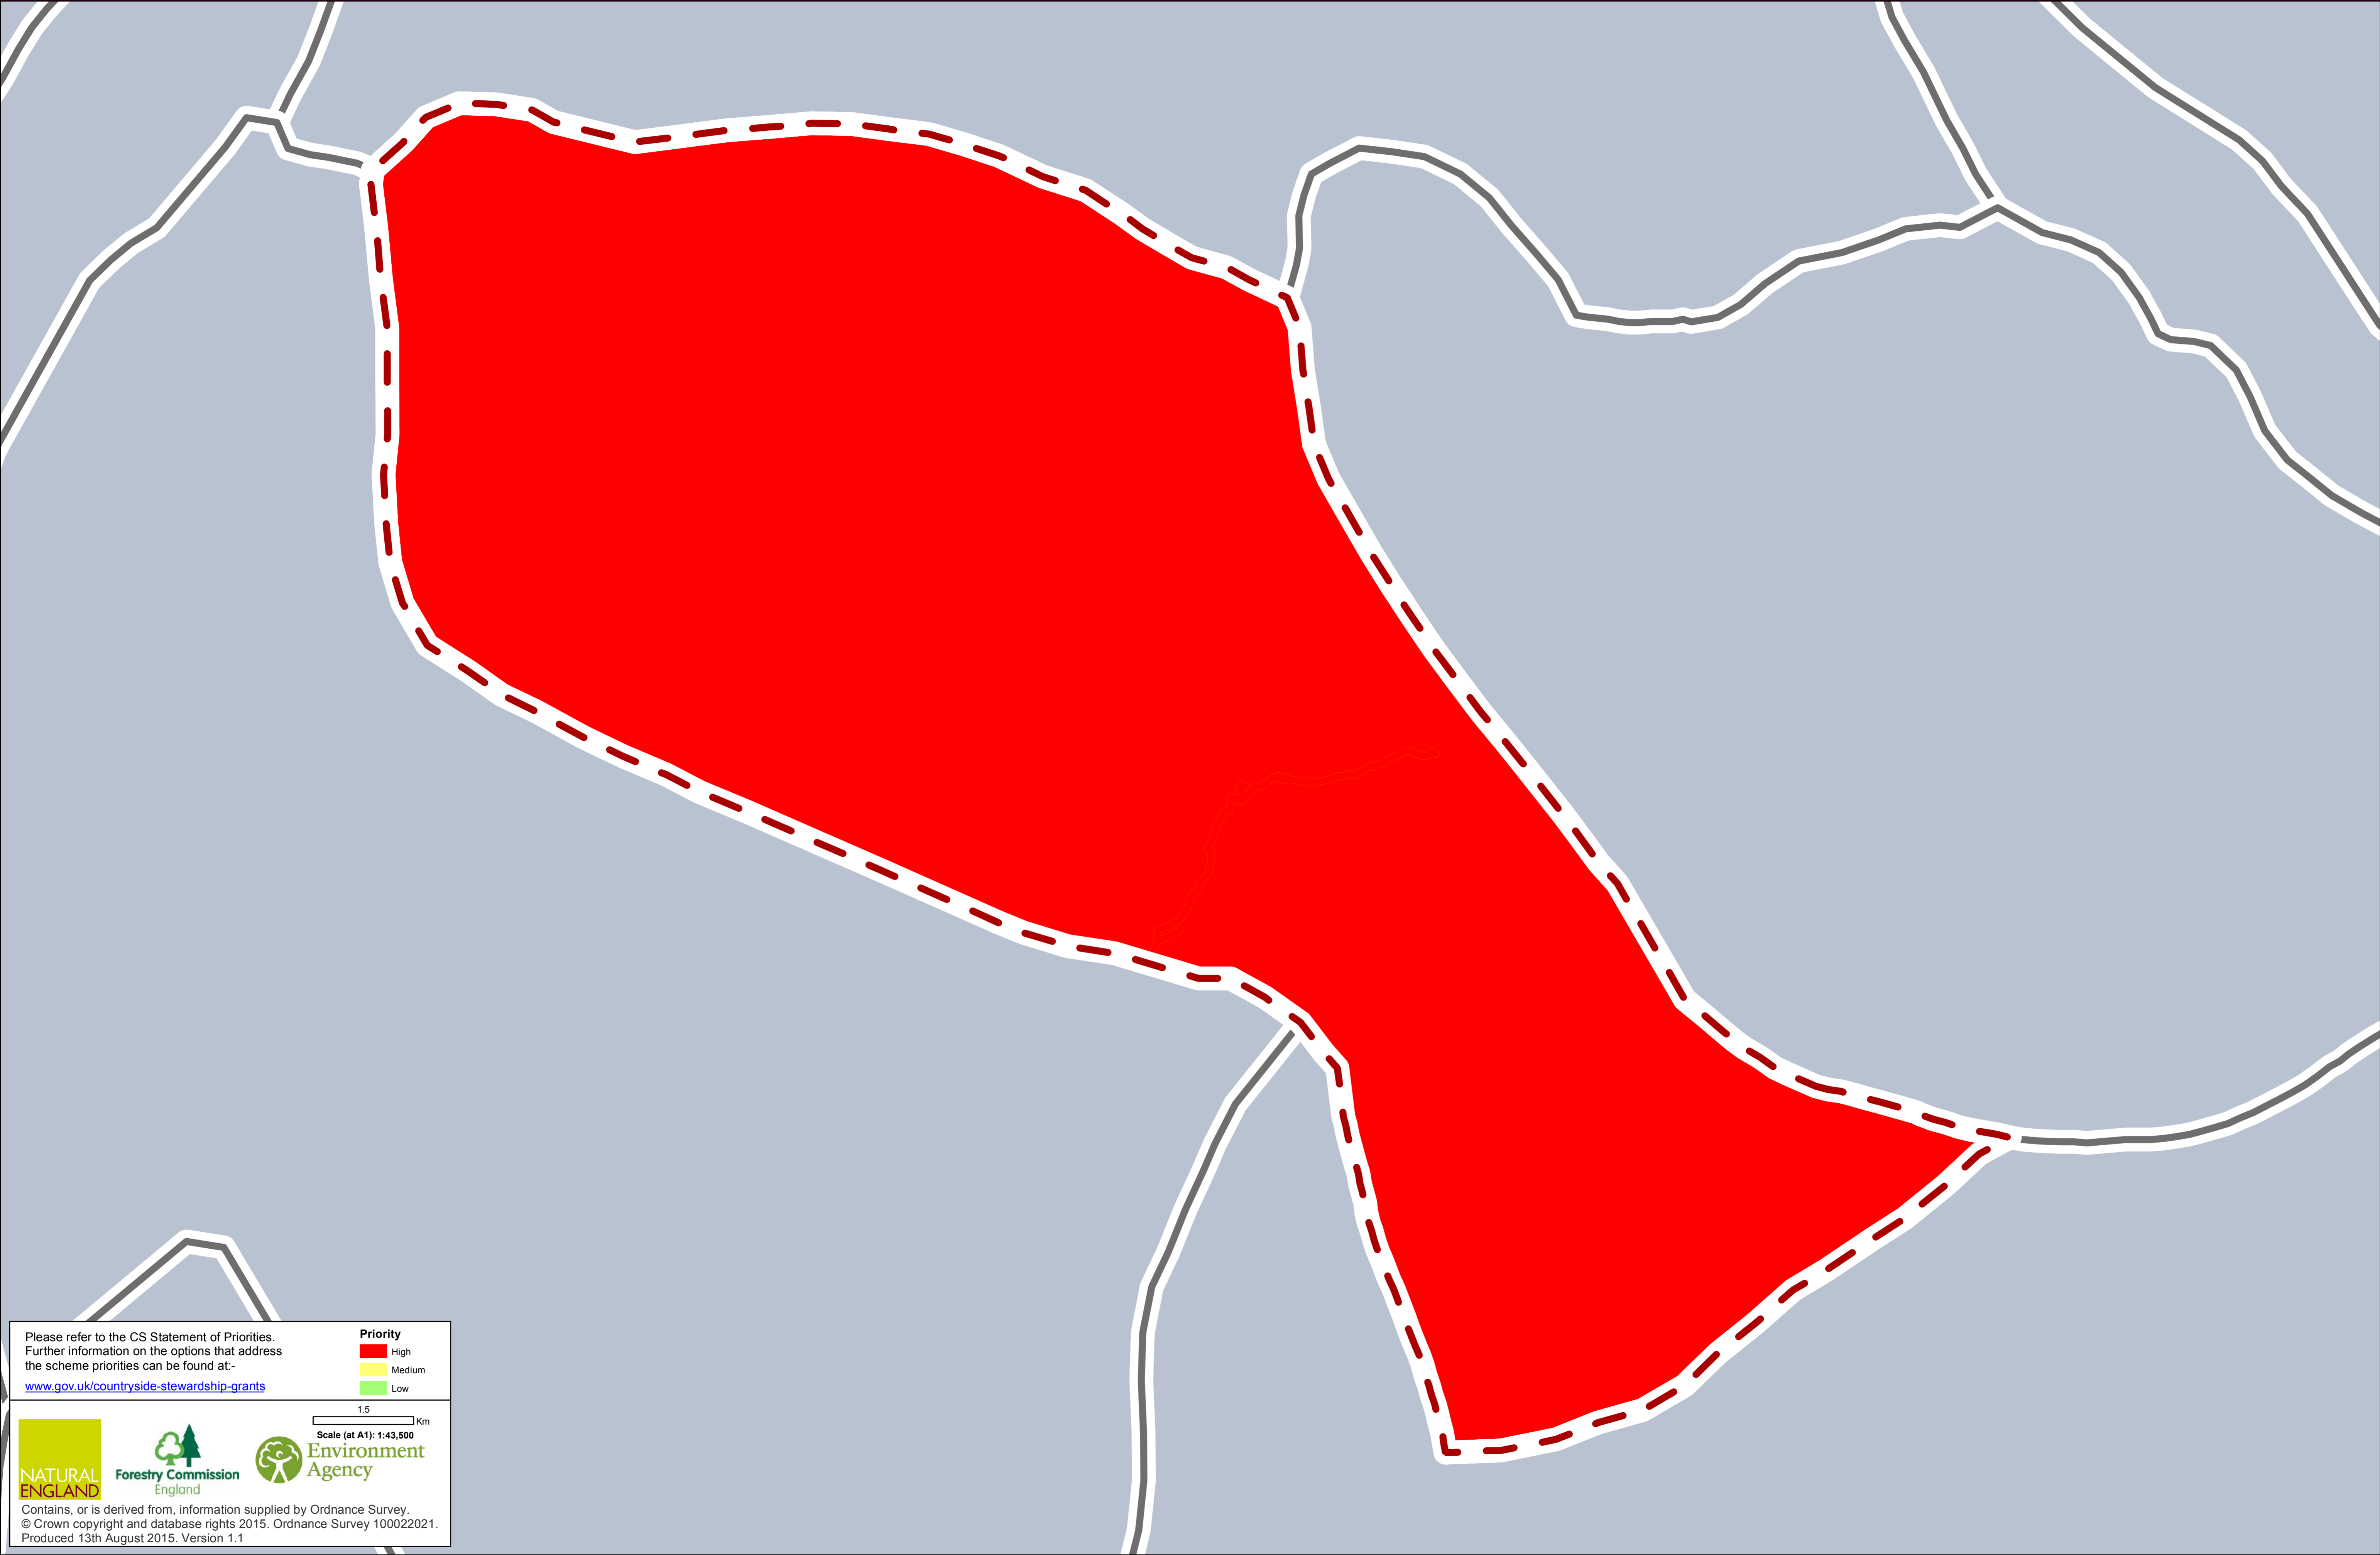

Countryside Stewardship Mid Tier Targeting Priorities Leicestershire and South Derbyshire Coalfield NCA (71)

Please refer to the CS Statement of Priorities.
Further information on the options that address
the scheme priorities can be found at:-

www.gov.uk/countryside-stewardship-grants

Priority

- High
- Medium
- Low

1.5 Km
Scale (at A1): 1:43,500

Contains, or is derived from, information supplied by Ordnance Survey.
© Crown copyright and database rights 2015. Ordnance Survey 100022021.
Produced 13th August 2015. Version 1.1