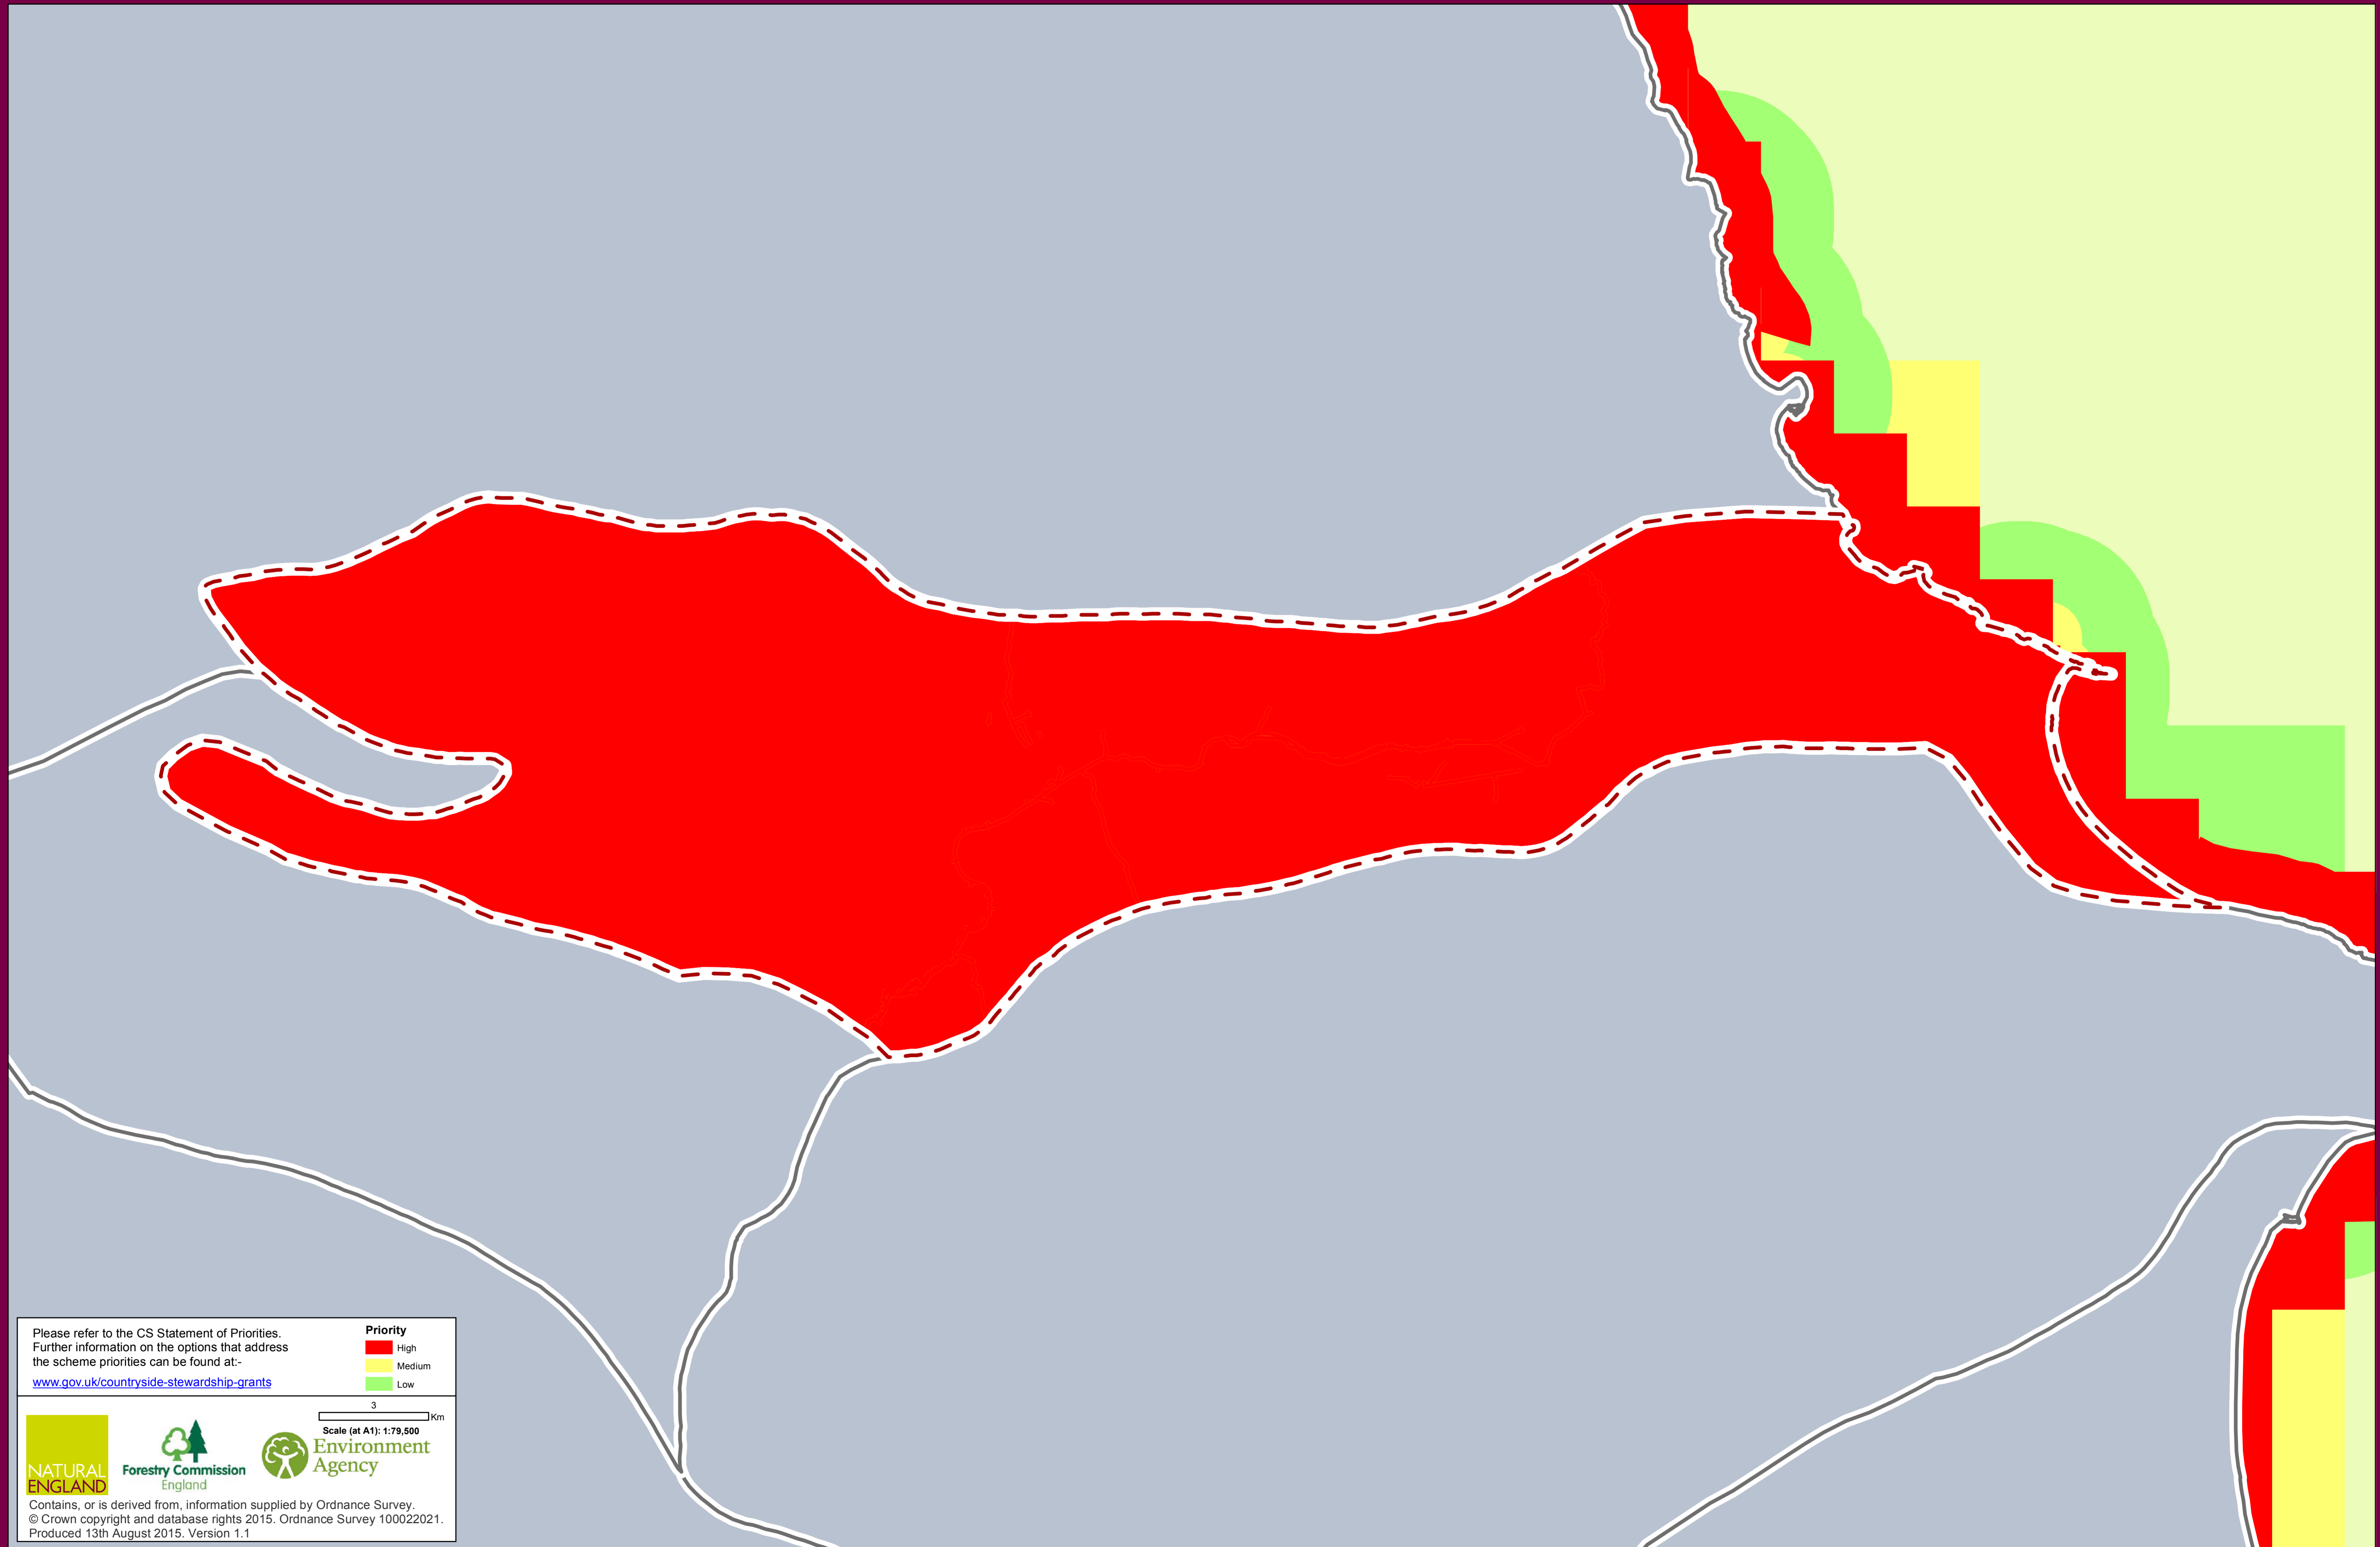

Countryside Stewardship Mid Tier Targeting Priorities Vale of Pickering NCA (26)

Please refer to the CS Statement of Priorities.
Further information on the options that address
the scheme priorities can be found at:-

www.gov.uk/countryside-stewardship-grants

Priority
High
Medium
Low

Scale (at A1): 1:79,500

Contains, or is derived from, information supplied by Ordnance Survey.
© Crown copyright and database rights 2015. Ordnance Survey 100022021.
Produced 13th August 2015. Version 1.1