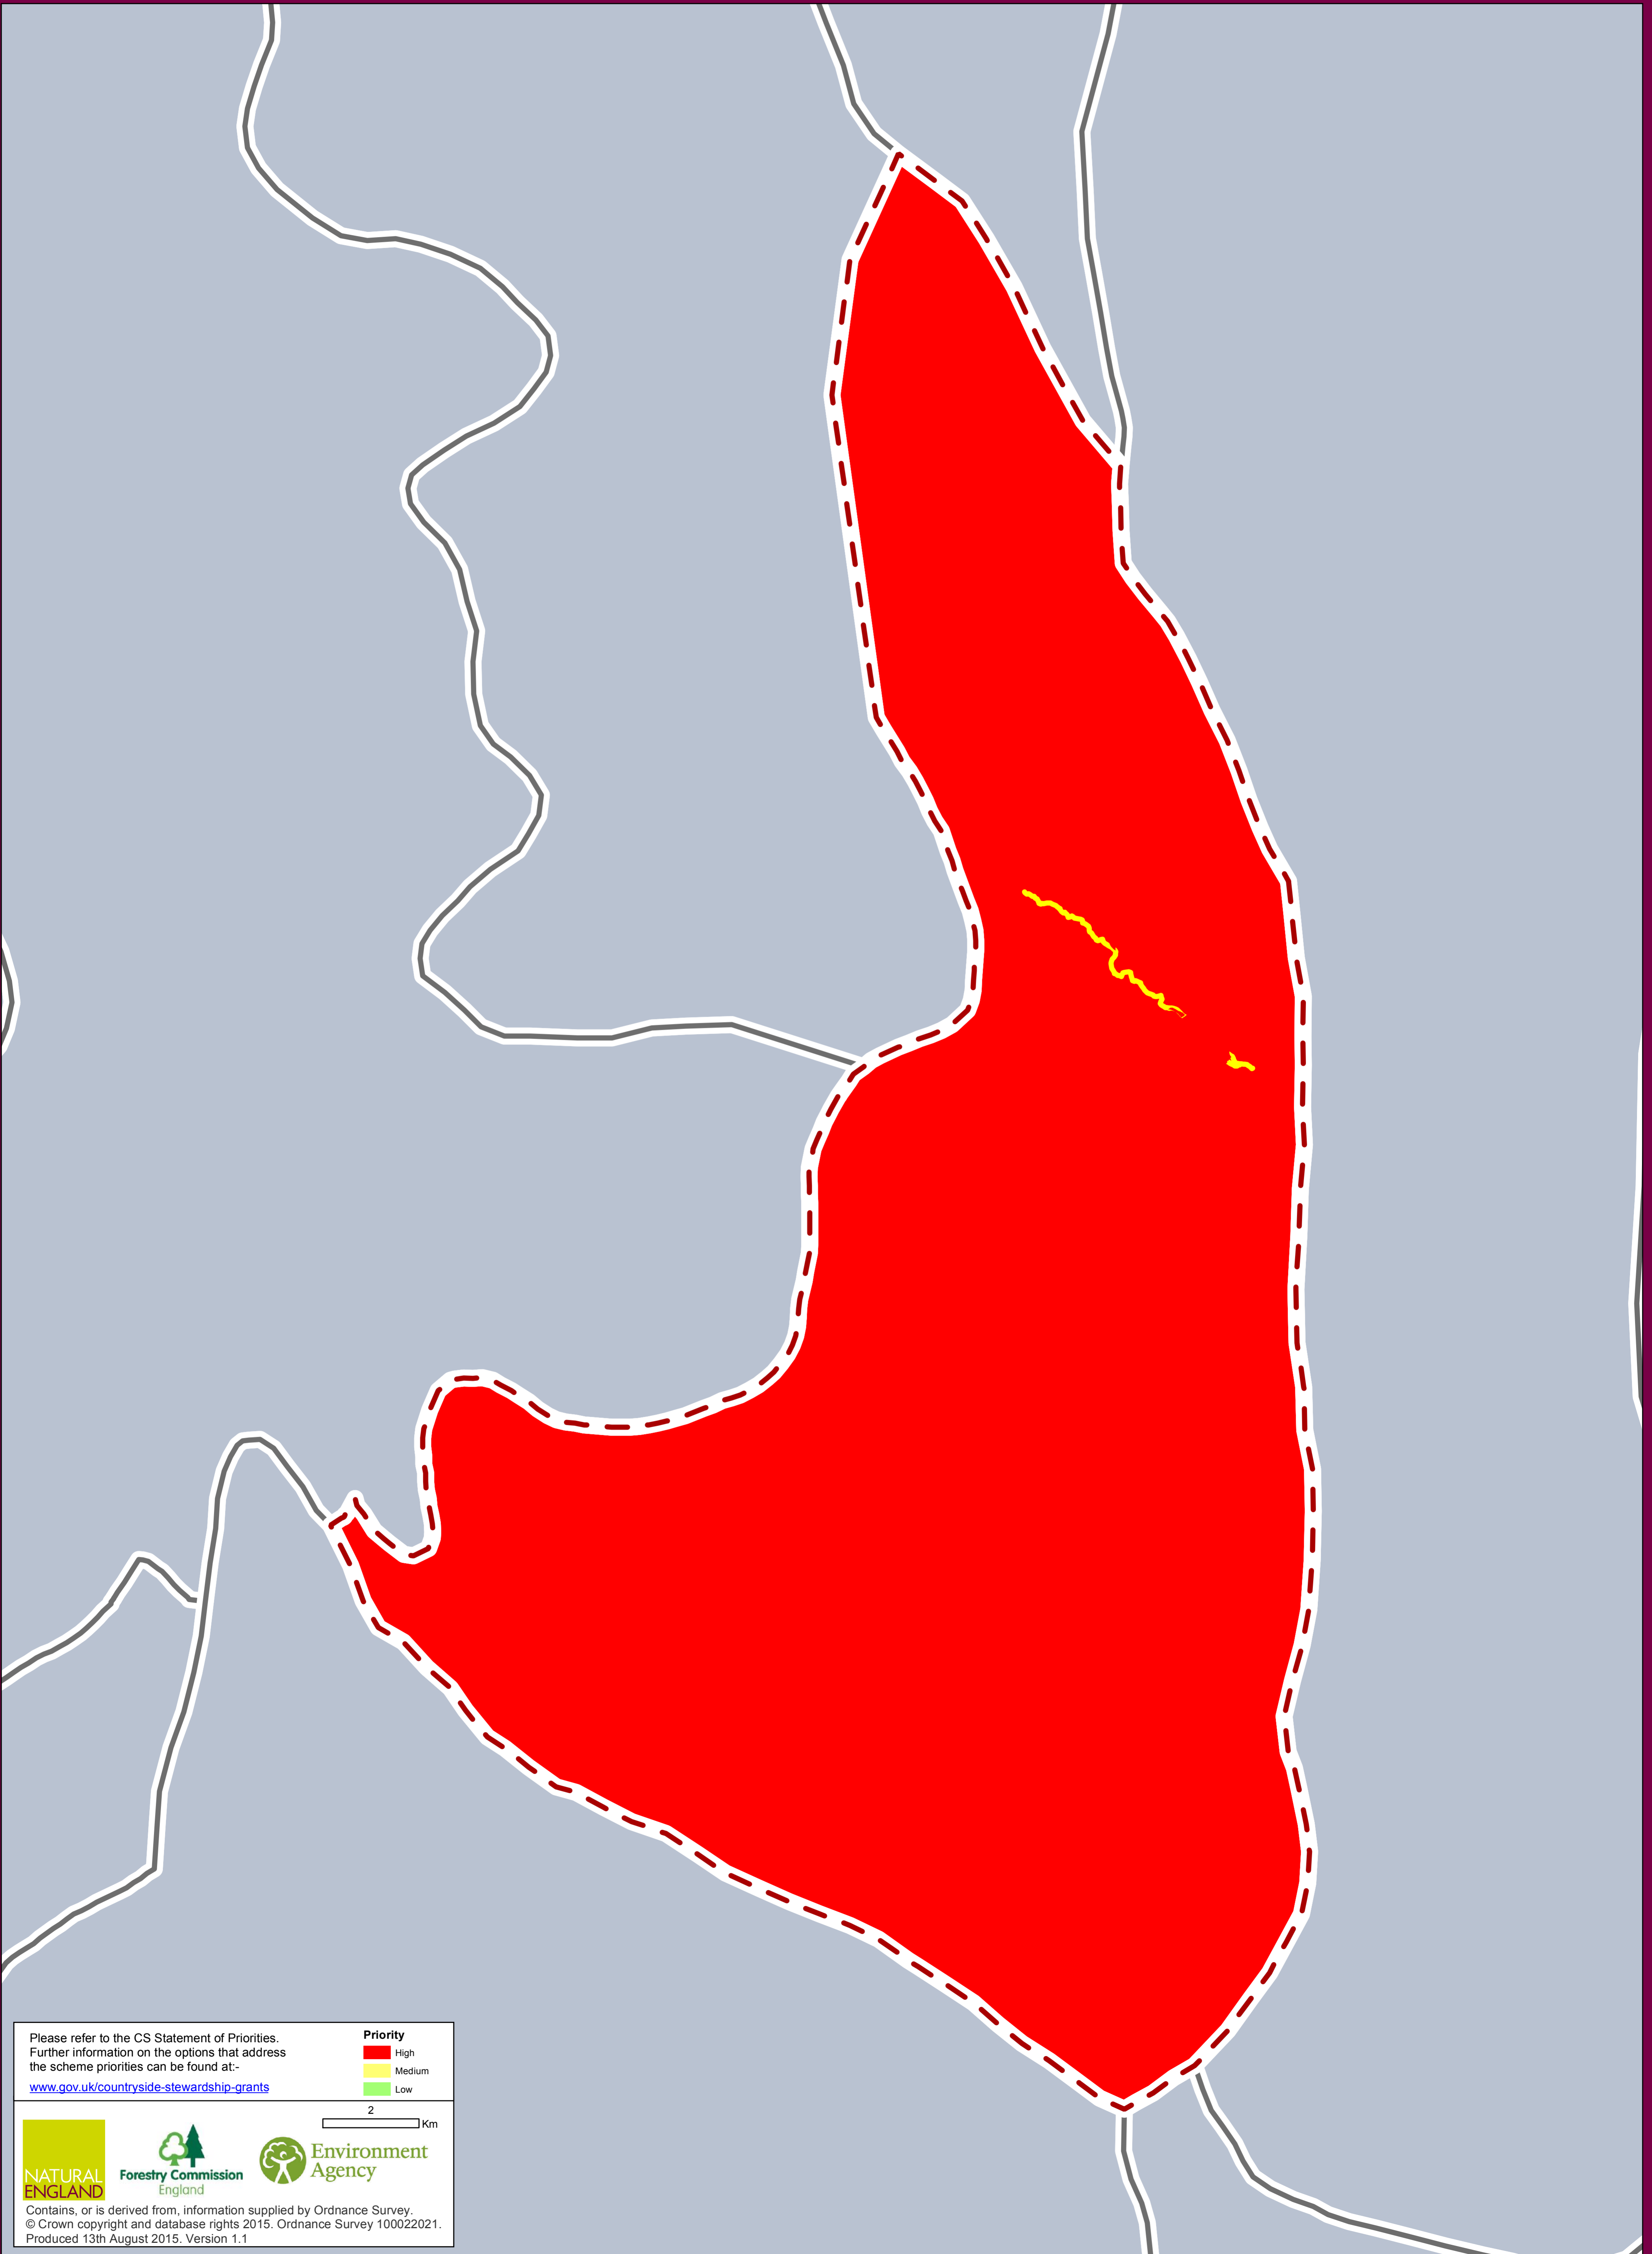

Countryside Stewardship Mid Tier Targeting Priorities Derbyshire Peak Fringe and Lower Derwent NCA (50)

Please refer to the CS Statement of Priorities.
Further information on the options that address
the scheme priorities can be found at:-
www.gov.uk/countryside-stewardship-grants

Priority
High
Medium
Low

2 Km

Contains, or is derived from, information supplied by Ordnance Survey.
© Crown copyright and database rights 2015. Ordnance Survey 100022021.
Produced 13th August 2015. Version 1.1