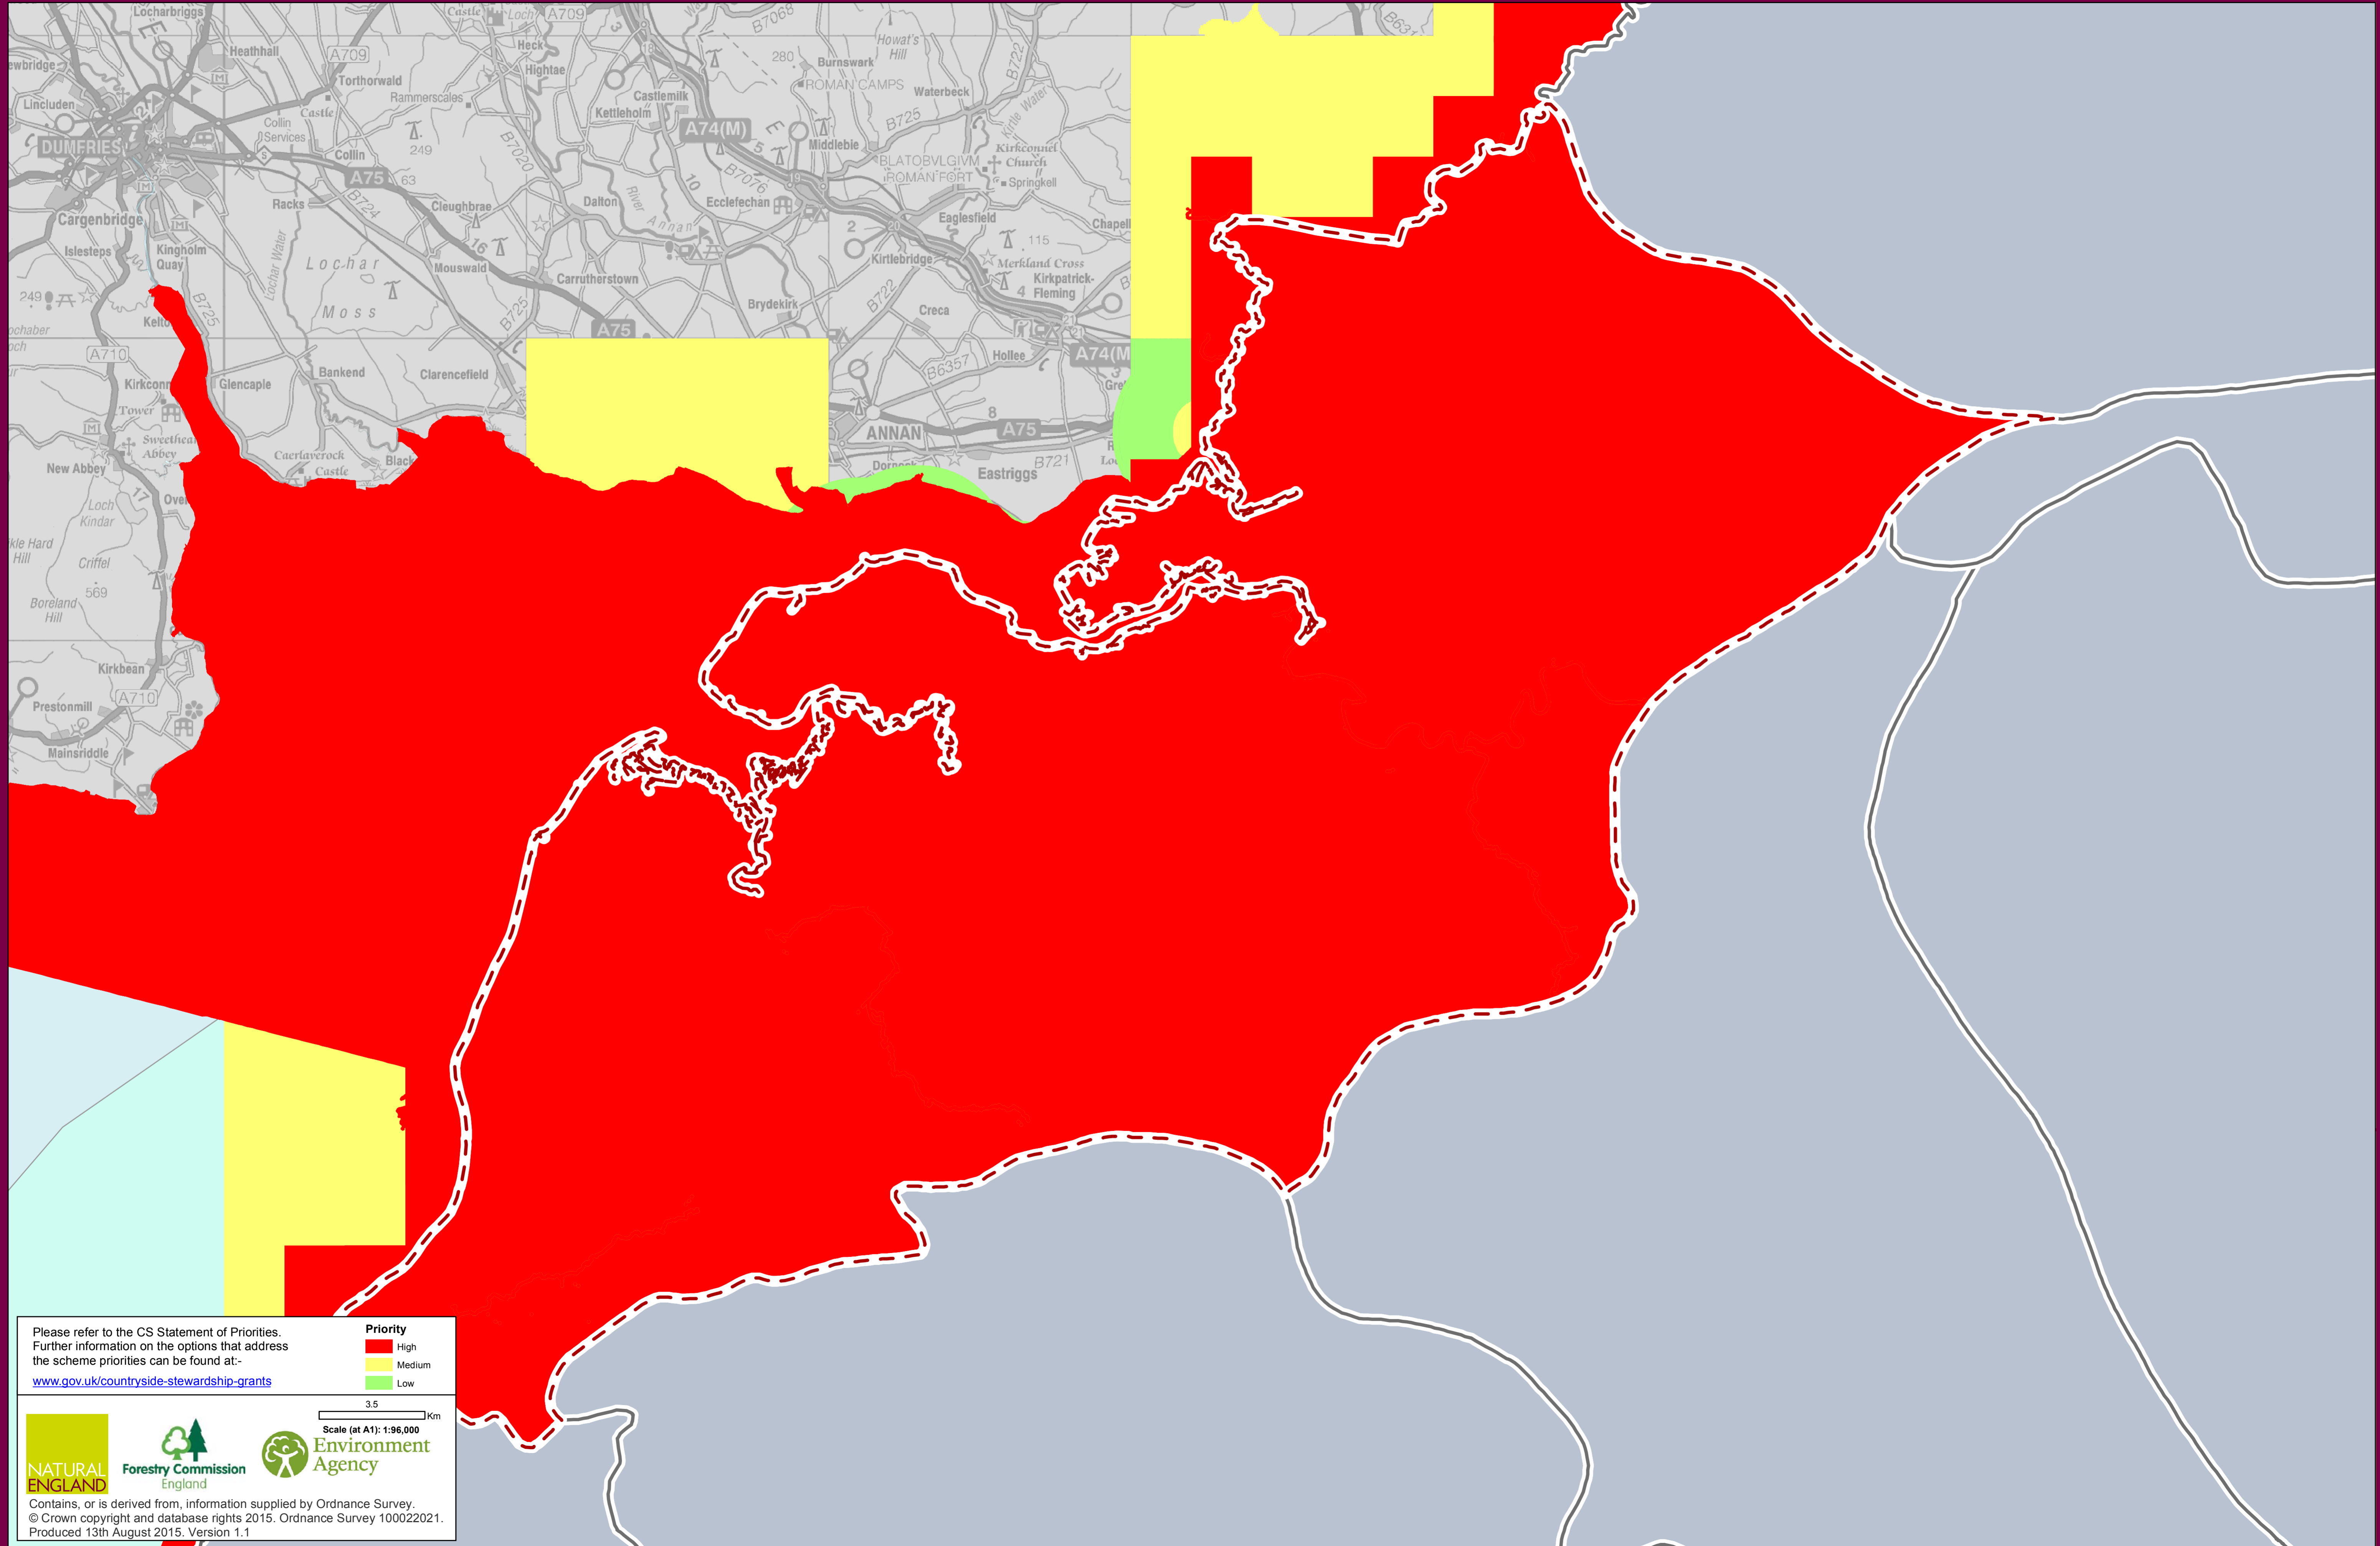

Countryside Stewardship Mid Tier Targeting Priorities Solway Basin NCA (6)

Please refer to the CS Statement of Priorities.
Further information on the options that address
the scheme priorities can be found at:-

www.gov.uk/countryside-stewardship-grants

Priority
High
Medium
Low

3.5 Km
Scale (at A1): 1:96,000

Contains, or is derived from, information supplied by Ordnance Survey.
© Crown copyright and database rights 2015. Ordnance Survey 100022021.
Produced 13th August 2015. Version 1.1