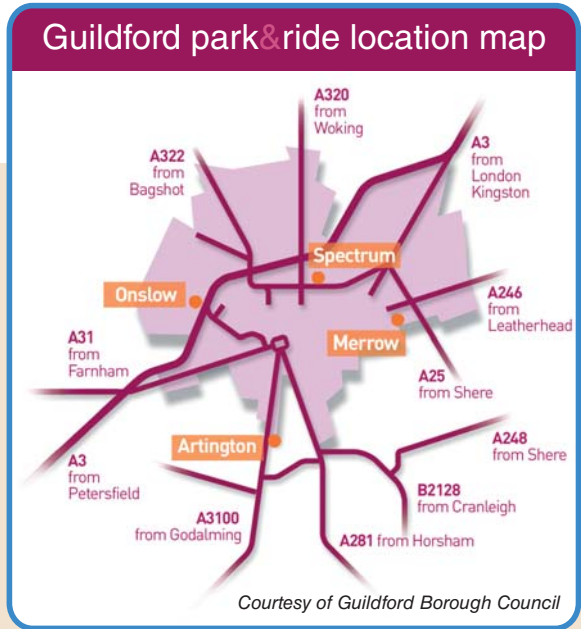

 Park and ride buses drop you off and collect you by the Friary. They also stop at a few other places shown on this map.

Spectrum
 getting off

Merrow
 getting off
 getting on

Artington
 getting off
 getting on

Onslow
 getting off
 getting on

Further information on bus times and fares, are available on the online Guildford Park and Ride leaflet at:
<http://new.surreycc.gov.uk/roads-and-transport/buses-and-trains/guildford-park-and-ride>