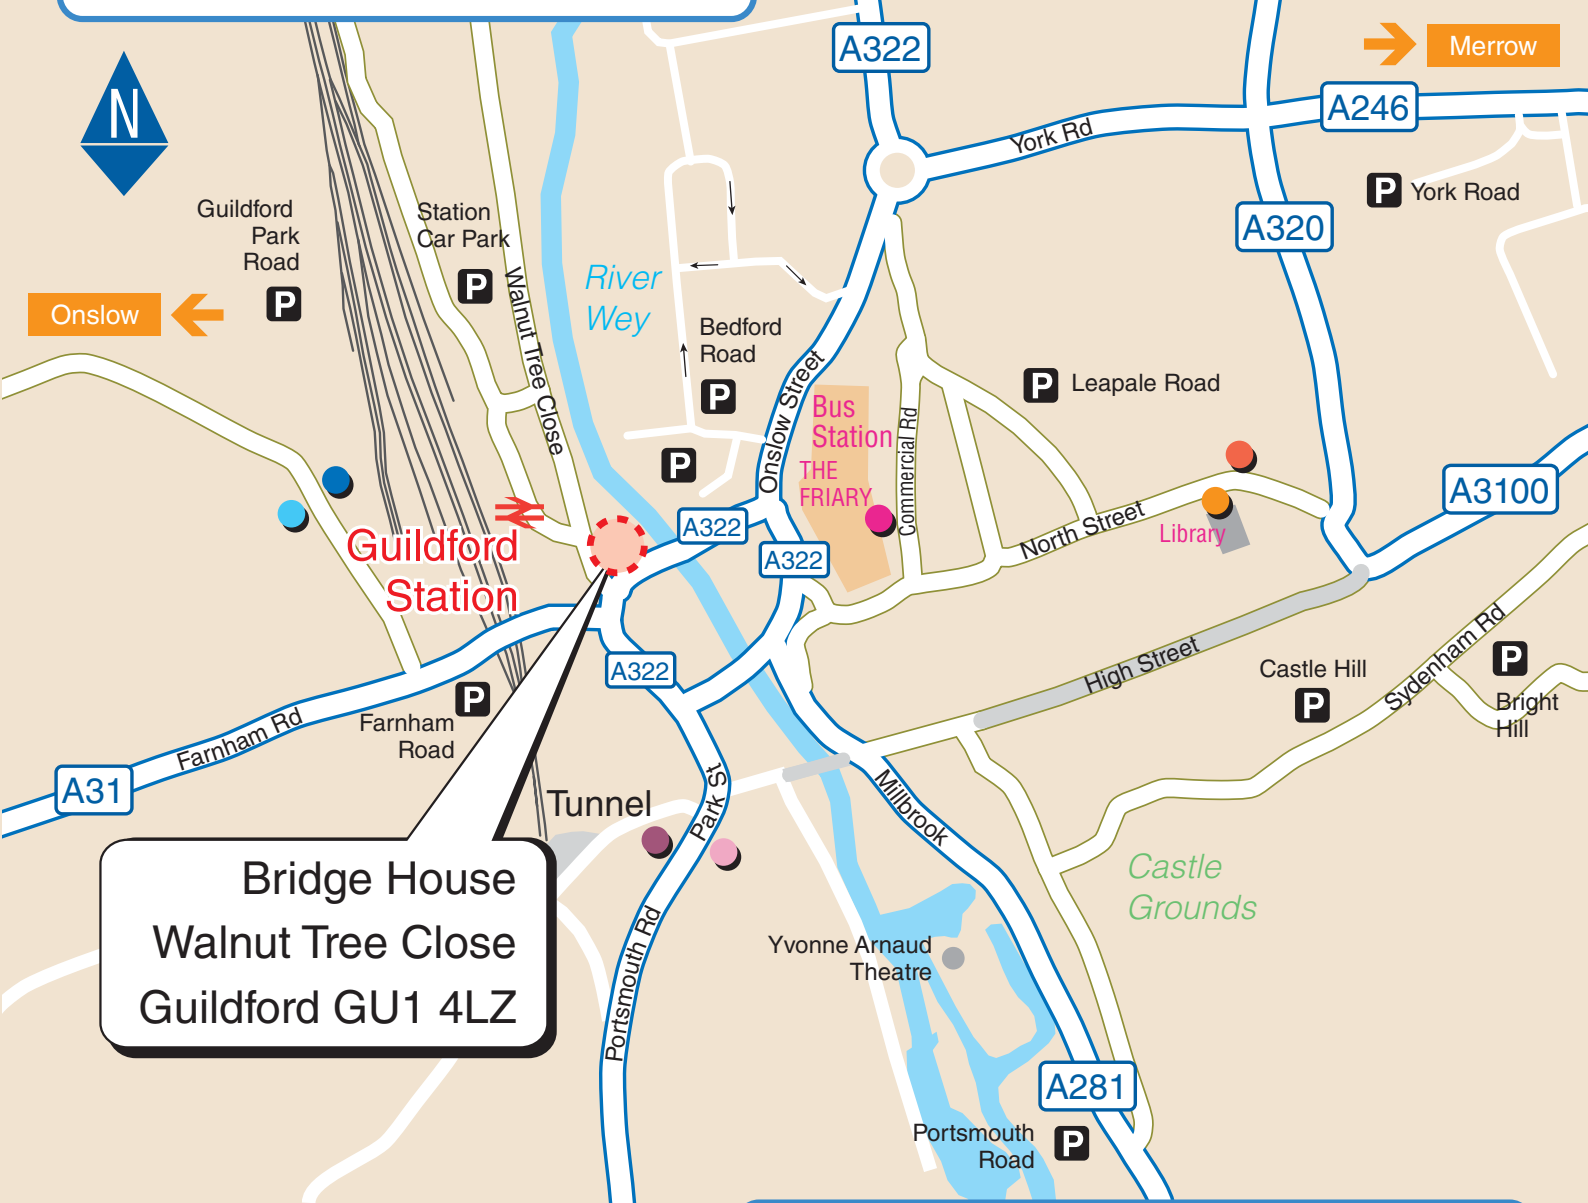

 Park and ride buses drop you off and collect you by the Friary. They also stop at a few other places shown on this map.

Spectrum
 getting off

Merrow
 getting off
 getting on

Artington
 getting off
 getting on

Onslow
 getting off
 getting on

Further information on bus times and fares, are available on the online Guildford Park and Ride leaflet at:
<http://new.surreycc.gov.uk/roads-and-transport/buses-and-trains/guildford-park-and-ride>