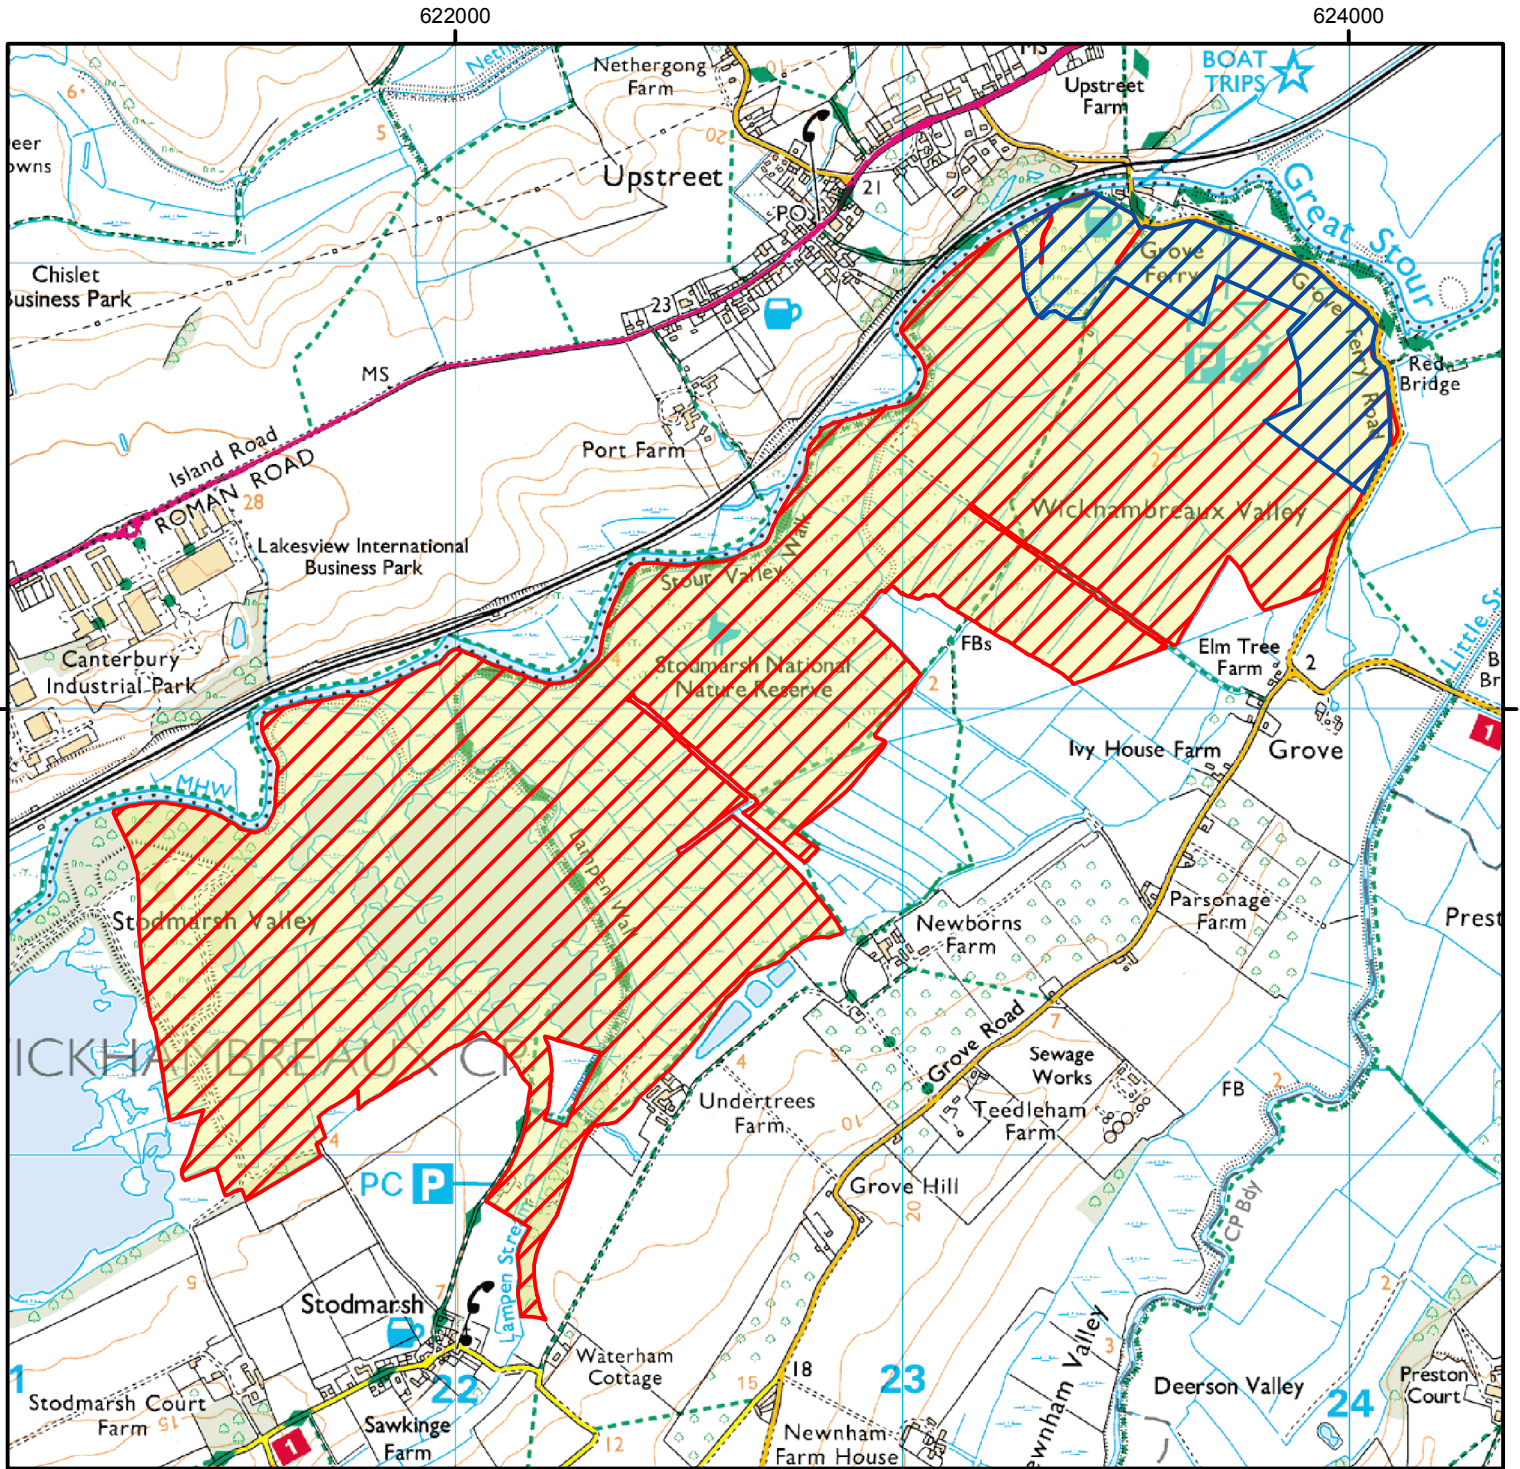

CROW Access Restrictions

To Protect sensitive birds and habitats:

Access to the land hatched in red is excluded 365 days per year.

Access to the land hatched in blue is excluded between 1st October & 31st July annually

This does not affect existing permissive access and PROW within the reserve

Case Numbers: 2015067839 & 2015067840 Dates: Annually from 7th February 2016

0 300 600 Metres

© Crown Copyright and database right 2016. All rights reserved. Ordnance Survey Licence number 100022021.

 Restriction (October to July)

 Restriction

 CROW Access Land

For more information call the Open Access Contact Centre on 0300 060 2091 or visit our website at www.gov.uk/right-of-way-open-access-land/use-your-right-to-roam