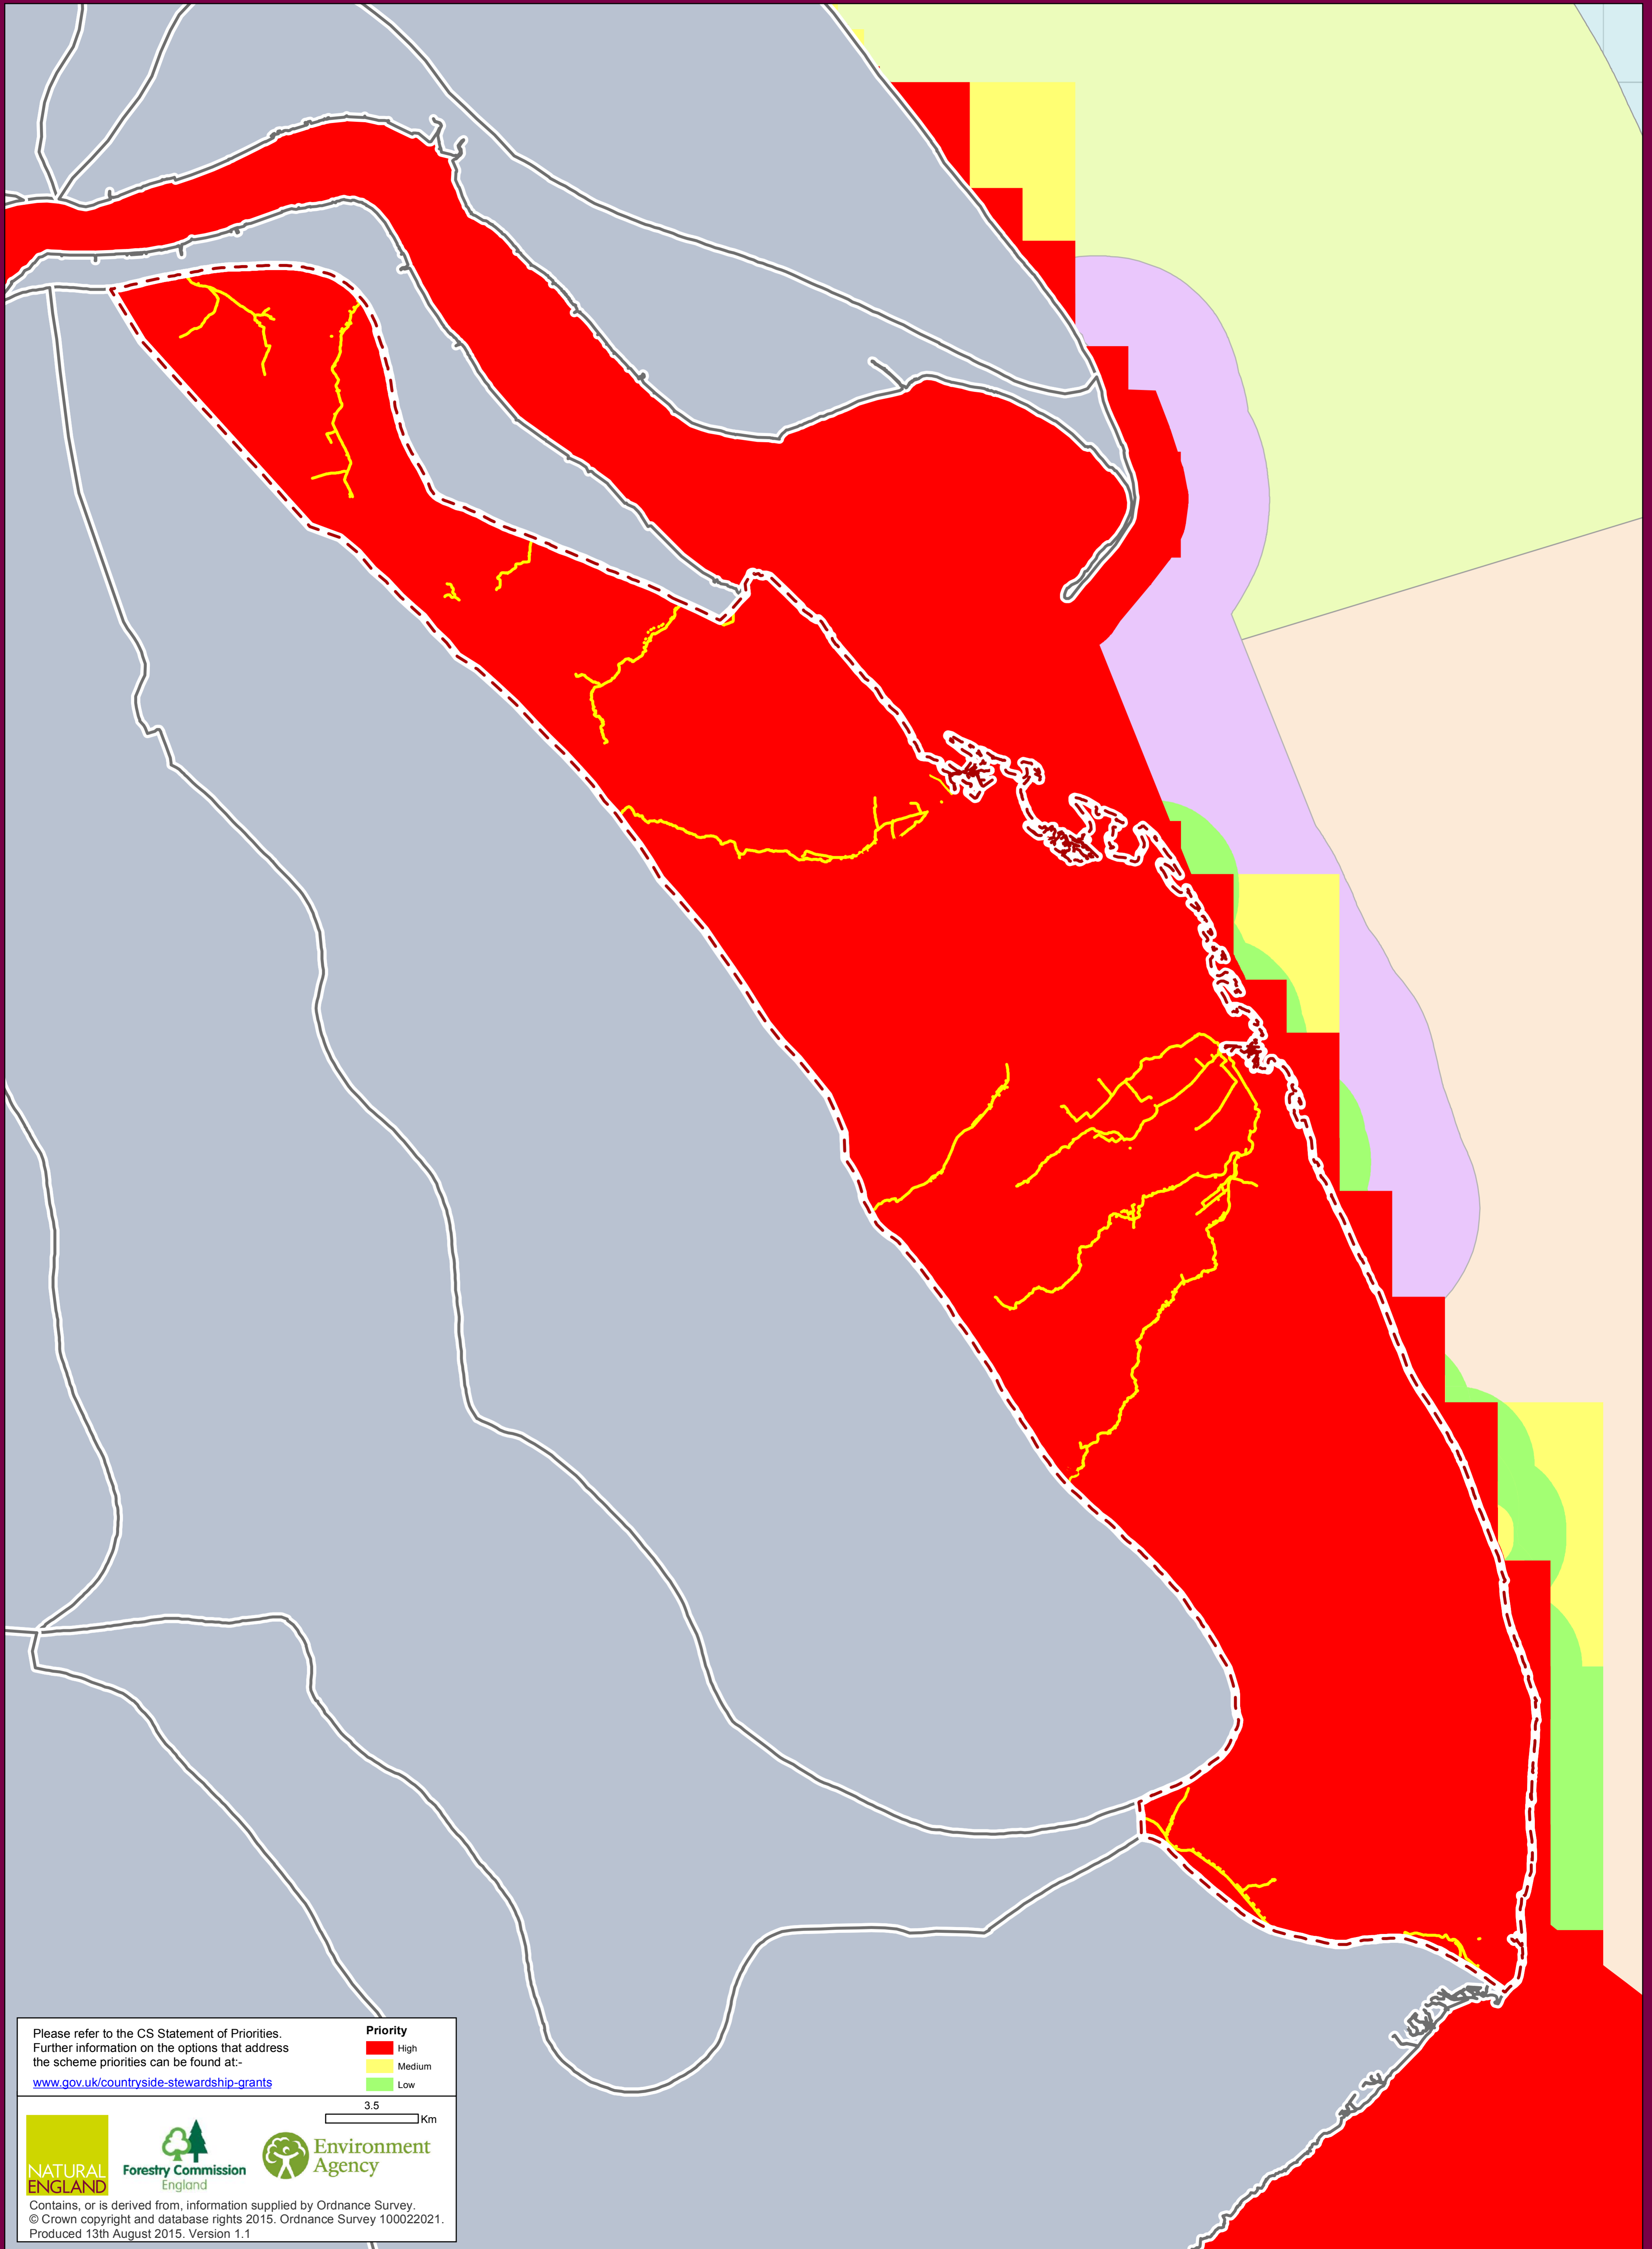

Countryside Stewardship Mid Tier Targeting Priorities Lincolnshire Coast and Marshes NCA (42)

Please refer to the CS Statement of Priorities.
Further information on the options that address
the scheme priorities can be found at:-
www.gov.uk/countryside-stewardship-grants

Priority
High
Medium
Low

3.5 Km

Contains, or is derived from, information supplied by Ordnance Survey.
© Crown copyright and database rights 2015. Ordnance Survey 100022021.
Produced 13th August 2015. Version 1.1