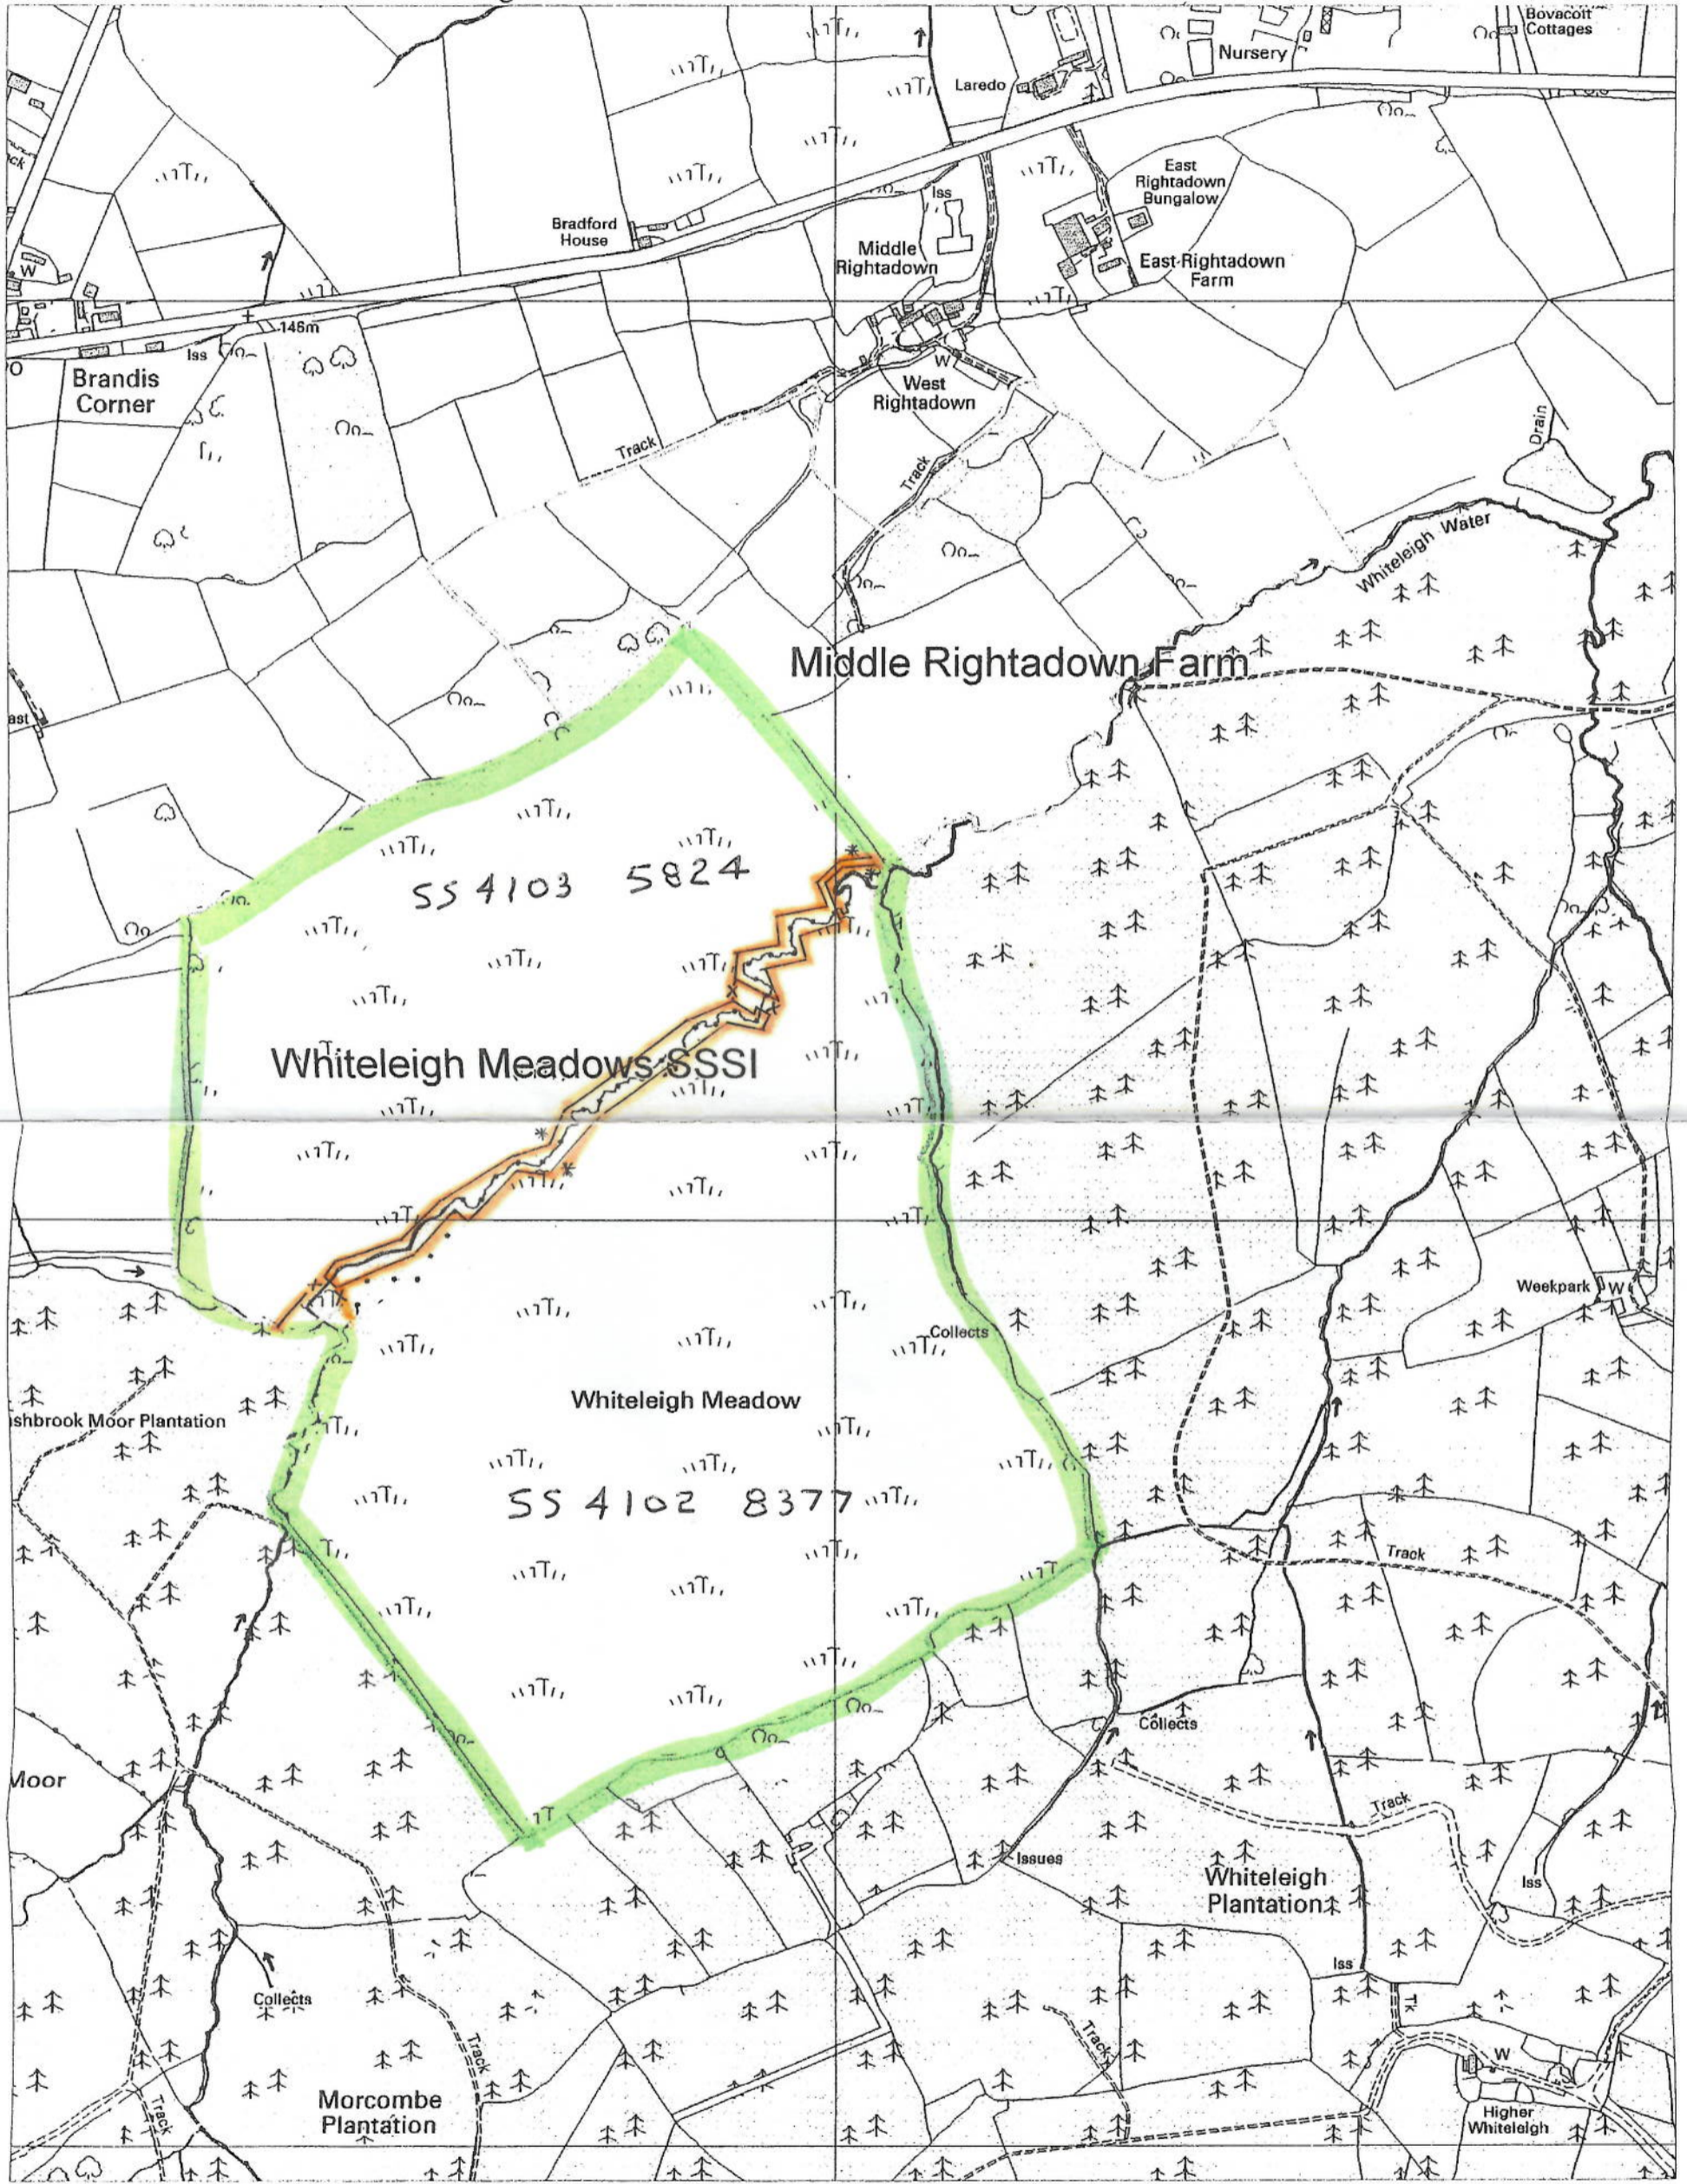

Whiteleigh Meadows SSSI  
 Traditional Breeds Incentive  
 Wildlife Enhancement Agreement - John Elcome

ENGLISH NATURE

Scale 1:4296 Map 1 of 1

This map is reproduced from the Ordnance Survey map by English Nature with the permission of OS on behalf of The Controller of Her Majesty's Stationary Office, (c) Crown copyright. All rights reserved. Unauthorised reproduction infringes Crown Copyright and may lead to prosecution or civil proceedings. Licence Number: CD272299. Compiled by: Michael Edwards Date: 21 January 2003 MglKey: Management Key

English Nature  
 Devon  
 Level 2, Renslade House  
 Bonhay Road  
 Exeter  
 EX4 3AW

MARKED TO SHOW LINE OF FENCE ON BANKS OF WHITELEIGH WATER WHERE IT CROSSES WHITELEIGH MEADOW.

working today for nature tomorrow

MARKED BY: JOHN ELCOME - WHITELEIGH MEADOW COMMONERS ASSOCIATION  
 DATE: 8.5.03

KEY  
 FENCE: (3 STRAND BARBED WIRE)  
 GATE: 12'-0" WOODEN