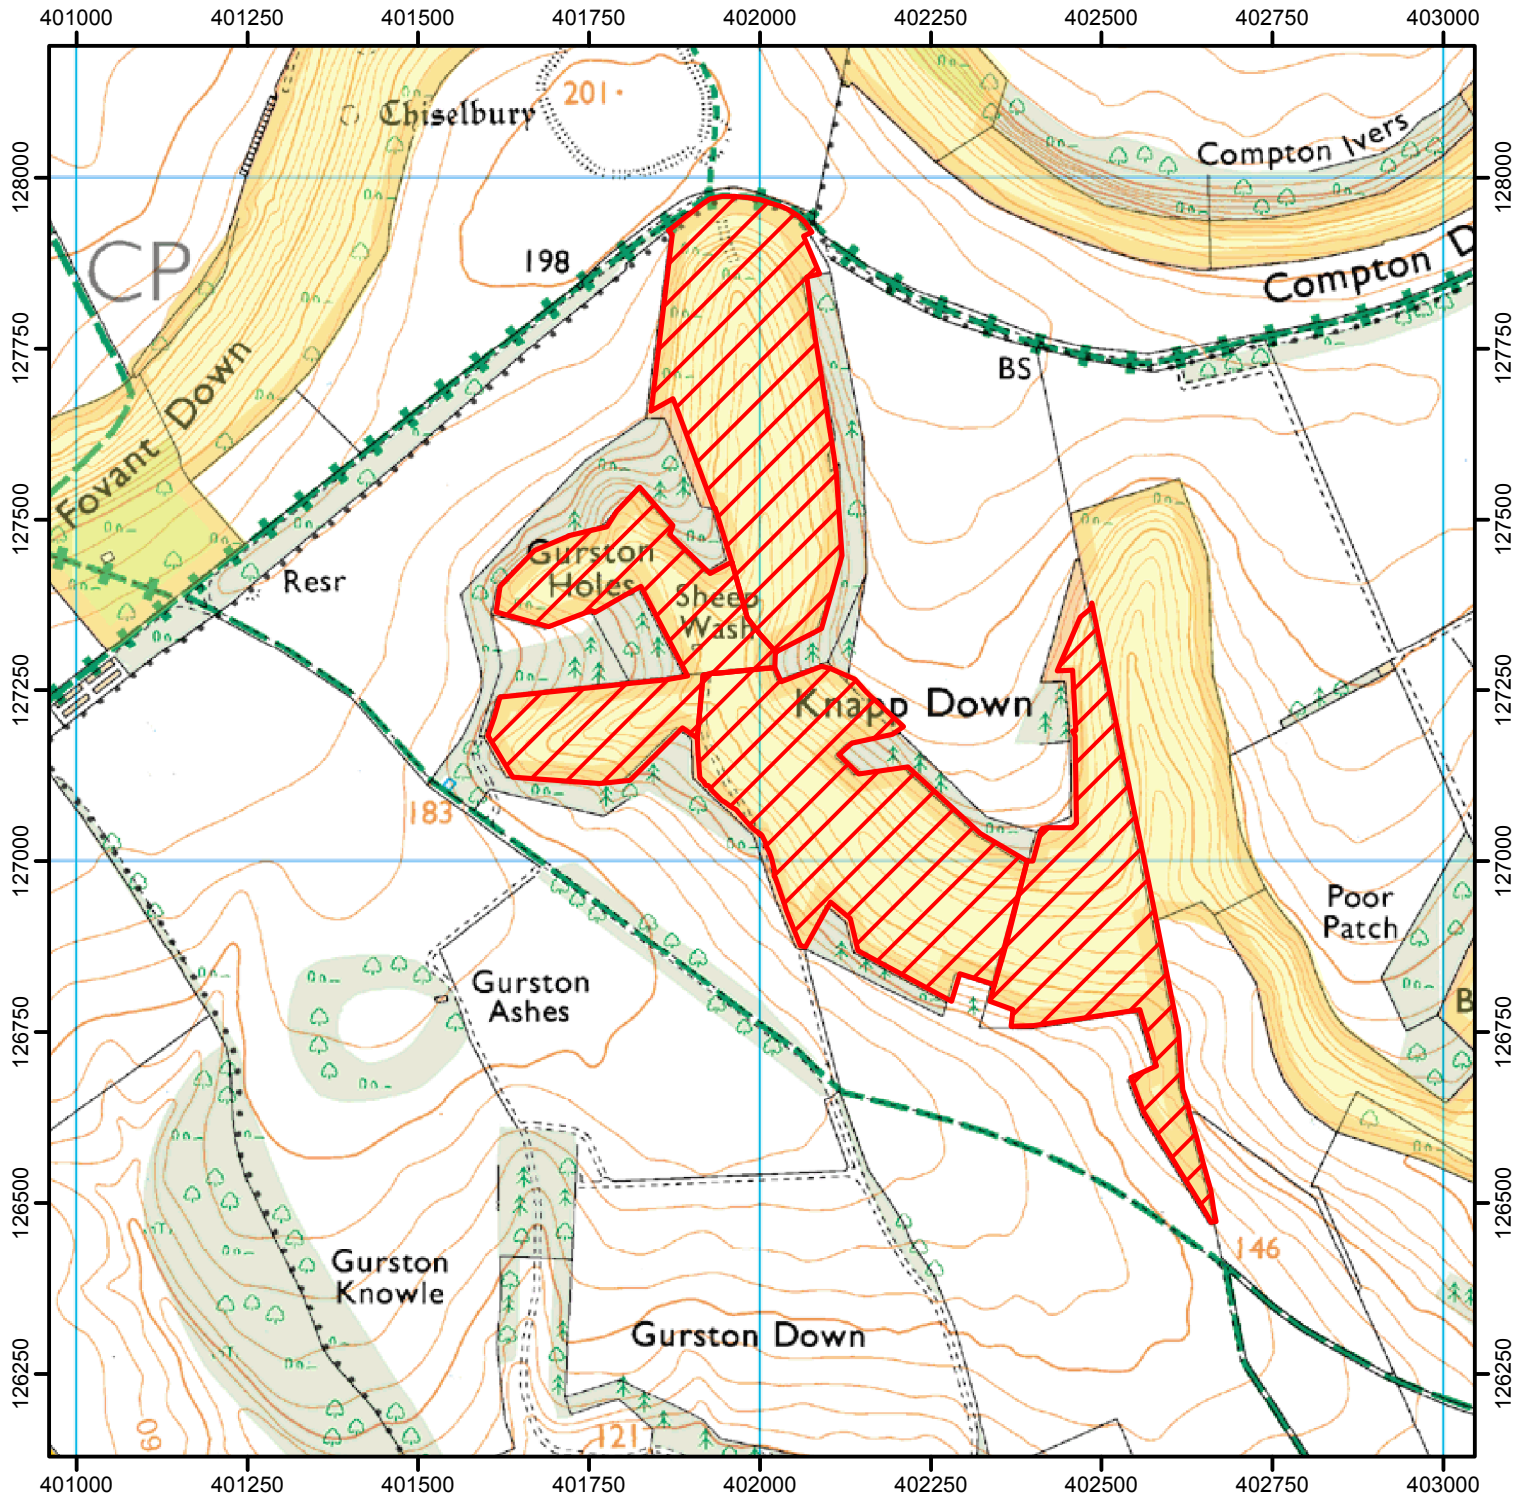

NO OPEN ACCESS

In the interests of land management, the land shown hatched on the map below is temporarily closed to avoid disturbance to game and disruption to shooting.

From: 1 July to 1 February each year until February 2021

Case Number: 2008090036

 Restricted Open Access Land
 Open Access Land

© Crown Copyright and database right 2015. All rights reserved. Ordnance Survey Licence number 100022021

For more information call the Open Access Contact Centre on 0300 060 2091 or visit our website at www.gov.uk/right-of-way-open-access-land/use-your-right-to-roam