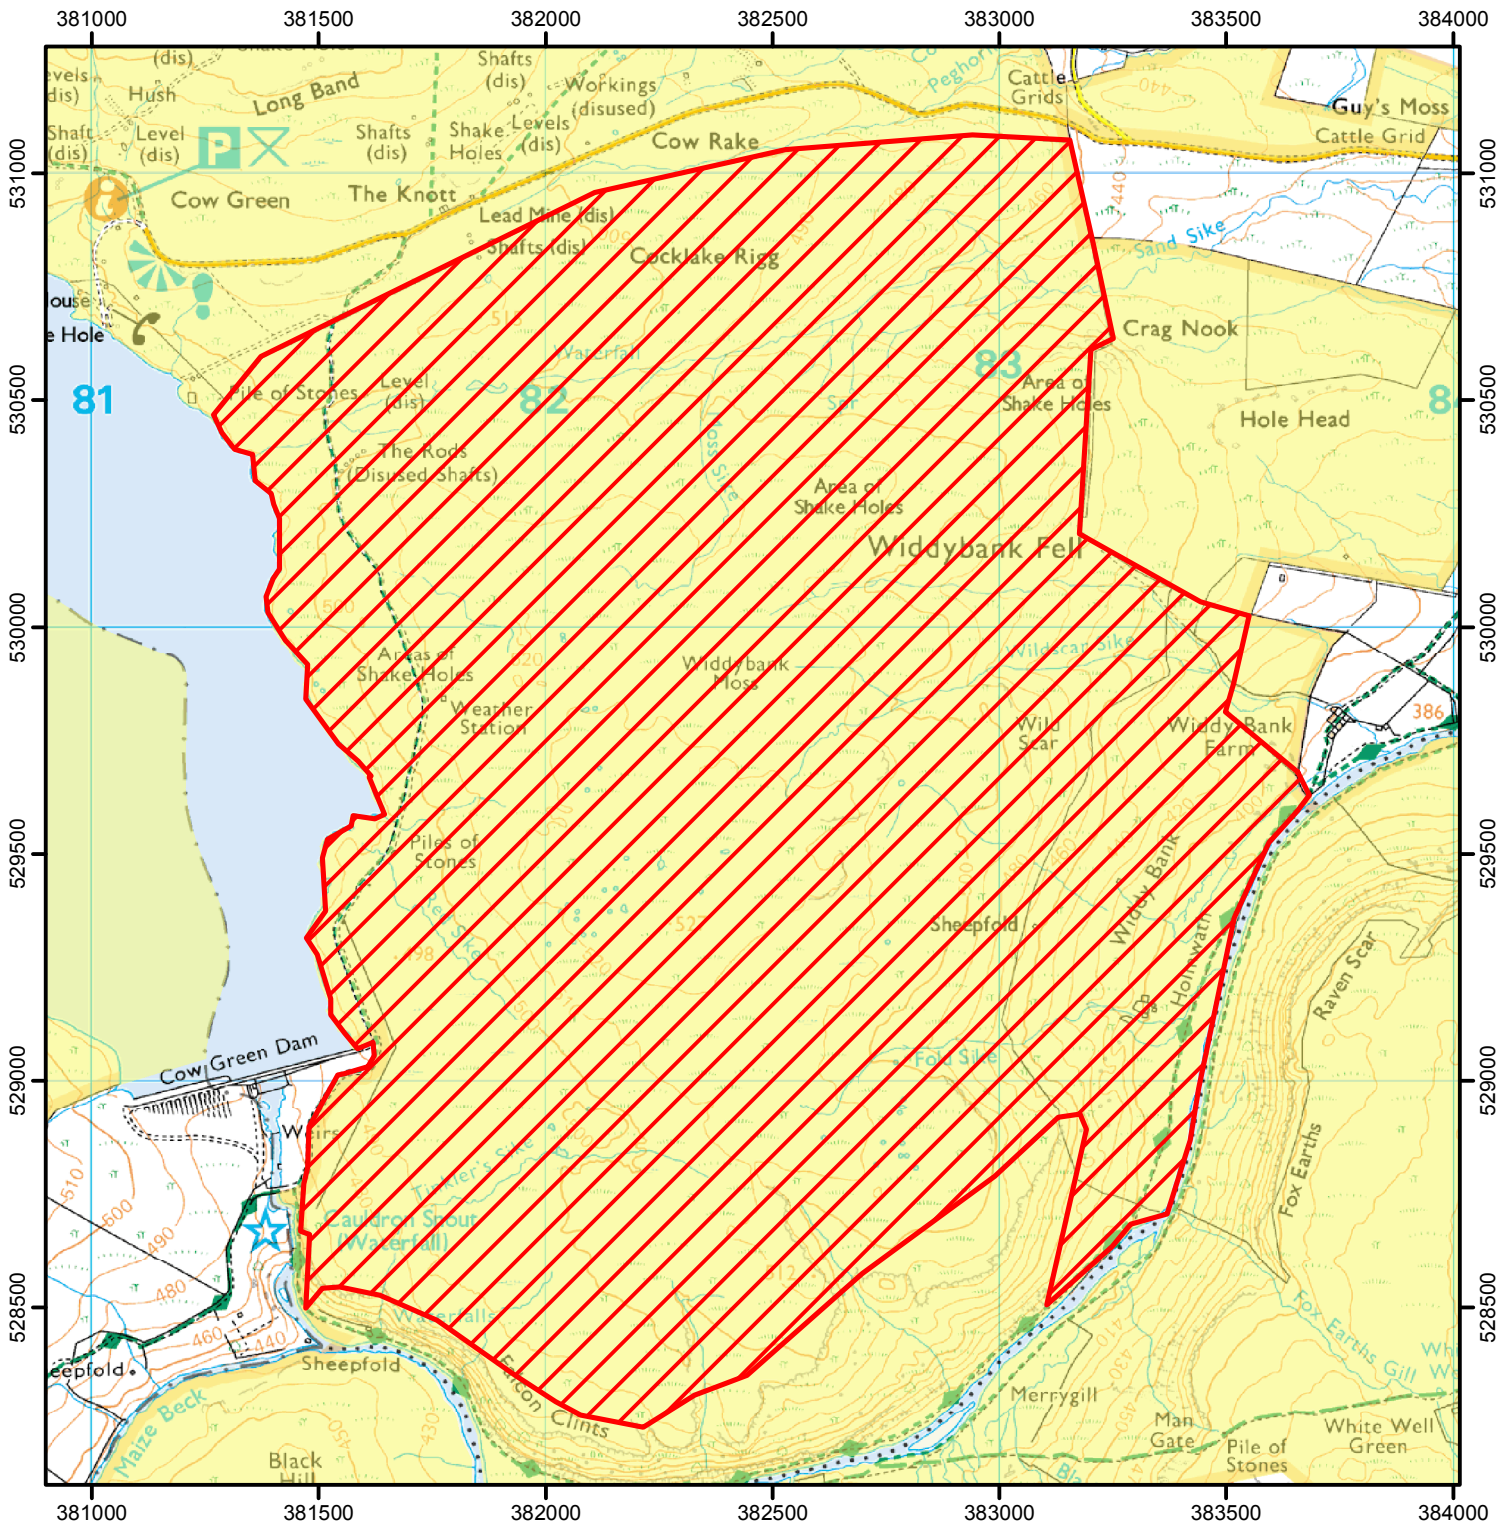

CROW Open Access: Second Consultation Notice

(Please see accompanying notice)
(This does not affect Public Rights of Way)

Consultation Start Date: 20 April 2015

End Date: 15 May 2015

Case Number: 2005090267

0 200 400 800 1,200 Metres

Restricted Open Access Land

Open Access Land

© Crown Copyright and database right 2014. All rights reserved.
Ordnance Survey Licence number 100022021.

For more information call the Open Access Contact Centre on 0300 060 2091
or visit our website at www.gov.uk/right-of-way-open-access-land/use-your-right-to-roam