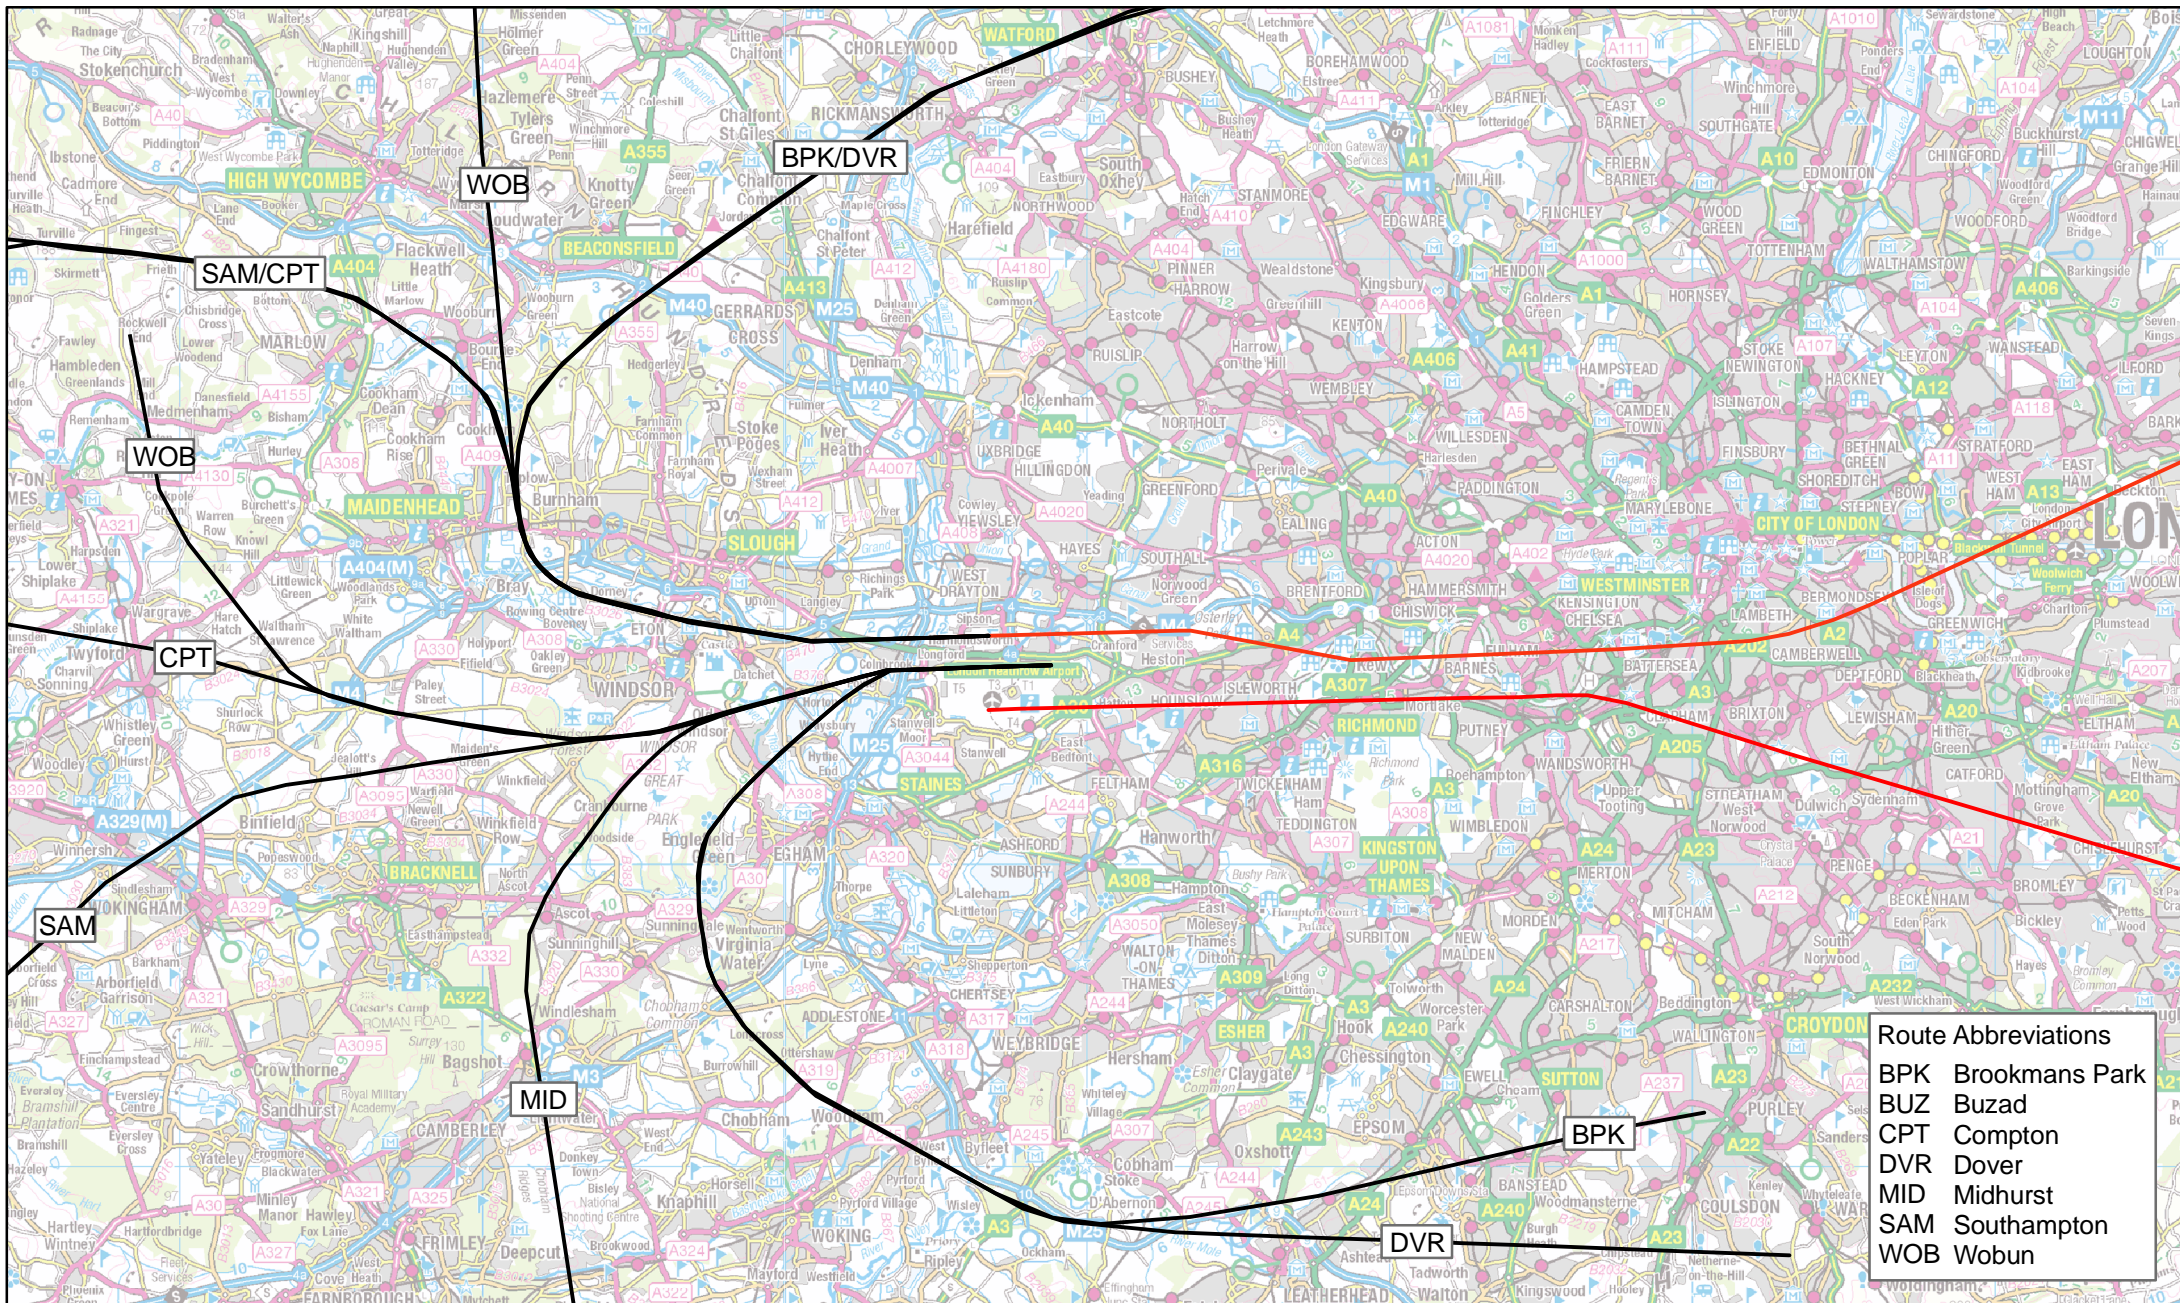

Route Abbreviations	
BPK	Brookmans Park
BUZ	Buzad
CPT	Compton
DVR	Dover
MID	Midhurst
SAM	Southampton
WOB	Wobun

Indicative departure and arrival routes for Heathrow Airport North West Runway
Minimise Newly Affected (H-3R-N)
Mode: Westerly, MDL

Legend
— Departure routes
— Arrival routes