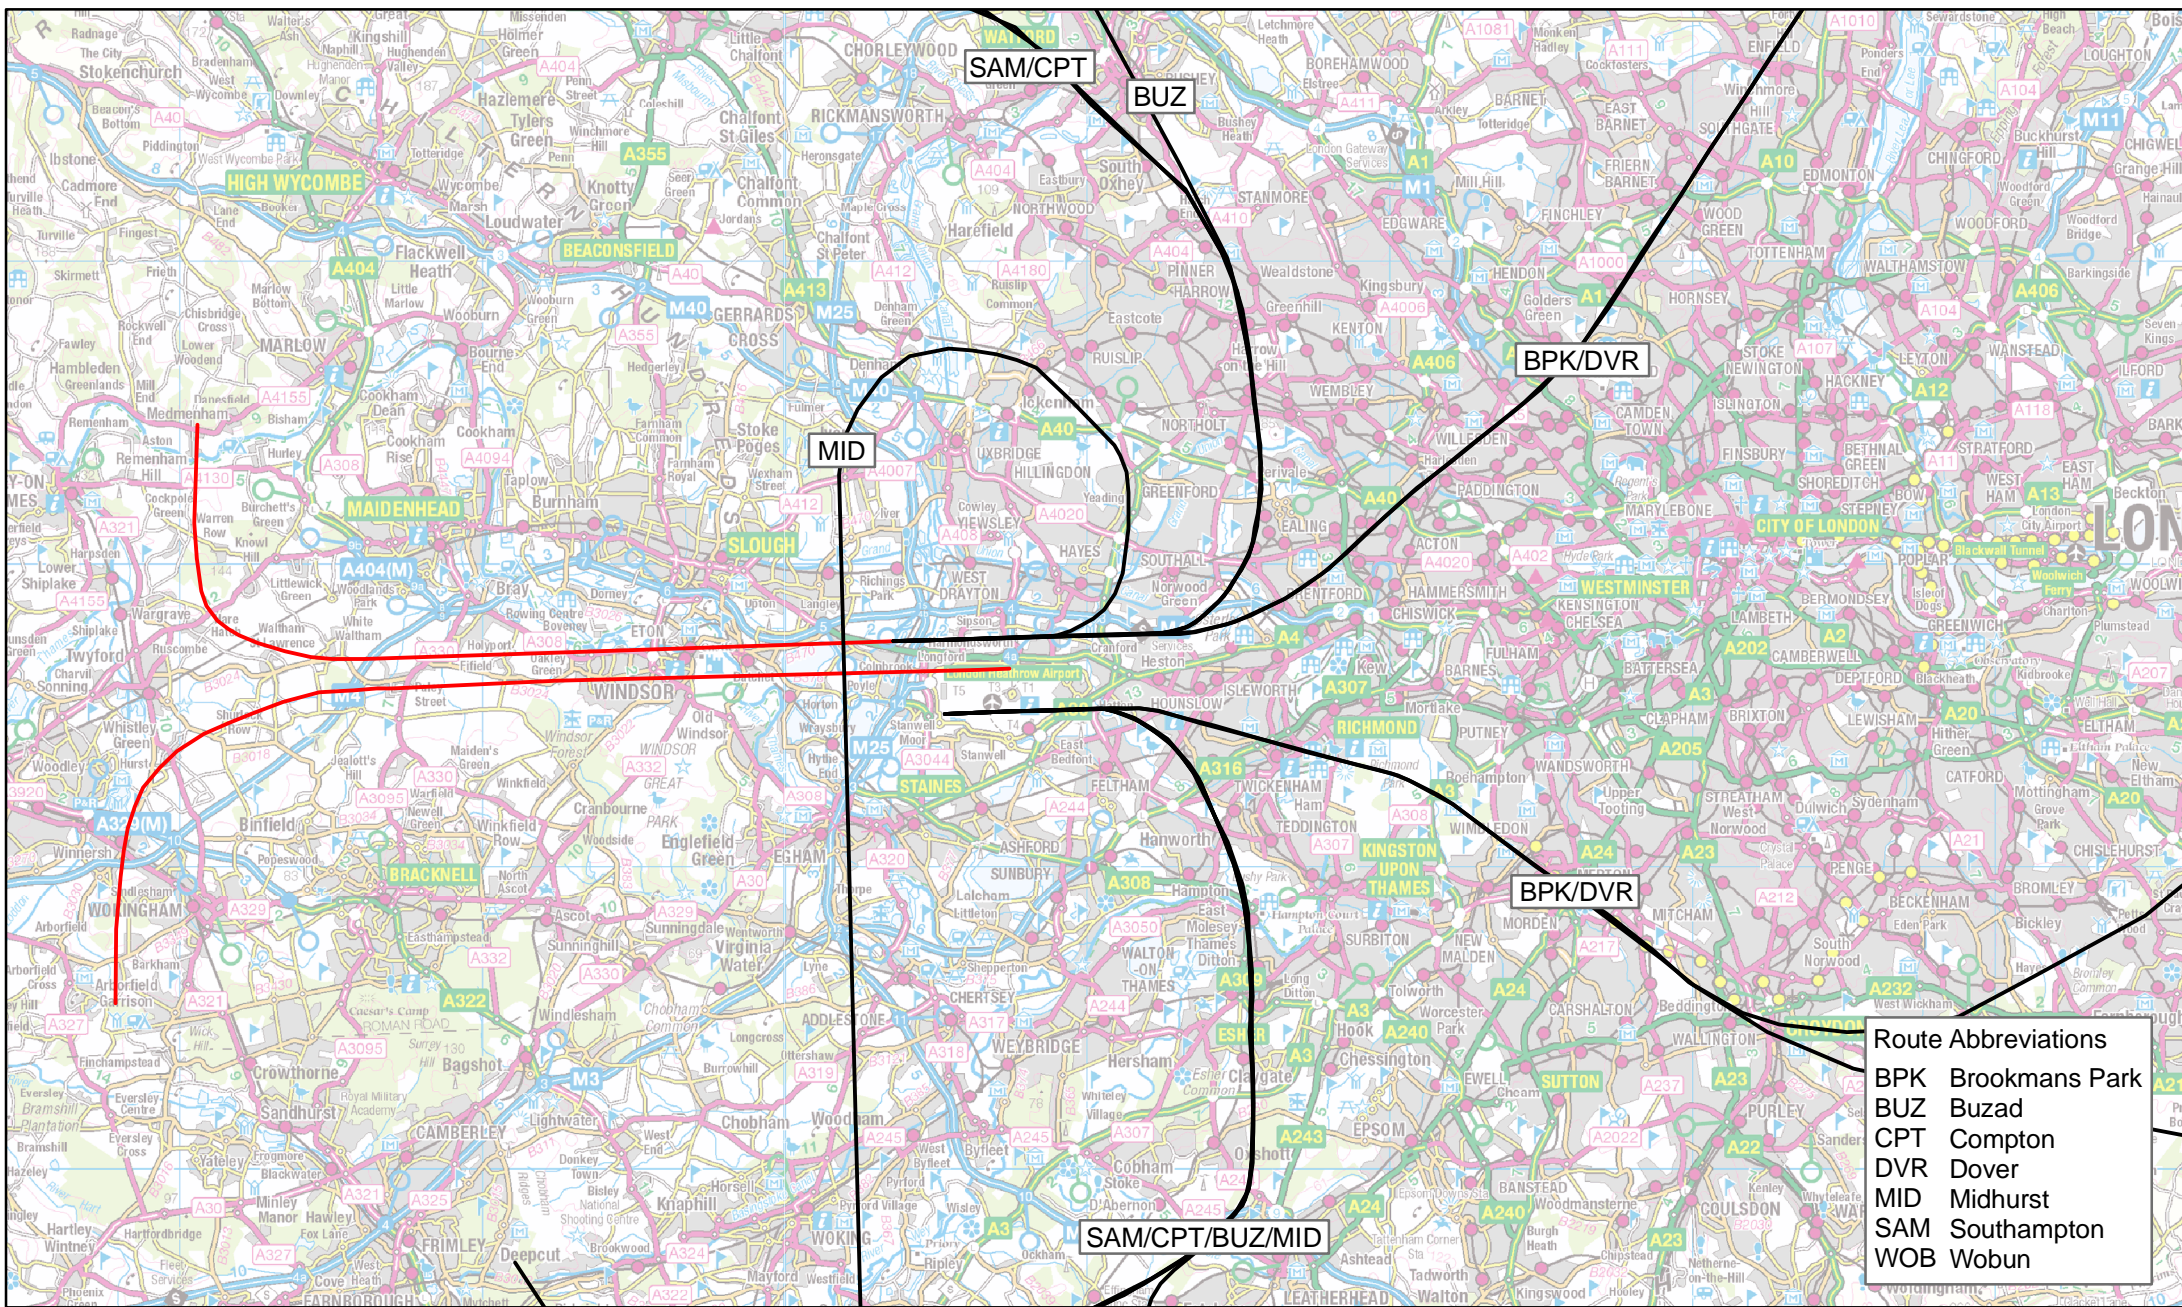

Indicative departure and arrival routes for Heathrow Airport North West Runway  
 Minimise Newly Affected (H-3R-N)  
 Mode: Westerly, MDL

**Legend**  
 — Departure routes  
 — Arrival routes

Route Abbreviations	
BPK	Brookmans Park
BUZ	Buzad
CPT	Compton
DVR	Dover
MID	Midhurst
SAM	Southampton
WOB	Wobun

Indicative departure and arrival routes for Heathrow Airport North West Runway  
 Minimise Newly Affected (H-3R-N)  
 Mode: Westerly, LDM

**Legend**  
 — Departure routes  
 — Arrival routes

Route Abbreviations	
BPK	Brookmans Park
BUZ	Buzad
CPT	Compton
DVR	Dover
MID	Midhurst
SAM	Southampton
WOB	Woburn

Indicative departure and arrival routes for Heathrow Airport North West Runway  
 Minimise Newly Affected (H-3R-N)  
 Mode: Westerly, DLM

**Legend**  
 — Departure routes  
 — Arrival routes

0 2 4 6 8 10 12 14 16 km

Indicative departure and arrival routes for Heathrow Airport North West Runway  
 Minimise Newly Affected (H-3R-N)  
 Mode: Easterly, MLD

Indicative departure and arrival routes for Heathrow Airport North West Runway  
 Minimise Newly Affected (H-3R-N)  
 Mode: Easterly, MDL