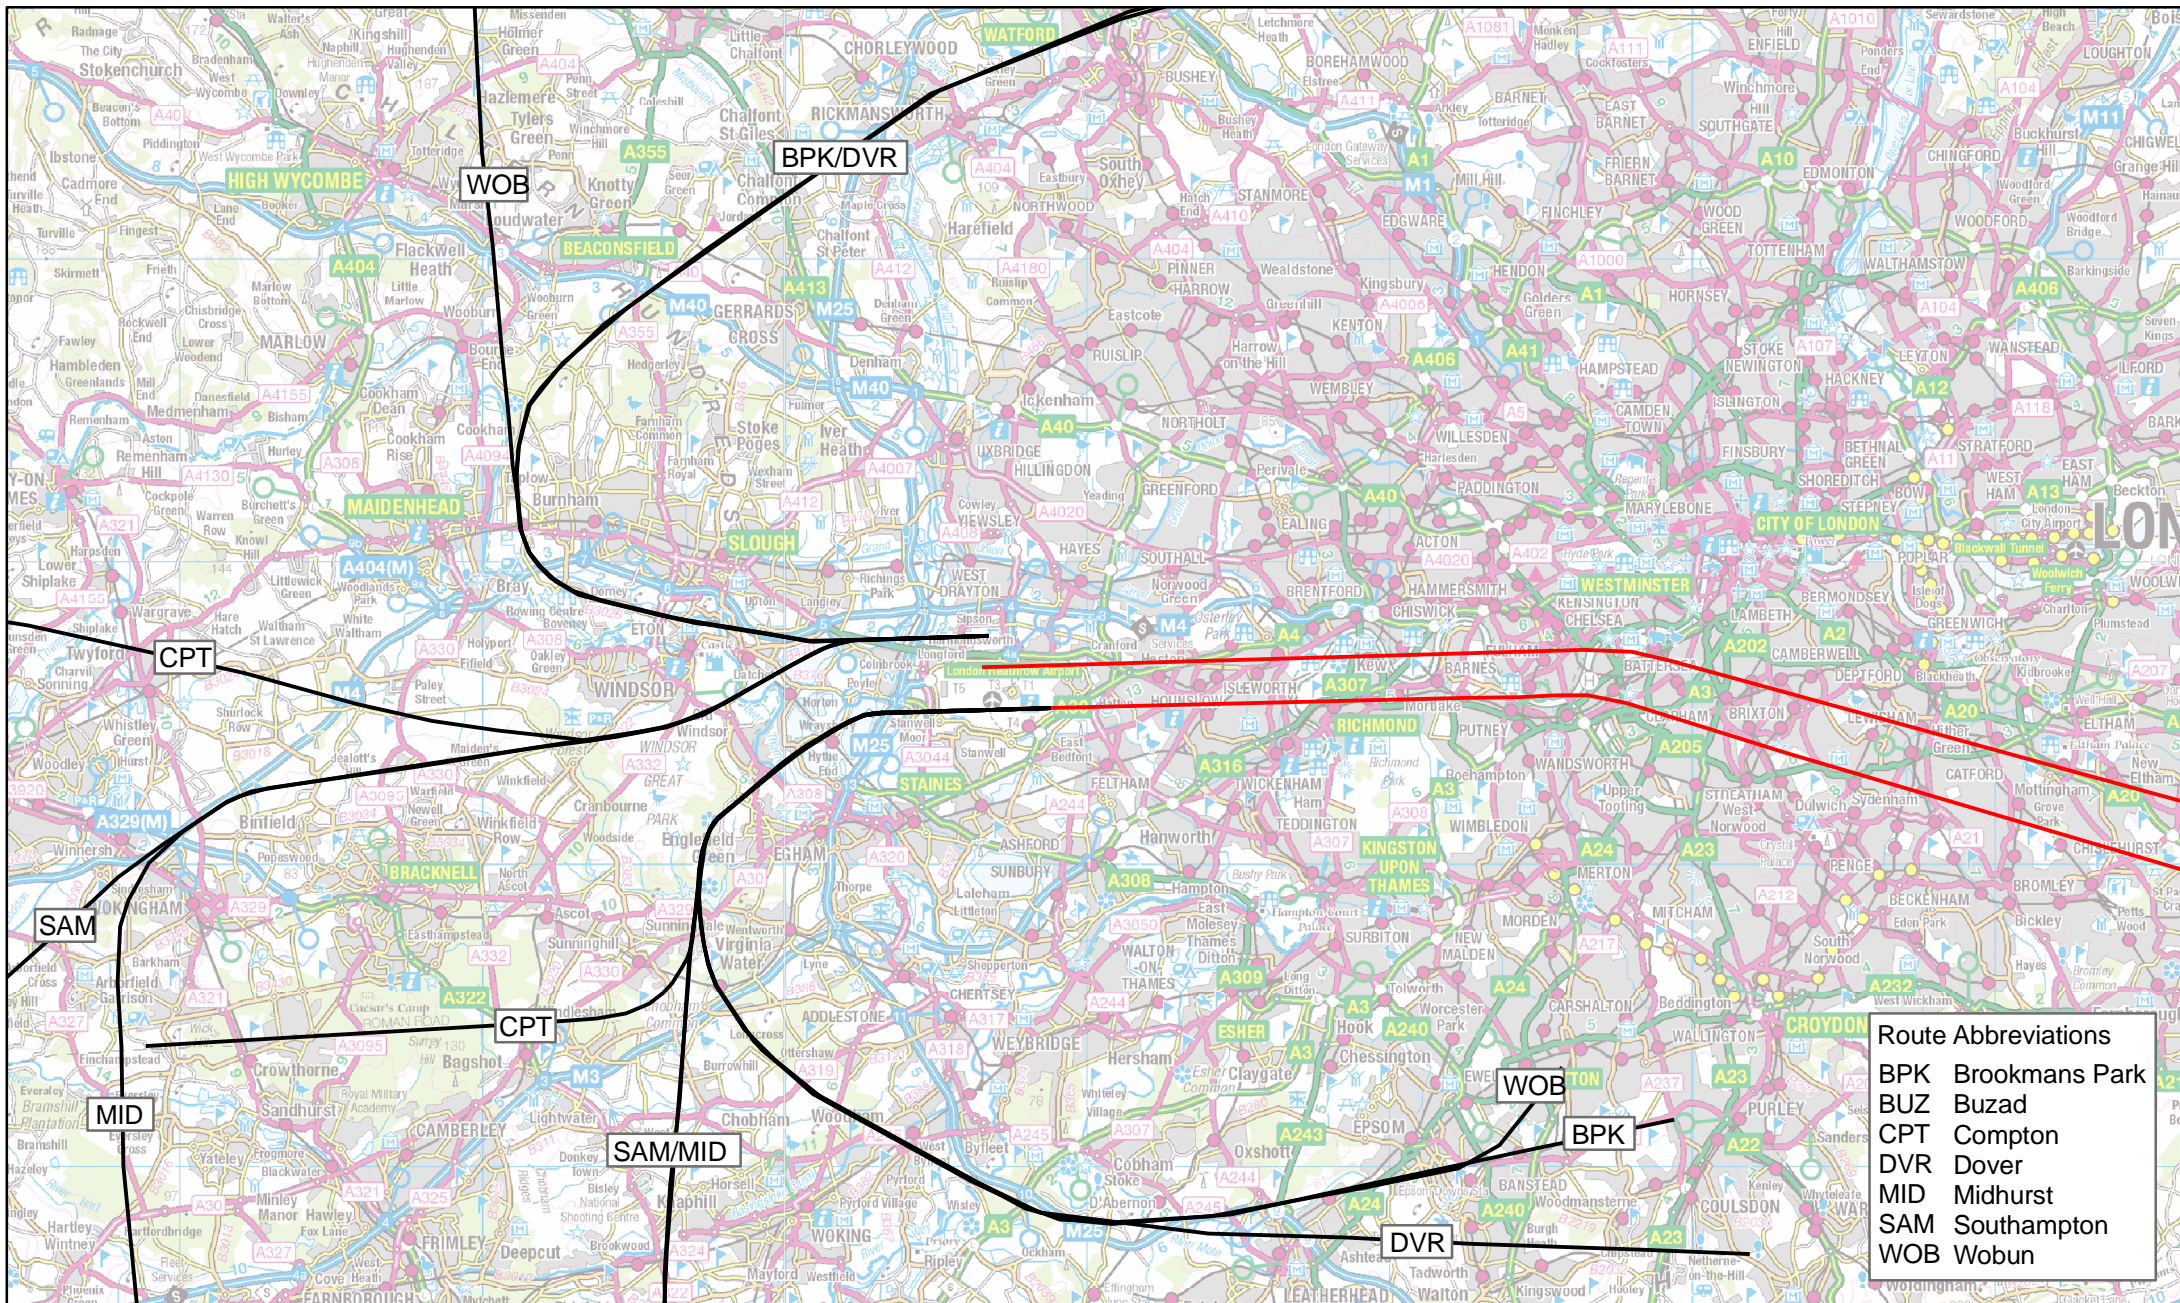

Route Abbreviations	
BPK	Brookmans Park
BUZ	Buzad
CPT	Compton
DVR	Dover
MID	Midhurst
SAM	Southampton
WOB	Woburn

Heathrow do-minimum routes (H-2R)

- Legend**
- Departure routes
  - Arrival routes

Indicative departure and arrival routes for Heathrow Airport North West Runway  
 Minimise Newly Affected (H-3R-N)  
 Mode: Westerly, MLD

Indicative departure and arrival routes for Heathrow Airport North West Runway  
 Minimise Newly Affected (H-3R-N)  
 Mode: Westerly, MDL

**Legend**  
 — Departure routes  
 — Arrival routes

Route Abbreviations	
BPK	Brookmans Park
BUZ	Buzad
CPT	Compton
DVR	Dover
MID	Midhurst
SAM	Southampton
WOB	Wobun

Indicative departure and arrival routes for Heathrow Airport North West Runway  
 Minimise Newly Affected (H-3R-N)  
 Mode: Westerly, LDM

**Legend**  
 — Departure routes  
 — Arrival routes

Route Abbreviations	
BPK	Brookmans Park
BUZ	Buzad
CPT	Compton
DVR	Dover
MID	Midhurst
SAM	Southampton
WOB	Woburn

Indicative departure and arrival routes for Heathrow Airport North West Runway  
 Minimise Newly Affected (H-3R-N)  
 Mode: Westerly, DLM

**Legend**  
 — Departure routes  
 — Arrival routes

0 2 4 6 8 10 12 14 16 km