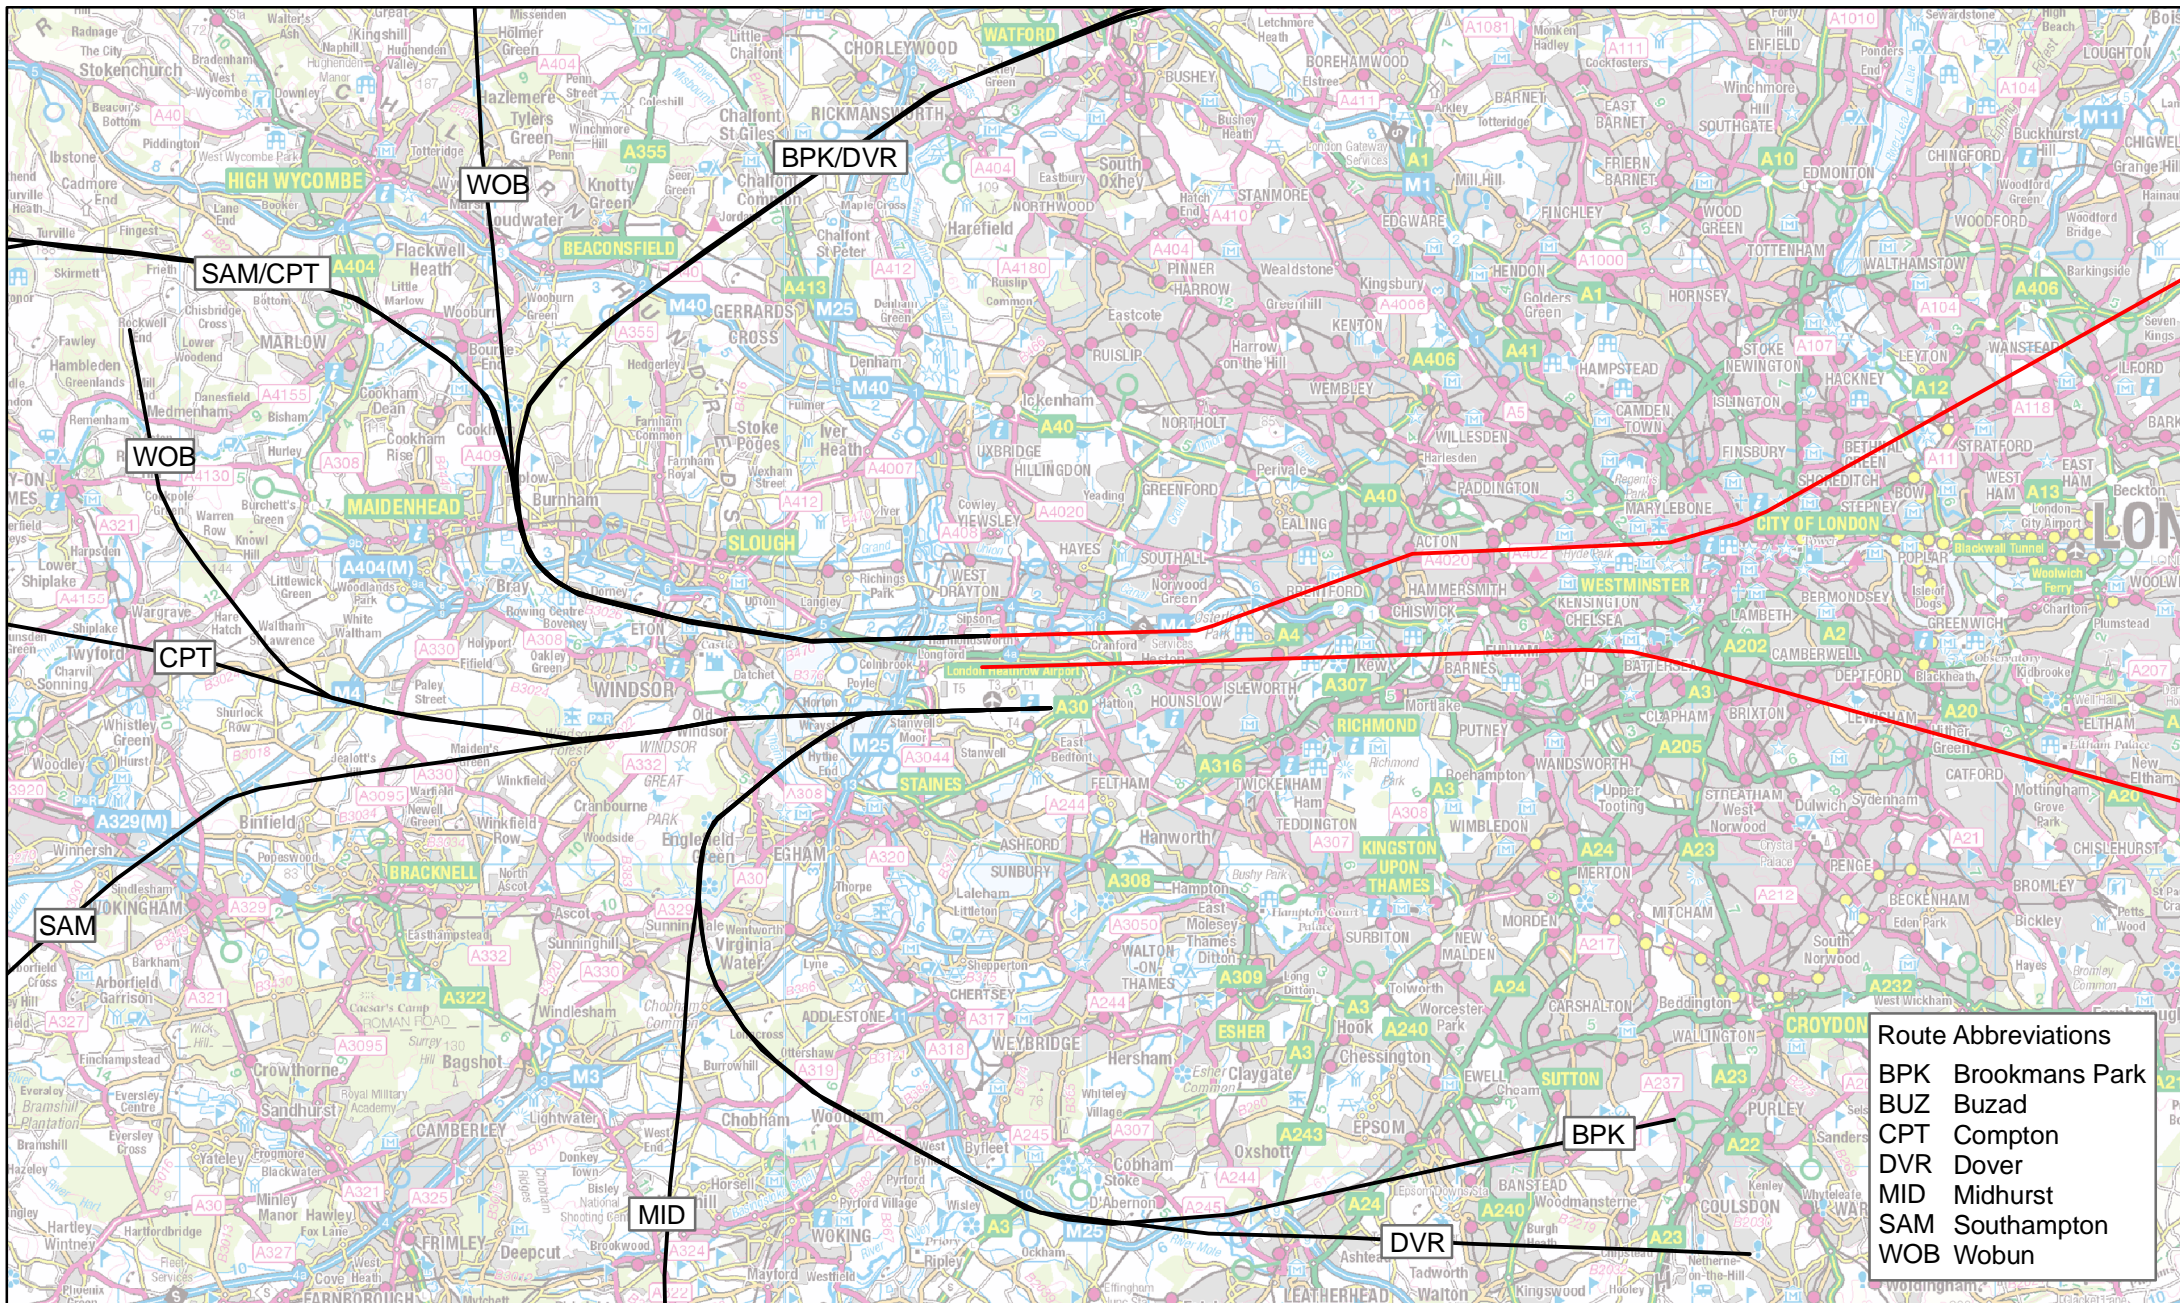

Indicative departure and arrival routes for Heathrow Airport North West Runway
Minimise Newly Affected (H-3R-N)
Mode: Westerly, MLD

Route Abbreviations	
BPK	Brookmans Park
BUZ	Buzad
CPT	Compton
DVR	Dover
MID	Midhurst
SAM	Southampton
WOB	Woburn

Legend	
	Departure routes
	Arrival routes