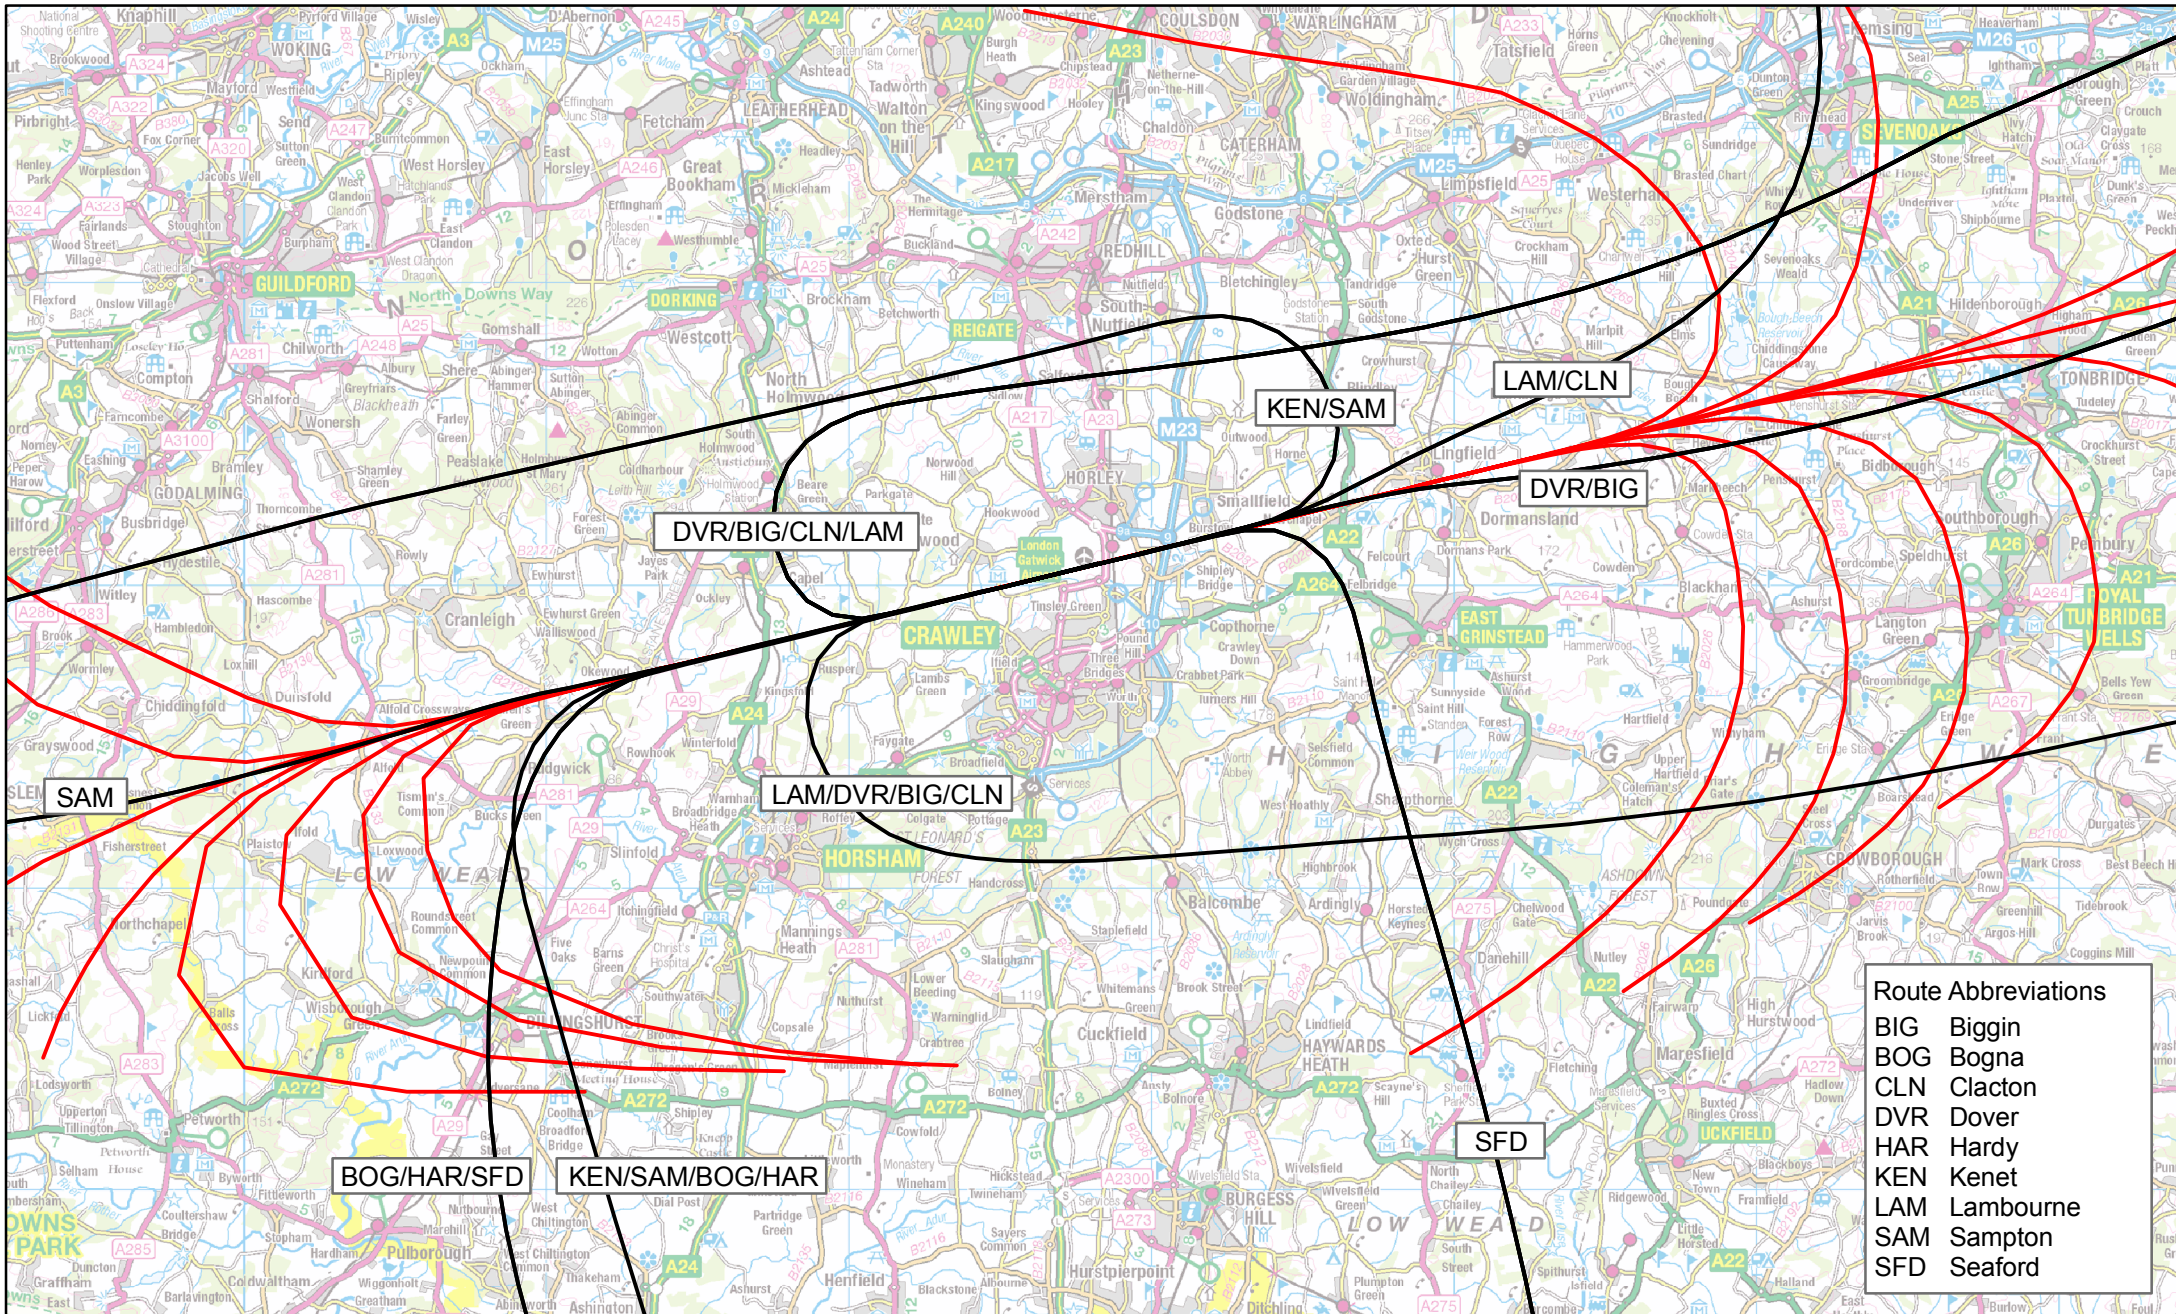

## F. ROUTES DIAGRAMS

### HEATHROW AIRPORT

Heathrow do-minimum routes (H-2R)	F-3
North West Runway - Minimise Newly Affected (H-3R-N) Mode: Westerly, MLD	F-4
North West Runway - Minimise Newly Affected (H-3R-N) Mode: Westerly, MDL	F-5
North West Runway - Minimise Newly Affected (H-3R-N) Mode: Westerly, LDM	F-6
North West Runway - Minimise Newly Affected (H-3R-N) Mode: Westerly, DLM	F-7
North West Runway - Minimise Newly Affected (H-3R-N) Mode: Easterly, MLD	F-8
North West Runway - Minimise Newly Affected (H-3R-N) Mode: Easterly, MDL	F-9
North West Runway - Minimise Newly Affected (H-3R-N) Mode: Easterly, LDM	F-10
North West Runway - Minimise Newly Affected (H-3R-N) Mode: Easterly, DLM	F-11
North West Runway - Respite (H-3R-R) Mode: Westerly, MLD	F-12
North West Runway - Respite (H-3R-R) Mode: Westerly, MDL	F-13
North West Runway - Respite (H-3R-R) Mode: Westerly, LDM	F-14
North West Runway - Respite (H-3R-R) Mode: Westerly, DLM	F-15
North West Runway - Respite (H-3R-R) Mode: Easterly, MLD	F-16
North West Runway - Respite (H-3R-R) Mode: Easterly, MDL	F-17
North West Runway - Respite (H-3R-R) Mode: Easterly, LDM	F-18
North West Runway - Respite (H-3R-R) Mode: Easterly, DLM	F-19
North West Runway - Minimise Total Affected (H-3R-T) Mode: Westerly, MLD	F-20
North West Runway - Minimise Total Affected (H-3R-T) Mode: Westerly, MDL	F-21
North West Runway - Minimise Total Affected (H-3R-T) Mode: Westerly, LDM	F-22
North West Runway - Minimise Total Affected (H-3R-T) Mode: Westerly, DLM	F-23
North West Runway - Minimise Total Affected (H-3R-T) Mode: Easterly, MLD	F-24
North West Runway - Minimise Total Affected (H-3R-T) Mode: Easterly, MDL	F-25
North West Runway - Minimise Total Affected (H-3R-T) Mode: Easterly, LDM	F-26
North West Runway - Minimise Total Affected (H-3R-T) Mode: Easterly, DLM	F-27
Northern Runway Extension - Peak Flow Mode (H-HH-X)	F-28
Northern Runway Extension - Respite Mode (H-HH-R)	F-29