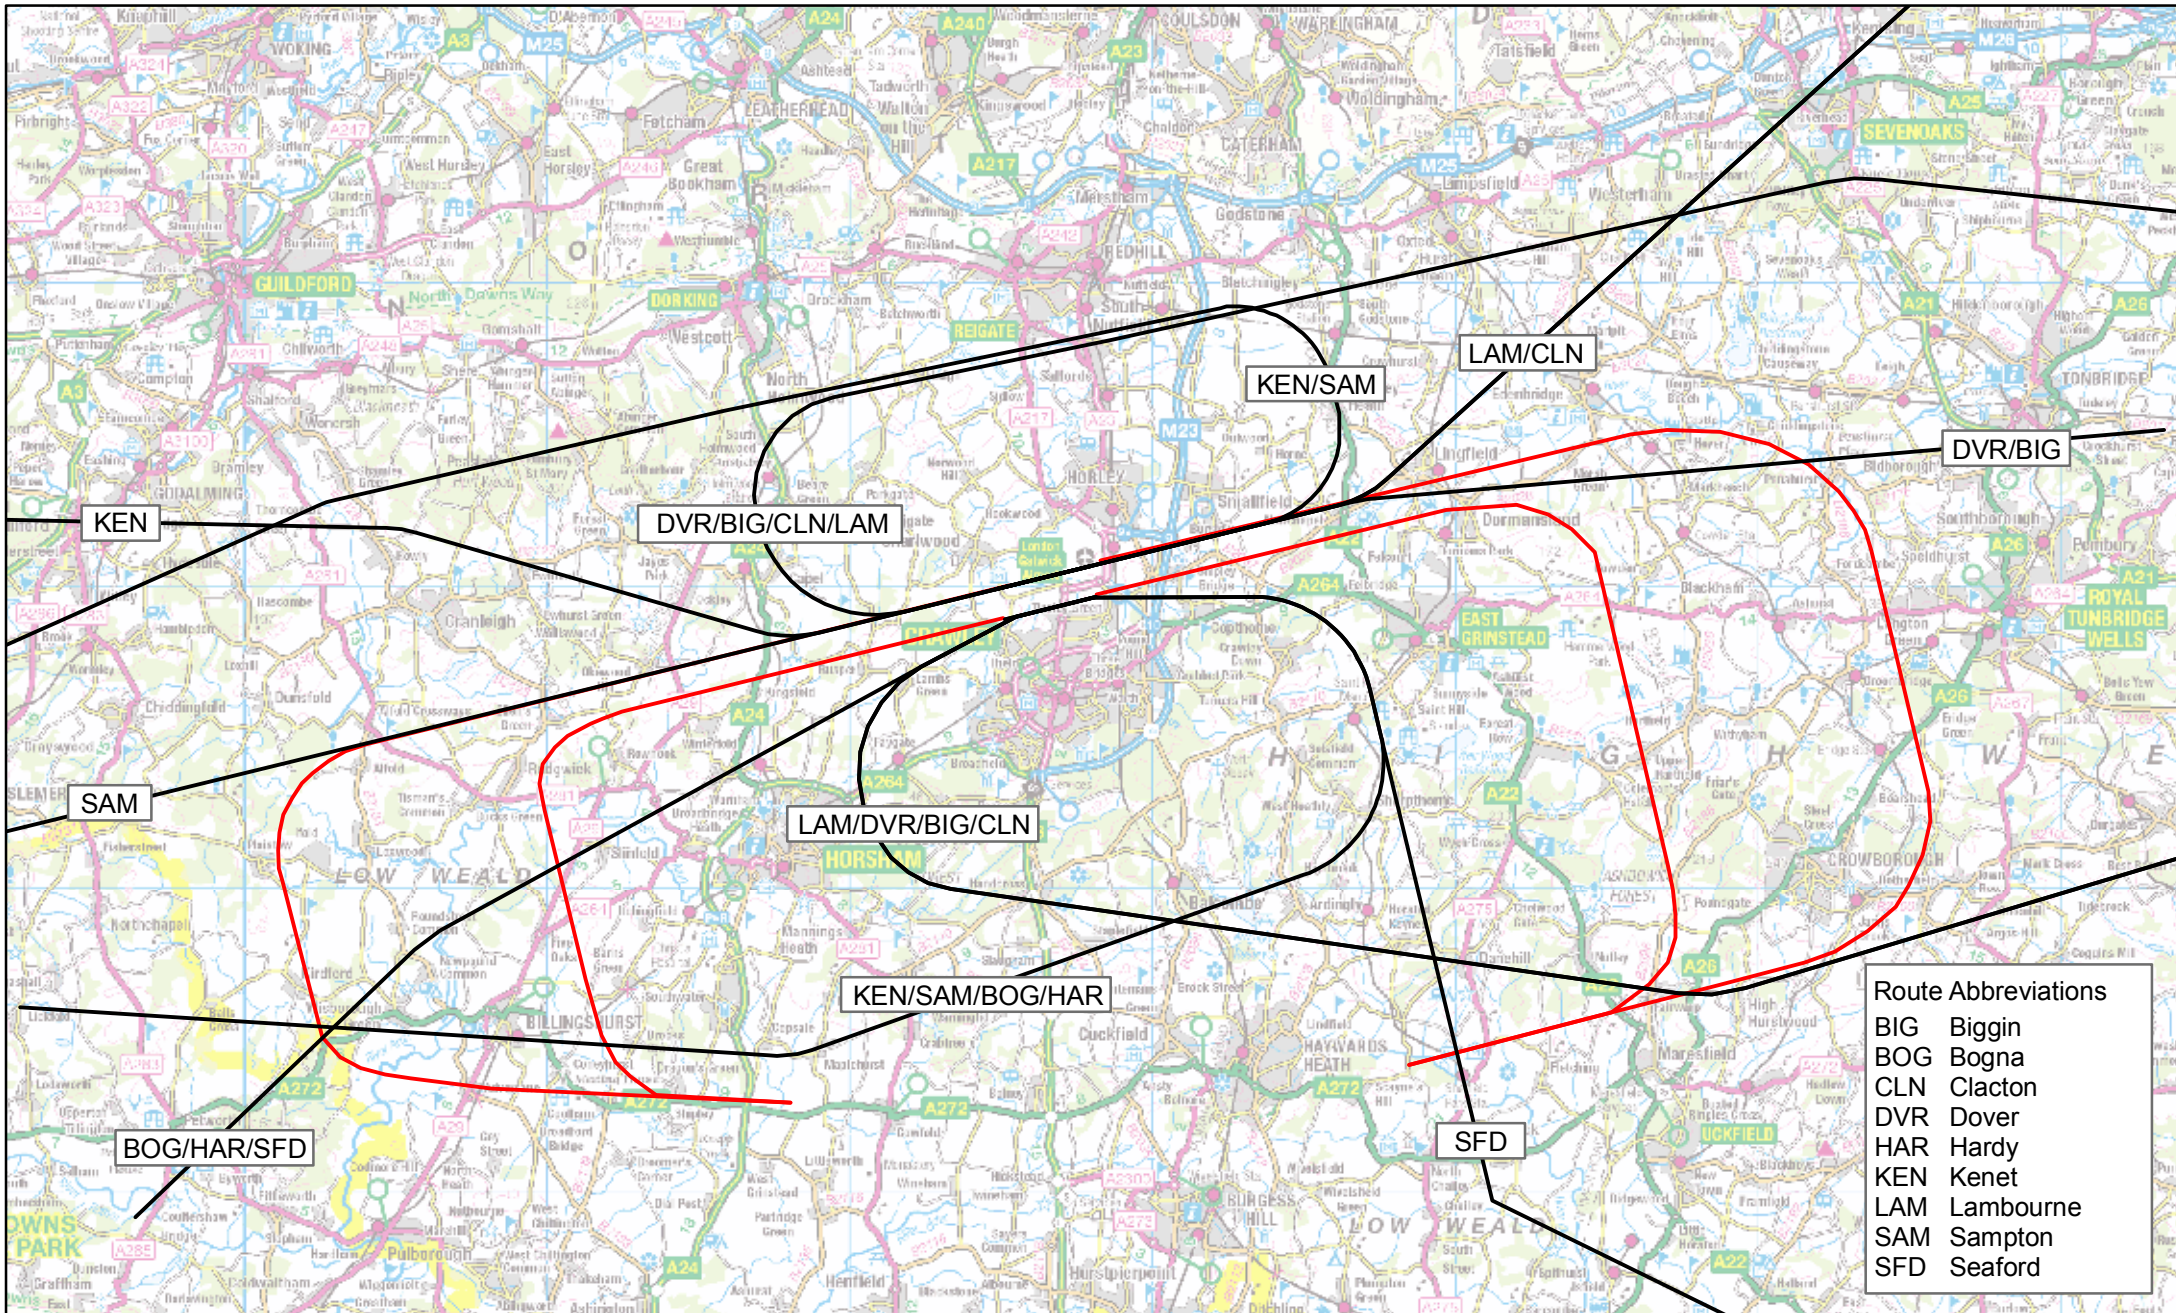

Indicative departure and arrival routes for Gatwick Airport Second Runway (LGW-2R-X)

Legend

- Departure routes
- Arrival routes