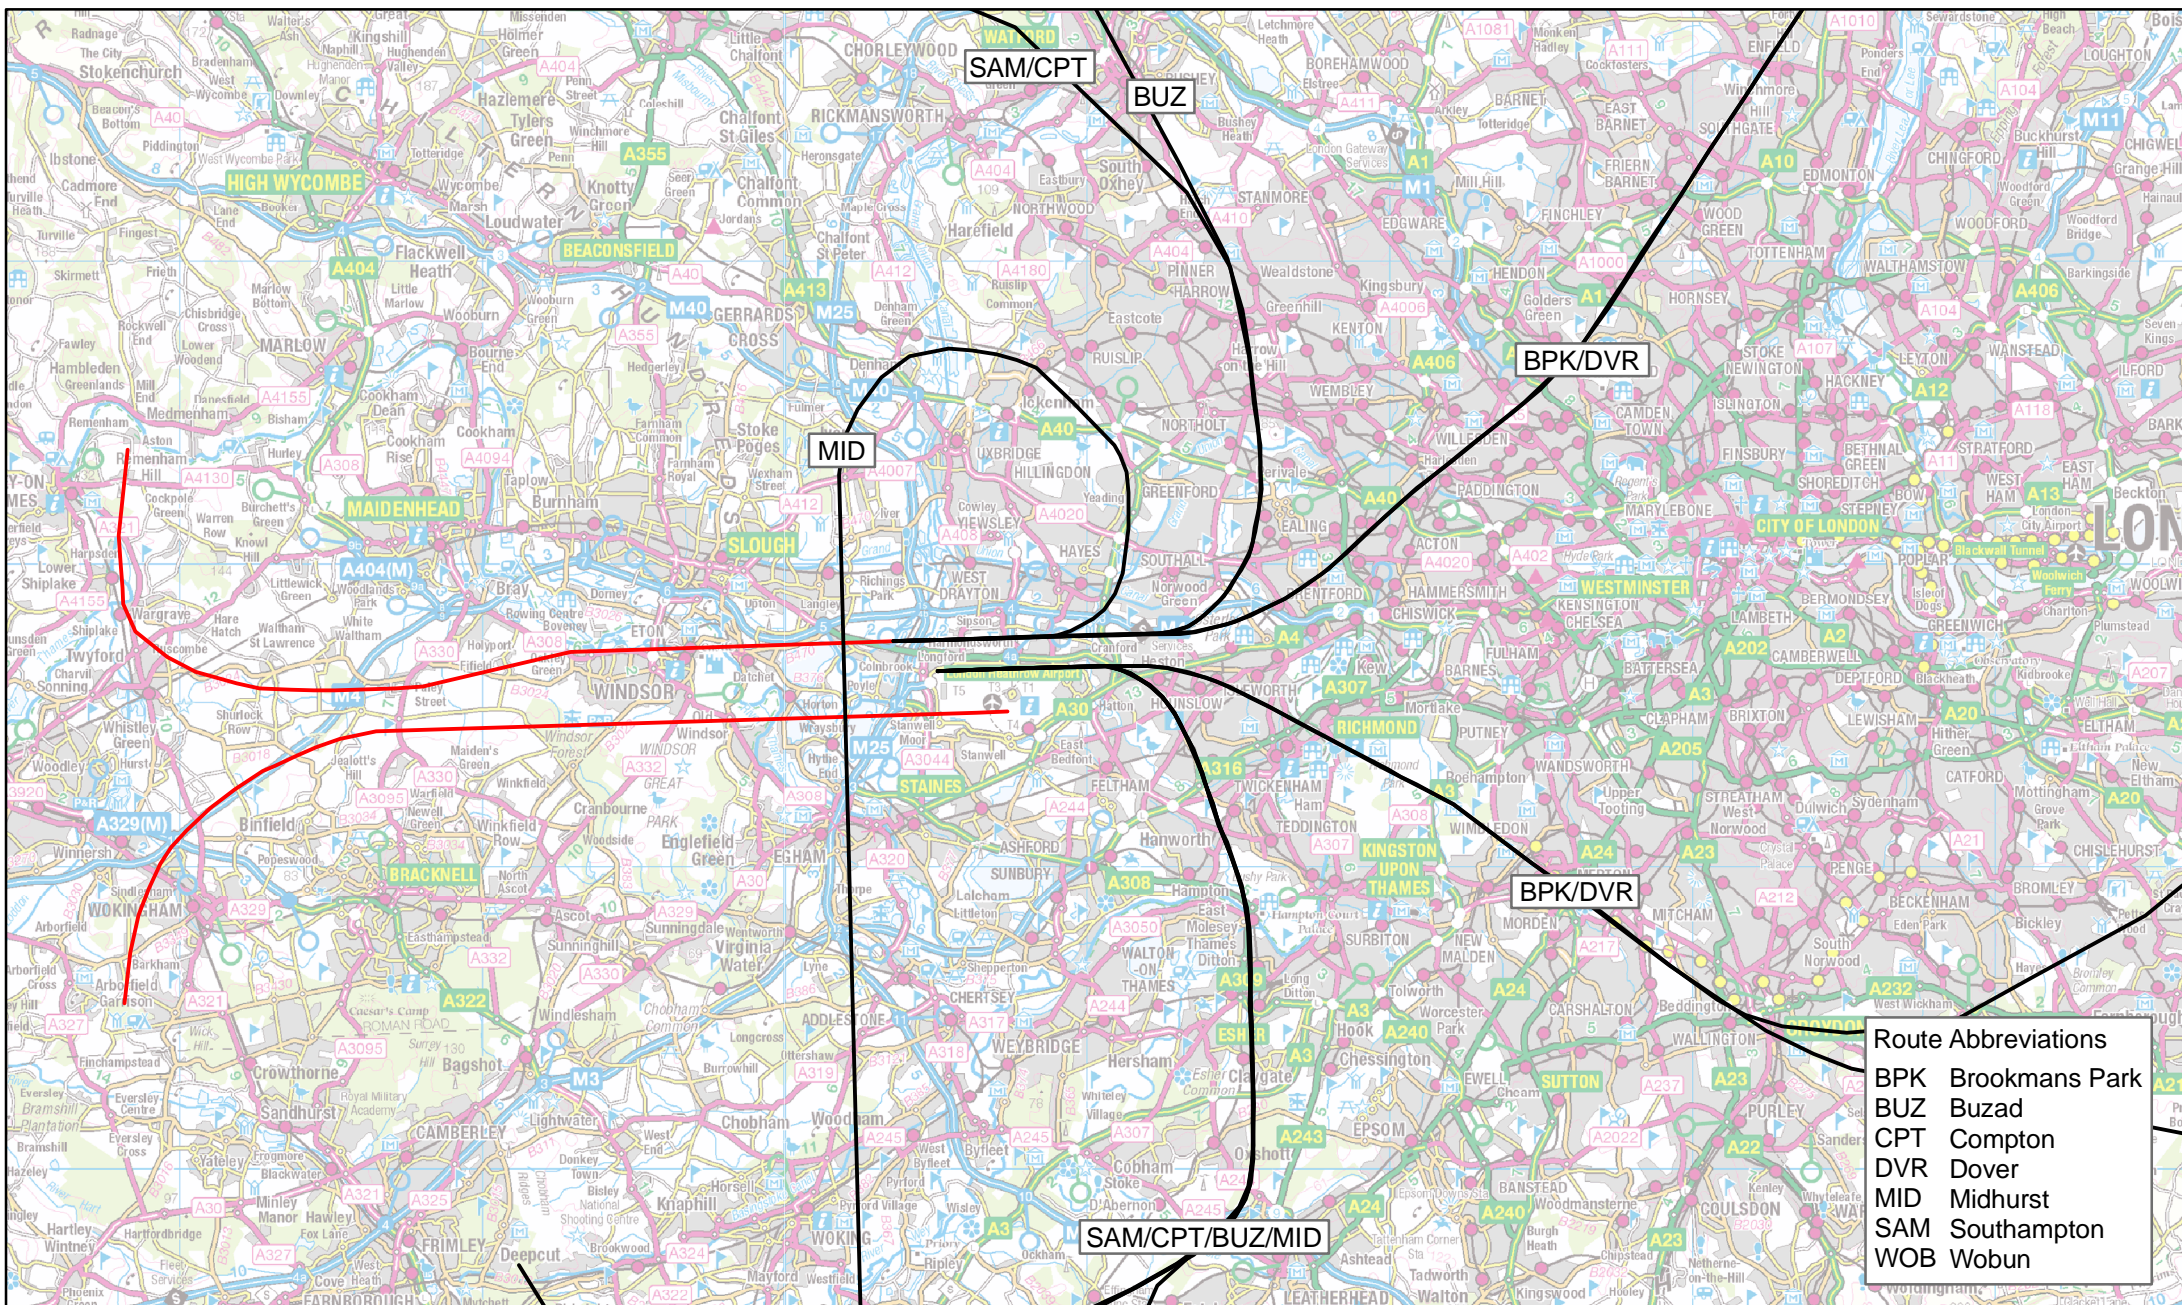

Indicative departure and arrival routes for Heathrow Airport North West Runway  
 Minimise Newly Affected (H-3R-N)  
 Mode: Westerly, MDL

**Legend**  
 — Departure routes  
 — Arrival routes

Route Abbreviations	
BPK	Brookmans Park
BUZ	Buzad
CPT	Compton
DVR	Dover
MID	Midhurst
SAM	Southampton
WOB	Wobun

Indicative departure and arrival routes for Heathrow Airport North West Runway  
 Minimise Newly Affected (H-3R-N)  
 Mode: Westerly, LDM

**Legend**  
 — Departure routes  
 — Arrival routes

Route Abbreviations	
BPK	Brookmans Park
BUZ	Buzad
CPT	Compton
DVR	Dover
MID	Midhurst
SAM	Southampton
WOB	Woburn

Indicative departure and arrival routes for Heathrow Airport North West Runway  
 Minimise Newly Affected (H-3R-N)  
 Mode: Westerly, DLM

**Legend**  
 — Departure routes  
 — Arrival routes

0 2 4 6 8 10 12 14 16 km

Indicative departure and arrival routes for Heathrow Airport North West Runway  
 Minimise Newly Affected (H-3R-N)  
 Mode: Easterly, MLD

Indicative departure and arrival routes for Heathrow Airport North West Runway  
 Minimise Newly Affected (H-3R-N)  
 Mode: Easterly, MDL