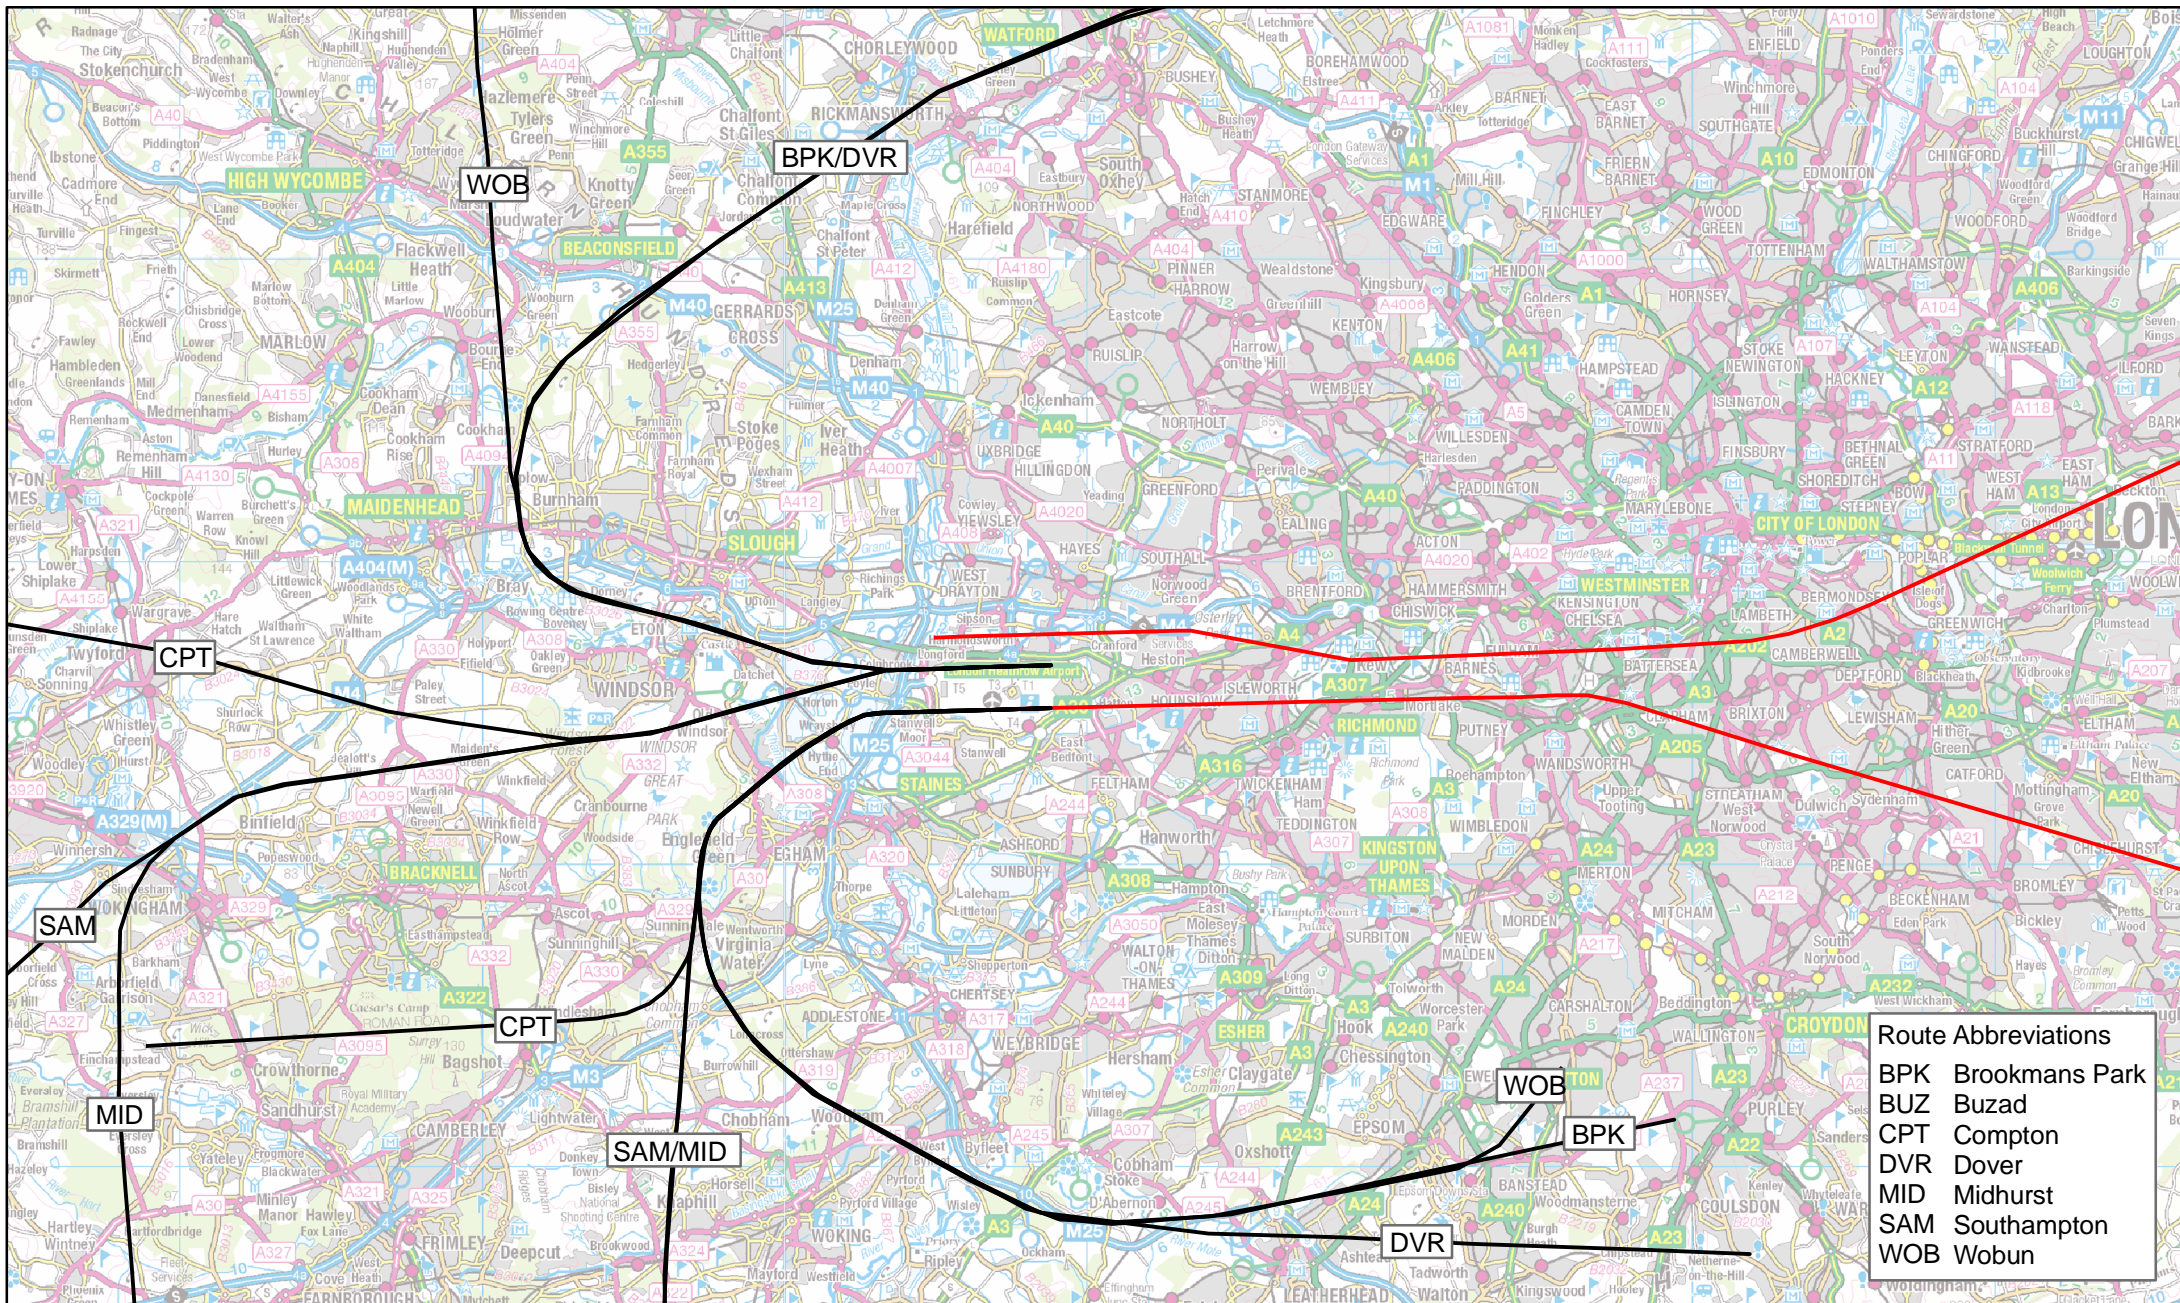

Route Abbreviations	
BPK	Brookmans Park
BUZ	Buzad
CPT	Compton
DVR	Dover
MID	Midhurst
SAM	Southampton
WOB	Woburn

Heathrow do-minimum routes (H-2R)

- Legend**
- Departure routes
  - Arrival routes

Indicative departure and arrival routes for Heathrow Airport North West Runway  
 Minimise Newly Affected (H-3R-N)  
 Mode: Westerly, MLD

Route Abbreviations	
BPK	Brookmans Park
BUZ	Buzad
CPT	Compton
DVR	Dover
MID	Midhurst
SAM	Southampton
WOB	Woburn

Legend	
	Departure routes
	Arrival routes

Route Abbreviations	
BPK	Brookmans Park
BUZ	Buzad
CPT	Compton
DVR	Dover
MID	Midhurst
SAM	Southampton
WOB	Wobun

Indicative departure and arrival routes for Heathrow Airport North West Runway  
 Minimise Newly Affected (H-3R-N)  
 Mode: Westerly, MDL

**Legend**  
 — Departure routes  
 — Arrival routes

Route Abbreviations	
BPK	Brookmans Park
BUZ	Buzad
CPT	Compton
DVR	Dover
MID	Midhurst
SAM	Southampton
WOB	Wobun

Indicative departure and arrival routes for Heathrow Airport North West Runway  
 Minimise Newly Affected (H-3R-N)  
 Mode: Westerly, DLM

**Legend**  
 — Departure routes  
 — Arrival routes

0 2 4 6 8 10 12 14 16 km