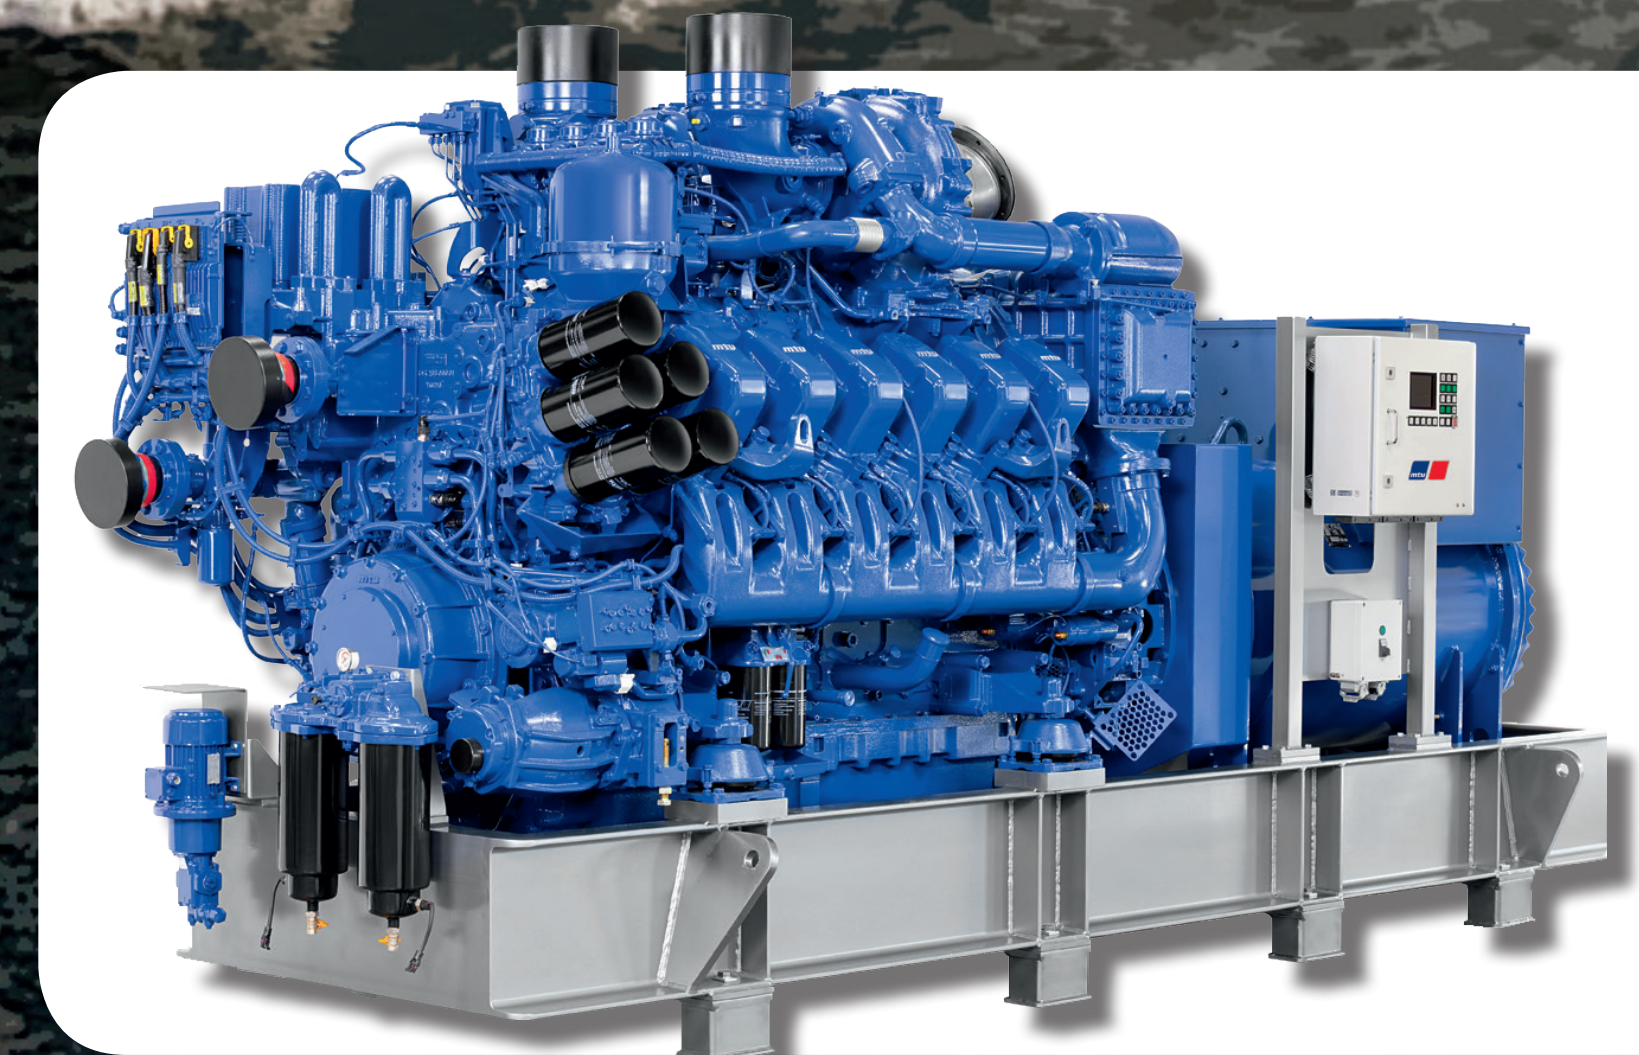

Ministry
of Defence

Type 23 Frigate

Safeguarding Britain's vital maritime trade routes and interests

185 personnel on board

Range : 7,800 nautical miles

Each generator set will consume approx. 420 litre/hour at full-power, equivalent to 40 family saloon cars

The noise created by two of the generator sets will be 110 decibels equivalent to a power saw. The other two, sound-proofed for operational activity, will create only 80 decibels, the same as a dishwasher

The four diesel generator sets will each deliver 1.65 MW of power, the same as the usage of 3000 homes.

The four generator sets will weigh a total of 95 tonnes, equivalent to six single decker buses fully laden.