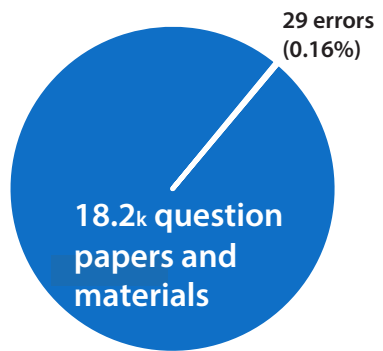

Question paper errors