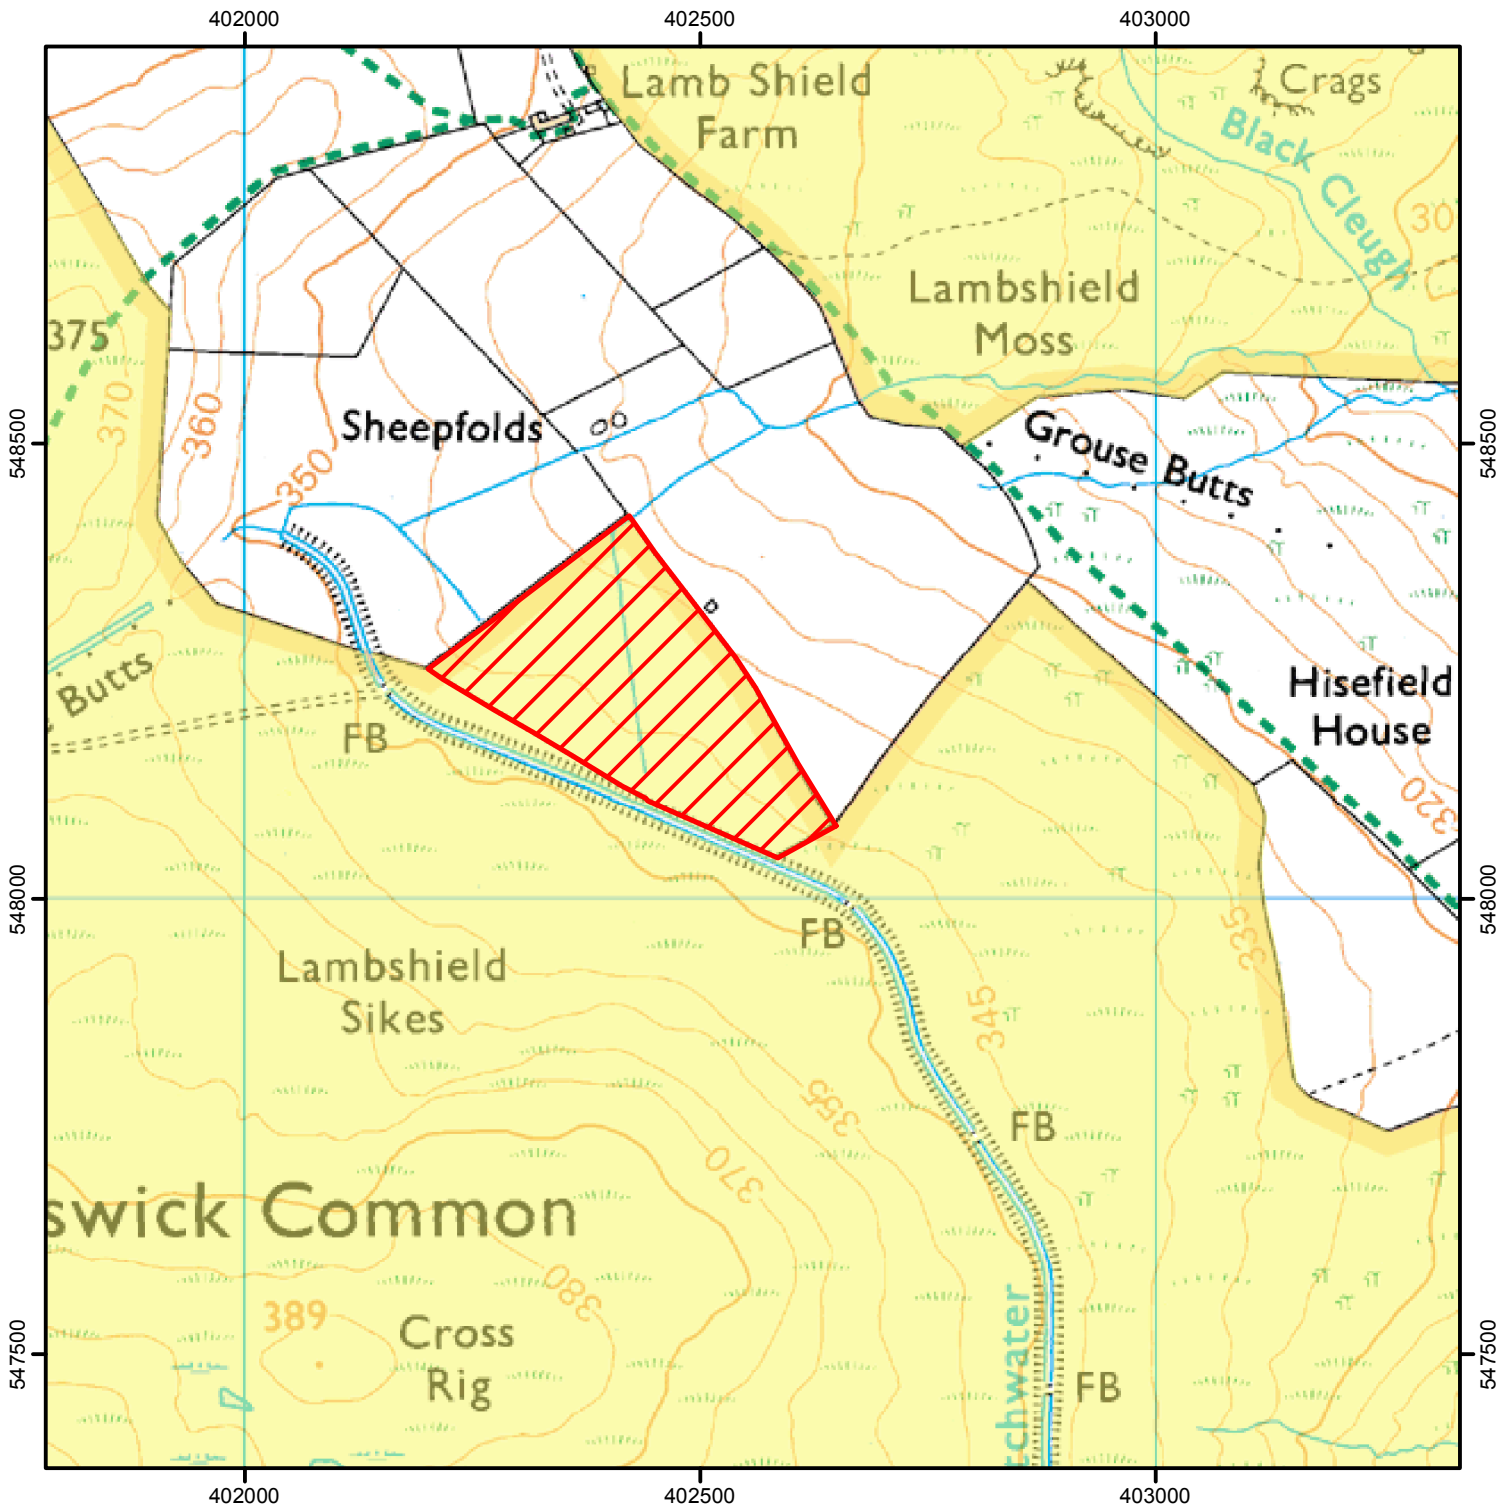

# CROW Open Access: Second Consultation Notice

(Please see accompanying notice)

(This does not affect public rights of way)

Consultation start date: 10 April 2015

end date: 8 May 2015

Case Number: 2005110004

0 250 500 Metres

© Crown Copyright and database right 2015. All rights reserved.  
Ordnance Survey Licence number 100022021.

CROW Consultation

CROW Access Land

For more information call the Open Access Contact Centre on 0300 060 2091  
or visit our website at [www.gov.uk/right-of-way-open-access-land/use-your-right-to-roam](http://www.gov.uk/right-of-way-open-access-land/use-your-right-to-roam)