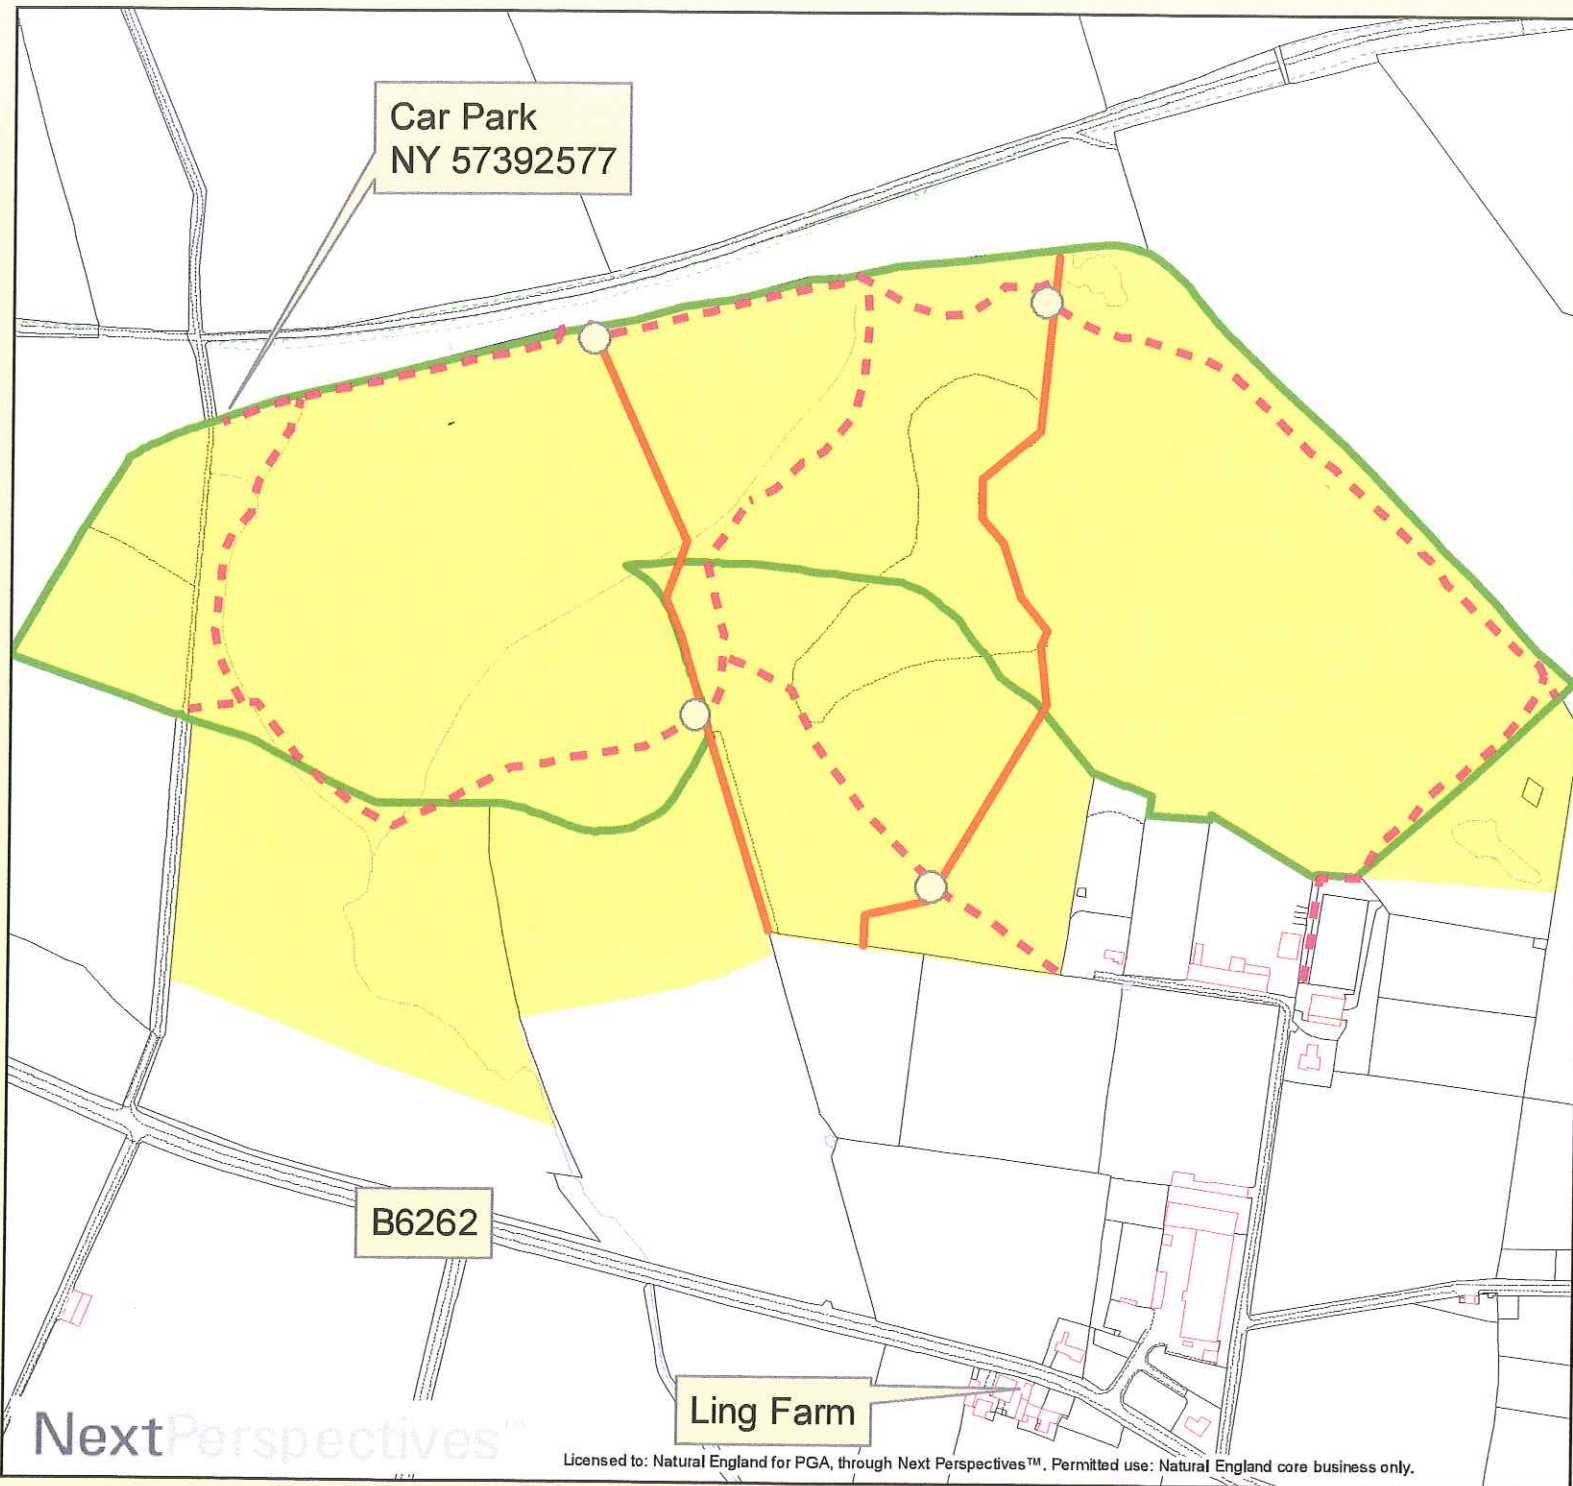

Cliburn Moss Site of Special Scientific Interest

Legend

- Site of Special Scientific Interest
- Registered Common Land
- Cliburn Moss Proposed fence
- Cliburn Moss footpaths
- Proposed Gates

Scale (at A4): 1:5,000

Map produced by Alasdair Brock,
Solway and West Coast Team
Date: 30/04/2015.
Map Reference: CM SOE 1

Contains, or is derived from, information
supplied by Ordnance Survey. © Crown
copyright and database rights 2014.
Ordnance Survey 100022021.