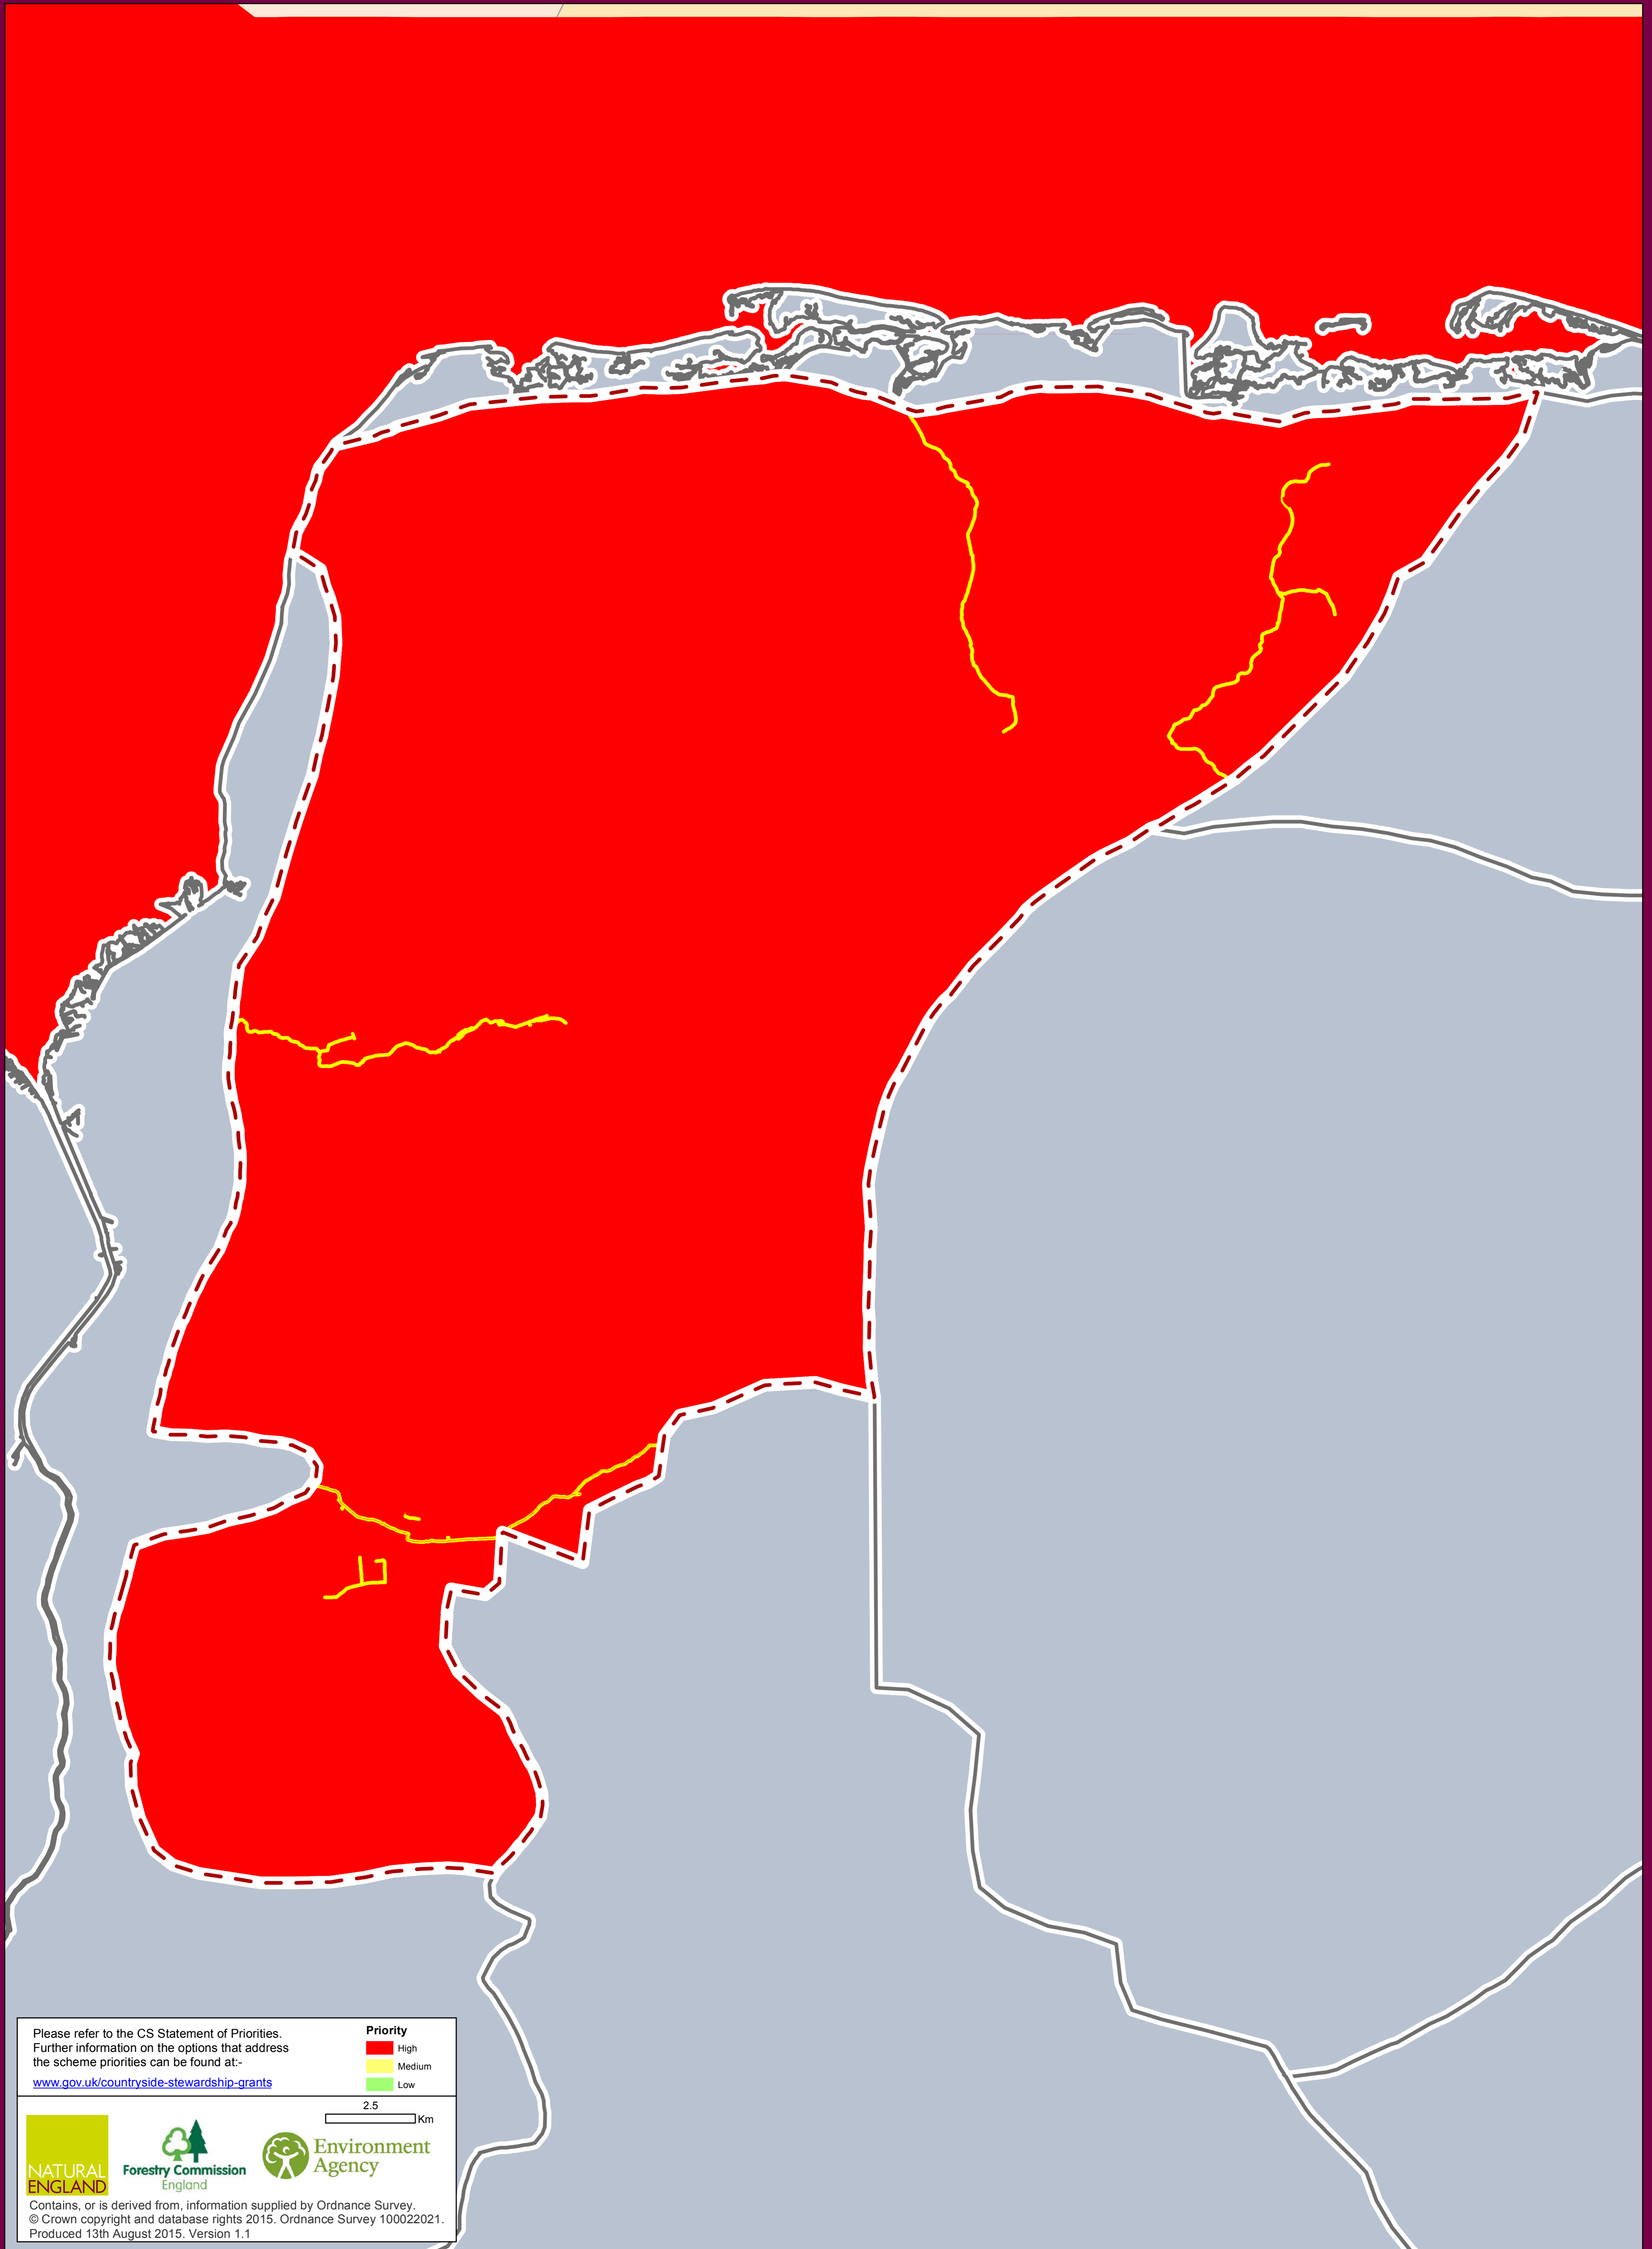

Countryside Stewardship Mid Tier Targeting Priorities

North West Norfolk NCA (76)

Please refer to the CS Statement of Priorities.
Further information on the options that address
the scheme priorities can be found at:-
www.gov.uk/countryside-stewardship-grants

Priority
High
Medium
Low

2.5 Km

Contains, or is derived from, information supplied by Ordnance Survey.
© Crown copyright and database rights 2015. Ordnance Survey 100022021.
Produced 13th August 2015. Version 1.1