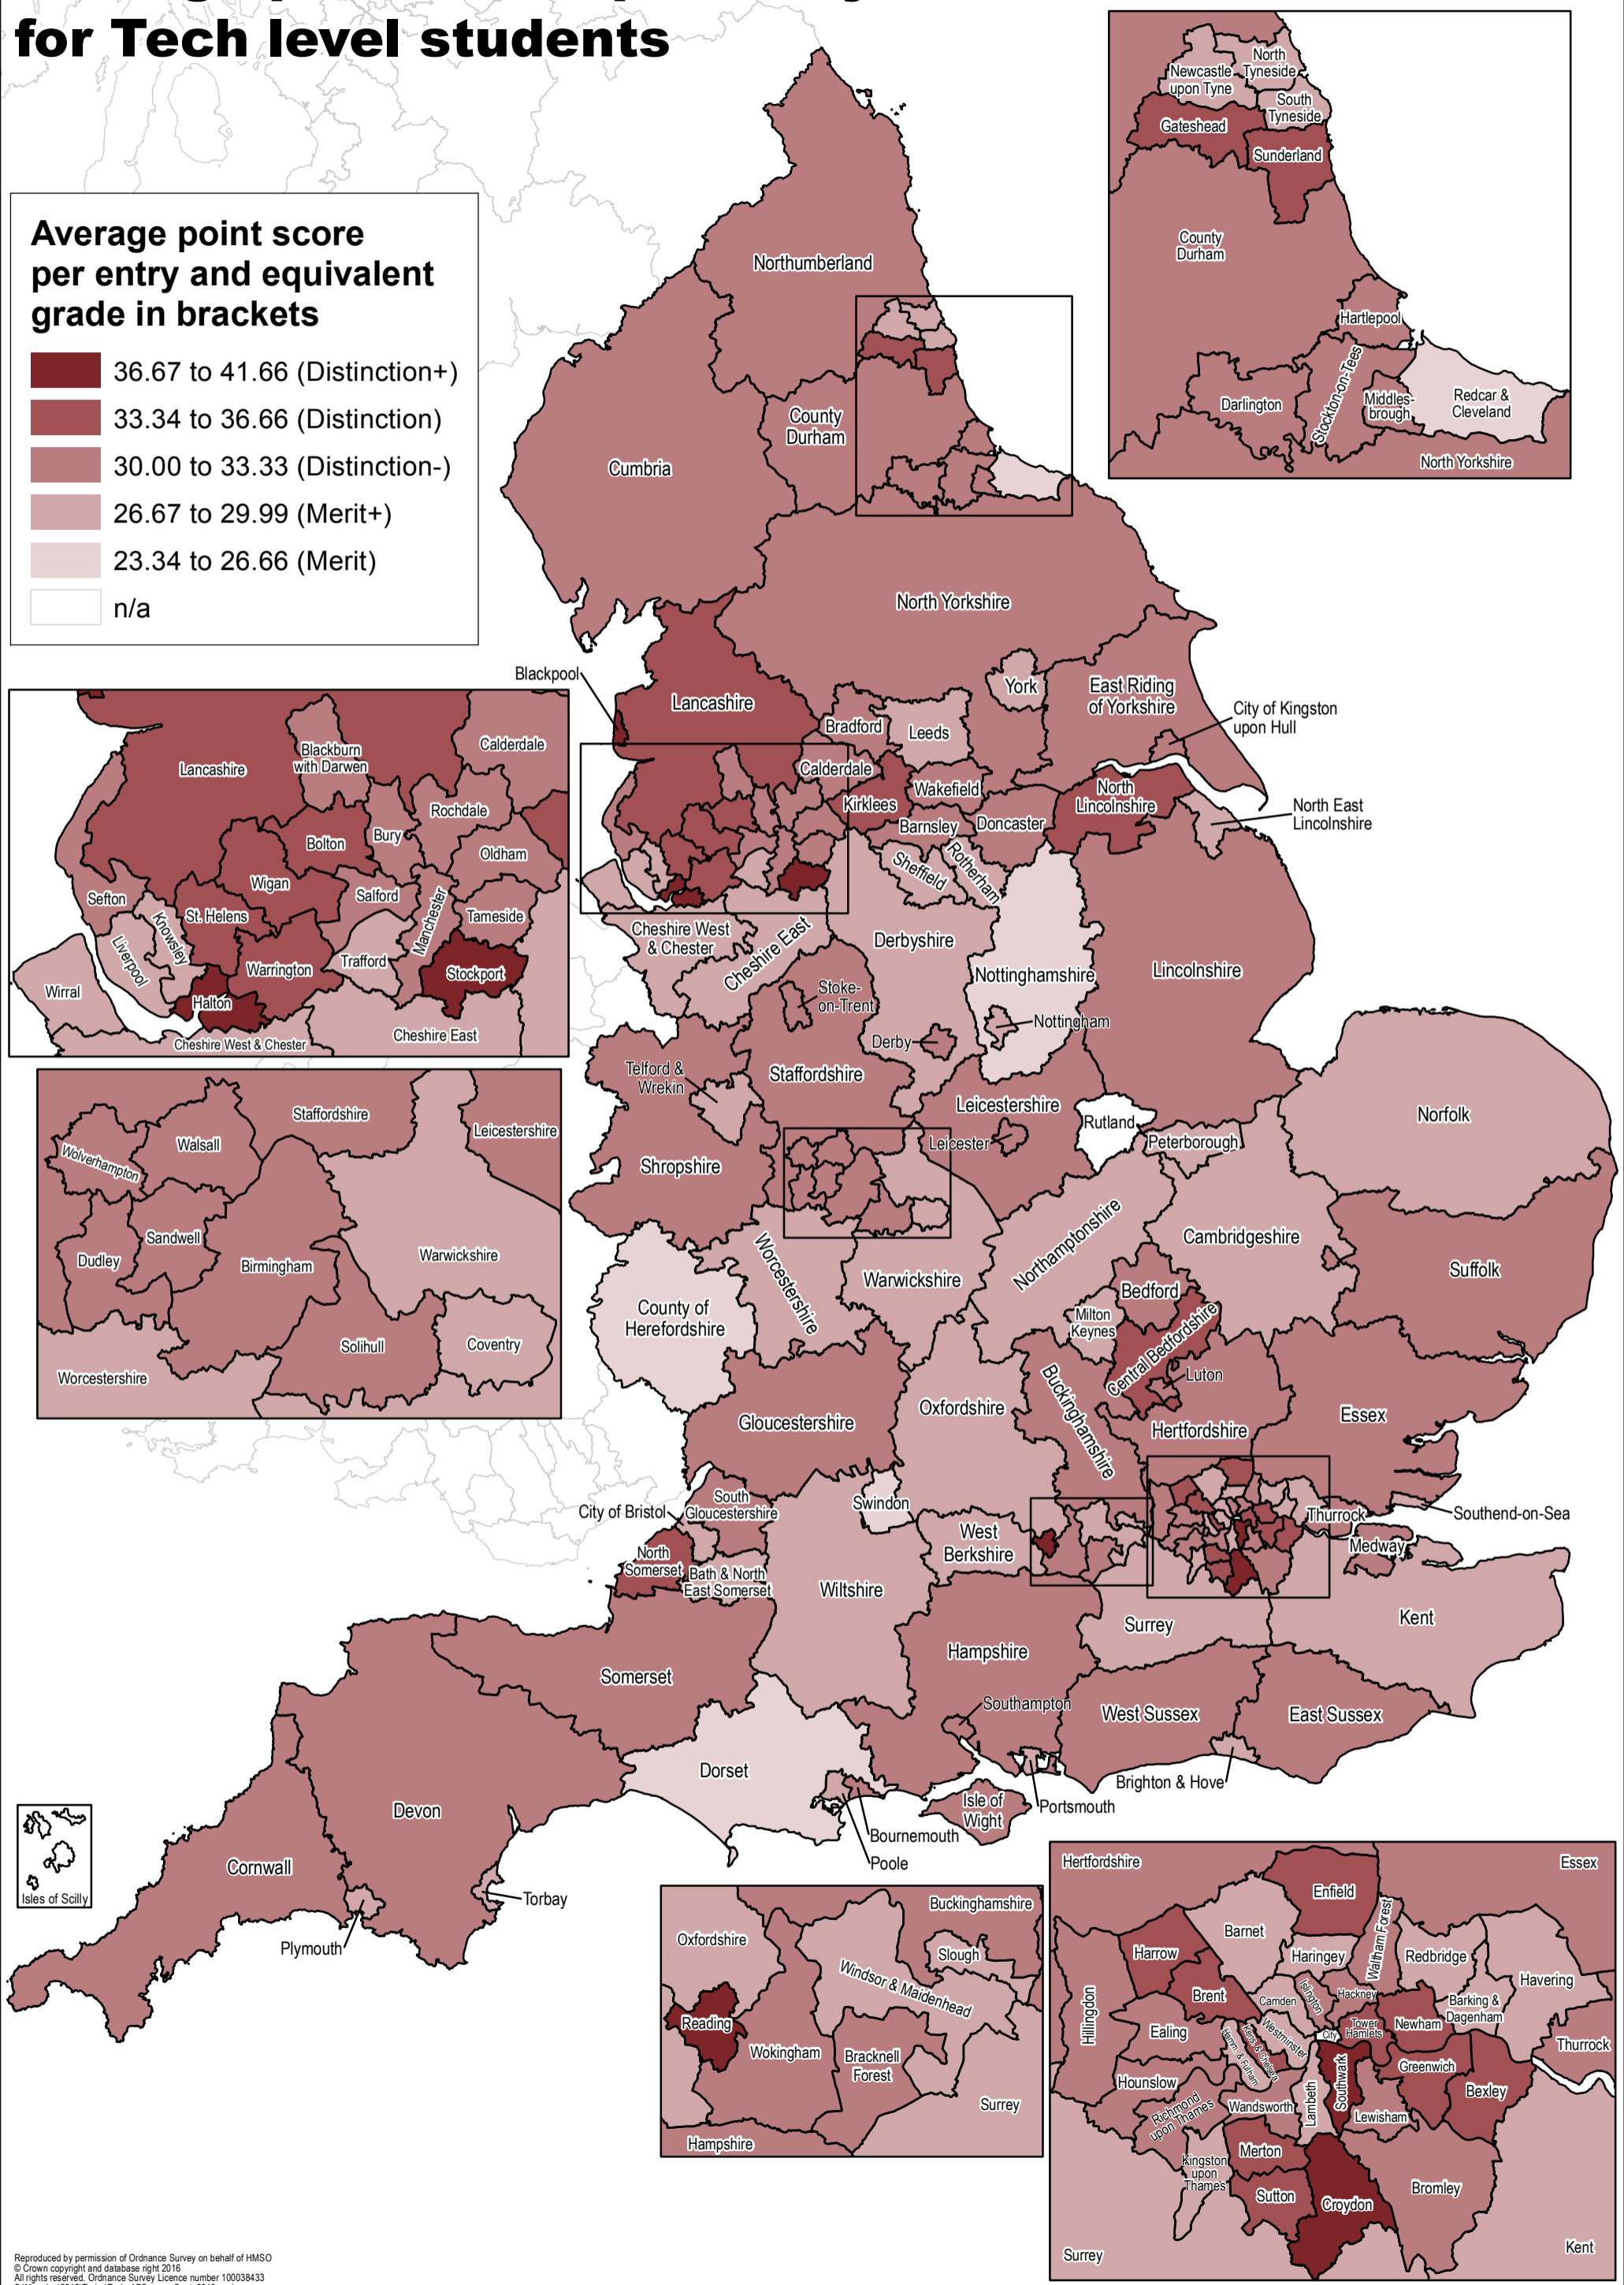

Average point score per entry for Tech level students

Average point score per entry and equivalent grade in brackets